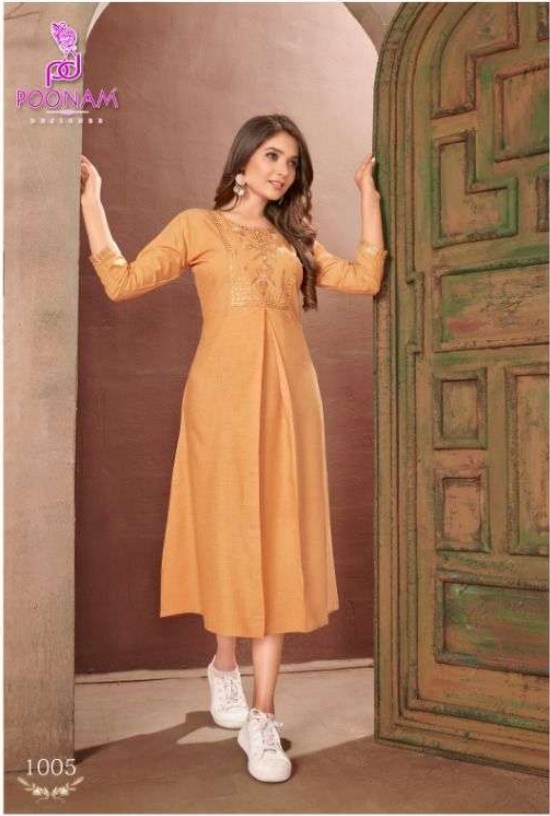

POONAM

GULZAR

POONAM

GULZAR

GULZAR

SIZE:- S, M, L, XL, XXL, 3XL

1001

1002

1003

1004

1005

GULZAR

D.no	Top
1001	Pure Malai cotton with embroidery & sequence work.
1002	Pure Malai cotton with embroidery & sequence work.
1003	Pure Malai cotton with embroidery & sequence work.
1004	Pure Malai cotton with embroidery & sequence work.
1005	Pure Malai cotton with embroidery & sequence work.

SIZE:- S, M, L, XL, XXL, 3XL

1001