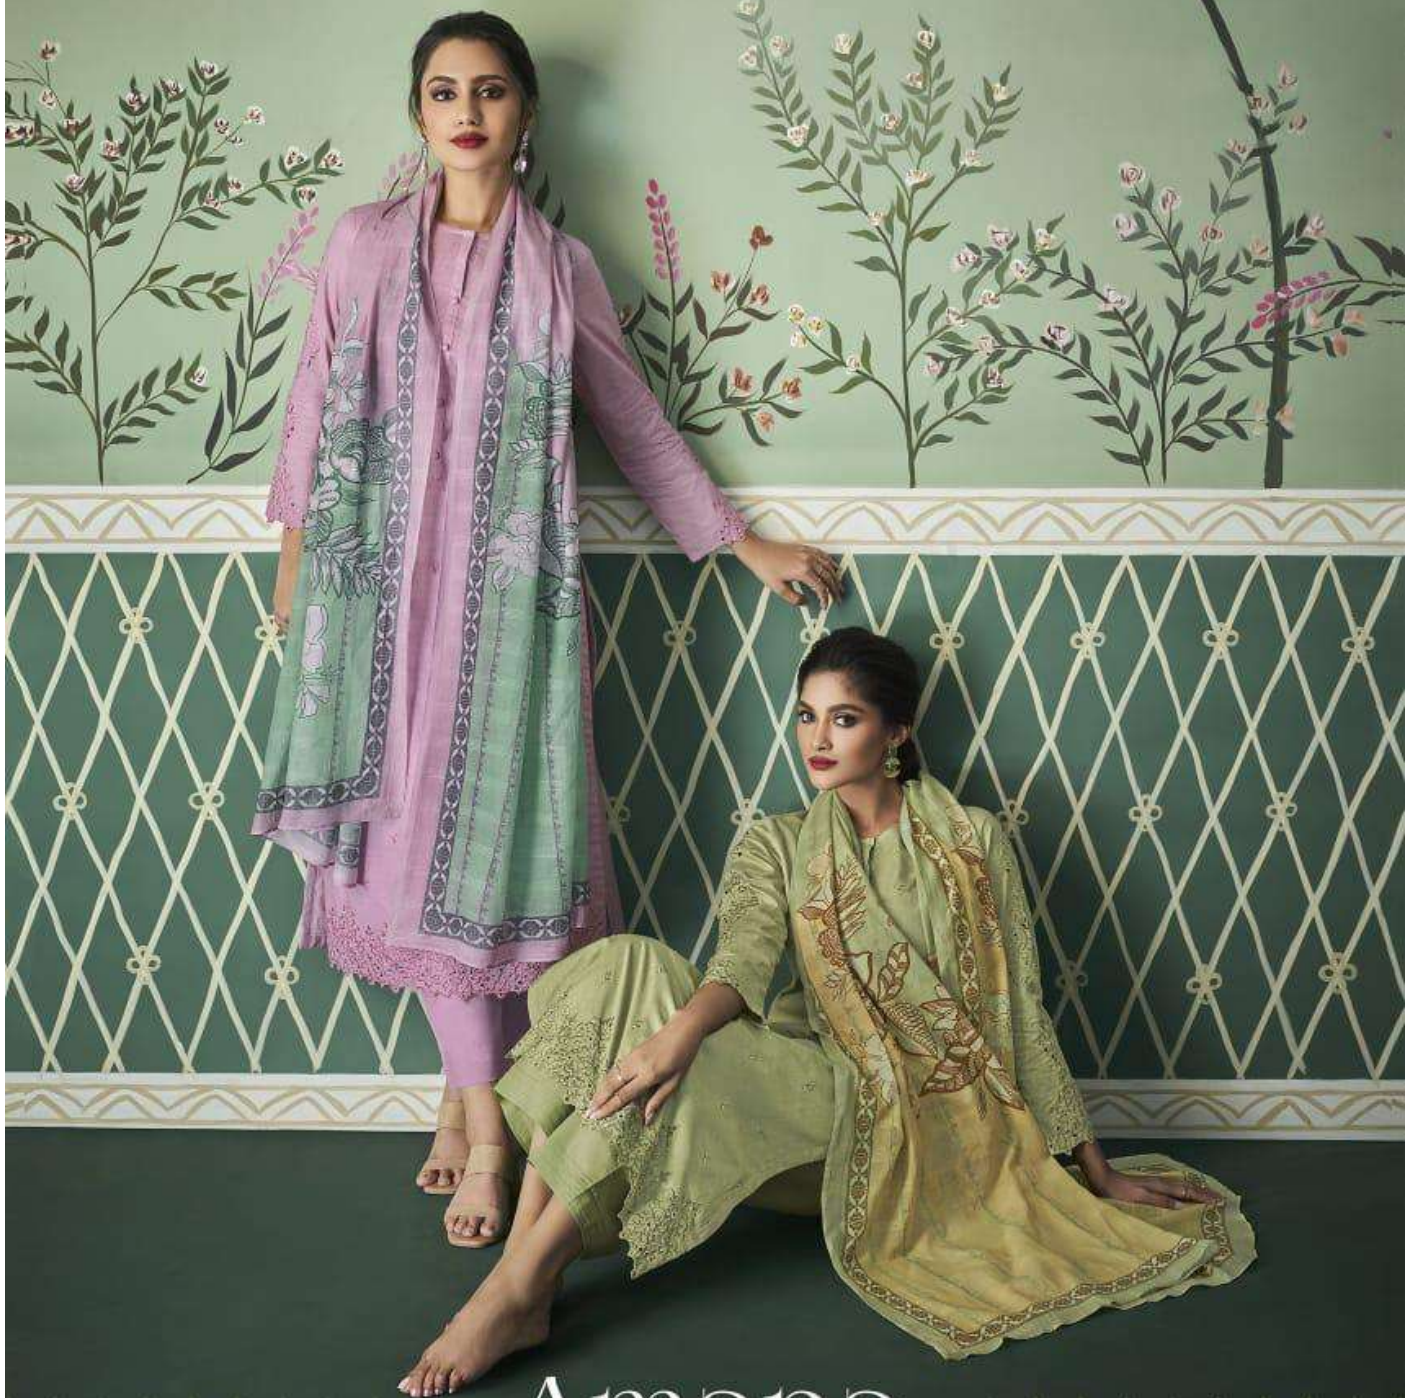

906 - 918

DESCRIPTION

TOP - PURE CAMBRIC SHIFLY EMBROIDERY DIGITAL PRINT
WITH HAND WORK

BOTTOM - PURE ITALIAN COTTON

DUPATTA - PURE BEMBER COTTON DIGITAL PRINTED

{ RATE
RS, 1795/- }

TOTAL SUITS = 08 TOTAL AMOUNT - 14360/- AVG. RATE - 1795/-