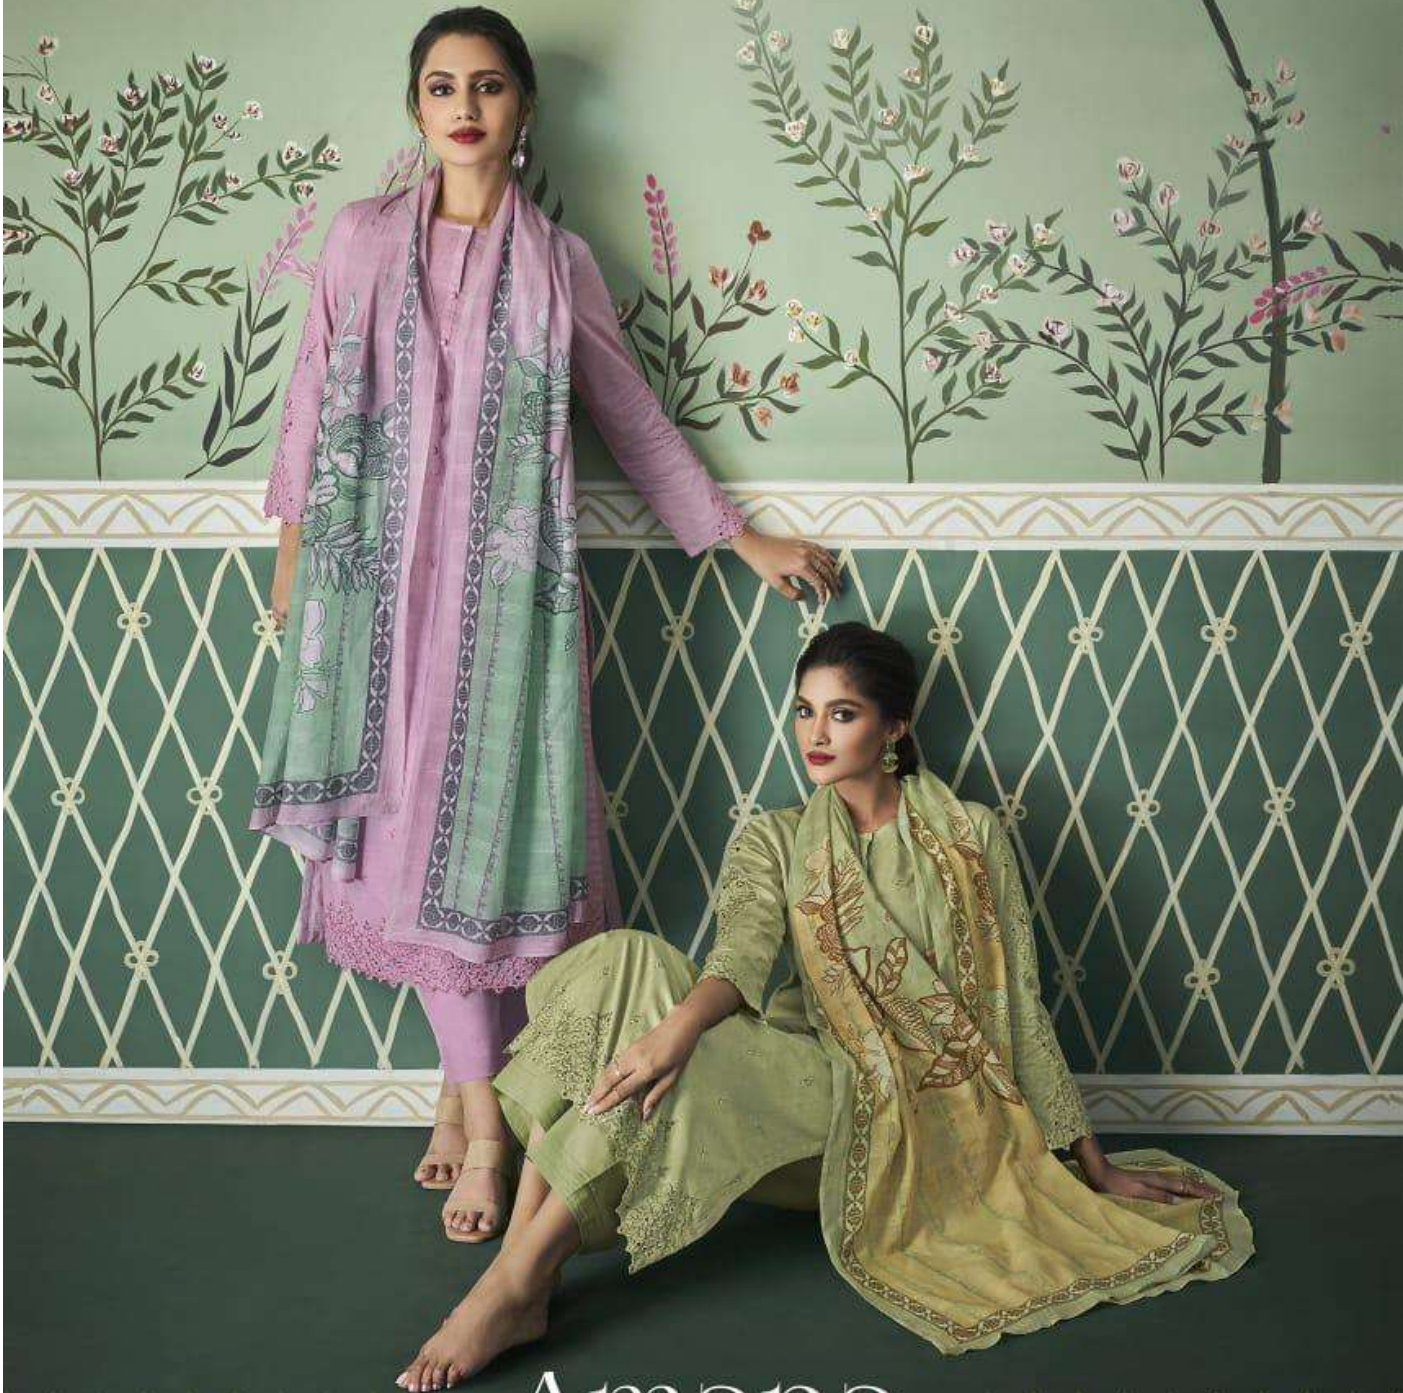

### DESCRIPTION

TOP - PURE CAMBRIC SHIFLY EMBROIDERY DIGITAL PRINT  
WITH HAND WORK

BOTTOM - PURE ITALIAN COTTON

DUPATTA - PURE BEMBER COTTON DIGITAL PRINTED

**{ RATE }**  
**{ RS, 1795/- }**

**TOTAL SUITS = 08 TOTAL AMOUNT - 14360/- AVG. RATE - 1795/-**