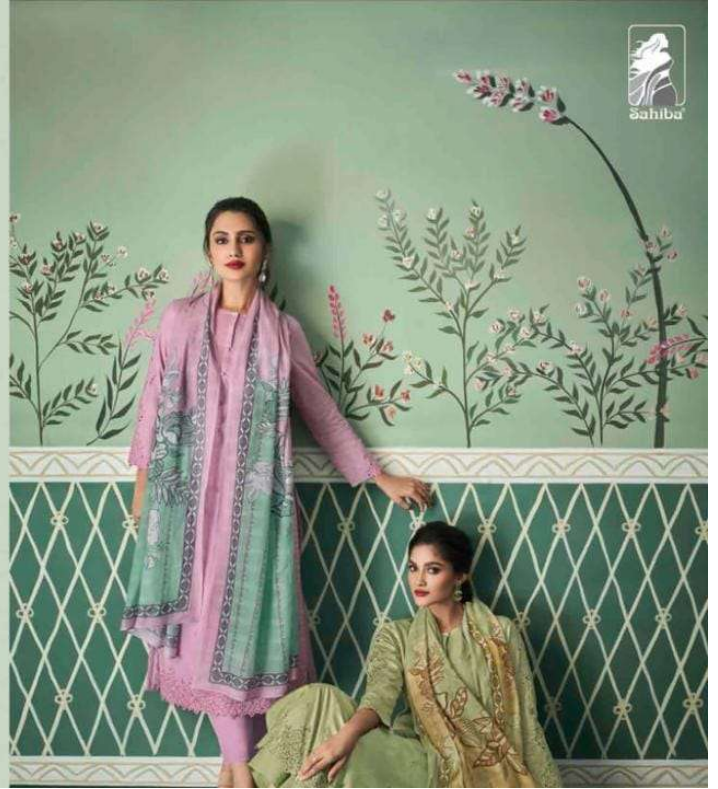

932 - 940

906 - 918

DESCRIPTION

TOP - PURE CAMBRIC SHIFLY EMBROIDERY DIGITAL PRINT
WITH HAND WORK

BOTTOM - PURE ITALIAN COTTON

DUPATTA - PURE BEMBER COTTON DIGITAL PRINTED

{ RATE
RS, 1795/- }

TOTAL SUITS = 08 TOTAL AMOUNT - 14360/- AVG. RATE - 1795/-