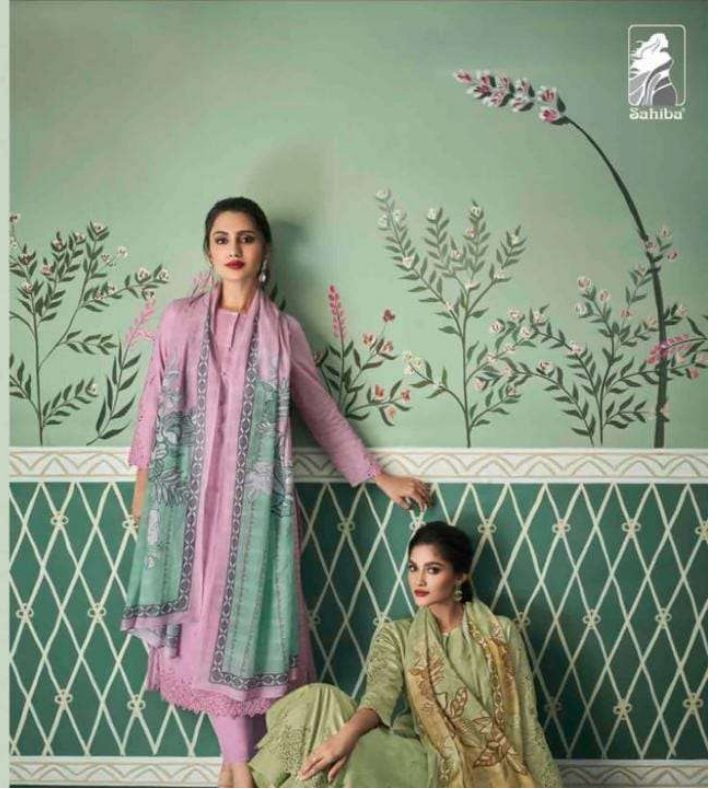

### DESCRIPTION

TOP - PURE CAMBRIC SHIFLY EMBROIDERY DIGITAL PRINT  
WITH HAND WORK

BOTTOM - PURE ITALIAN COTTON

DUPATTA - PURE BEMBER COTTON DIGITAL PRINTED

**{ RATE }**  
**{ RS, 1795/- }**

**TOTAL SUITS = 08 TOTAL AMOUNT - 14360/- AVG. RATE - 1795/-**