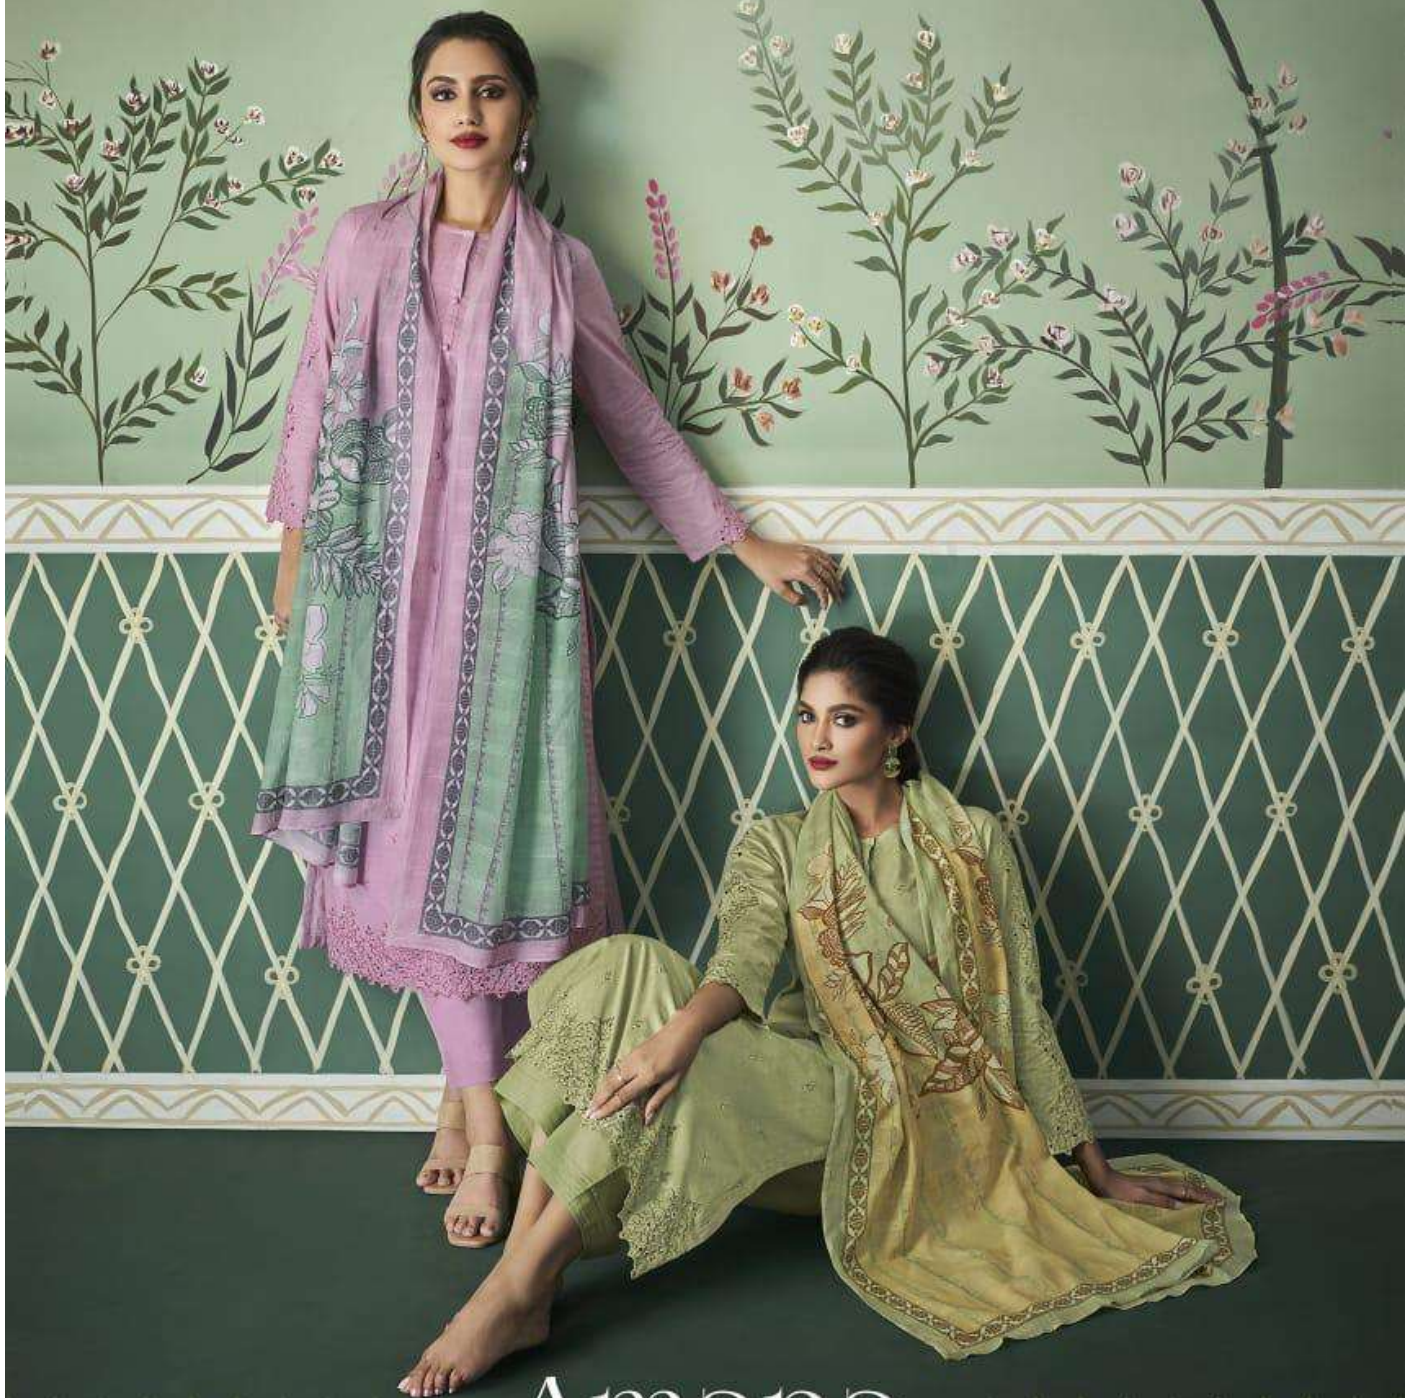

932 - 940

906 - 918

DESCRIPTION

TOP - PURE CAMBRIC SHIFLY EMBROIDERY DIGITAL PRINT
WITH HAND WORK

BOTTOM - PURE ITALIAN COTTON

DUPATTA - PURE BEMBER COTTON DIGITAL PRINTED

{ RATE
RS, 1795/- }

TOTAL SUITS = 08 TOTAL AMOUNT - 14360/- AVG. RATE - 1795/-