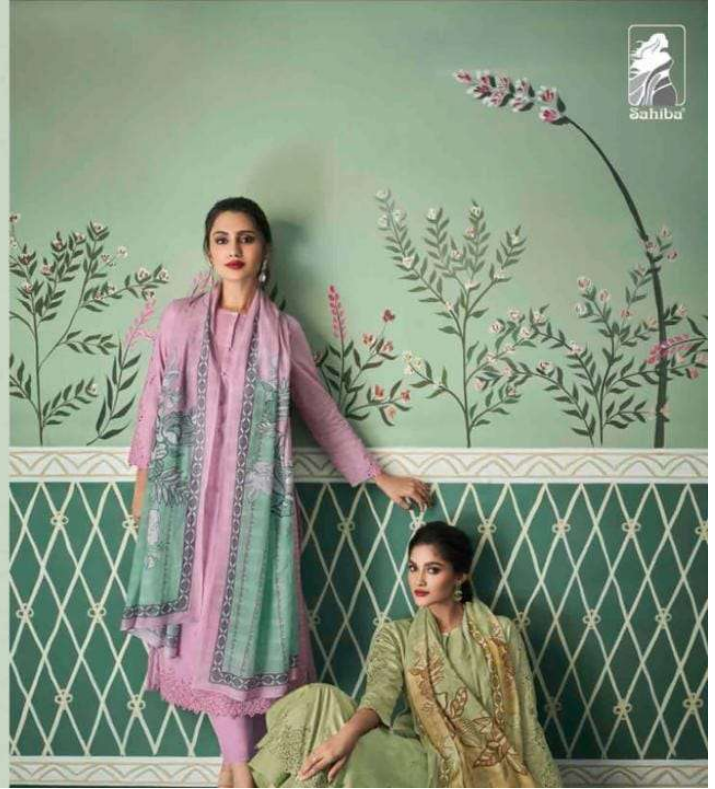

906 - 918

DESCRIPTION

TOP - PURE CAMBRIC SHIFLY EMBROIDERY DIGITAL PRINT
WITH HAND WORK

BOTTOM - PURE ITALIAN COTTON

DUPATTA - PURE BEMBER COTTON DIGITAL PRINTED

{ RATE
RS, 1795/- }

TOTAL SUITS = 08 TOTAL AMOUNT - 14360/- AVG. RATE - 1795/-