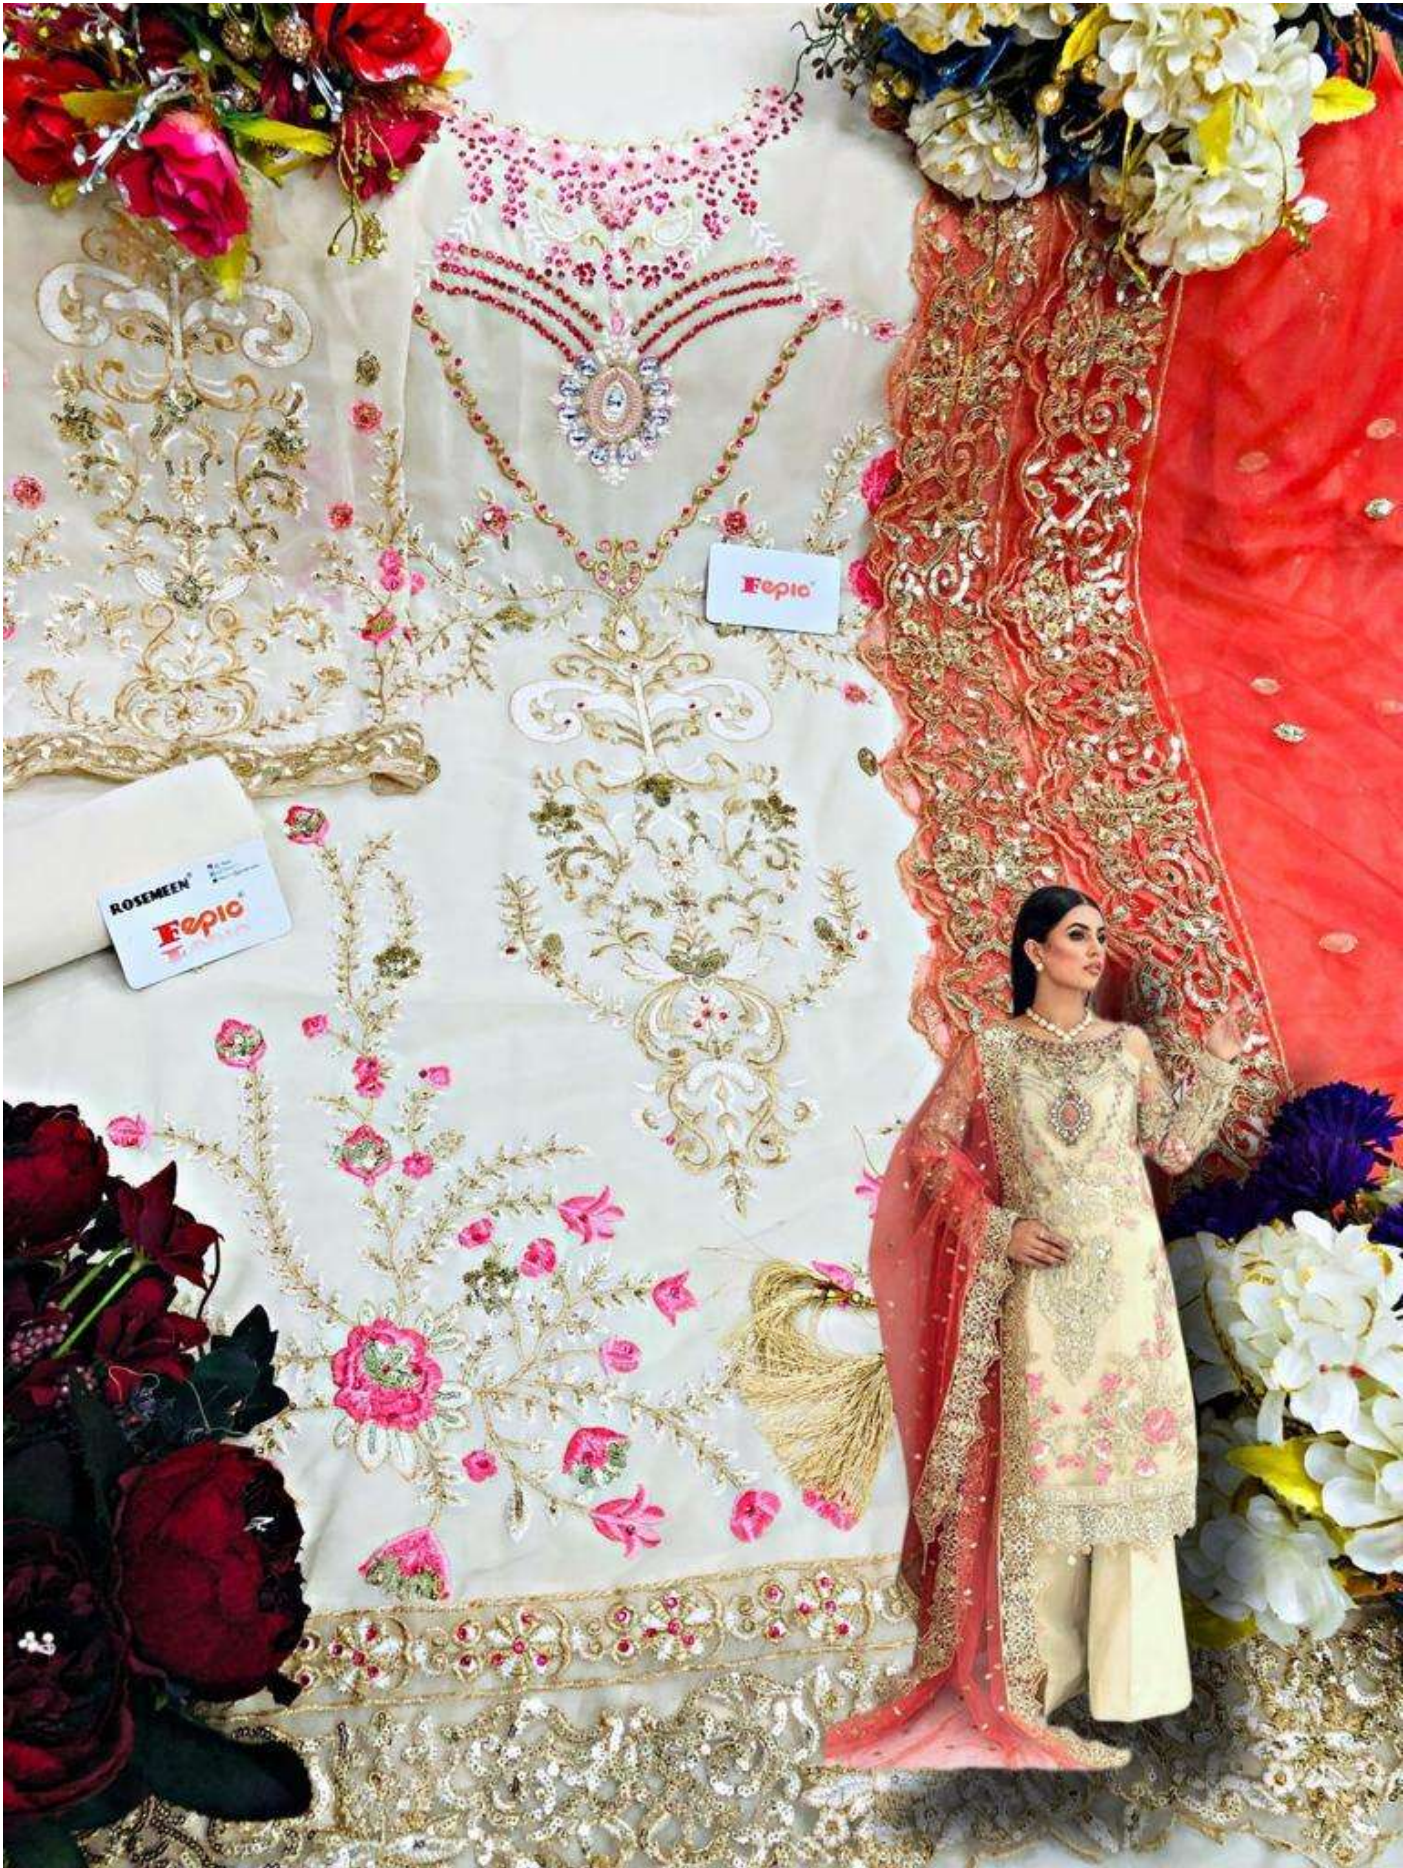

ROSEMEEN
Fepio

Fepio