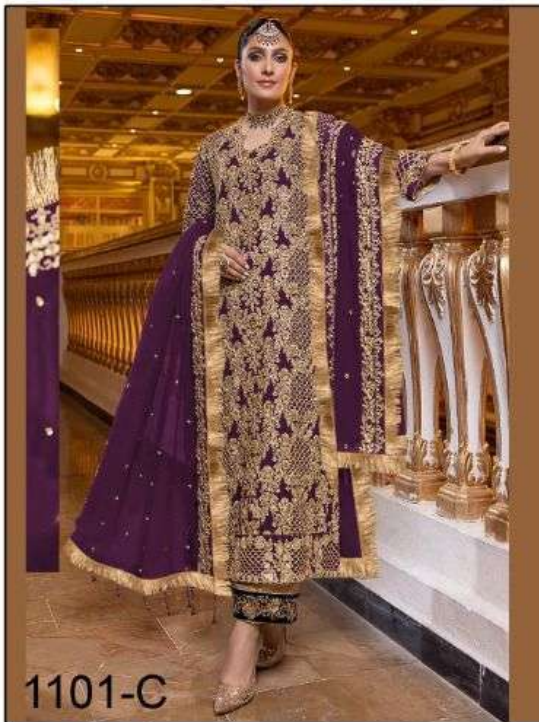

Z
ZIANA^{TM}

TOP:- HAVY FOX WITH 3mm
SIQWENCE EMBROIDERY
BOTTOM & WORK
INNER:- Heavy santoon with
embroidery patch work
DUPATTA:- Heavy net with embroidery
work and 3 mm sequence with
4 side border fancy less

☐ DRY CLEAN ONLY.
✗ DO NOT USE ANY BLEACH OR STAIN REMOVING CHEMICAL.
☐ IRON THE FABRIC AT MODERATE TEMPERATURE.