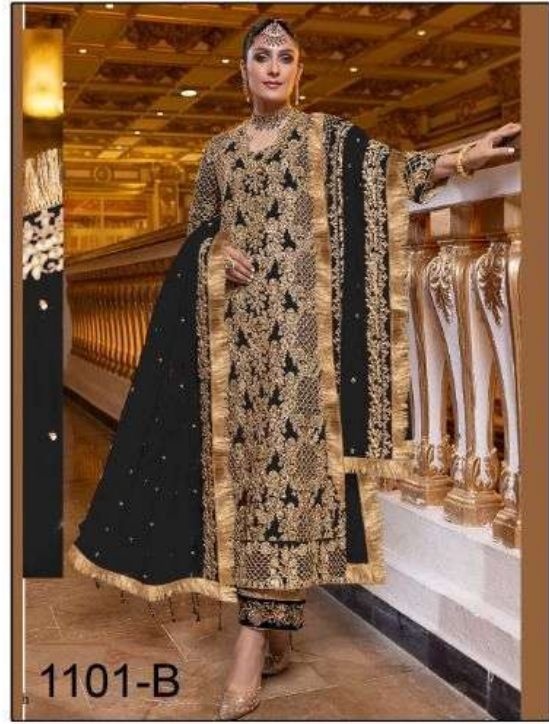

Z
ZIANA^{TM}

TOP:- HAVY FOX WITH 3mm
SIQWENCE EMBROIDERY
BOTTOM & WORK
INNER:- Heavy santoon with
embroidery patch work
DUPATTA:- Heavy net with embroidery
work and 3 mm sequence with
4 side border fancy less

☐ DRY CLEAN ONLY.
✗ DO NOT USE ANY BLEACH OR STAIN REMOVING CHEMICAL.
☐ IRON THE FABRIC AT MODERATE TEMPERATURE.