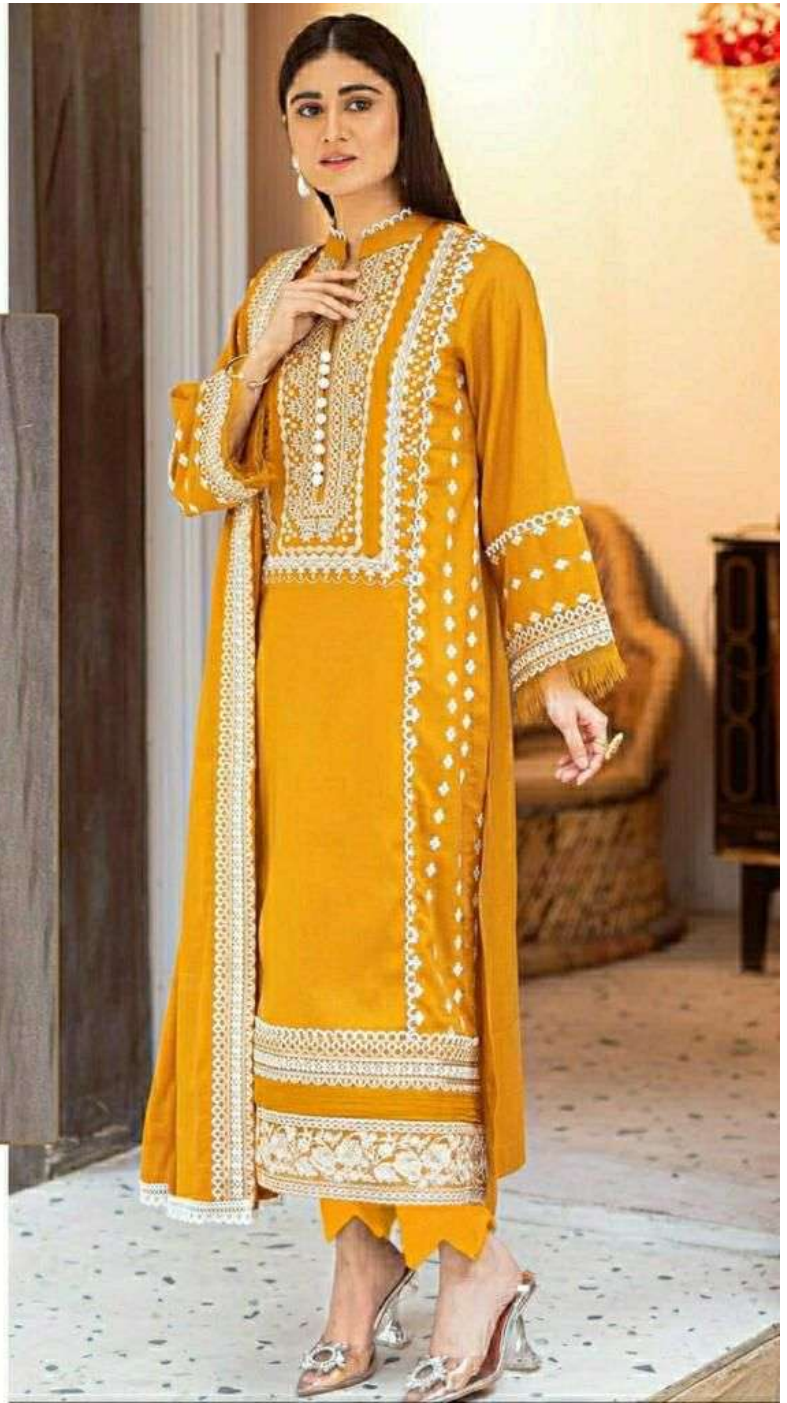

**HOOR TEX**  
*Hoor The Fashion Noor*

21030

Ⓟ DRY CLEAN ONLY.  
ⓧ DO NOT USE ANY BLEACH OR STAIN REMOVING CHEMICAL.  
📄 IRON THE FABRIC AT MODERATE TEMPERATURE.

**HOOR TEX**  
*Hoor The Fashion Noor*

21030