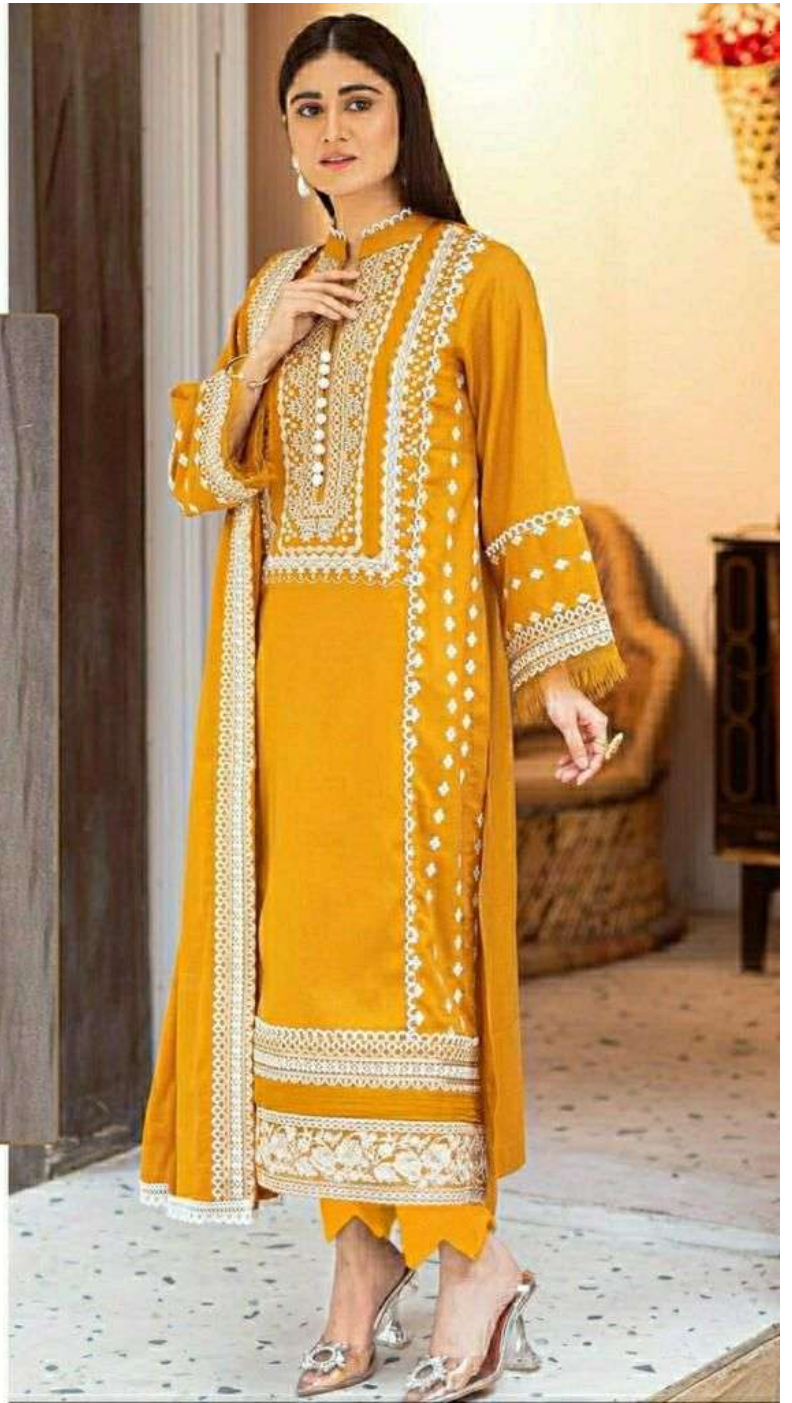

HOOR TEX
Hoor The Fashion Noor

21030

Ⓟ DRY CLEAN ONLY.
ⓧ DO NOT USE ANY BLEACH OR STAIN REMOVING CHEMICAL.
📄 IRON THE FABRIC AT MODERATE TEMPERATURE.

HOOR TEX

Hoor The Fashion Noor

21030

Ⓟ DRY CLEAN ONLY.
ⓧ DO NOT USE ANY BLEACH OR STAIN REMOVING CHEMICAL.
📄 IRON THE FABRIC AT MODERATE TEMPERATURE.

Emb Sleeves

Emb Front

Emb Georgette
Dupatta