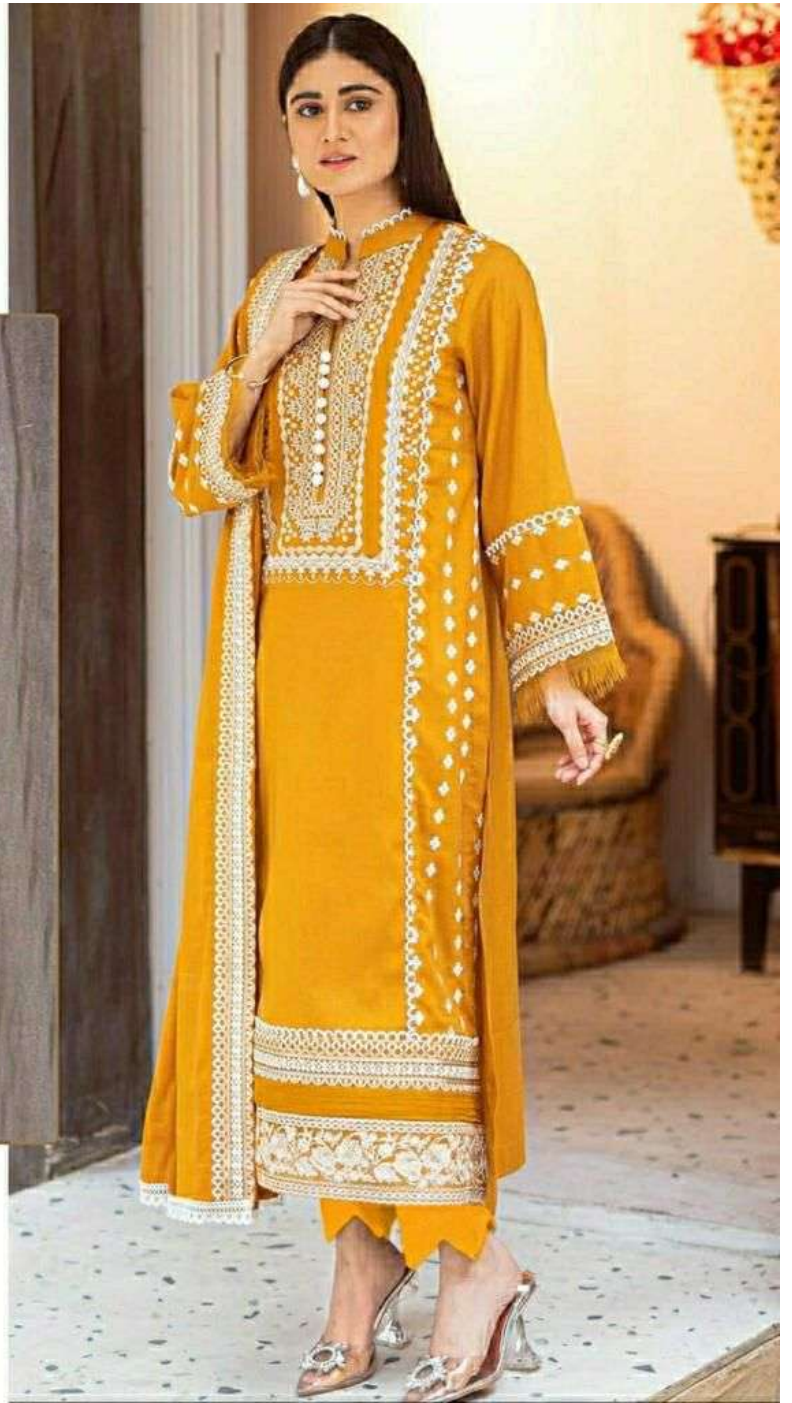

**HOOR TEX**  
*Hoor The Fashion Noor*

21030

Ⓟ DRY CLEAN ONLY.  
ⓧ DO NOT USE ANY BLEACH OR STAIN REMOVING CHEMICAL.  
📄 IRON THE FABRIC AT MODERATE TEMPERATURE.

**HOOR TEX**  
*Hoor The Fashion Noor*

21030