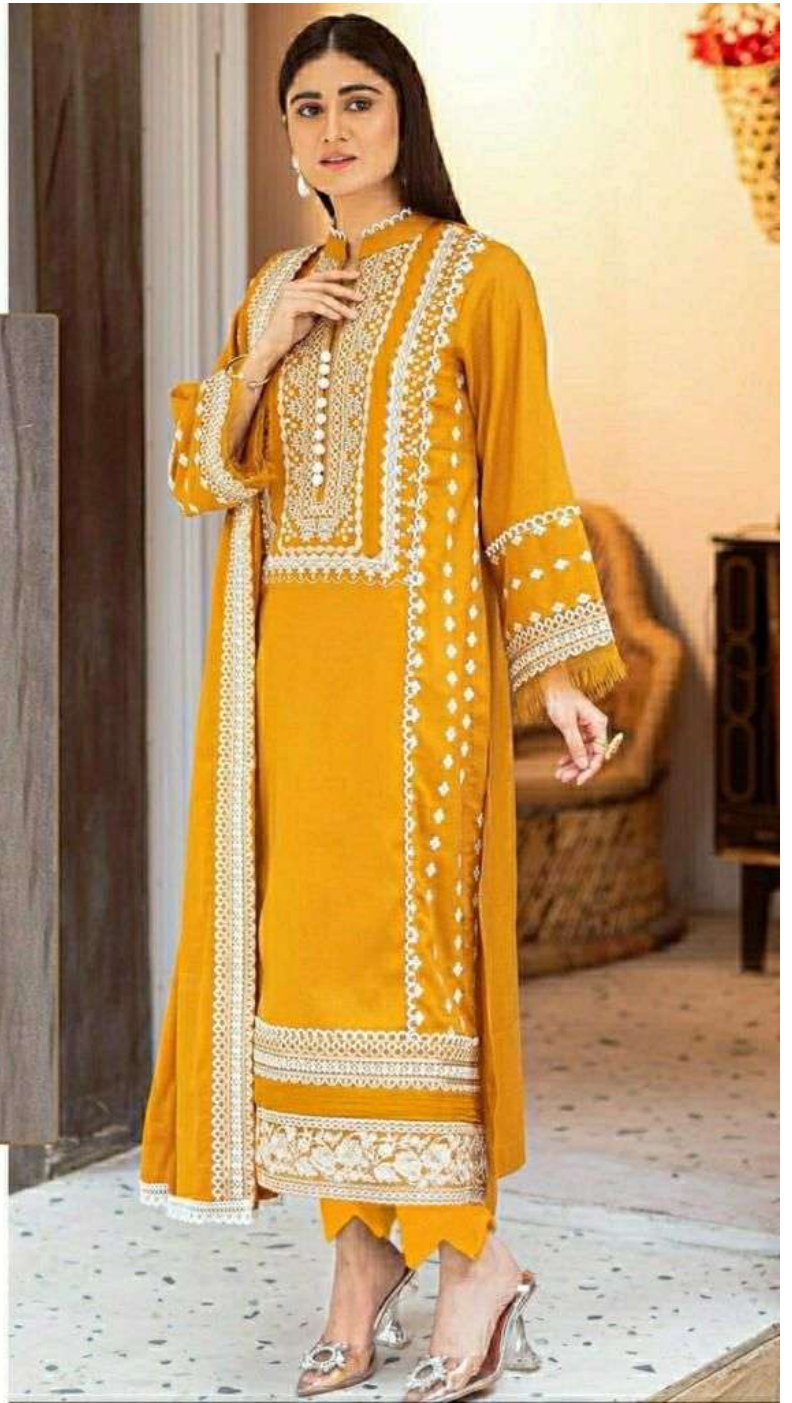

HOOR TEX
Hoor The Fashion Noor

21030

Ⓟ DRY CLEAN ONLY.
ⓧ DO NOT USE ANY BLEACH OR STAIN REMOVING CHEMICAL.
📄 IRON THE FABRIC AT MODERATE TEMPERATURE.

HOOR TEX
Hoor The Fashion Noor

21030

Ⓟ DRY CLEAN ONLY.
ⓧ DO NOT USE ANY BLEACH OR STAIN REMOVING CHEMICAL.
☎ IRON THE FABRIC AT MODERATE TEMPERATURE.

Emb Sleeves

Emb Front

Emb Georgette Dupatta