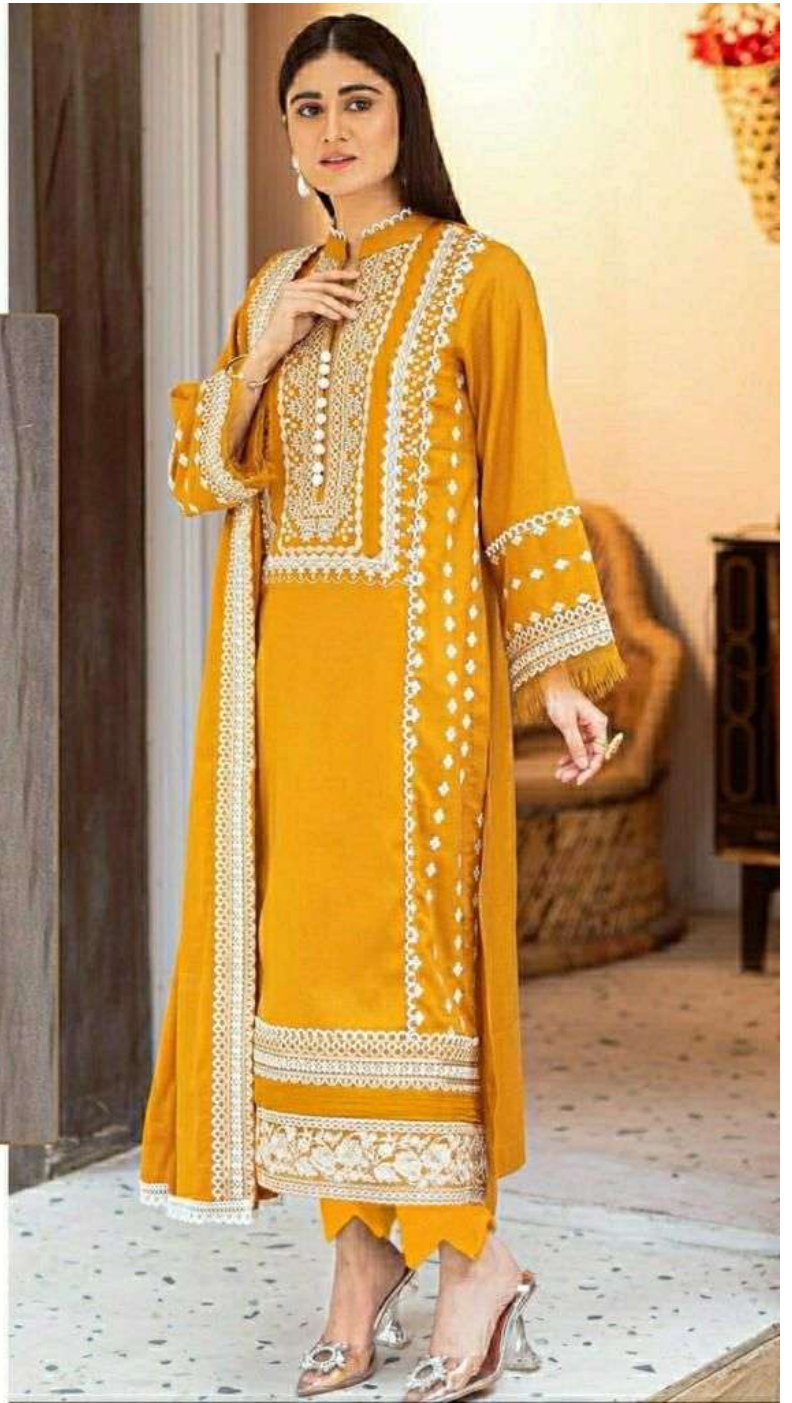

HOOR TEX
Hoor The Fashion Noor

21030

Ⓟ DRY CLEAN ONLY.
ⓧ DO NOT USE ANY BLEACH OR STAIN REMOVING CHEMICAL.
📄 IRON THE FABRIC AT MODERATE TEMPERATURE.

HOOR TEX

Hoor The Fashion Noor

21030

Ⓟ DRY CLEAN ONLY.
ⓧ DO NOT USE ANY BLEACH OR STAIN REMOVING CHEMICAL.
📄 IRON THE FABRIC AT MODERATE TEMPERATURE.

Emb Sleeves

Emb Front

Emb Georgette Dupatta