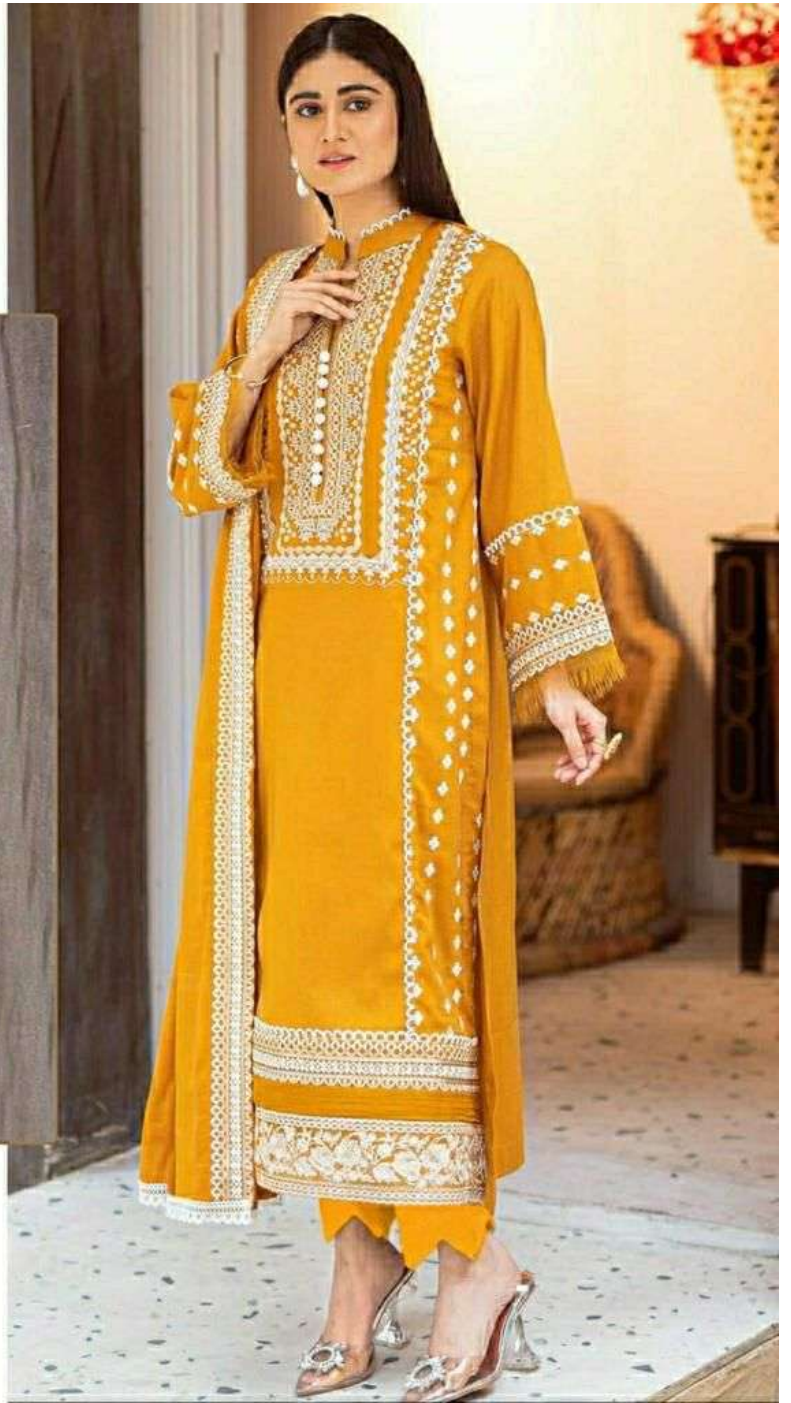

HOOR TEX
Hoor The Fashion Noor

21030

Ⓟ DRY CLEAN ONLY.
ⓧ DO NOT USE ANY BLEACH OR STAIN REMOVING CHEMICAL.
📄 IRON THE FABRIC AT MODERATE TEMPERATURE.

HOOR TEX

Hoor The Fashion Noor

21030

Ⓟ DRY CLEAN ONLY.
ⓧ DO NOT USE ANY BLEACH OR STAIN REMOVING CHEMICAL.
📄 IRON THE FABRIC AT MODERATE TEMPERATURE.

Emb Sleeves

Emb Front

Emb Georgette Dupatta