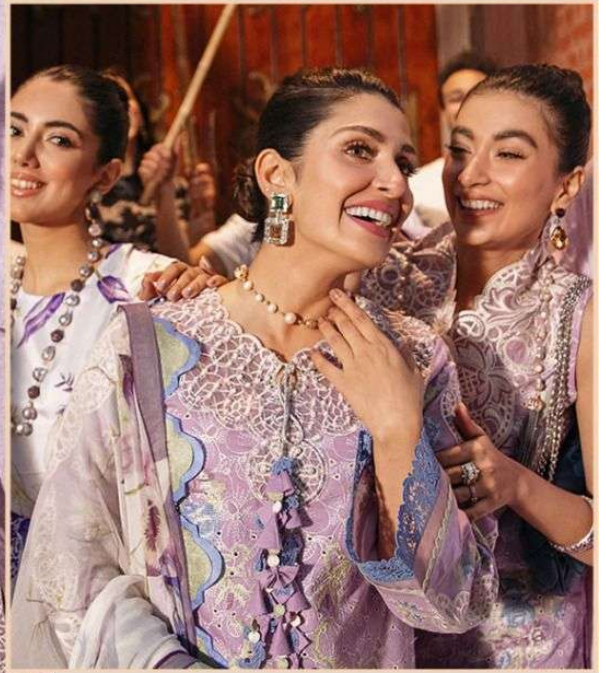

### FEBRIC DETAILS

TOP :- LAWN COTTON HEAVY EMBROIDRED

BOTTOM :- SEMI LAWN

DUPATTA :- HEAVY CHIFFON DIGITAL PRINTED

**ZARQASH**<sup>™</sup>  
A BRAND BY **KHAYYER**

**Z- 2143**

**FEBRIC DETAILS**

**TOP :- LAWN COTTON HEAVY EMBROIDRED**

**BOTTOM :- SEMI LAWN**

**DUPATTA :- HEAVY CHIFFON DIGITAL PRINTED**

Z-2141

Z-2142

Z-2143

Z-2144

Z-2145

Z-2146