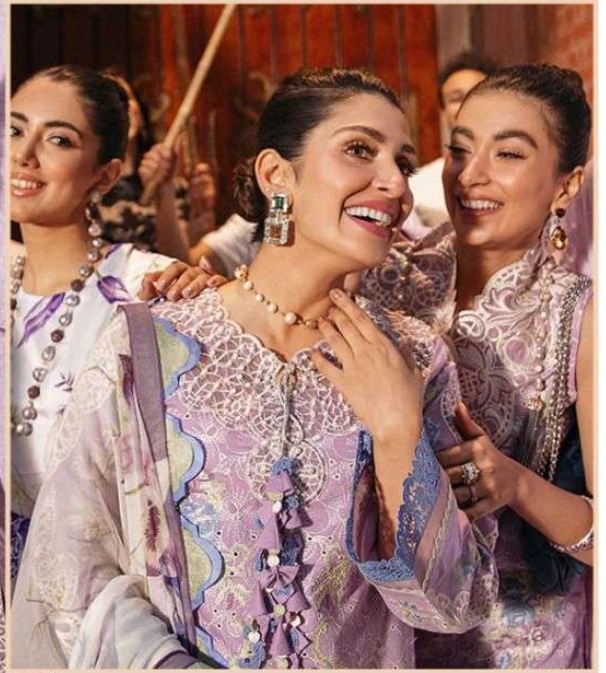

ZARQASH[™]
A BRAND BY **KHAYYER**

Z- 2143

FEBRIC DETAILS

TOP :- LAWN COTTON HEAVY EMBROIDRED

BOTTOM :- SEMI LAWN

DUPATTA :- HEAVY CHIFFON DIGITAL PRINTED

ZARQASH[™]
A BRAND BY KINAY PAK

Z- 2141

FEBRIC DETAILS

TOP :- LAWN COTTON HEAVY EMBROIDRED

BOTTOM :- SEMI LAWN

DUPATTA :- HEAVY CHIFFON DIGITAL PRINTED

ZARQASH[™]
A BRAND BY **KINAY PINK**

Z- 2146

FEBRIC DETAILS

TOP :- LAWN COTTON HEAVY EMBROIDRED

BOTTOM :- SEMI LAWN

DUPATTA :- HEAVY CHIFFON DIGITAL PRINTED

ZARQASH[™]
A BRAND BY **KINAY PAK**

Z- 2144

FEBRIC DETAILS

TOP :- LAWN COTTON HEAVY EMBROIDRED

BOTTOM :- SEMI LAWN

DUPATTA :- HEAVY CHIFFON DIGITAL PRINTED

FEBRIC DETAILS

TOP :- LAWN COTTON HEAVY EMBROIDRED

BOTTOM :- SEMI LAWN

DUPATTA :- HEAVY CHIFFON DIGITAL PRINTED