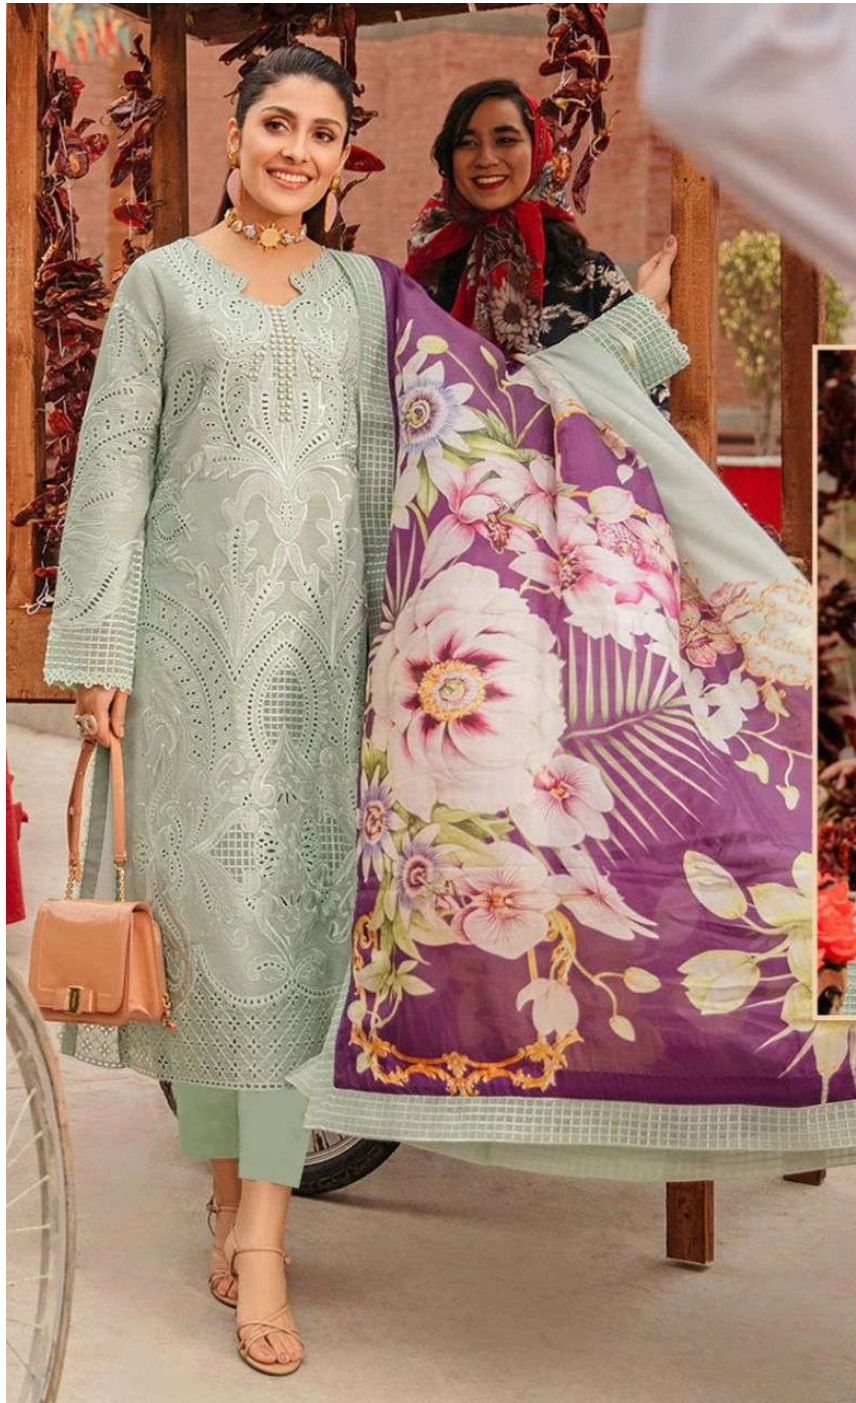

### **FEBRIC DETAILS**

**TOP :- LAWN COTTON HEAVY EMBROIDRED**

**BOTTOM :- SEMI LAWN**

**DUPATTA :- HEAVY CHIFFON DIGITAL PRINTED**

ZARQASH<sup>™</sup>  
A BRAND BY KINAY PAK

Z- 2141

### FEBRIC DETAILS

TOP :- LAWN COTTON HEAVY EMBROIDRED

BOTTOM :- SEMI LAWN

DUPATTA :- HEAVY CHIFFON DIGITAL PRINTED

**ZARQASH**<sup>™</sup>  
A BRAND BY **KINAY PINK**

**Z- 2146**

**FEBRIC DETAILS**

**TOP :- LAWN COTTON HEAVY EMBROIDRED**

**BOTTOM :- SEMI LAWN**

**DUPATTA :- HEAVY CHIFFON DIGITAL PRINTED**

**ZARQASH**<sup>™</sup>  
A BRAND BY **KINAY PAK**

**Z- 2144**

**FEBRIC DETAILS**

**TOP :- LAWN COTTON HEAVY EMBROIDRED**

**BOTTOM :- SEMI LAWN**