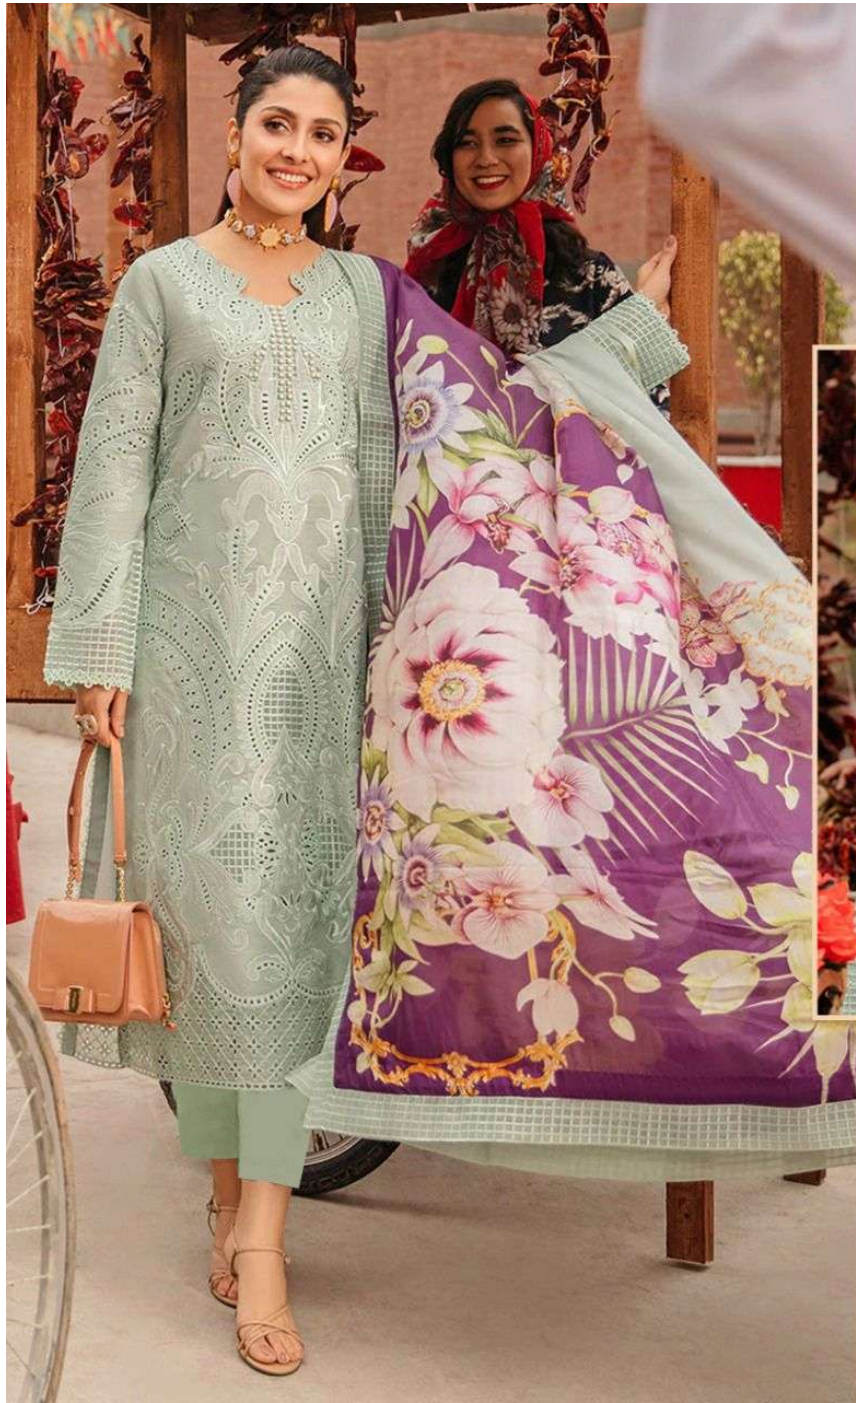

ZARQASH[™]
A BRAND BY **KINAY PAK**

Z- 2143

FEBRIC DETAILS

TOP :- LAWN COTTON HEAVY EMBROIDRED

BOTTOM :- SEMI LAWN

DUPATTA :- HEAVY CHIFFON DIGITAL PRINTED

ZARQASH[™]
A BRAND BY KINAY PAK

Z- 2141

FEBRIC DETAILS

TOP :- LAWN COTTON HEAVY EMBROIDRED

BOTTOM :- SEMI LAWN

DUPATTA :- HEAVY CHIFFON DIGITAL PRINTED

ZARQASH[™]
A BRAND BY **KINAY PAK**

Z- 2146

FEBRIC DETAILS

TOP :- LAWN COTTON HEAVY EMBROIDRED

BOTTOM :- SEMI LAWN

DUPATTA :- HEAVY CHIFFON DIGITAL PRINTED

ZARQASH[™]
A BRAND BY **KINAY PAK**

Z- 2144

FEBRIC DETAILS

TOP :- LAWN COTTON HEAVY EMBROIDRED

BOTTOM :- SEMI LAWN

DUPATTA :- HEAVY CHIFFON DIGITAL PRINTED

FEBRIC DETAILS

TOP :- LAWN COTTON HEAVY EMBROIDRED

BOTTOM :- SEMI LAWN

DUPATTA :- HEAVY CHIFFON DIGITAL PRINTED

ZARQASH[™]
A BRAND BY **KINAY PAK**

Z- 2143

FEBRIC DETAILS

TOP :- LAWN COTTON HEAVY EMBROIDRED