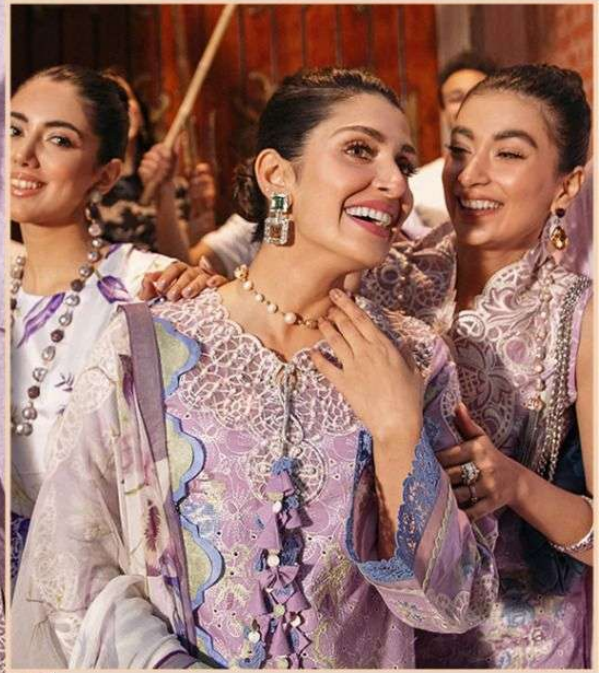

ZARQASH[™]
A BRAND BY **KINAY PAK**

Z- 2143

FEBRIC DETAILS

TOP :- LAWN COTTON HEAVY EMBROIDRED

BOTTOM :- SEMI LAWN

DUPATTA :- HEAVY CHIFFON DIGITAL PRINTED

ZARQASH[™]
A BRAND BY KINAY PAK

Z- 2141

FEBRIC DETAILS

TOP :- LAWN COTTON HEAVY EMBROIDRED

BOTTOM :- SEMI LAWN

DUPATTA :- HEAVY CHIFFON DIGITAL PRINTED

ZARQASH[™]
A BRAND BY **KINAY PAK**

Z- 2146

FEBRIC DETAILS

TOP :- LAWN COTTON HEAVY EMBROIDRED

BOTTOM :- SEMI LAWN

DUPATTA :- HEAVY CHIFFON DIGITAL PRINTED

ZARQASH[™]
A BRAND BY **KINAY PAK**

Z- 2144

FEBRIC DETAILS

TOP :- LAWN COTTON HEAVY EMBROIDRED

BOTTOM :- SEMI LAWN

DUPATTA :- HEAVY CHIFFON DIGITAL PRINTED

FEBRIC DETAILS

TOP :- LAWN COTTON HEAVY EMBROIDRED

BOTTOM :- SEMI LAWN

DUPATTA :- HEAVY CHIFFON DIGITAL PRINTED