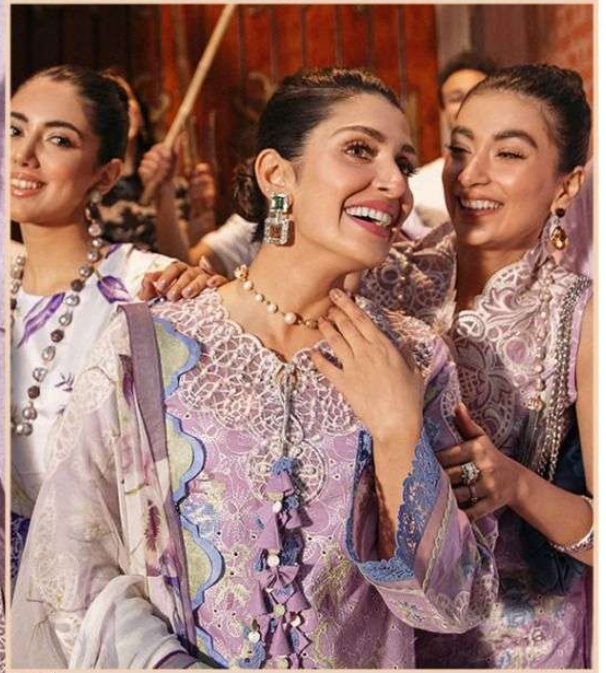

### **FEBRIC DETAILS**

**TOP :- LAWN COTTON HEAVY EMBROIDRED**

**BOTTOM :- SEMI LAWN**

**DUPATTA :- HEAVY CHIFFON DIGITAL PRINTED**

ZARQASH<sup>™</sup>  
A BRAND BY KINAY PAK

Z- 2141

### FEBRIC DETAILS

TOP :- LAWN COTTON HEAVY EMBROIDRED

BOTTOM :- SEMI LAWN

DUPATTA :- HEAVY CHIFFON DIGITAL PRINTED

**ZARQASH**<sup>™</sup>  
A BRAND BY **KINAY PINK**

**Z- 2146**

**FEBRIC DETAILS**

**TOP :- LAWN COTTON HEAVY EMBROIDRED**