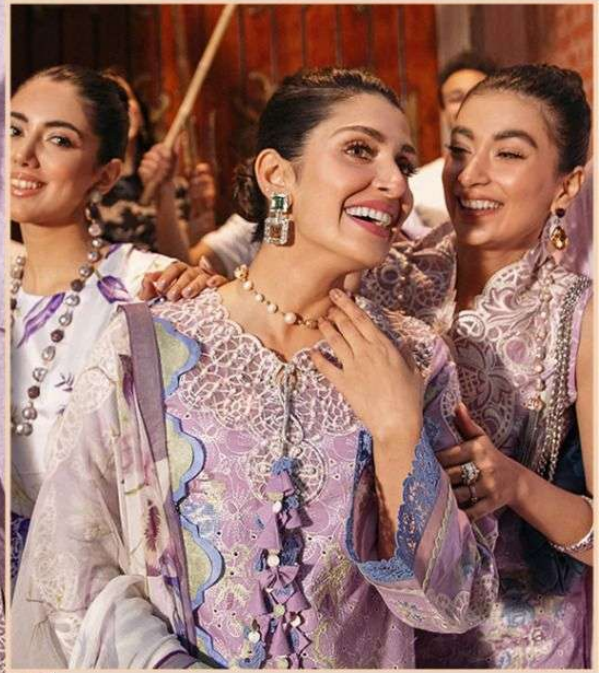

FEBRIC DETAILS

TOP :- LAWN COTTON HEAVY EMBROIDRED

BOTTOM :- SEMI LAWN

DUPATTA :- HEAVY CHIFFON DIGITAL PRINTED

ZARQASH[™]
A BRAND BY **KINAY PAK**

Z- 2143

FEBRIC DETAILS

TOP :- LAWN COTTON HEAVY EMBROIDRED

BOTTOM :- SEMI LAWN

DUPATTA :- HEAVY CHIFFON DIGITAL PRINTED

Z-2141

Z-2142

Z-2143

Z-2144

Z-2145

Z-2146

FEBRIC DETAILS

TOP :- LAWN COTTON HEAVY EMBROIDRED

BOTTOM :- SEMI LAWN

DUPATTA :- HEAVY CHIFFON DIGITAL PRINTED