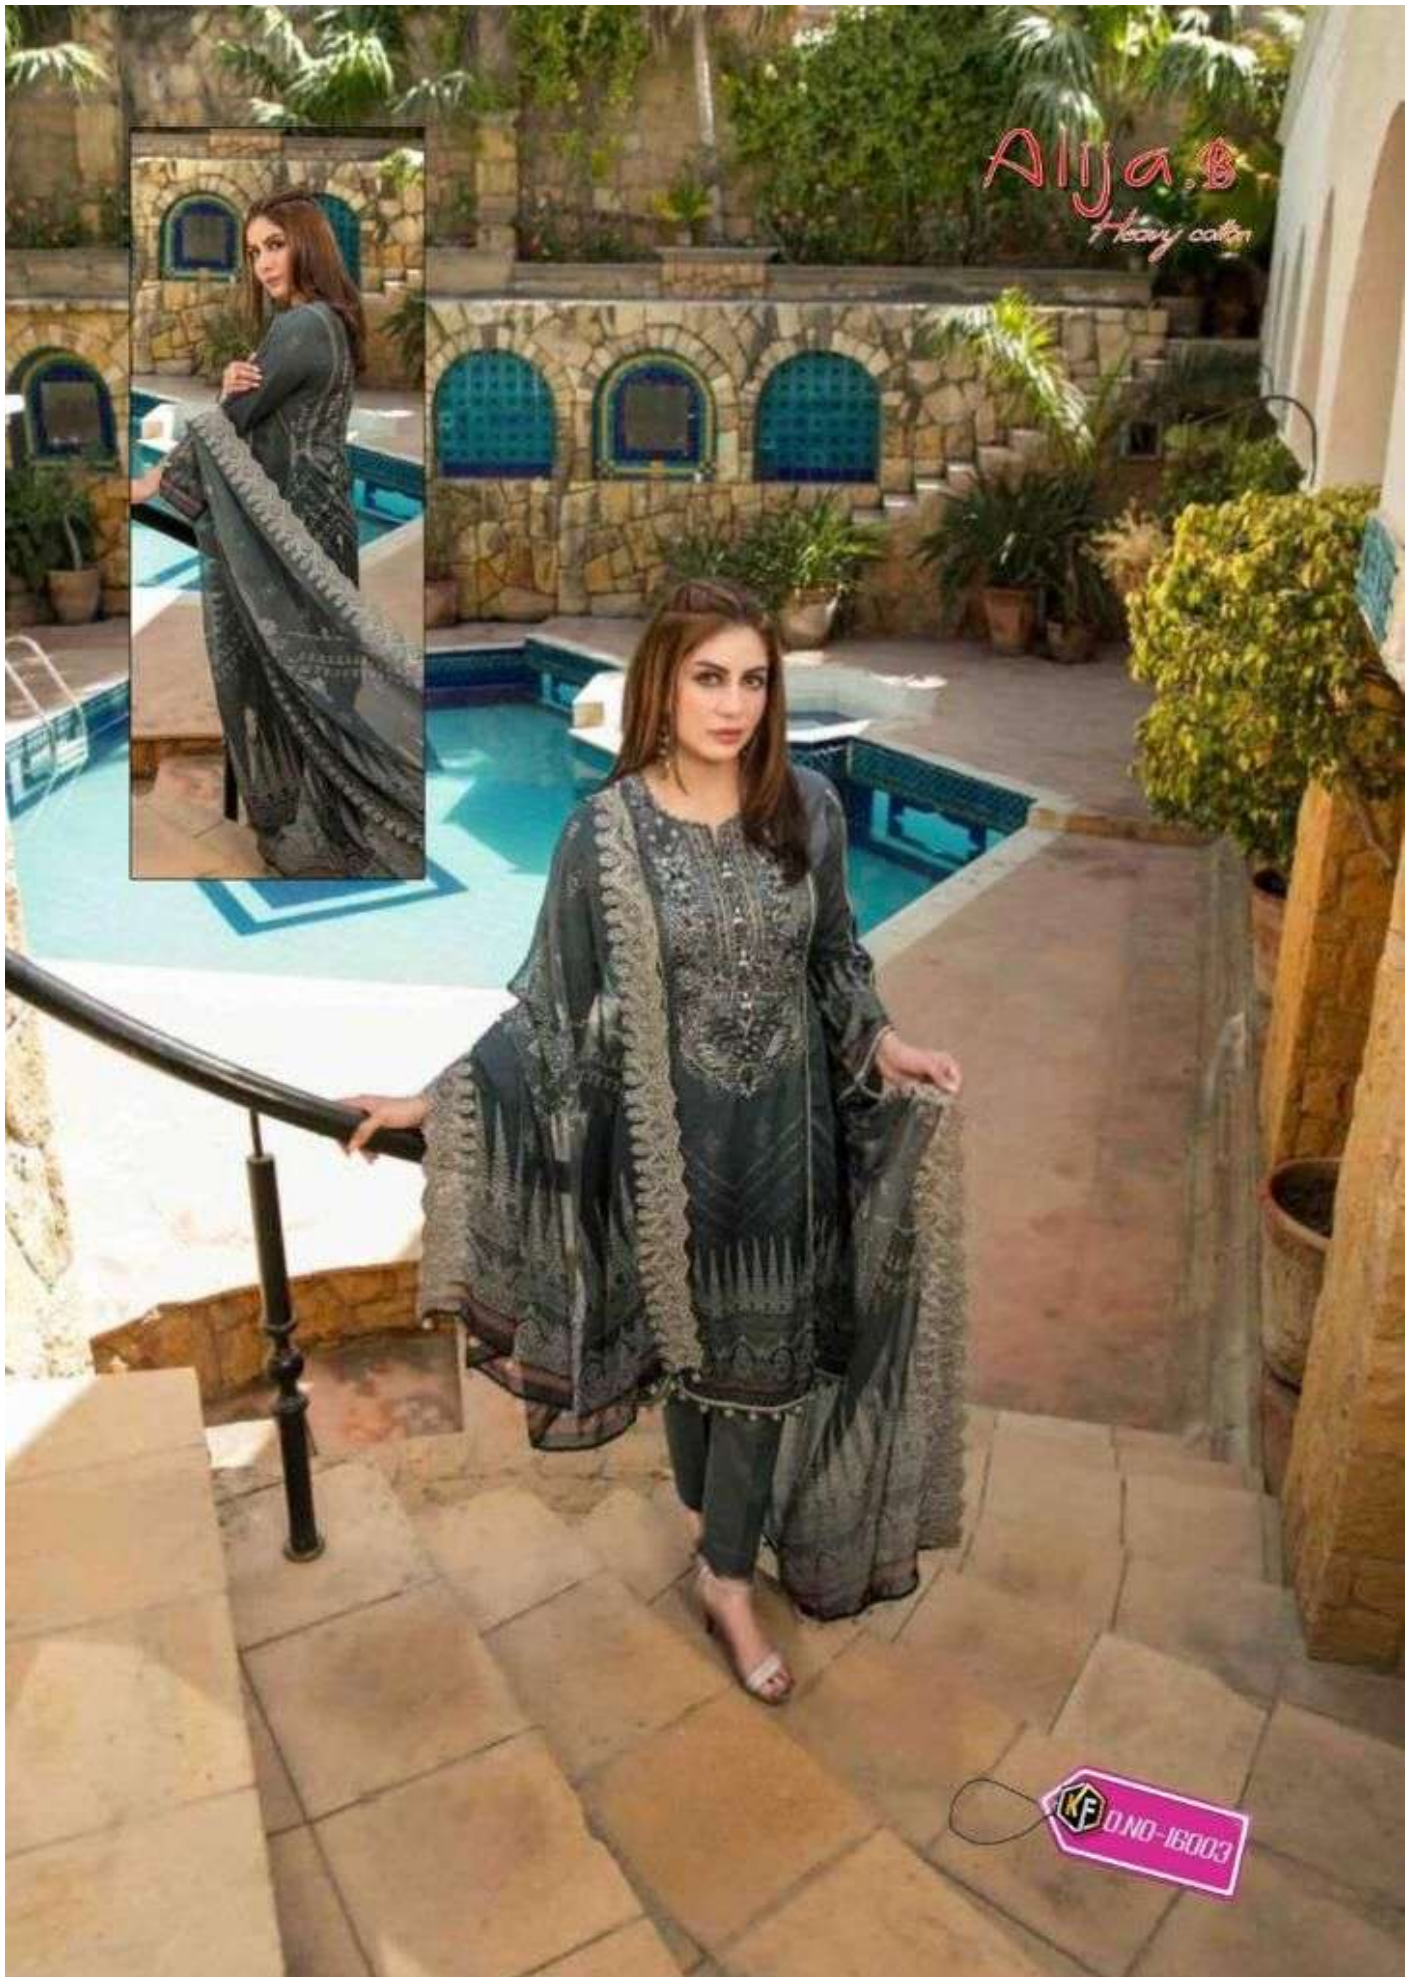

Aliza's
Heavy cotton

KF D.NO-16003