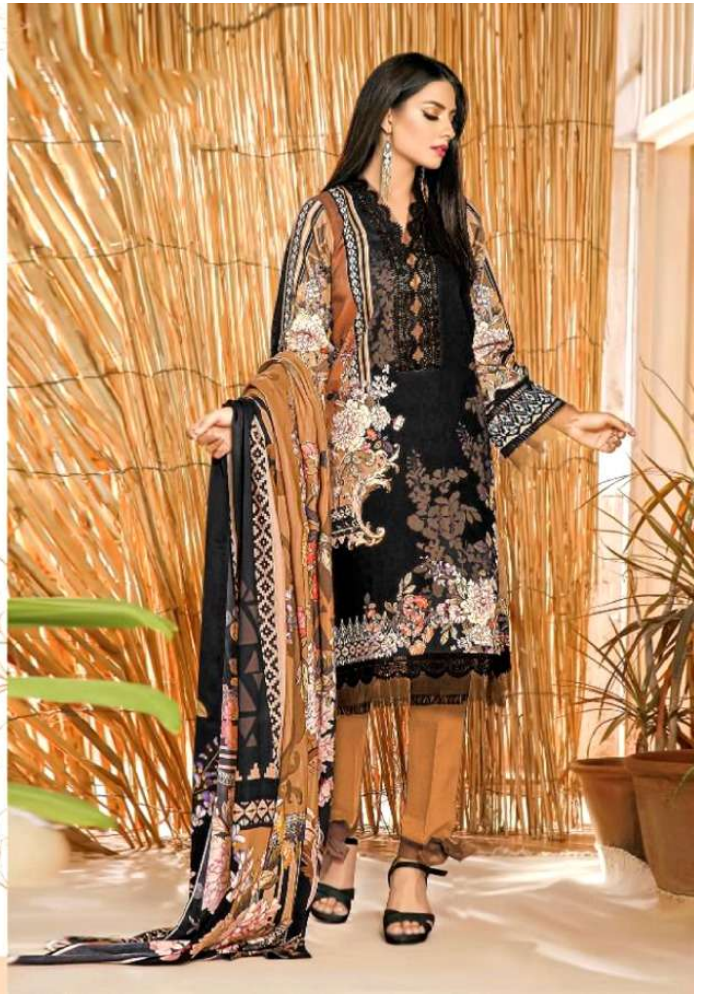

Madhav[®]
Fashion

Riwaaz
KURNOOL LAWN COLLECTION Vol.04

Madhav[®]
Fashion

Riwaaz
KURNOOL LAWN COLLECTION Vol.04

Riwaaz

KURNOOL LAWN COLLECTION

Style
4001

Riwaaz
KURNOOL LAWN COLLECTION

Style.4005

Style.4006

| |
|---|
| <p><u>TOP</u></p> <p>Pure Lawn cotton - 2.50 MTR.</p> |
| <p><u>DUPATTA</u></p> <p>Mal-Mal cotton - 2.25 MTR.</p> |
| <p><u>BOTTOM</u></p> <p>Pure Lawn cotton - 2.0 MTR.</p> |