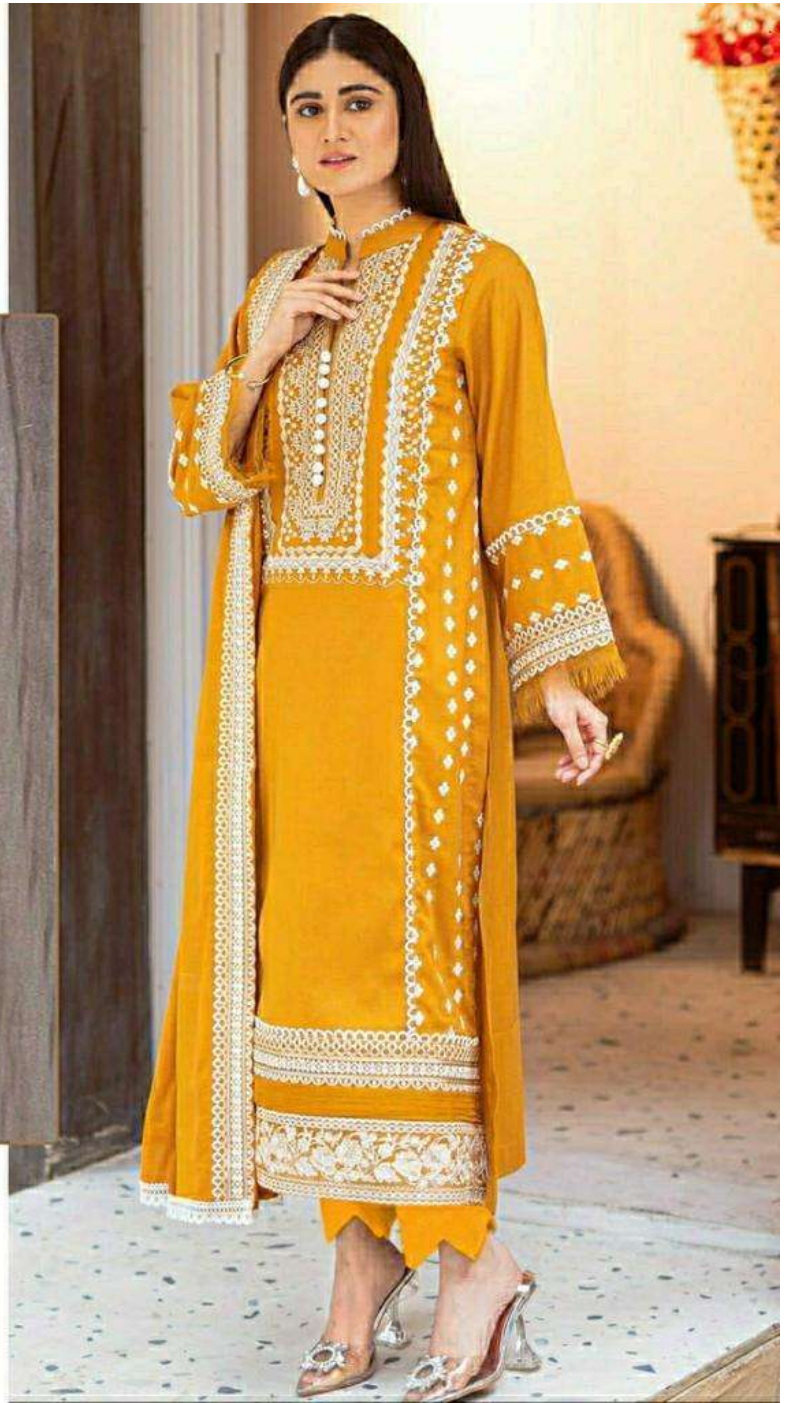

HOOR TEX
Hoor The Fashion Noor

21030

Ⓟ DRY CLEAN ONLY.
ⓧ DO NOT USE ANY BLEACH OR STAIN REMOVING CHEMICAL.
📄 IRON THE FABRIC AT MODERATE TEMPERATURE.

HOOR TEX
Hoor The Fashion Noor

21030

Ⓟ DRY CLEAN ONLY.
ⓧ DO NOT USE ANY BLEACH OR STAIN REMOVING CHEMICAL.
📄 IRON THE FABRIC AT MODERATE TEMPERATURE.

Emb Sleeves

Emb Front

Emb Georgette
Dupatta