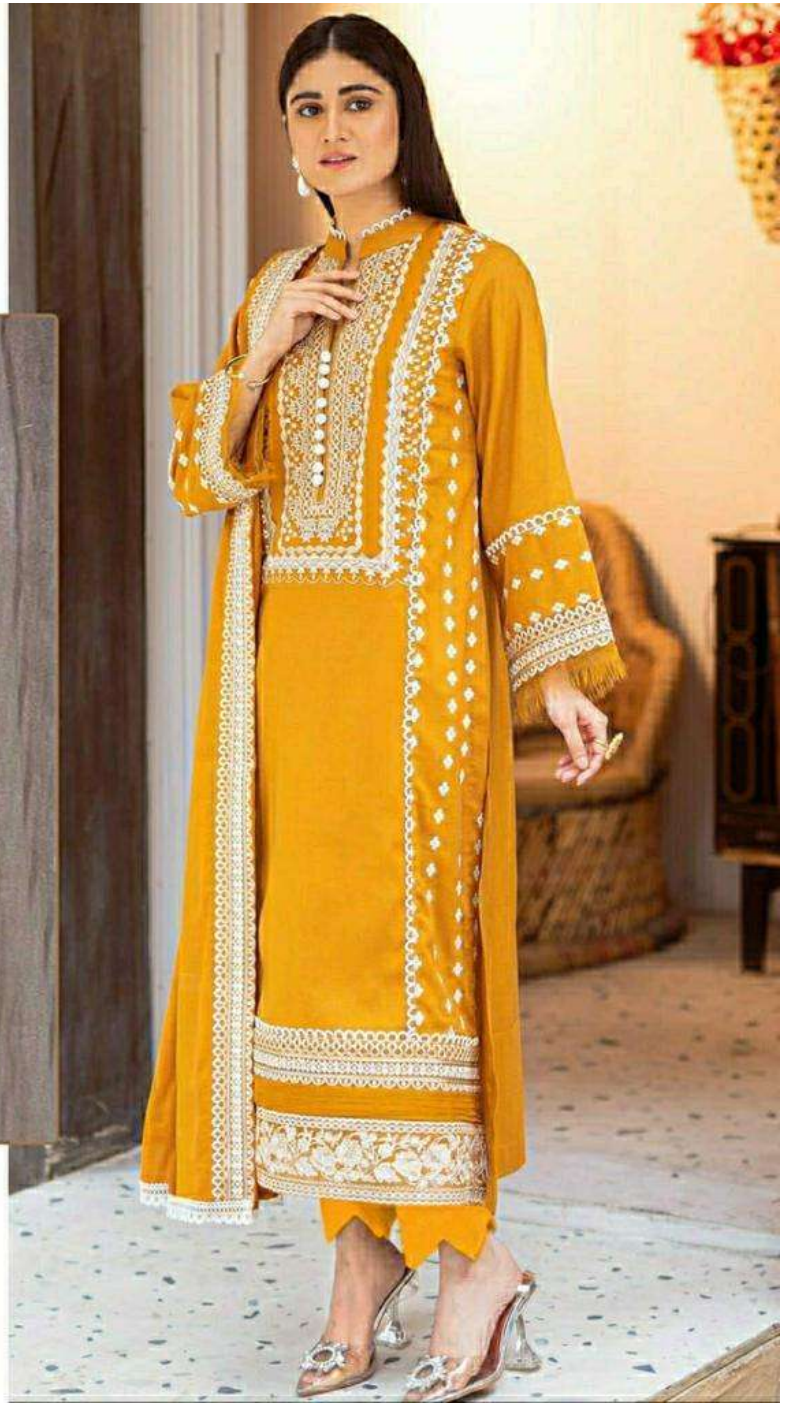

HOOR TEX
Hoor The Fashion Noor

21030

Ⓟ DRY CLEAN ONLY.
ⓧ DO NOT USE ANY BLEACH OR STAIN REMOVING CHEMICAL.
🔪 IRON THE FABRIC AT MODERATE TEMPERATURE.

HOOR TEX
Hoor The Fashion Noor

21030

Ⓟ DRY CLEAN ONLY.
ⓧ DO NOT USE ANY BLEACH OR STAIN REMOVING CHEMICAL.
📄 IRON THE FABRIC AT MODERATE TEMPERATURE.

Emb Sleeves

Emb Front

Emb Georgette Dupatta