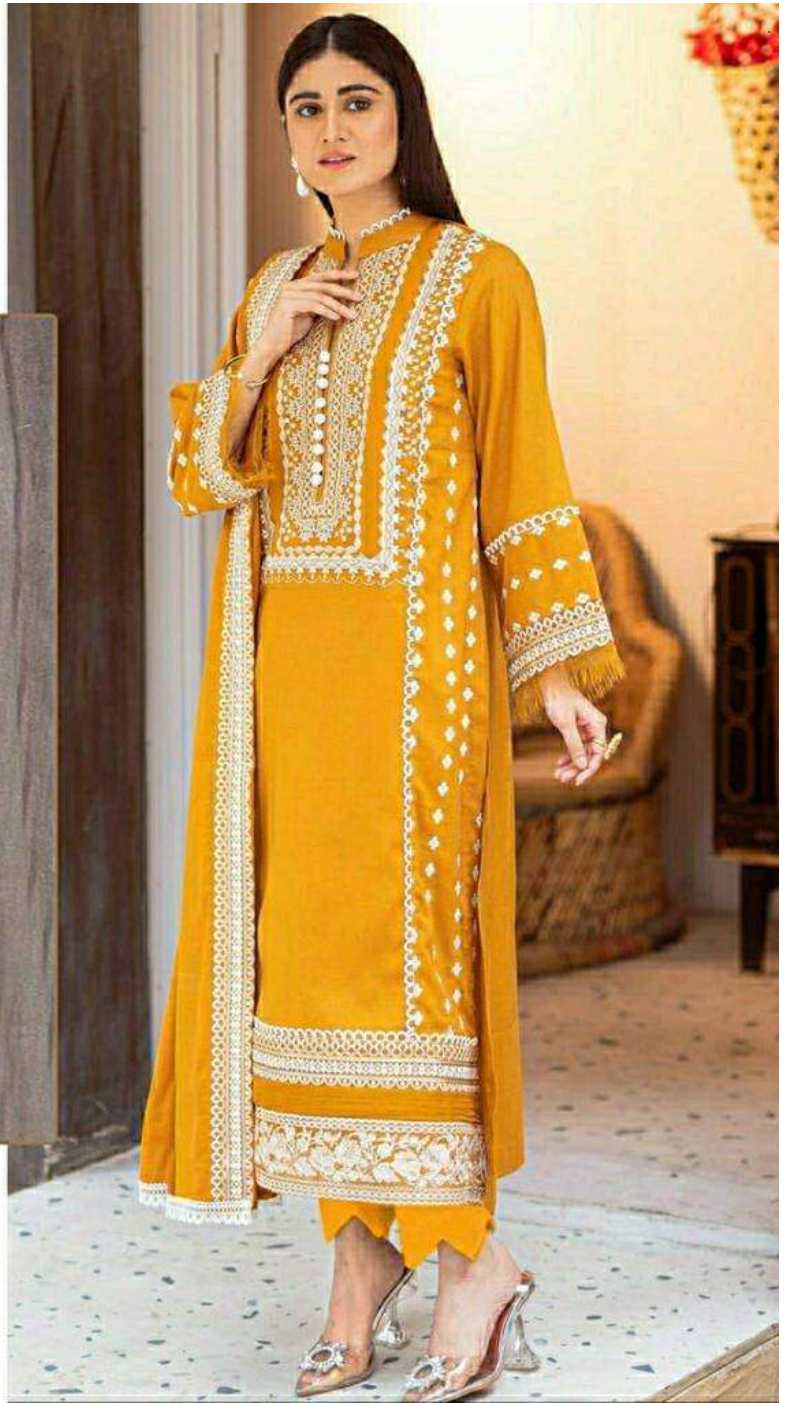

HOOR TEX
Hoor The Fashion Noor

21030

Ⓟ DRY CLEAN ONLY.
ⓧ DO NOT USE ANY BLEACH OR STAIN REMOVING CHEMICAL.
📄 IRON THE FABRIC AT MODERATE TEMPERATURE.

HOOR TEX
Hoor The Fashion Noor

21030

Ⓟ DRY CLEAN ONLY.
ⓧ DO NOT USE ANY BLEACH OR STAIN REMOVING CHEMICAL.
📄 IRON THE FABRIC AT MODERATE TEMPERATURE.

Emb Sleeves

Emb Front

Emb Georgette
Dupatta