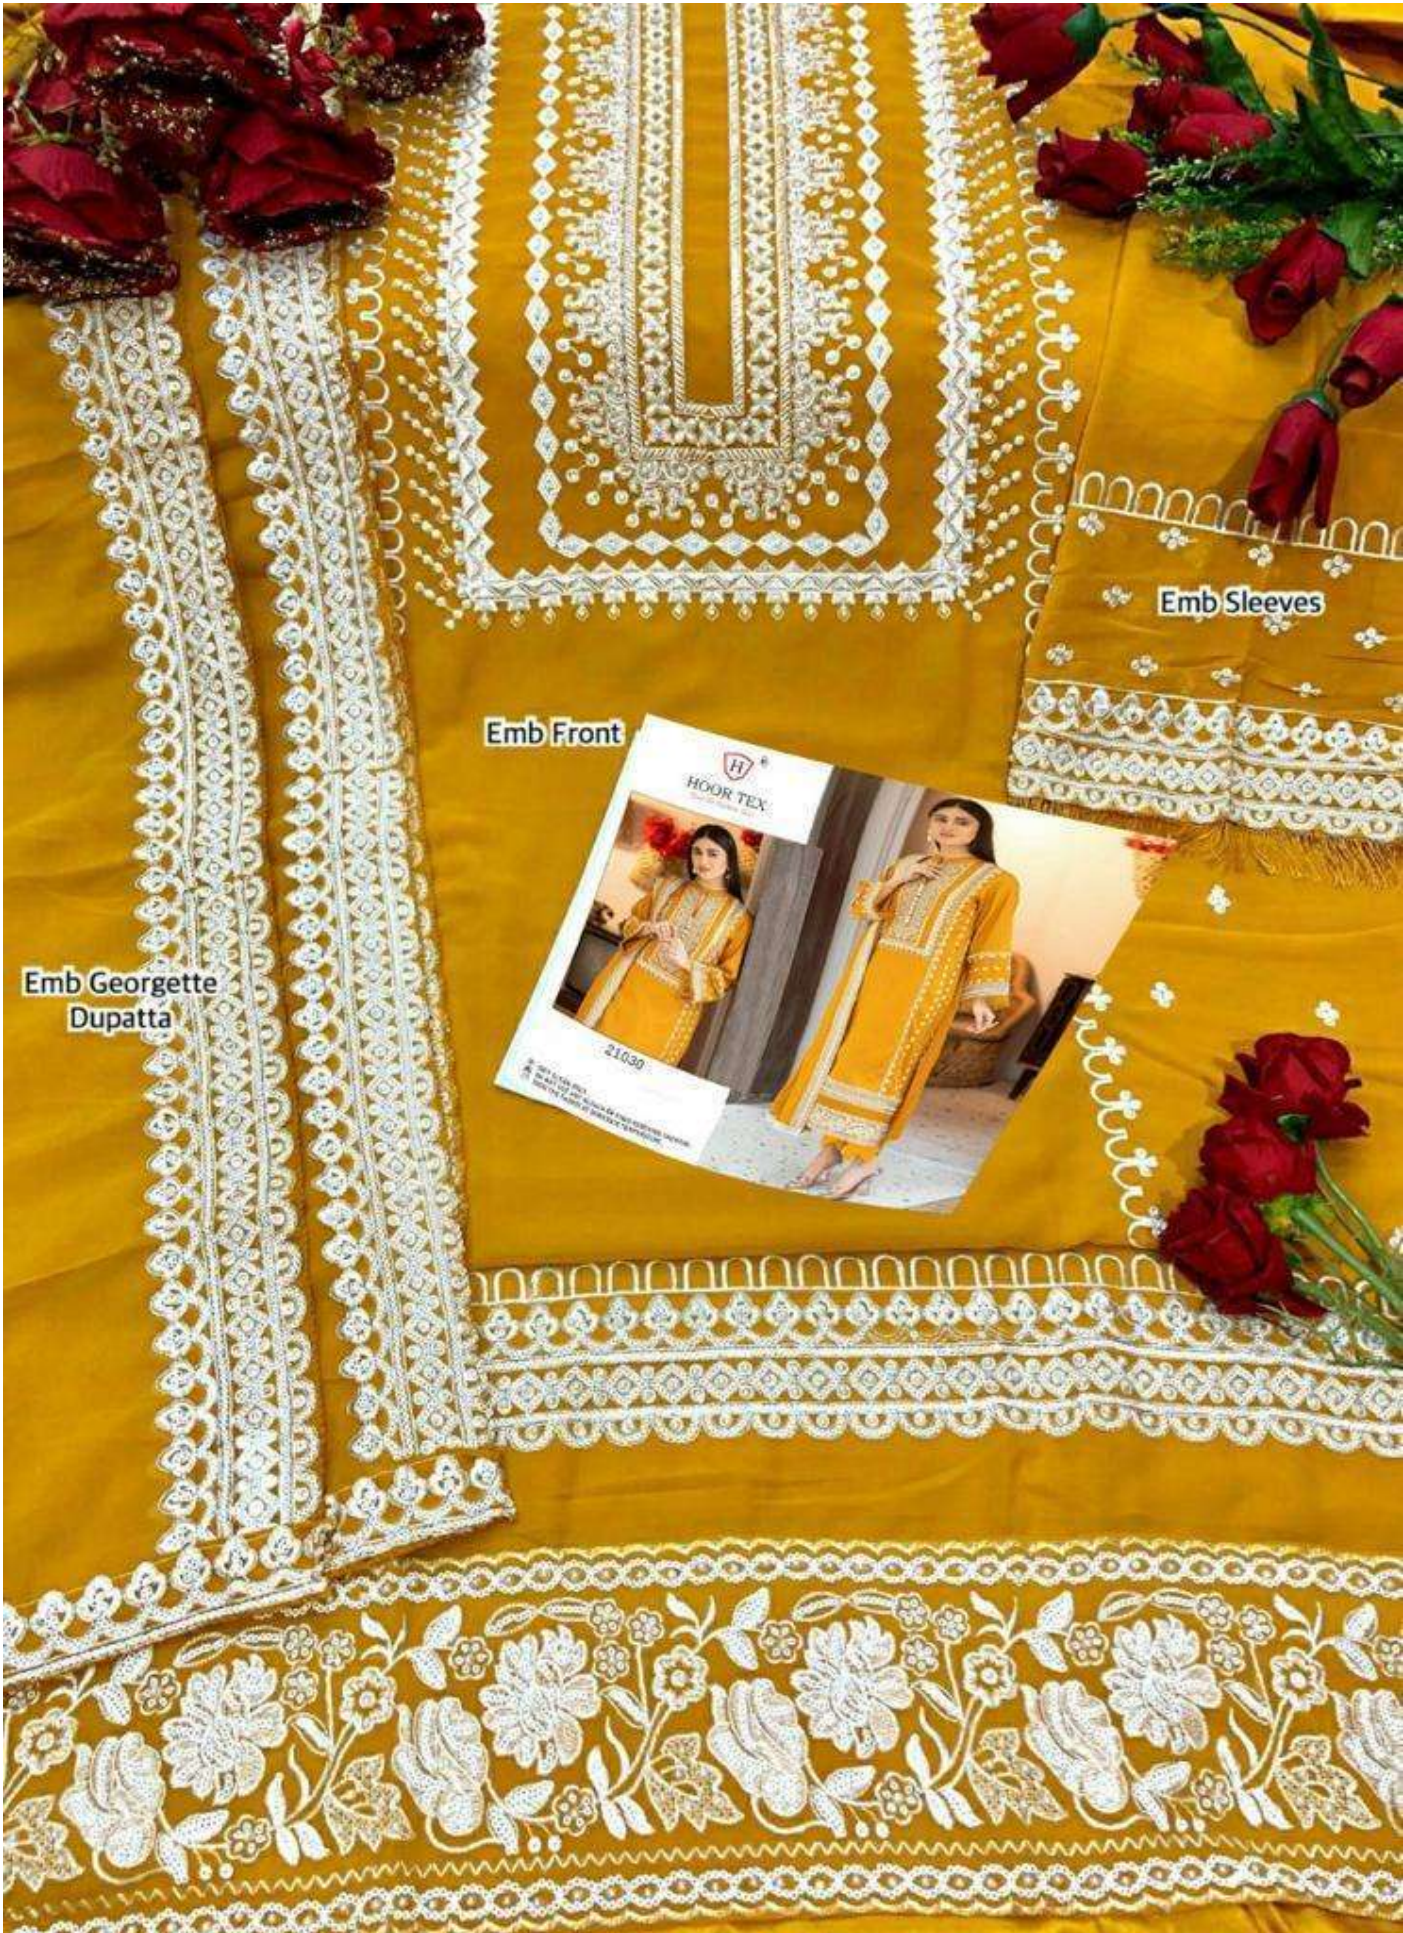

HOOR TEX
Hoor The Fashion Noor

21030

Ⓟ DRY CLEAN ONLY.
ⓧ DO NOT USE ANY BLEACH OR STAIN REMOVING CHEMICAL.
📄 IRON THE FABRIC AT MODERATE TEMPERATURE.

HOOR TEX
Hoor The Fashion Noor

21030

Ⓟ DRY CLEAN ONLY.
ⓧ DO NOT USE ANY BLEACH OR STAIN REMOVING CHEMICAL.
📄 IRON THE FABRIC AT MODERATE TEMPERATURE.

Emb Sleeves

Emb Front

Emb Georgette
Dupatta