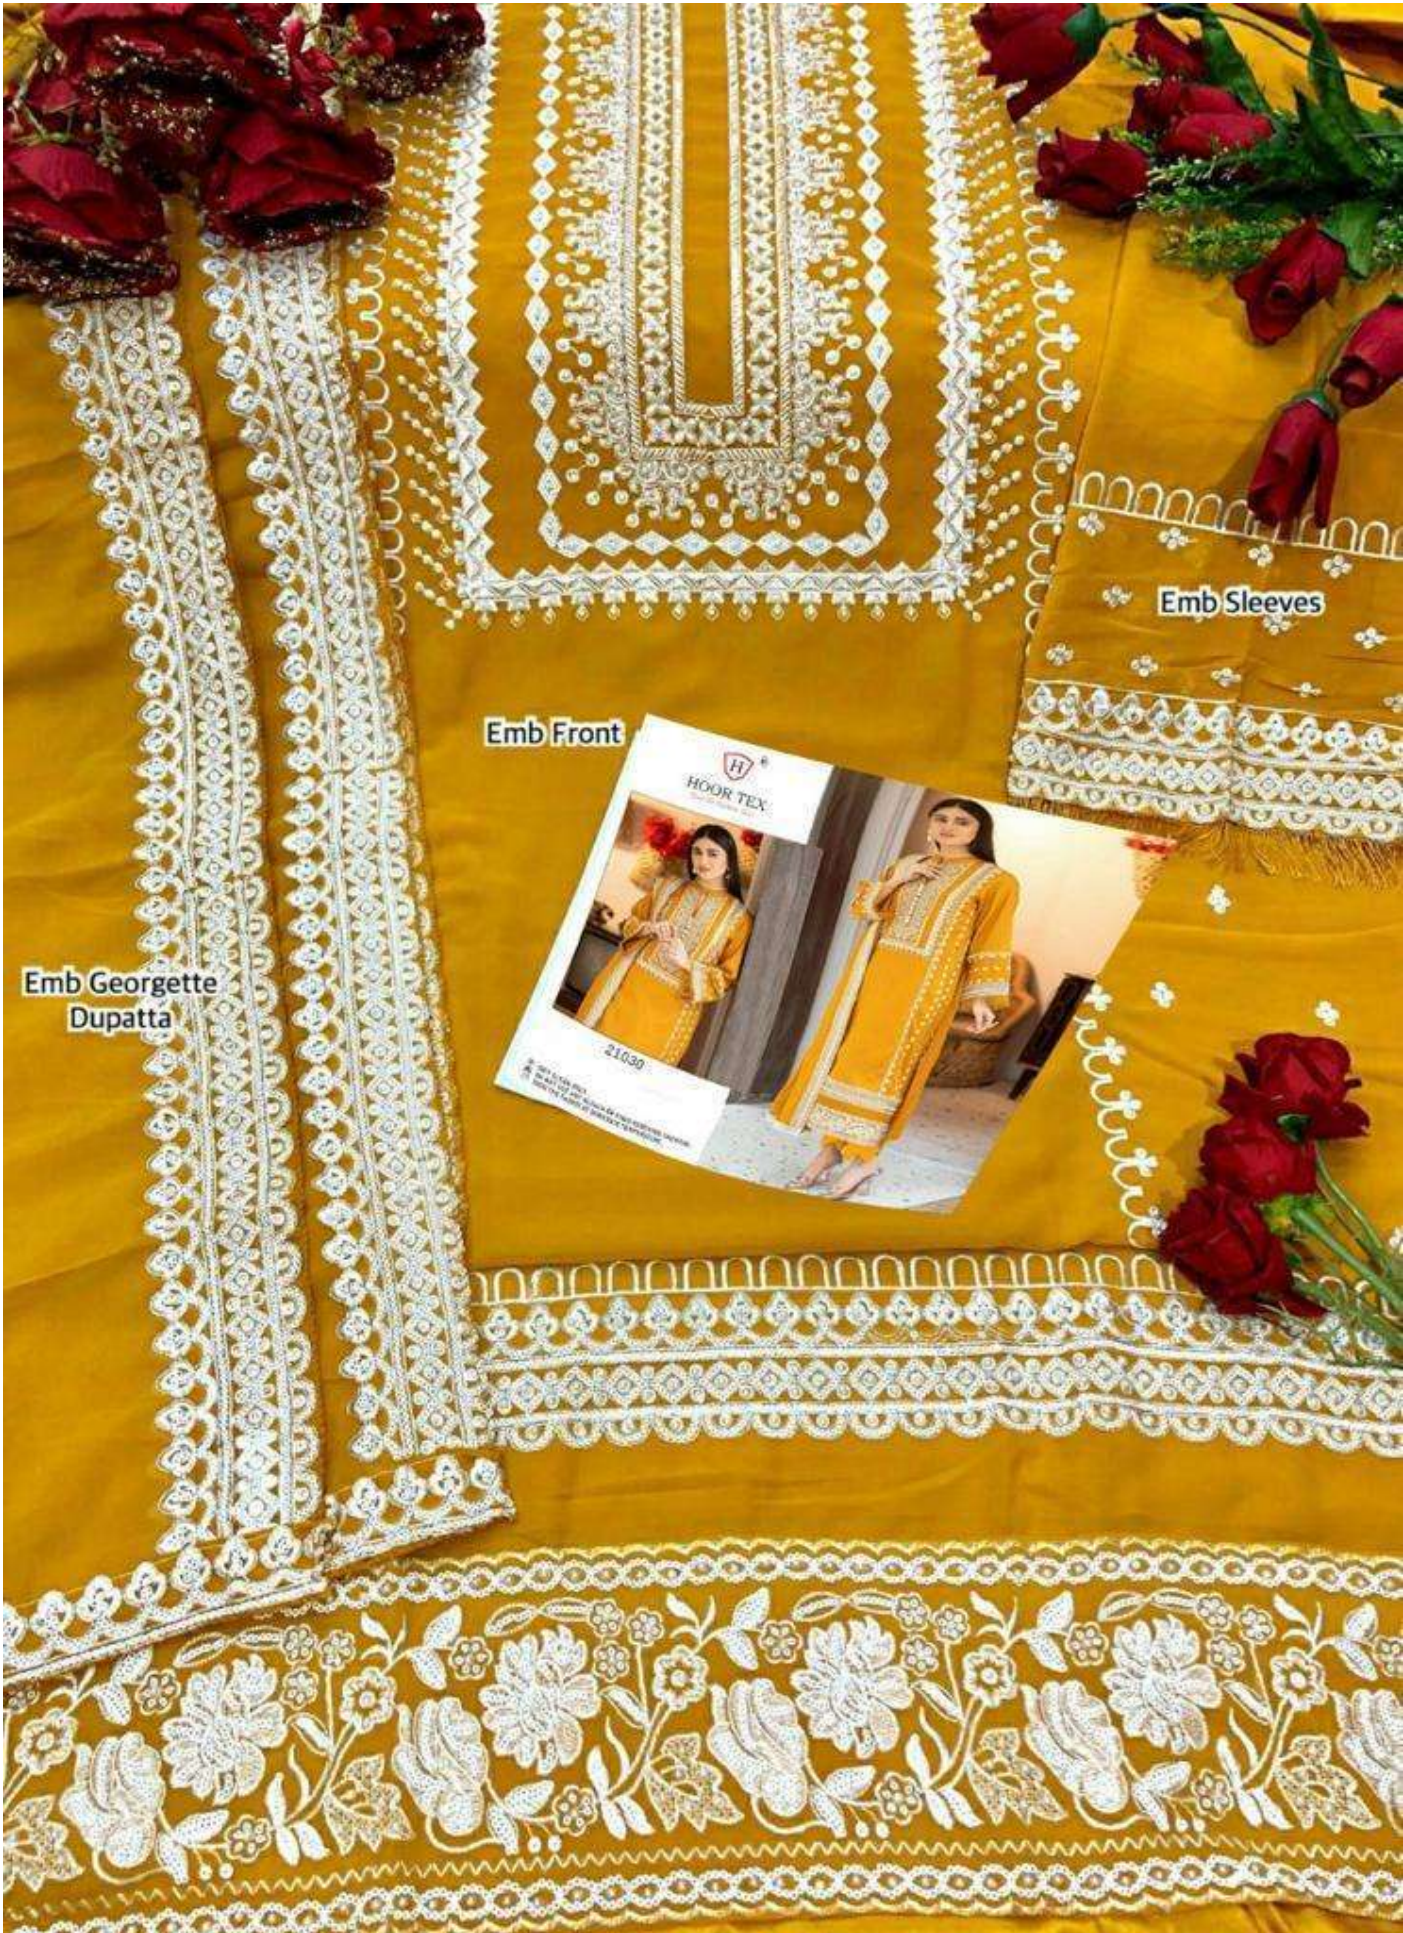

HOOR TEX
Hoor The Fashion Noor

21030

Ⓟ DRY CLEAN ONLY.
ⓧ DO NOT USE ANY BLEACH OR STAIN REMOVING CHEMICAL.
🔪 IRON THE FABRIC AT MODERATE TEMPERATURE.

HOOR TEX
Hoor The Fashion Noor

21030

Ⓟ DRY CLEAN ONLY.
ⓧ DO NOT USE ANY BLEACH OR STAIN REMOVING CHEMICAL.
📄 IRON THE FABRIC AT MODERATE TEMPERATURE.

Emb Sleeves

Emb Front

Emb Georgette
Dupatta