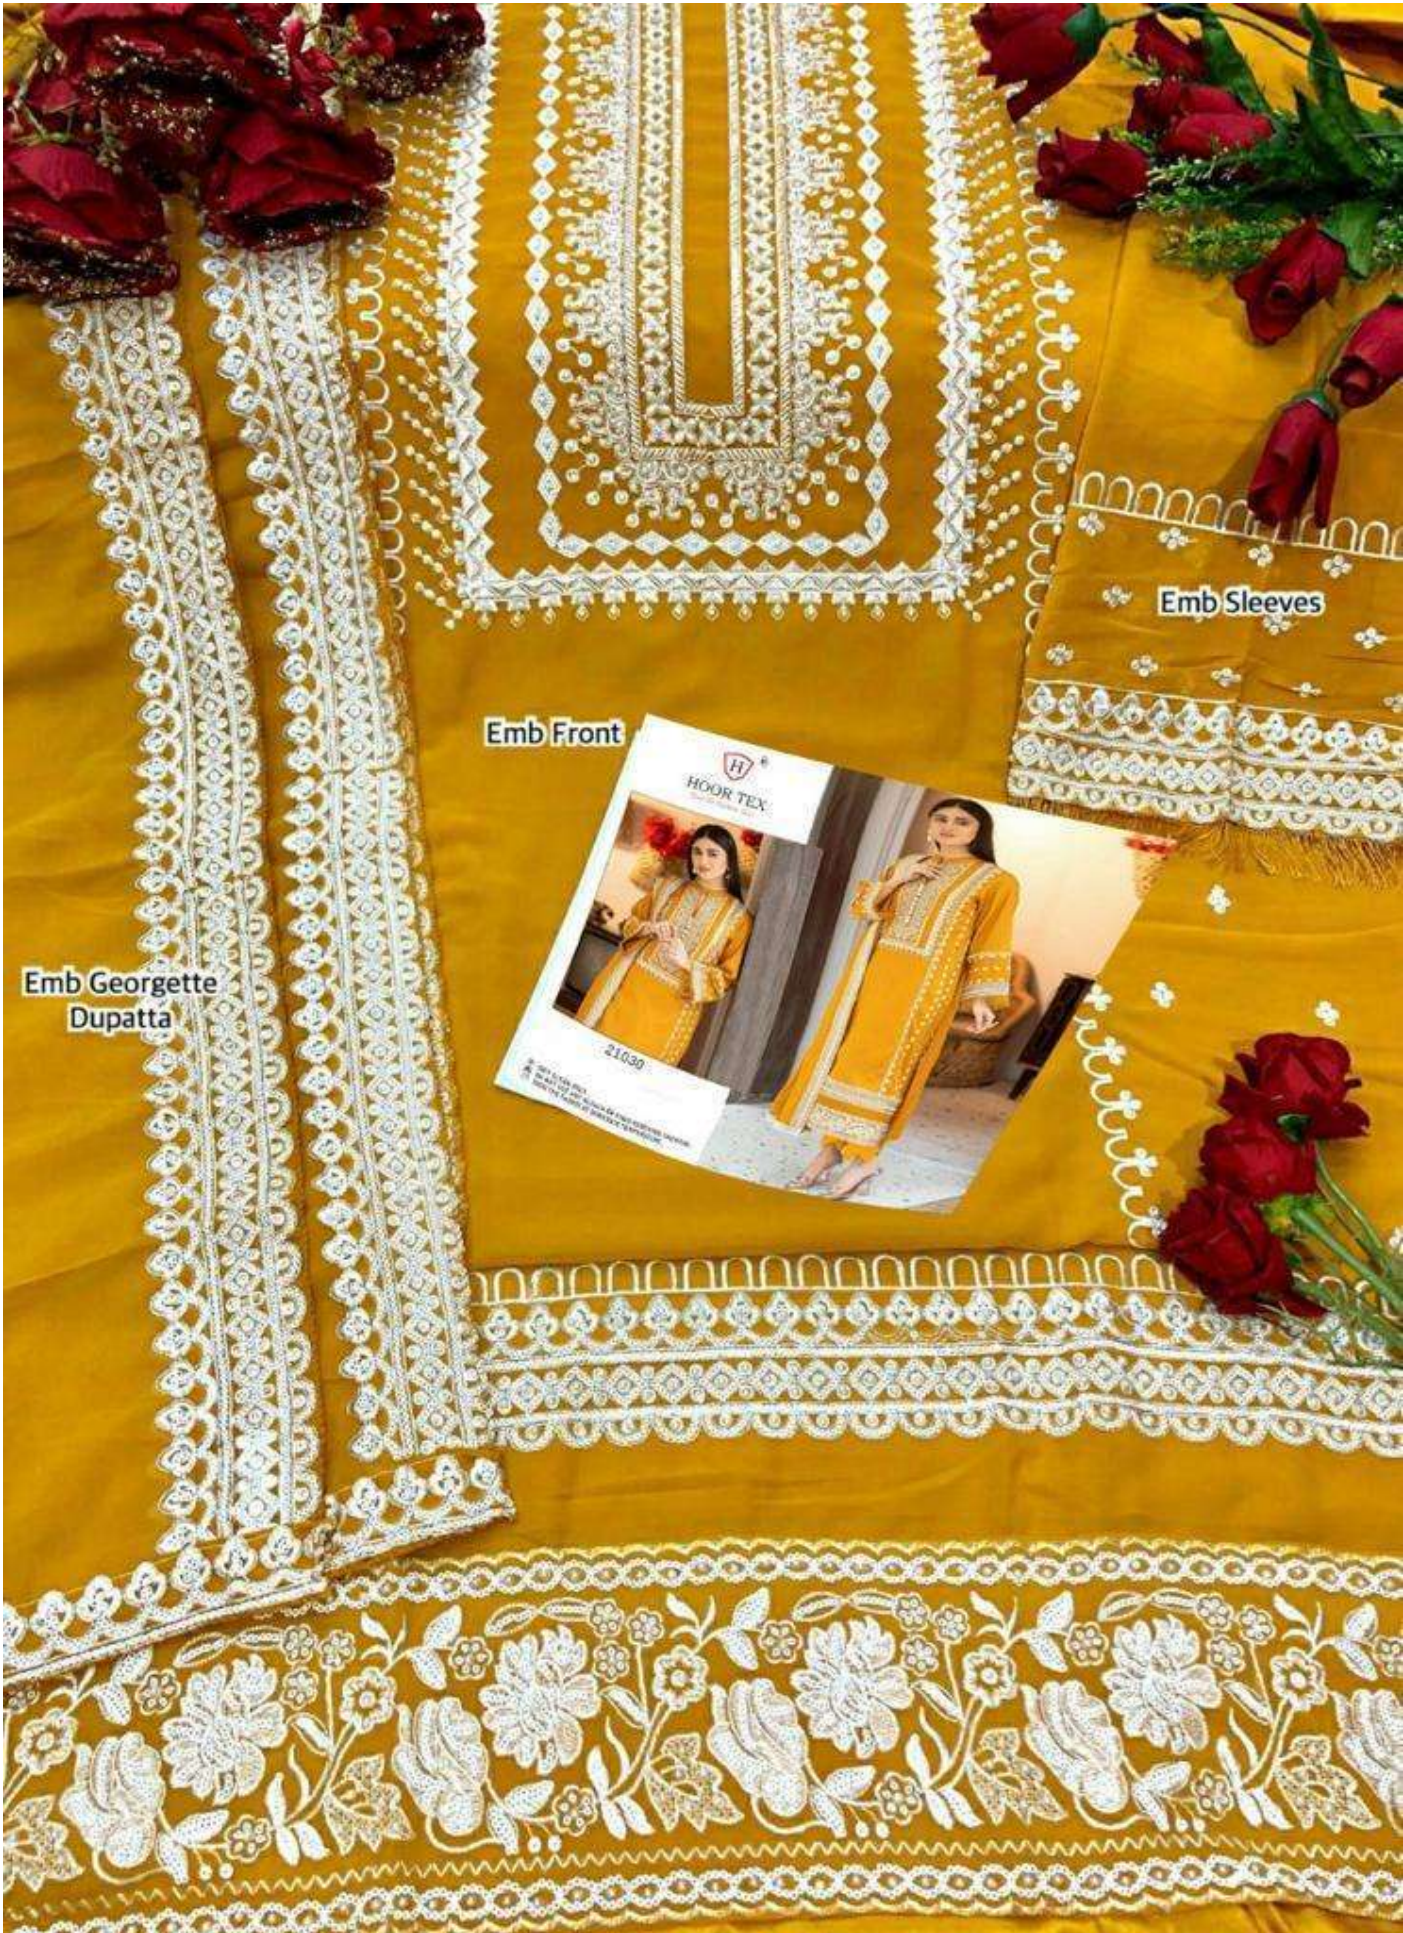

HOOR TEX
Hoor The Fashion Noor

21030

Ⓟ DRY CLEAN ONLY.
ⓧ DO NOT USE ANY BLEACH OR STAIN REMOVING CHEMICAL.
🔪 IRON THE FABRIC AT MODERATE TEMPERATURE.

HOOR TEX
Hoor The Fashion Noor

21030

Ⓟ DRY CLEAN ONLY.
ⓧ DO NOT USE ANY BLEACH OR STAIN REMOVING CHEMICAL.
📄 IRON THE FABRIC AT MODERATE TEMPERATURE.

Emb Sleeves

Emb Front

Emb Georgette Dupatta