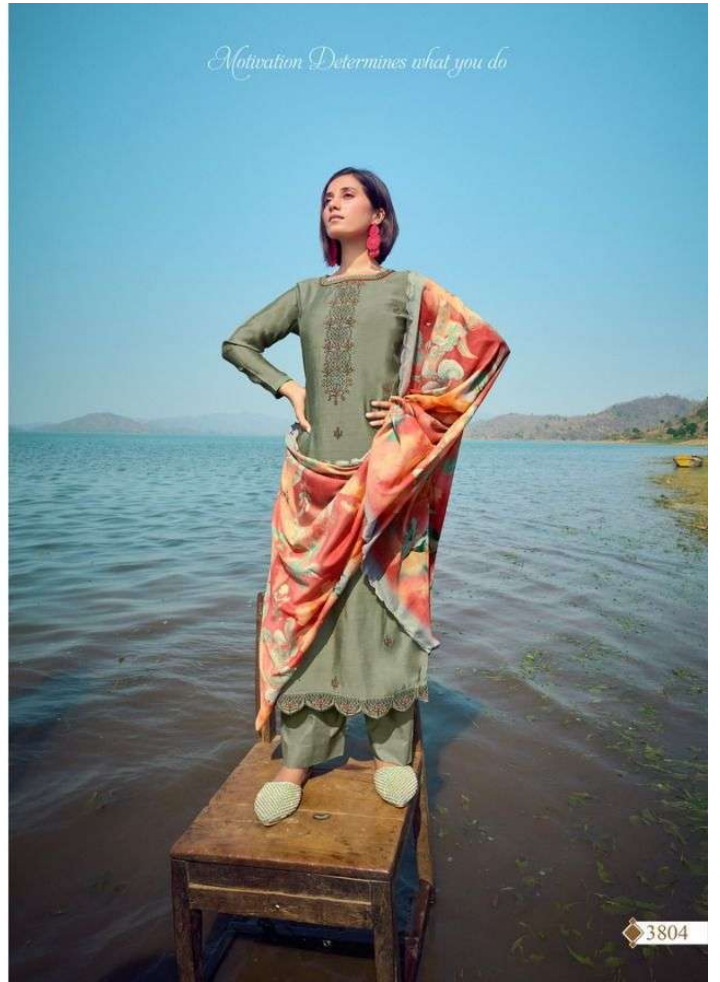

COMING SOON

NARI

STUTI

NARI

Motivation Determines what you do

3801

TOP : PURE SILK WITH EMBROIDERY WORK
WITH SCALP BORDER
BOTTOM : VISCOUS SANTUN
DUPATTA : MUSLIN DIGITAL PRINT WITH WORK
AND CUTWORK BORDER

NARI
Mo. : 93740 60946

FROM NAARI FASHIONS,

TOP

PURE SILK WITH EMBROIDERY WORK WITH
SCALP BORDER

BOTTOM

VISCOUS SANTUN

DUPATTA

MUSLIN DIGITAL PRINT WITH WORK AND
CUTWORK BORDER

3801