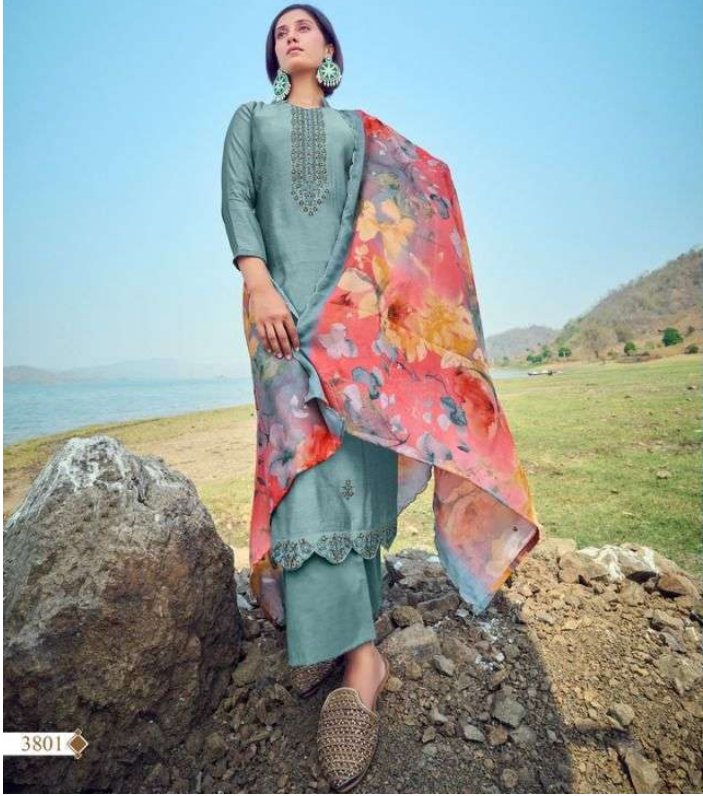

COMING SOON

NARI

STUTI

NARI

Motivation Determines what you do

3801

TOP : PURE SILK WITH EMBROIDERY WORK
WITH SCALP BORDER
BOTTOM : VISCOUS SANTUN
DUPATTA : MUSLIN DIGITAL PRINT WITH WORK
AND CUTWORK BORDER

NARI
Mo. : 93740 60946

FROM NAARI FASHIONS,

TOP

PURE SILK WITH EMBROIDERY WORK WITH
SCALP BORDER

BOTTOM

VISCOUS SANTUN

DUPATTA

MUSLIN DIGITAL PRINT WITH WORK AND
CUTWORK BORDER

3801