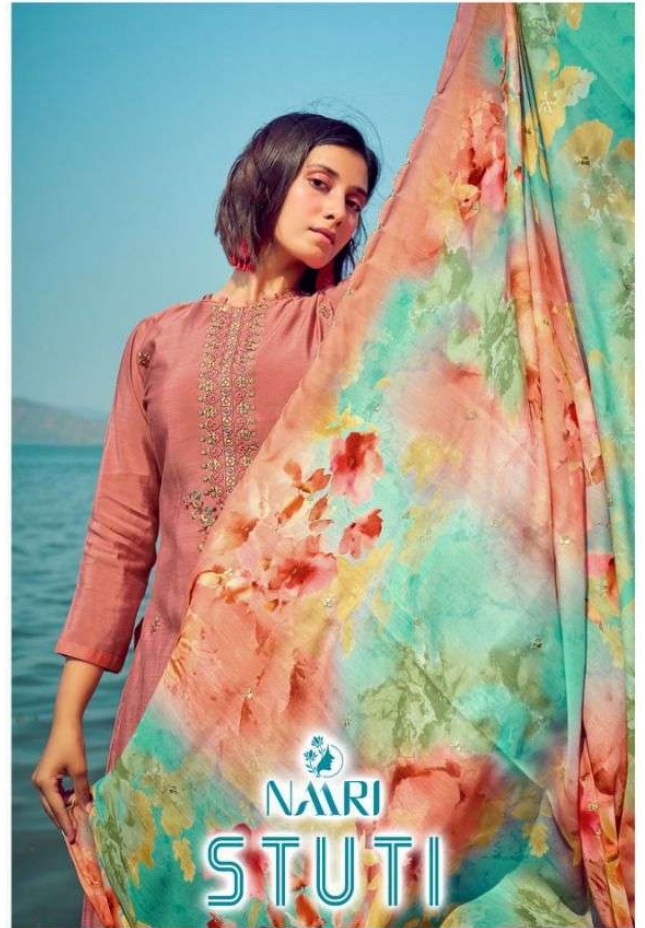

COMING SOON

NARI

STUTI

NARI

Motivation Determines what you do

3801

TOP : PURE SILK WITH EMBROIDERY WORK
WITH SCALP BORDER
BOTTOM : VISCOUS SANTUN
DUPATTA : MUSLIN DIGITAL PRINT WITH WORK
AND CUTWORK BORDER

NARI
Mo. : 93740 60946

FROM NAARI FASHIONS,

TOP

PURE SILK WITH EMBROIDERY WORK WITH
SCALP BORDER

BOTTOM

VISCOUS SANTUN

DUPATTA

MUSLIN DIGITAL PRINT WITH WORK AND
CUTWORK BORDER

3801