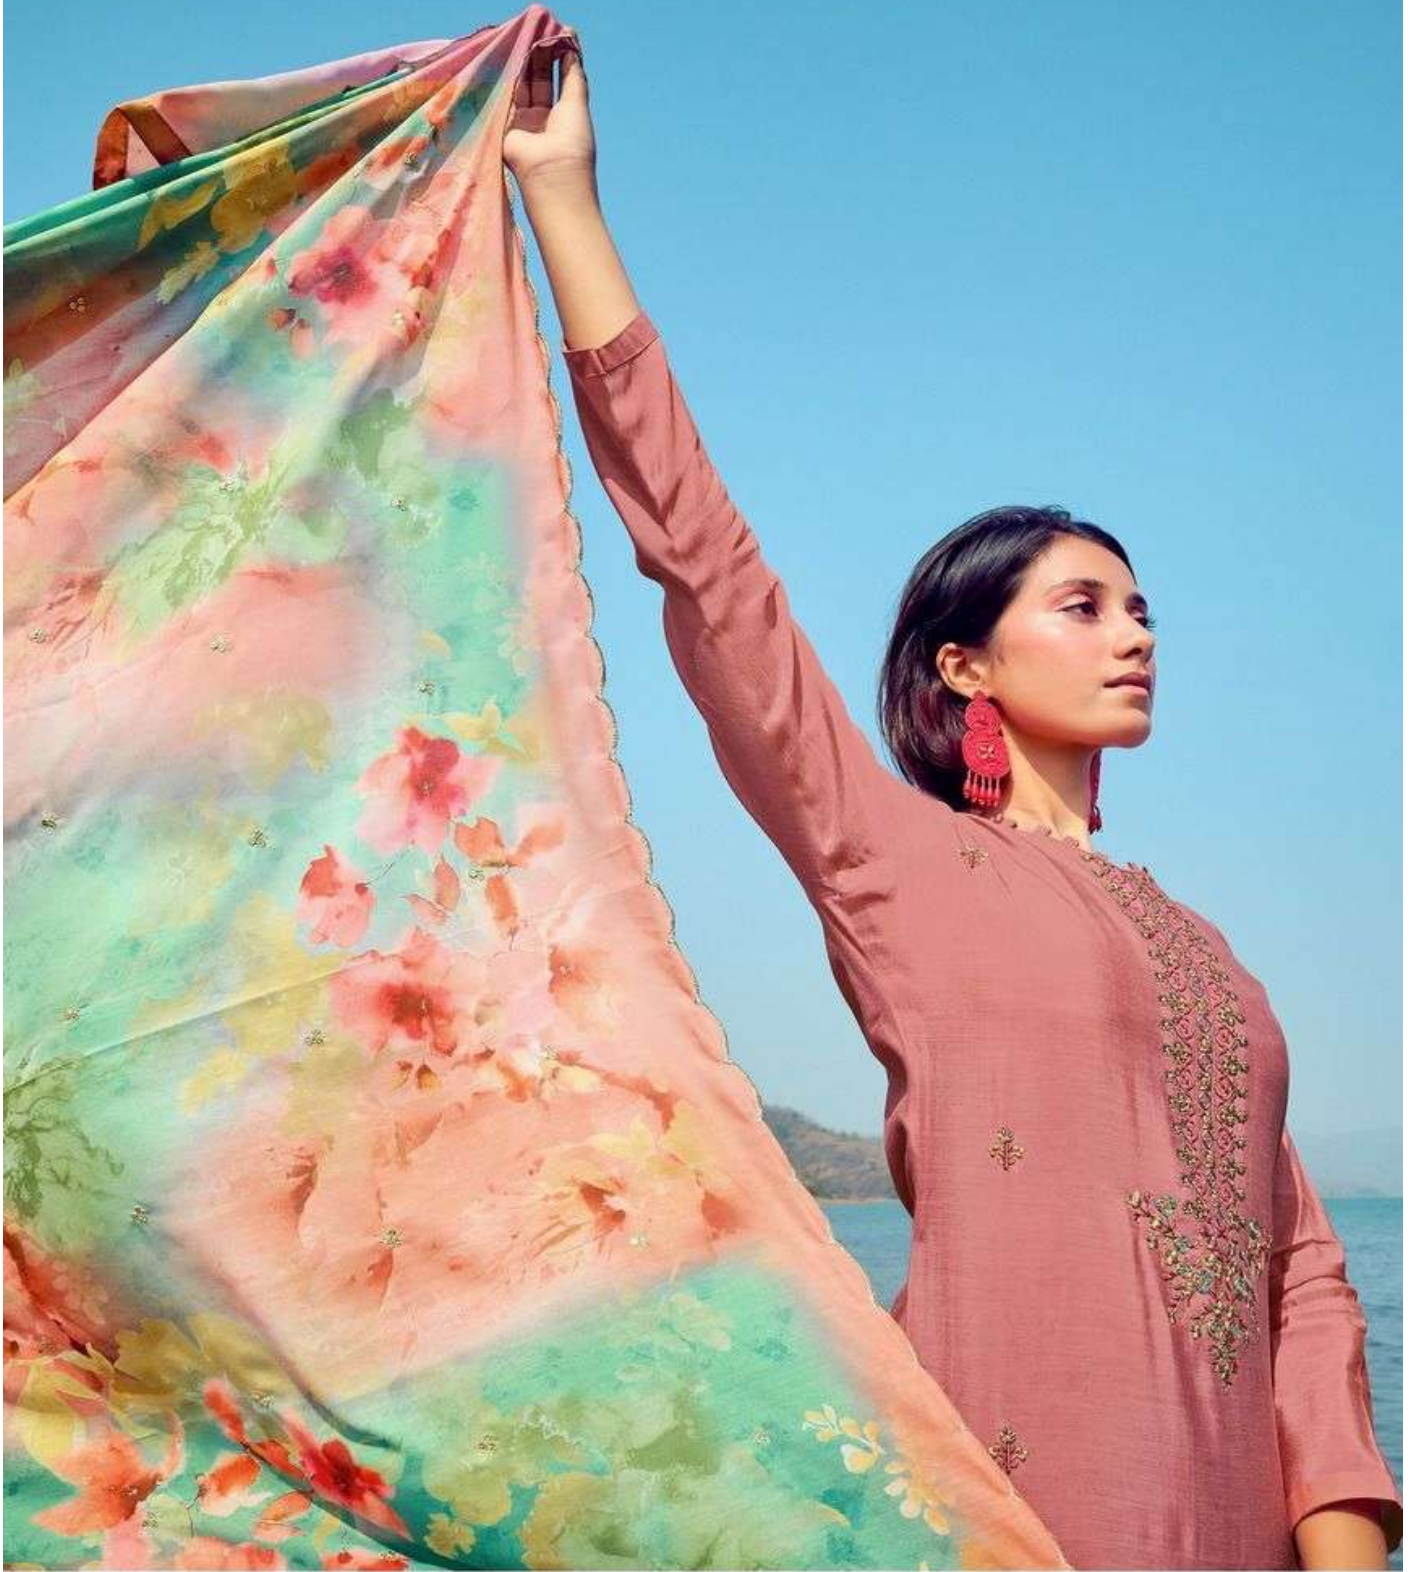

COMING SOON

NARI

STUTI

NARI

Motivation Determines what you do

3801

TOP : PURE SILK WITH EMBROIDERY WORK
WITH SCALP BORDER
BOTTOM : VISCOUS SANTUN
DUPATTA : MUSLIN DIGITAL PRINT WITH WORK
AND CUTWORK BORDER

NARI
Mo. : 93740 60946

FROM NAARI FASHIONS,

TOP

PURE SILK WITH EMBROIDERY WORK WITH
SCALP BORDER

BOTTOM

VISCOUS SANTUN

DUPATTA

MUSLIN DIGITAL PRINT WITH WORK AND
CUTWORK BORDER

3801