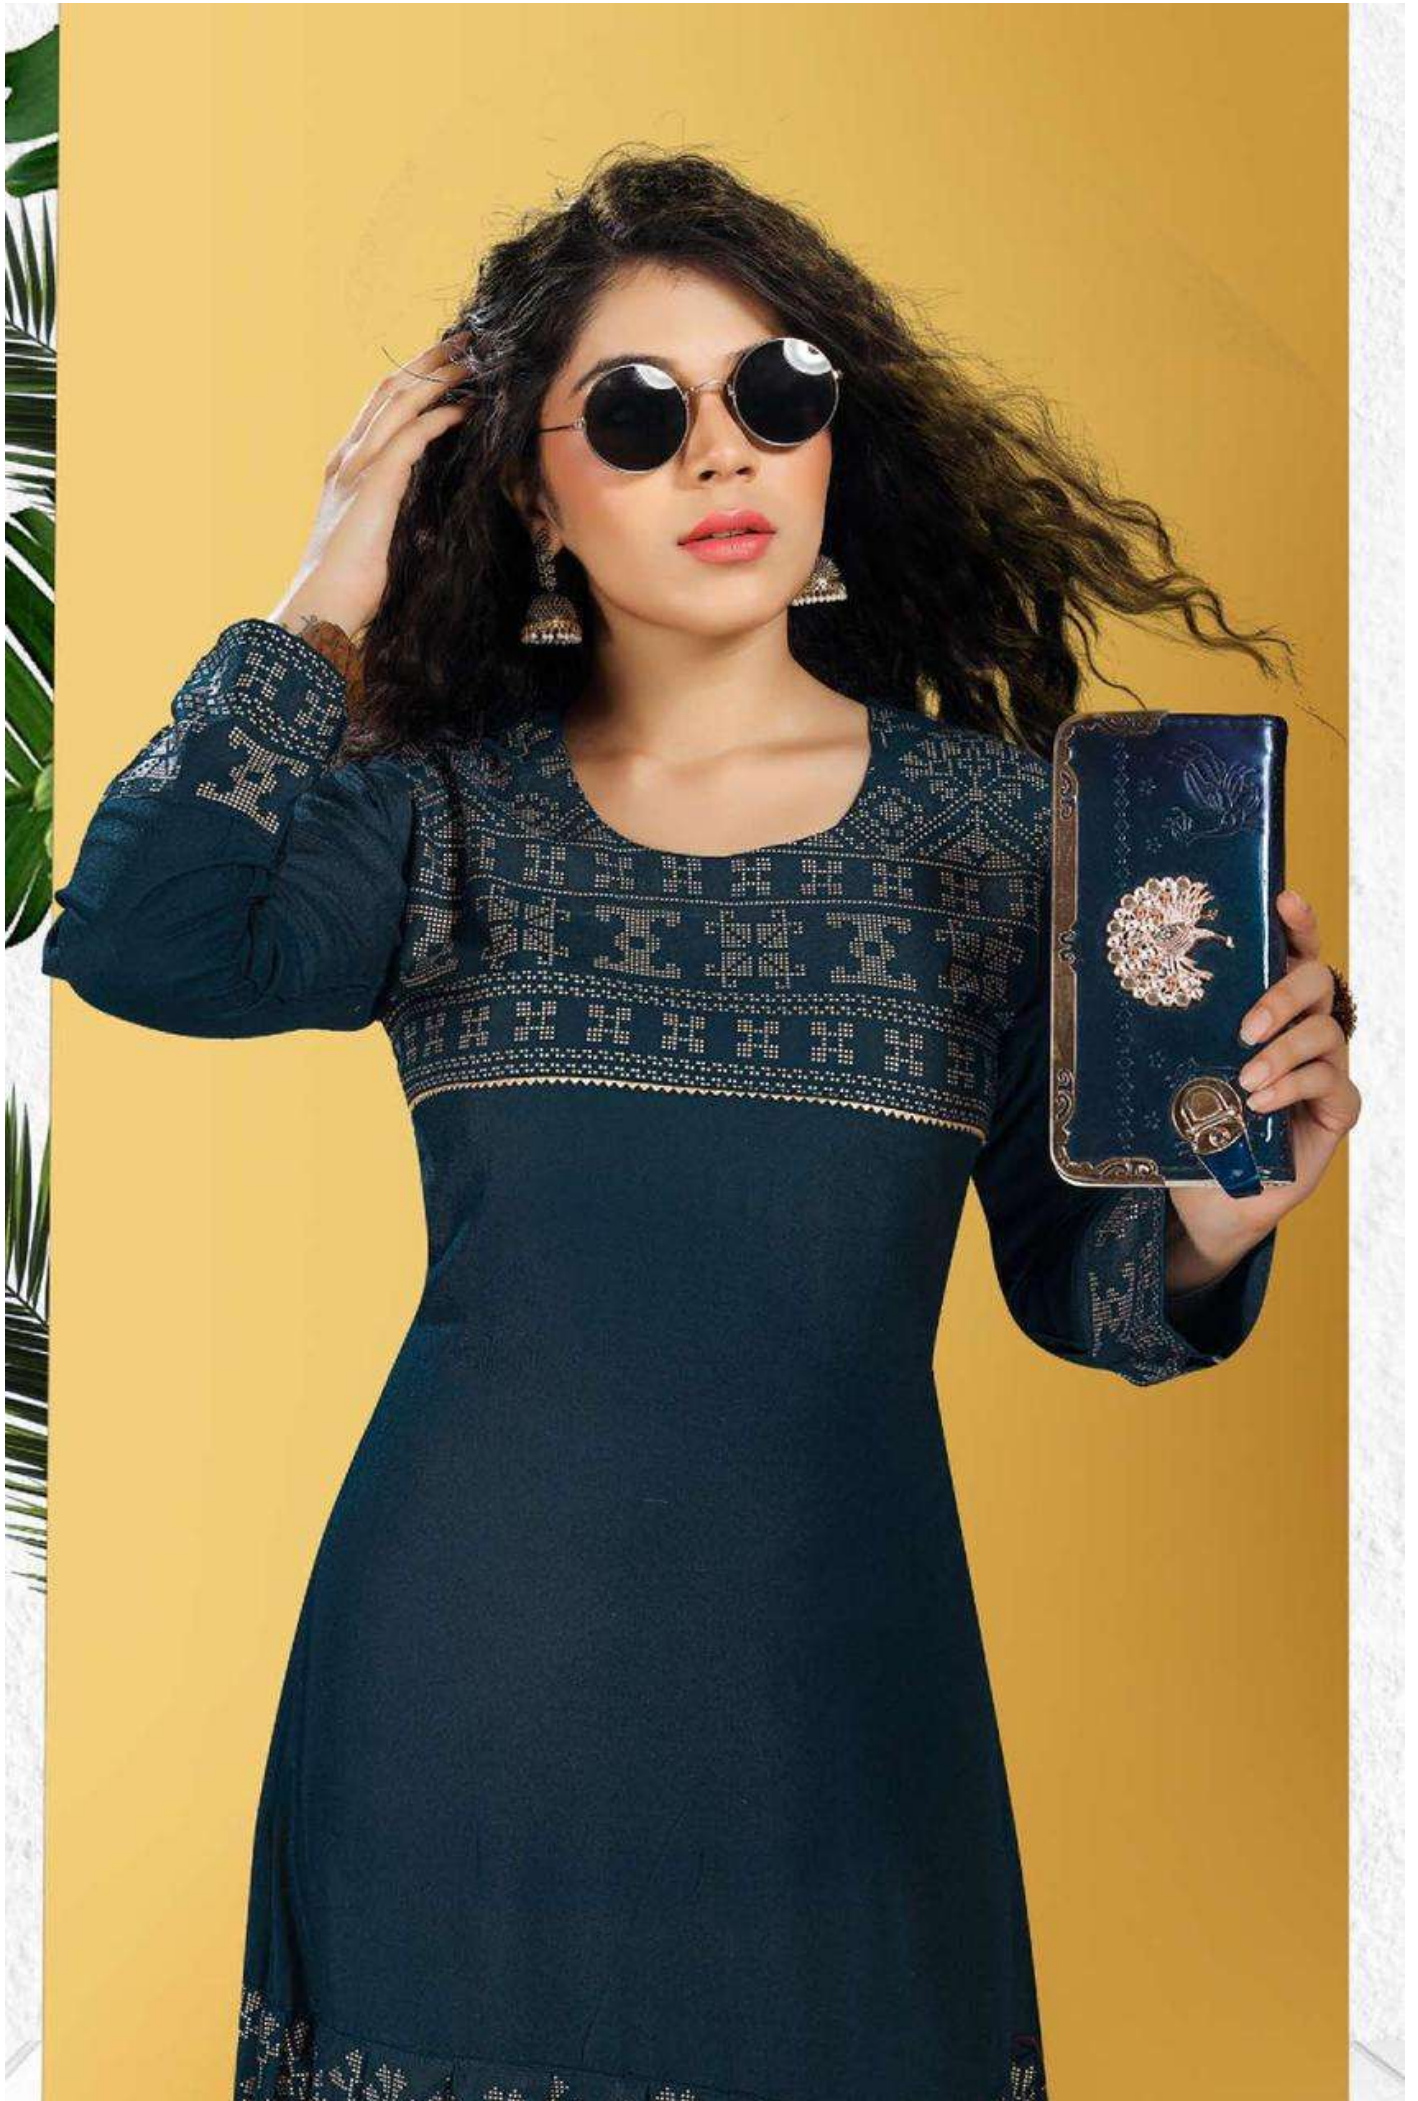

Paridhi

Glasses are sexy.

Paridhi

Glasses are sexy.

8176

8176

8176

8176

8176

8176

Paridhi

Size M L XL XXL

Fabric Reyon

Pattern frock style

Concept foil print