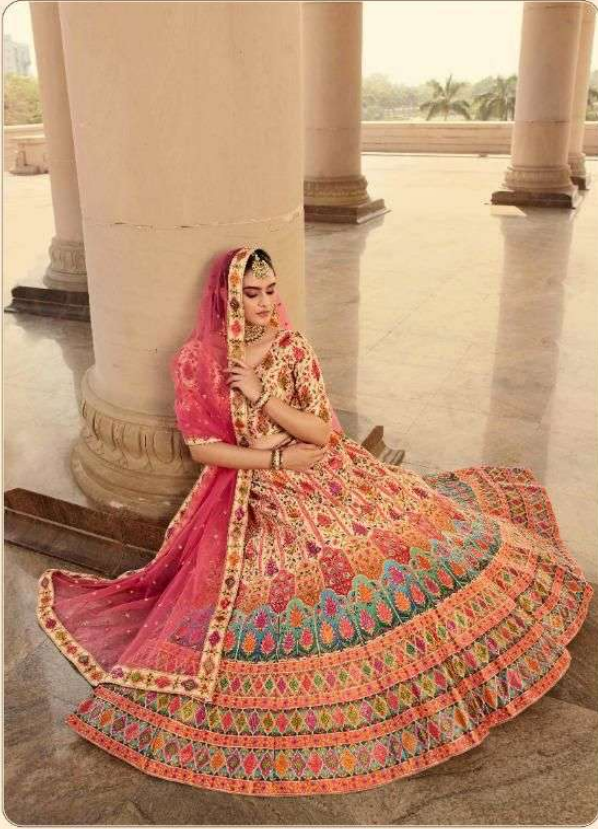

• 2033 •

Swastika bhkala

Poping up bright hues on an ivory palette with a scattering of delicate floral motifs. It's just the right combination for a day wedding. It adds to the romantic mood, without giving up on traditional charm.

• 2031 •

ॐ bhkala

The delicate beauty of a hue like every
kindness and generosity
with all over mirror and embroidery.
This evening
lehenga features a contemporary
design high-lighted
• 2032 •

| Design NO. (SKU) | Main Color | Lehenga Fabric | Choli Fabric | Dupatta Fabric | Size (Semi-Stitched) | Lehenga Work | Choli Work | Dupatta Work | Choli Length MTR | Lehenga Length MTR | Dupatta Length MTR | Weight |
|------------------|--------------|----------------|--------------|----------------|------------------------|--|--|--|------------------|--------------------|--------------------|--------|
| 2031 | Beige – Pink | Art Silk | Art Silk | NET | UPTO 42 BUST AND WAIST | Embroidery With Print And Swarovski Work | Embroidery With Print And Swarovski Work | Embroidery With Print And Swarovski Work | 1 MTR | 42 INCH | 2.40 MTR | 3 KG |
| 2032 | Multi Color | Art Silk | Art Silk | NET | UPTO 42 BUST AND WAIST | Embroidery With Print And Mirror Work | Embroidery With Print And Mirror Work | Embroidery With Print And Mirror Work | 1 MTR | 42 INCH | 2.40 MTR | 3 KG |
| 2033 | Yellow | Art Silk | Art Silk | NET | UPTO 42 BUST AND WAIST | Embroidery With Print And Diamond Work | Embroidery With Print And Diamond Work | Embroidery With Print And Diamond Work | 1 MTR | 42 INCH | 2.40 MTR | 3 KG |
| 2034 | Peach | Art Silk | Art Silk | NET | UPTO 42 BUST AND WAIST | Embroidery With Print And Swarovski Work | Embroidery With Print And Swarovski Work | Embroidery With Print And Swarovski Work | 1 MTR | 42 INCH | 2.40 MTR | 3 KG |