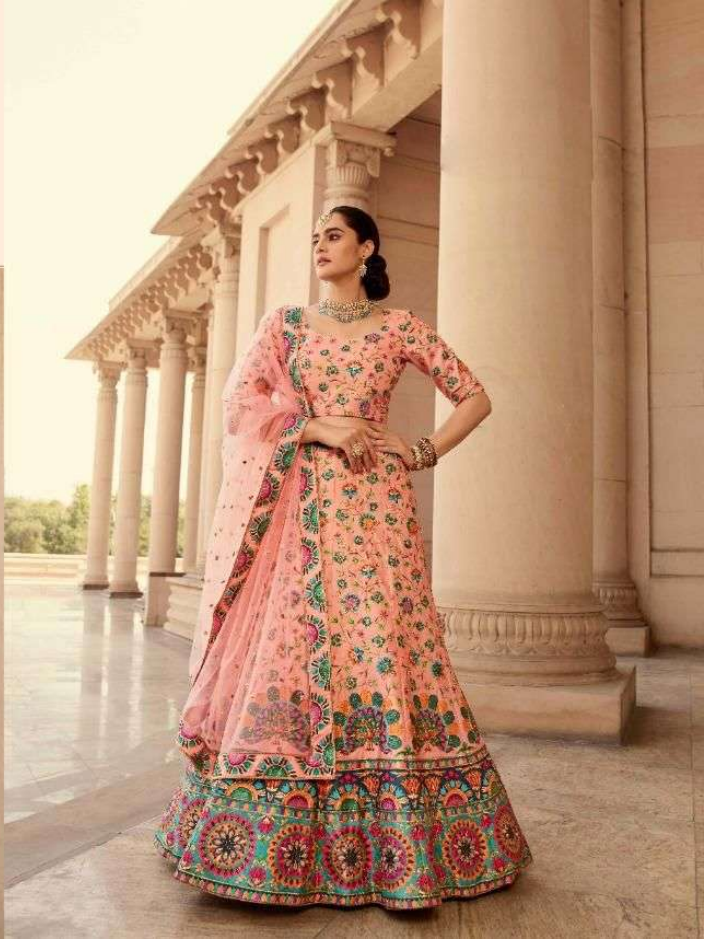

Swastika bhkala