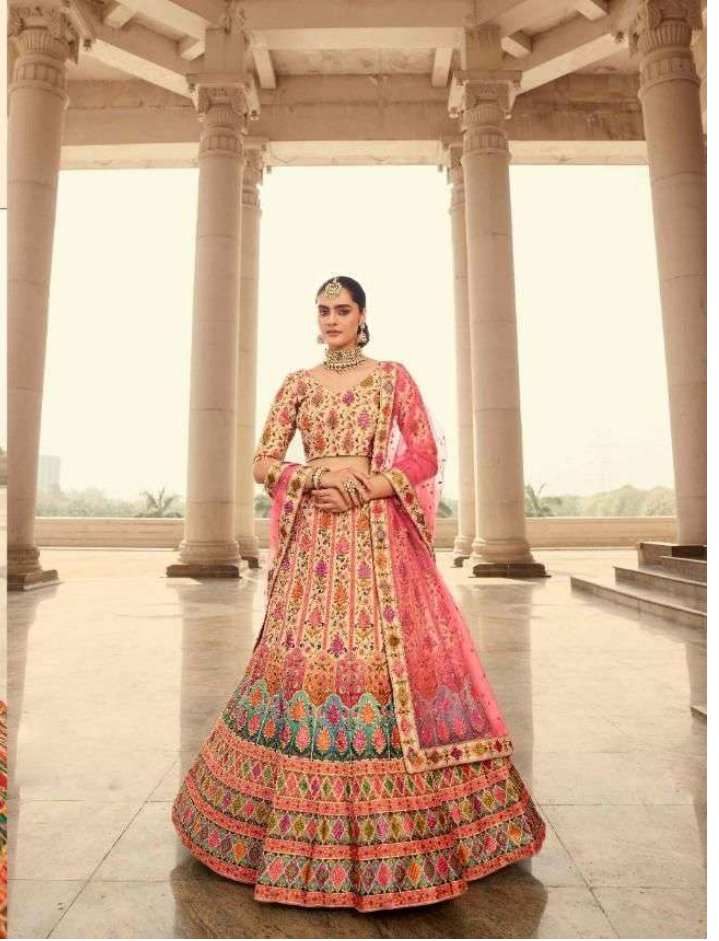

Swastika bhkala

• 2031 •