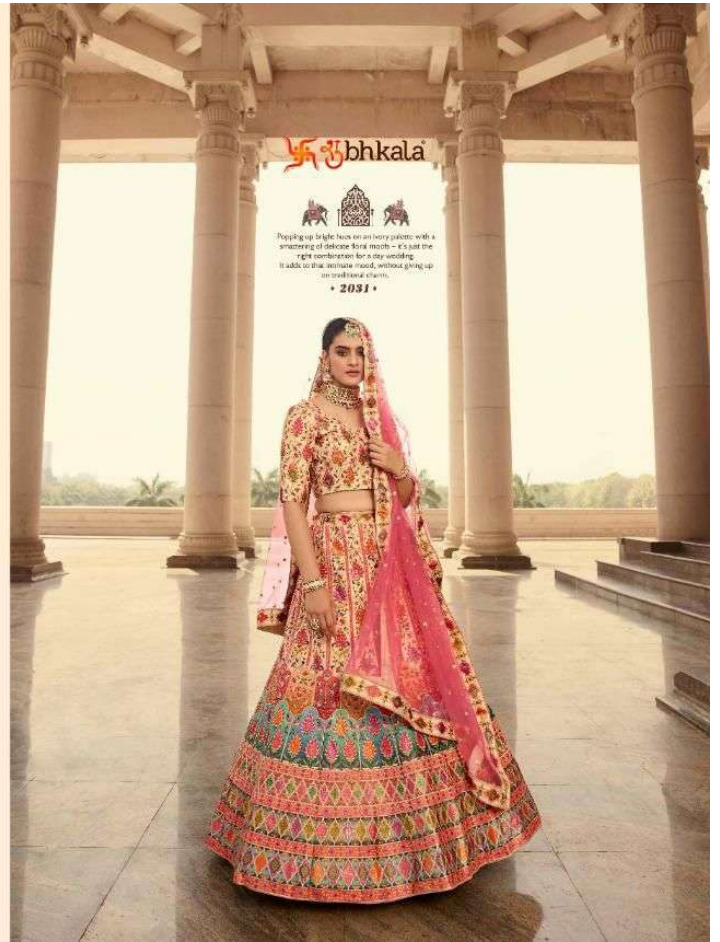

• 2033 •

Swastika bhkala

Poping up bright hues on an ivory palette with a scattering of delicate floral motifs. It's just the right combination for a day wedding. It adds to the romantic mood, without giving up on traditional charm.

• 2031 •

ॐ bhkala

The delicate beauty of a hue like every
kindness and generosity
with all over mirror and embroidery.
This evening
lehenga features a contemporary
design high-lighted
• 2032 •

| Design NO. (SKU) | Main Color | Lehenga Fabric | Choli Fabric | Dupatta Fabric | Size (Semi-Stitched) | Lehenga Work | Choli Work | Dupatta Work | Choli Length MTR | Lehenga Length MTR | Dupatta Length MTR | Weight |
|------------------|--------------|----------------|--------------|----------------|------------------------|--|--|--|------------------|--------------------|--------------------|--------|
| 2031 | Beige – Pink | Art Silk | Art Silk | NET | UPTO 42 BUST AND WAIST | Embroidery With Print And Swarovski Work | Embroidery With Print And Swarovski Work | Embroidery With Print And Swarovski Work | 1 MTR | 42 INCH | 2.40 MTR | 3 KG |
| 2032 | Multi Color | Art Silk | Art Silk | NET | UPTO 42 BUST AND WAIST | Embroidery With Print And Mirror Work | Embroidery With Print And Mirror Work | Embroidery With Print And Mirror Work | 1 MTR | 42 INCH | 2.40 MTR | 3 KG |
| 2033 | Yellow | Art Silk | Art Silk | NET | UPTO 42 BUST AND WAIST | Embroidery With Print And Diamond Work | Embroidery With Print And Diamond Work | Embroidery With Print And Diamond Work | 1 MTR | 42 INCH | 2.40 MTR | 3 KG |
| 2034 | Peach | Art Silk | Art Silk | NET | UPTO 42 BUST AND WAIST | Embroidery With Print And Swarovski Work | Embroidery With Print And Swarovski Work | Embroidery With Print And Swarovski Work | 1 MTR | 42 INCH | 2.40 MTR | 3 KG |