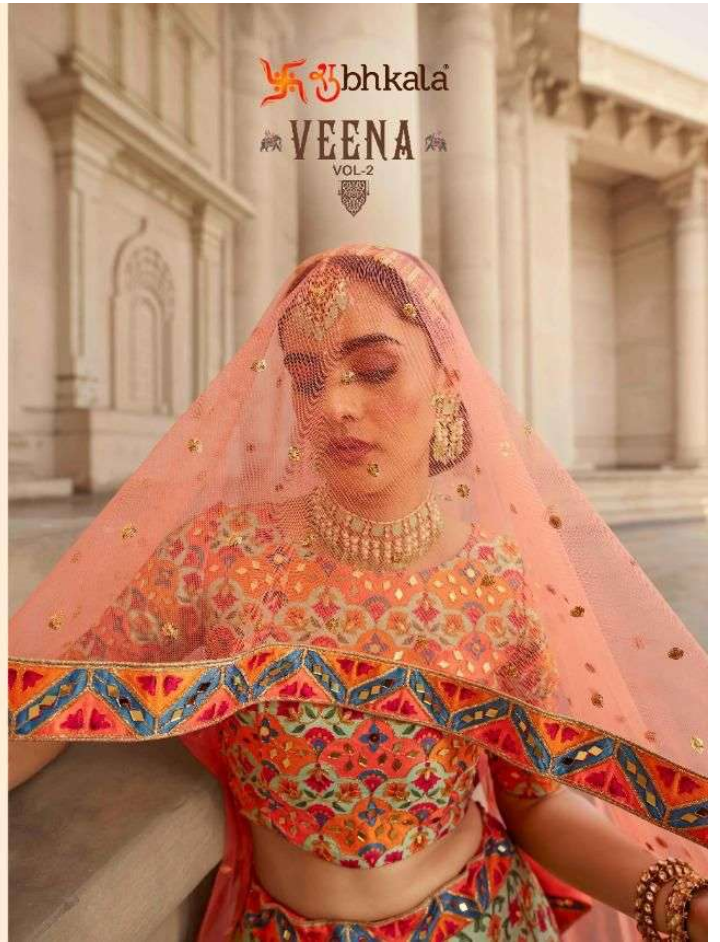

bhkalá
VEENA
VOL-2