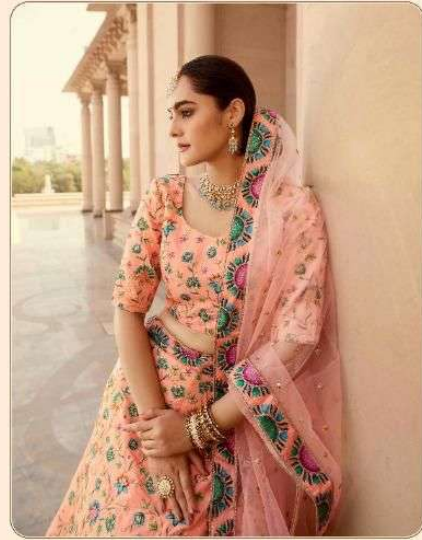

शुभकला bhkala

• 2024 •