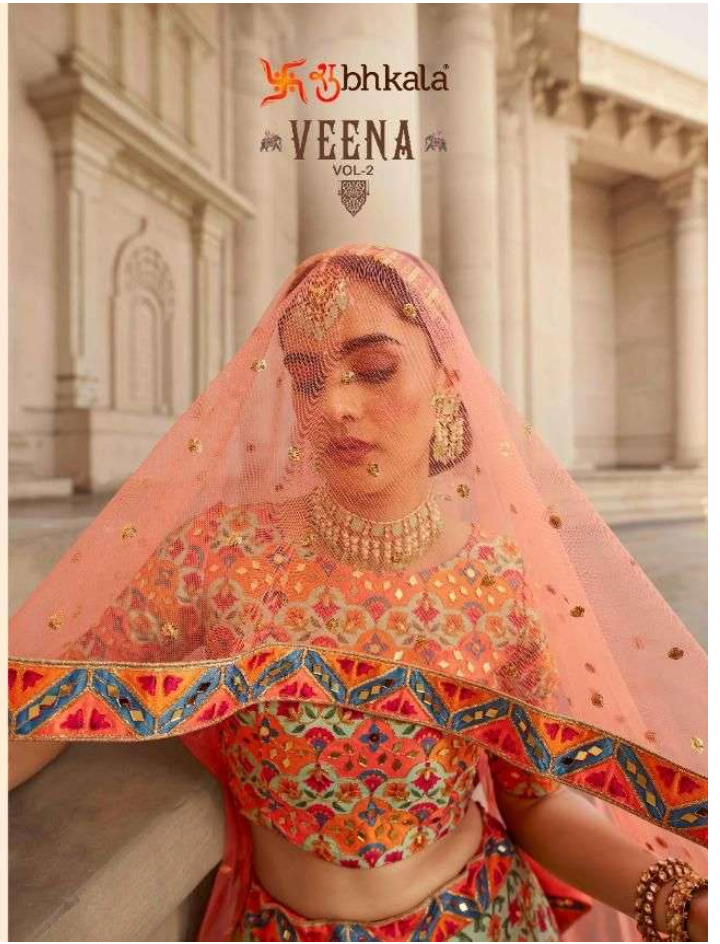

bhkalá
VEENA
VOL-2