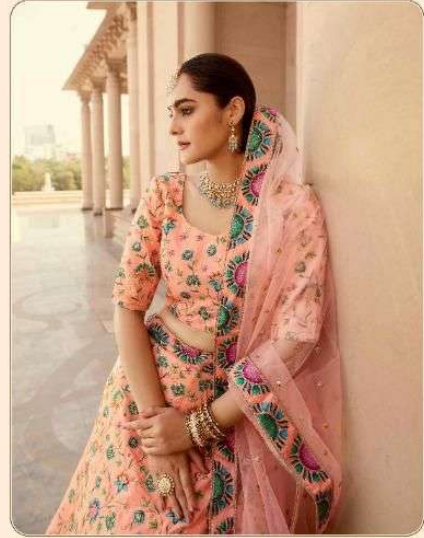

शुभकला bhkala

• 2024 •