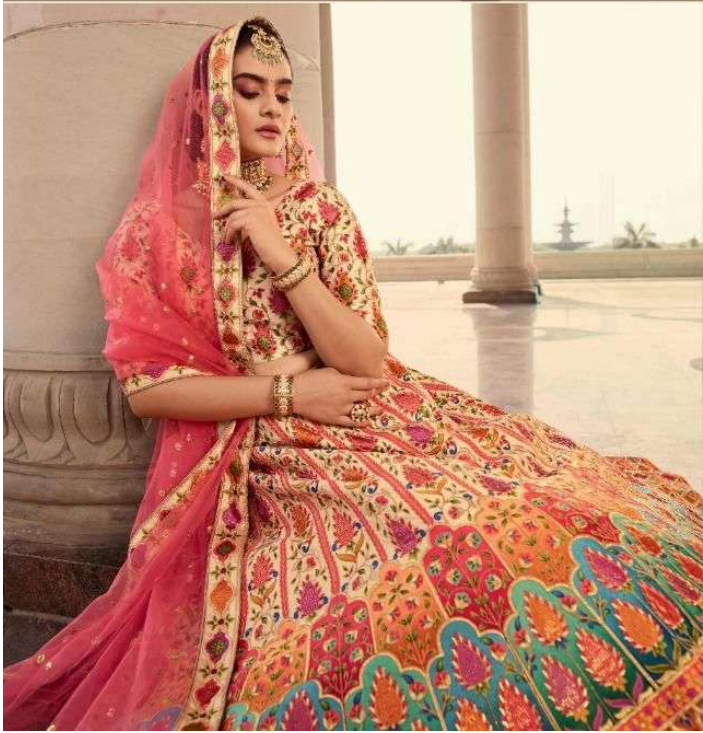

Swastika bhkala

• 2031 •