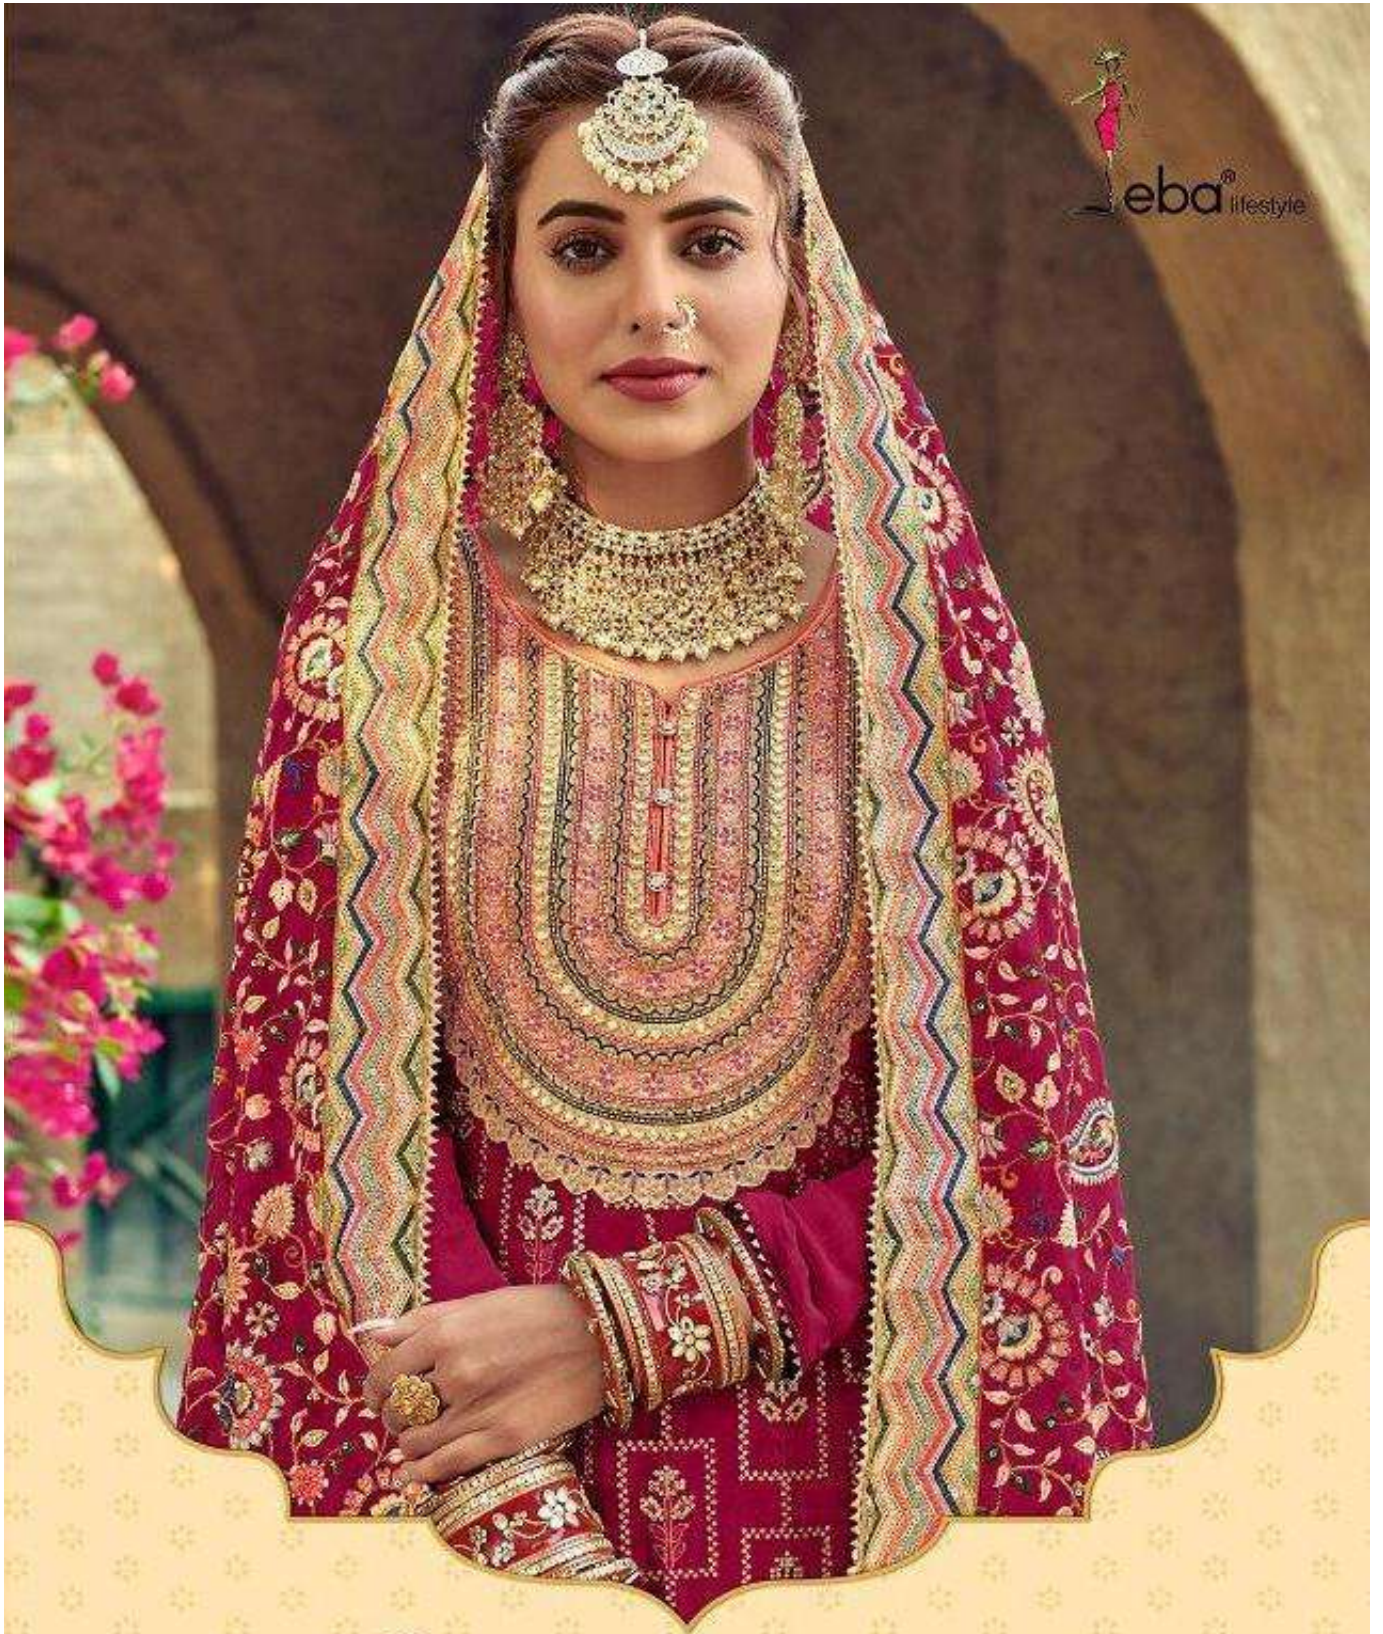

# Satrangi

SPECIAL

*Golden beauty*  
Shades of winter  
Polished

Collection and mesmerize

1208

1210

*Oriented silhouettes*

Step out in style this season

Duppta- blooming gourgette

Bottom & inner- dull santoon

Rate - 1899/-

Satrangi