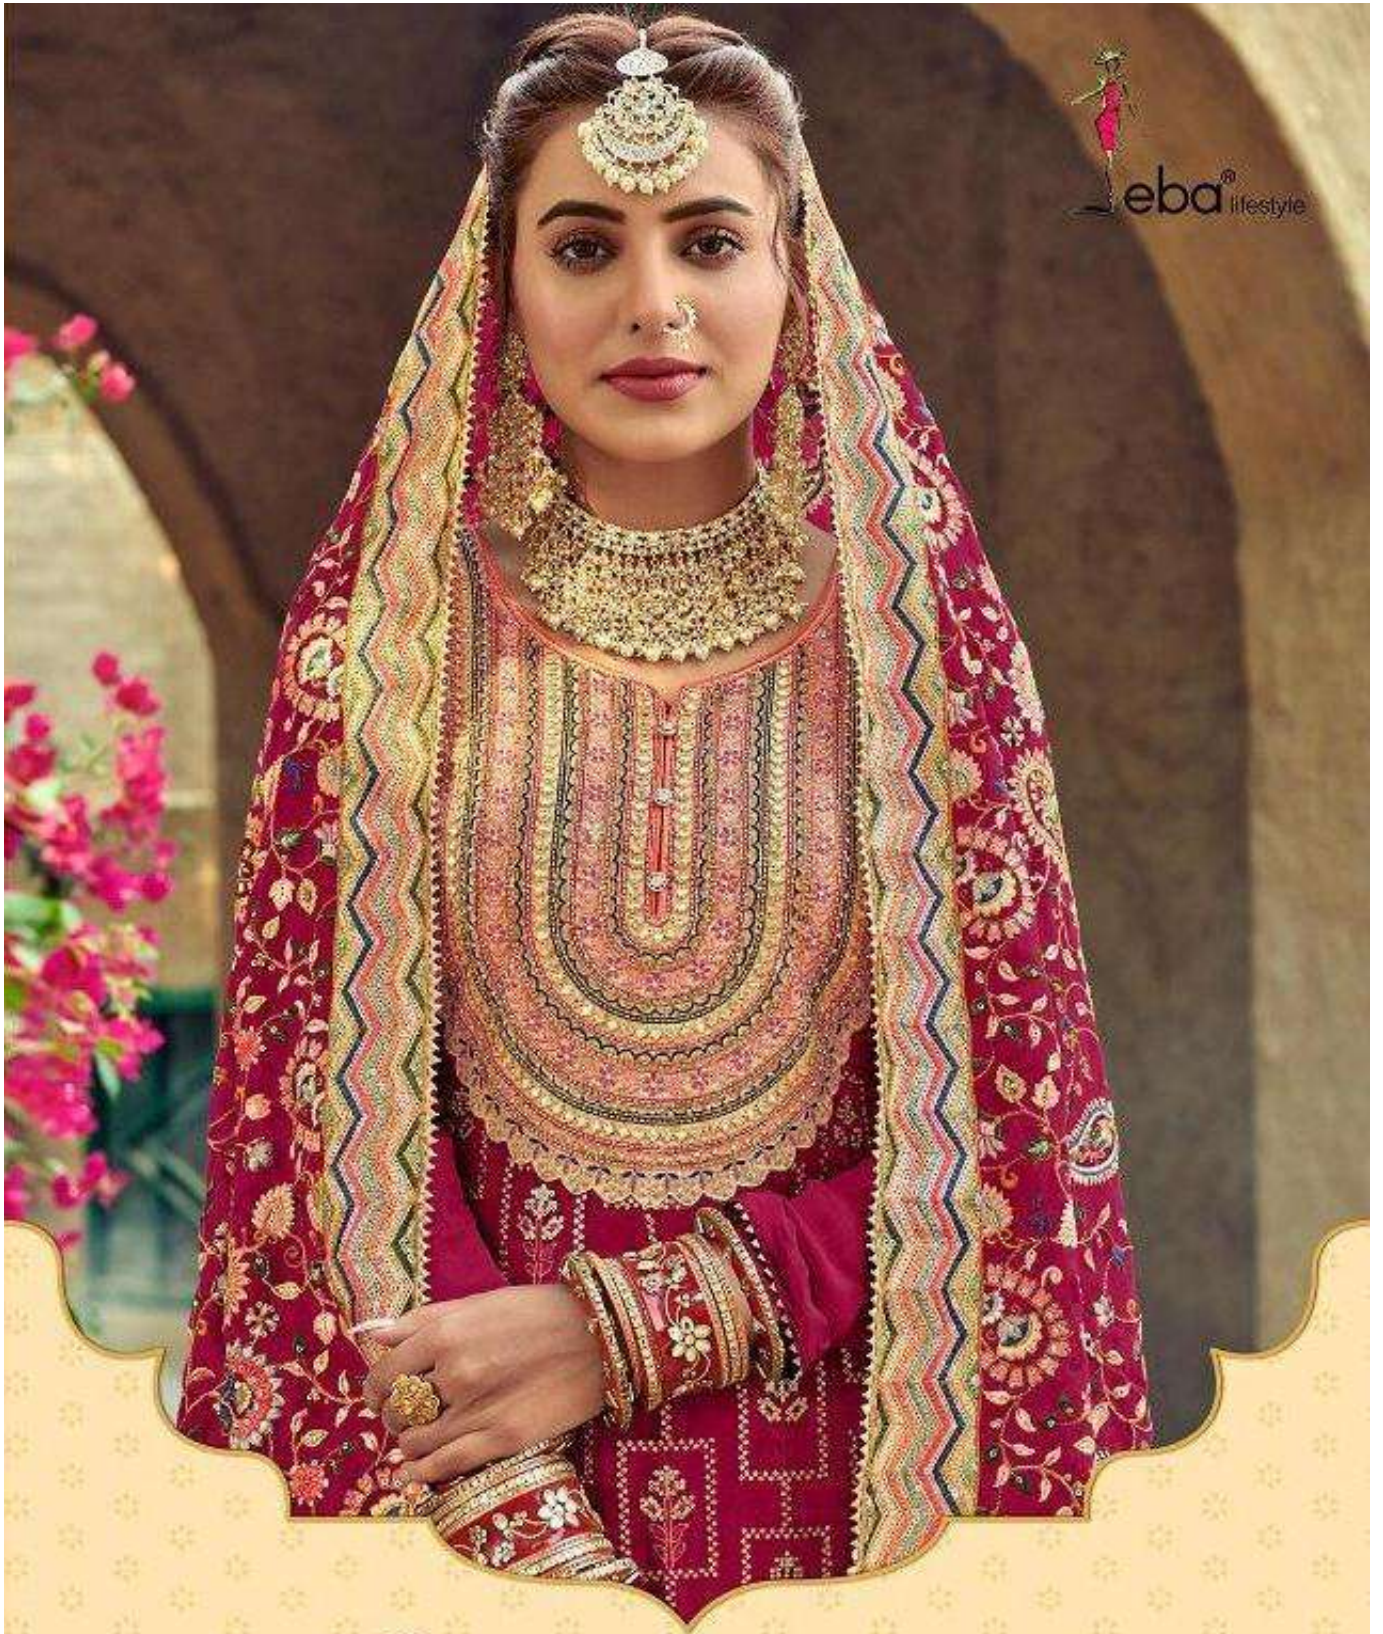

Satrangi

SPECIAL

Satrangi

SPECIAL

Golden beauty
Shades of winter
Polished

ebd lifestyle

Collection and mesmerize

1208

1210

Oriented silhouettes

Step out in style this season

eba[®] lifestyle

1207

A born classic beauty style passion

1207

1208

1209

1210

Top - Blooming georgette

Duppta- blooming gourgette

Bottom & inner- dull santoon

Rate - 1899/-

Satrangi