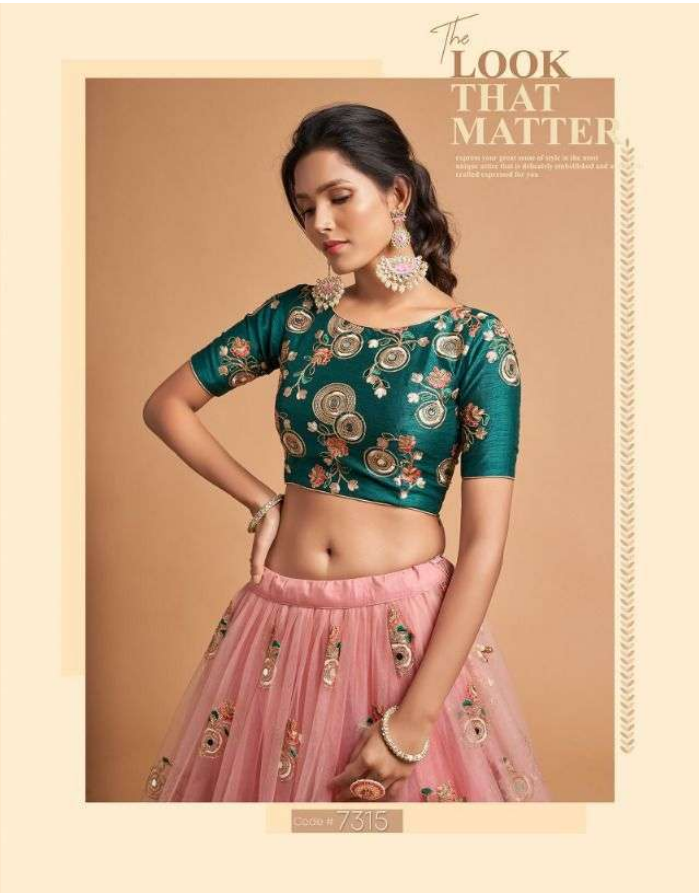

## ZEEL CLOTHING / NEO ROMANTIC VOL - 02

SKU/CODE	MAIN COLOR	LEHENGA FABRIC	BLOUSE FABRIC	LEHANGA FLAIR	SIZE (SEMI STITCHED)	WORK TYPE	PRICE (EXCLUDING GST (1.2%) AND SHIPPING)
7306	BLACK	SOFT NET	SOFT NET	4.50 Mtr	UP TO 42 (BUST AND WAIST)	Zari With Multipal Sequins Embroidery Work	3500/- (FLAT)
7307	GREY	SOFT NET	SOFT NET	3.50 Mtr	UP TO 42 (BUST AND WAIST)	Thread,Zari,Dori and Sequins Embroidery Work	2950/- (FLAT)
7308	BLACK	SOFT NET	SOFT NET	3.50 Mtr	UP TO 42 (BUST AND WAIST)	Thread and Multipal Sequins Embroidery Work	2600/- (FLAT)
7309	DUSTY PINK	SOFT NET	SOFT NET	3.50 Mtr	UP TO 42 (BUST AND WAIST)	Zari, Badal,Dori,and Thread Embroidery Work	2800/- (FLAT)
7310	HOT PINK	SOFT NET	SOFT NET	3.50 Mtr	UP TO 42 (BUST AND WAIST)	Thread and Multipal Sequins Embroidery Work	2600/- (FLAT)
7311	NAVY BLUE	SOFT NET	SOFT NET	4.50 Mtr	UP TO 42 (BUST AND WAIST)	Zari, Badal,Dori,and Thread Embroidery Work	2850/- (FLAT)
7312	GREY	SOFT NET	SOFT NET	3.50 Mtr	UP TO 42 (BUST AND WAIST)	Zari, Badal,Dori,and Thread Embroidery Work	3150/- (FLAT)
7313	BLUSH PINK	SOFT NET	SOFT NET	4.50 Mtr	UP TO 42 (BUST AND WAIST)	Zari, Badal,Dori,and Thread Embroidery Work	2850/- (FLAT)
7314	SKY BLUE	SOFT NET	SOFT NET	4.50 Mtr	UP TO 42 (BUST AND WAIST)	Zari, Badal,Dori,and Thread Embroidery Work	2950/- (FLAT)
7315	PEACH	SOFT NET	ART SILK	3.50 Mtr	UP TO 42 (BUST AND WAIST)	Thread,Zari,Dori and Sequins Embroidery Work	3300/- (FLAT)