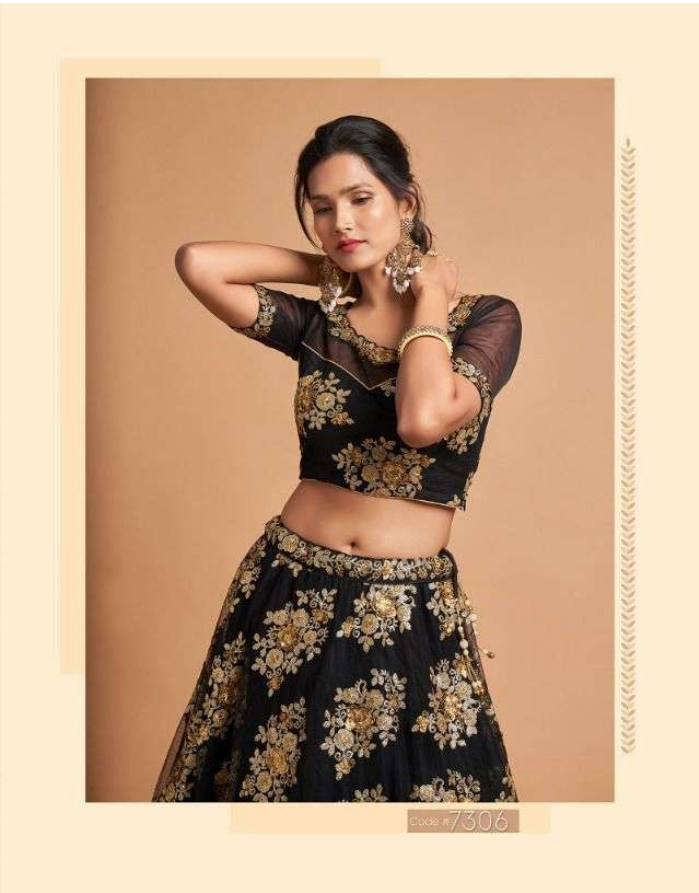

## ZEEL CLOTHING / NEO ROMANTIC VOL - 02

SKU/CODE	MAIN COLOR	LEHENGA FABRIC	BLOUSE FABRIC	LEHANGA FLAIR	SIZE (SEMI STITCHED)	WORK TYPE	PRICE (EXCLUDING GST (1.2%) AND SHIPPING)
7306	BLACK	SOFT NET	SOFT NET	4.50 Mtr	UP TO 42 (BUST AND WAIST)	Zari With Multipal Sequins Embroidery Work	3500/- (FLAT)
7307	GREY	SOFT NET	SOFT NET	3.50 Mtr	UP TO 42 (BUST AND WAIST)	Thread,Zari,Dori and Sequins Embroidery Work	2950/- (FLAT)
7308	BLACK	SOFT NET	SOFT NET	3.50 Mtr	UP TO 42 (BUST AND WAIST)	Thread and Multipal Sequins Embroidery Work	2600/- (FLAT)
7309	DUSTY PINK	SOFT NET	SOFT NET	3.50 Mtr	UP TO 42 (BUST AND WAIST)	Zari, Badal,Dori,and Thread Embroidery Work	2800/- (FLAT)
7310	HOT PINK	SOFT NET	SOFT NET	3.50 Mtr	UP TO 42 (BUST AND WAIST)	Thread and Multipal Sequins Embroidery Work	2600/- (FLAT)
7311	NAVY BLUE	SOFT NET	SOFT NET	4.50 Mtr	UP TO 42 (BUST AND WAIST)	Zari, Badal,Dori,and Thread Embroidery Work	2850/- (FLAT)
7312	GREY	SOFT NET	SOFT NET	3.50 Mtr	UP TO 42 (BUST AND WAIST)	Zari, Badal,Dori,and Thread Embroidery Work	3150/- (FLAT)
7313	BLUSH PINK	SOFT NET	SOFT NET	4.50 Mtr	UP TO 42 (BUST AND WAIST)	Zari, Badal,Dori,and Thread Embroidery Work	2850/- (FLAT)
7314	SKY BLUE	SOFT NET	SOFT NET	4.50 Mtr	UP TO 42 (BUST AND WAIST)	Zari, Badal,Dori,and Thread Embroidery Work	2950/- (FLAT)
7315	PEACH	SOFT NET	ART SILK	3.50 Mtr	UP TO 42 (BUST AND WAIST)	Thread,Zari,Dori and Sequins Embroidery Work	3300/- (FLAT)