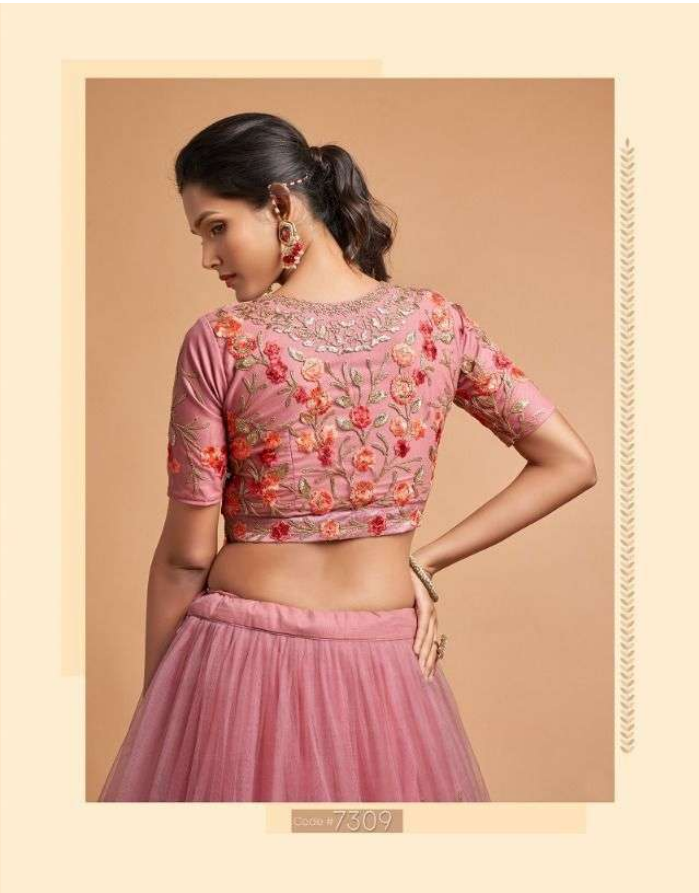

# Neo Romantic

EXCLUSIVE DESIGNER COLLECTION...

Vol-2

The  
**RUNWAY  
ALERT**

get ready to see the fashion world all fire  
with bold colors and dramatic patterns!

Code #7308

Code # 7307

*The*  
**RUNWAY  
ALERT**