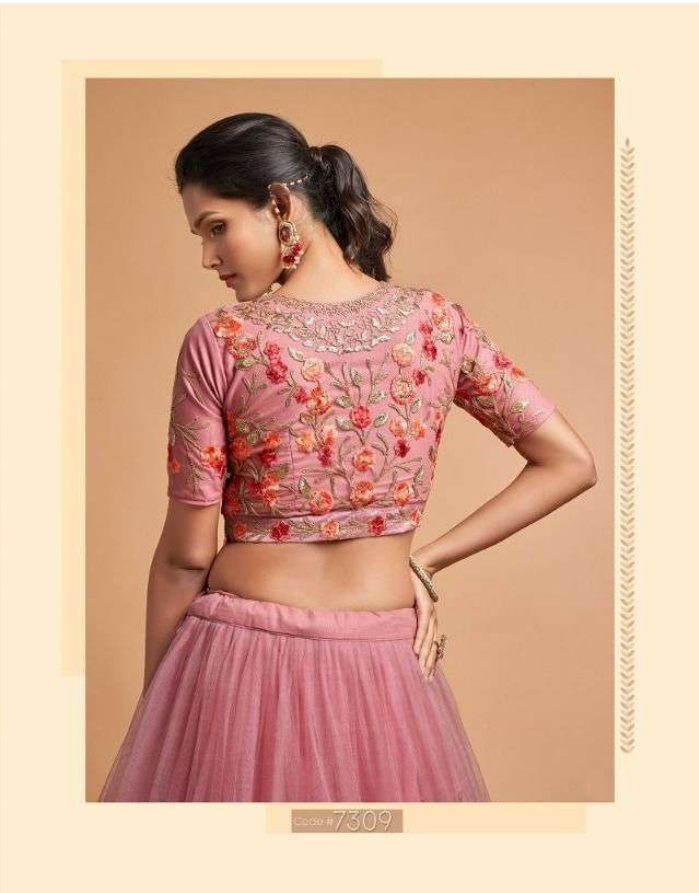

Zeel Clothing
inspire create
LOVE

Neo Romantic

EXCLUSIVE DESIGNER COLLECTION...

Vol-2

The
**RUNWAY
ALERT**

get ready to see the fashion world all fire
with bold colors and dramatic patterns!

Code #7308

Code # 7307

Zeel Clothing
inspire create
LOVE

Neo Romantic

EXCLUSIVE DESIGNER COLLECTION...

Vol-2

Neo Romantic

EXCLUSIVE DESIGNER COLLECTION Vol-2

ZEEL CLOTHING / NEO ROMANTIC VOL - 02

SKU/CODE	MAIN COLOR	LEHENGA FABRIC	BLOUSE FABRIC	LEHANGA FLAIR	SIZE (SEMI STITCHED)	WORK TYPE	PRICE (EXCLUDING GST (1.2%) AND SHIPPING)
7306	BLACK	SOFT NET	SOFT NET	4.50 Mtr	UP TO 42 (BUST AND WAIST)	Zari With Multipal Sequins Embroidery Work	3500/- (FLAT)
7307	GREY	SOFT NET	SOFT NET	3.50 Mtr	UP TO 42 (BUST AND WAIST)	Thread,Zari,Dori and Sequins Embroidery Work	2950/- (FLAT)
7308	BLACK	SOFT NET	SOFT NET	3.50 Mtr	UP TO 42 (BUST AND WAIST)	Thread and Multipal Sequins Embroidery Work	2600/- (FLAT)
7309	DUSTY PINK	SOFT NET	SOFT NET	3.50 Mtr	UP TO 42 (BUST AND WAIST)	Zari, Badal,Dori,and Thread Embroidery Work	2800/- (FLAT)
7310	HOT PINK	SOFT NET	SOFT NET	3.50 Mtr	UP TO 42 (BUST AND WAIST)	Thread and Multipal Sequins Embroidery Work	2600/- (FLAT)
7311	NAVY BLUE	SOFT NET	SOFT NET	4.50 Mtr	UP TO 42 (BUST AND WAIST)	Zari, Badal,Dori,and Thread Embroidery Work	2850/- (FLAT)
7312	GREY	SOFT NET	SOFT NET	3.50 Mtr	UP TO 42 (BUST AND WAIST)	Zari, Badal,Dori,and Thread Embroidery Work	3150/- (FLAT)
7313	BLUSH PINK	SOFT NET	SOFT NET	4.50 Mtr	UP TO 42 (BUST AND WAIST)	Zari, Badal,Dori,and Thread Embroidery Work	2850/- (FLAT)
7314	SKY BLUE	SOFT NET	SOFT NET	4.50 Mtr	UP TO 42 (BUST AND WAIST)	Zari, Badal,Dori,and Thread Embroidery Work	2950/- (FLAT)
7315	PEACH	SOFT NET	ART SILK	3.50 Mtr	UP TO 42 (BUST AND WAIST)	Thread,Zari,Dori and Sequins Embroidery Work	3300/- (FLAT)