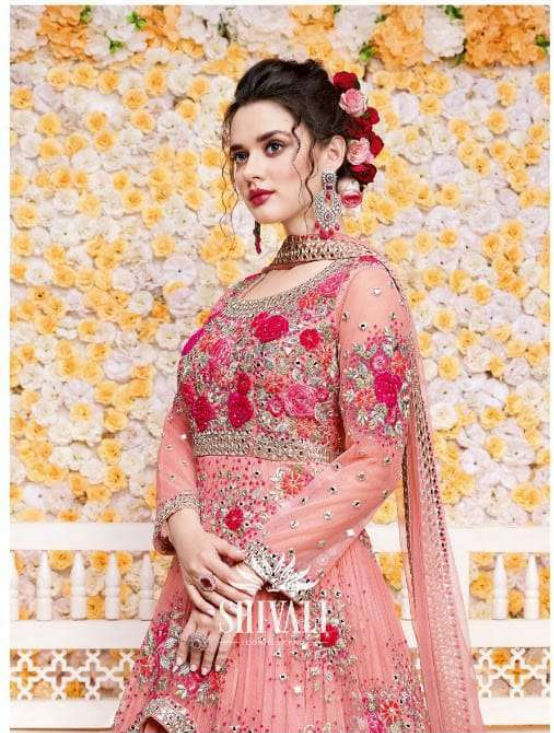

SHIVALI[®]
— ICONIC TREND —

D.No.005

L,XL

2 COLORS

FAB:GEORGETTE

2499

L,XL,XXL
2 COLORS

FAB:GEORGETTE
2875

L,XL,XXL
2 COLORS

4625

L,XL COMBO
EXTRA XXL

SHIVALI
ICONIC TREND

The secret of great style is to feel good in what you wear!

1029
The WEDDING glory

4499

C.I-06

L,XL
2 COLORS

FAB:GEORGETTE
3249

XXL

SHIVALI
— ICONIC TREND —

With vibrant colours and eclectic designs you will be ready to face the spotlight as you glide by in this absolutely elegant marvel accenting the gorgeous feeling!