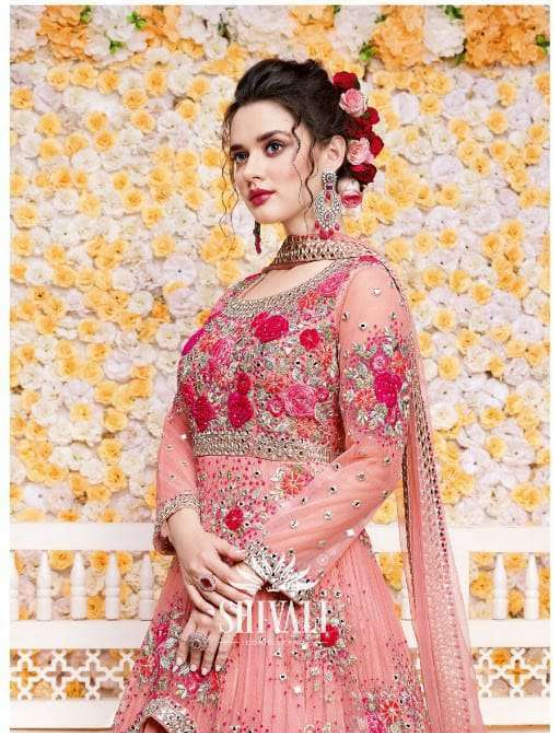

SHIVALI<sup>®</sup>  
— ICONIC TREND —

D.No.005

L,XL

2 COLORS

FAB:GEORGETTE

2499

L,XL,XXL  
2 COLORS

FAB:GEORGETTE  
2875

SHIVALI<sup>®</sup>  
— ICONIC TREND —

SHIVALI<sup>®</sup>  
— ICONIC TREND —

B-779

L,XL,XXL  
2 COLORS

4625

SHIVALI  
ICONIC TREND

The secret of great style is to feel good in what you wear!

1029  
The WEDDING glory

L,XL COMBO  
EXTRA XXL

4499

C.I-06

L,XL  
2 COLORS

FAB:GEORGETTE  
3249

**SHIVALI**  
— ICONIC TREND —

With vibrant colours and eclectic designs you will be ready to face the spotlight as you glide by in this absolutely elegant marvel accenting the gorgeous feeling!

JA-268

**XXL**

**FAB:GEORGETTE  
2625**

SHIVALI<sup>TM</sup>  
— ICONIC TREND —  
DH-93

SHIVALI  
— ICONIC TREND —

AMAZING

L,XL COMBO

3499