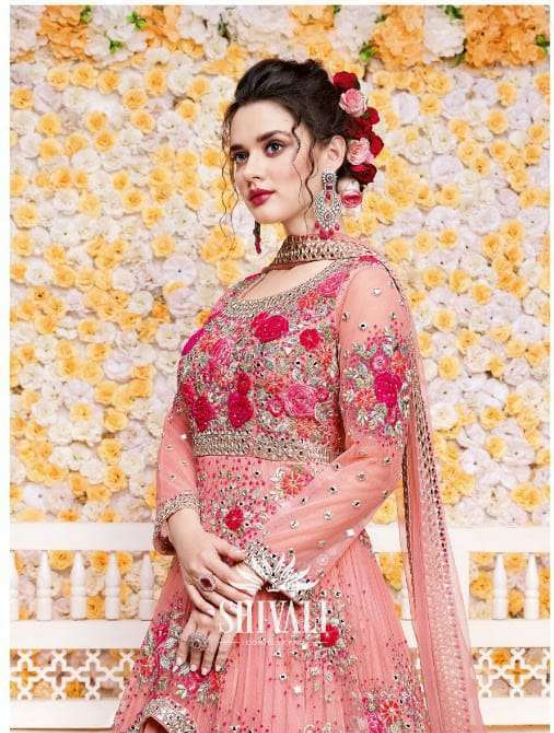

SHIVALI<sup>®</sup>  
— ICONIC TREND —

D.No.005

SHIVALI<sup>®</sup>  
— ICONIC TREND —

L,XL

2 COLORS

FAB:GEORGETTE

2499

L,XL,XXL  
2 COLORS

FAB:GEORGETTE  
2875

L,XL,XXL  
2 COLORS

4625

L,XL COMBO  
EXTRA XXL

SHIVALI  
ICONIC TREND

The secret of great style is to feel good in what you wear!

1029  
The WEDDING glory

4499

C.I-06

L,XL  
2 COLORS

FAB:GEORGETTE  
3249

XXL

With vibrant colours and eclectic designs you will be ready to face the spotlight as you glide by in this absolutely elegant marvel accenting the gorgeous feeling!