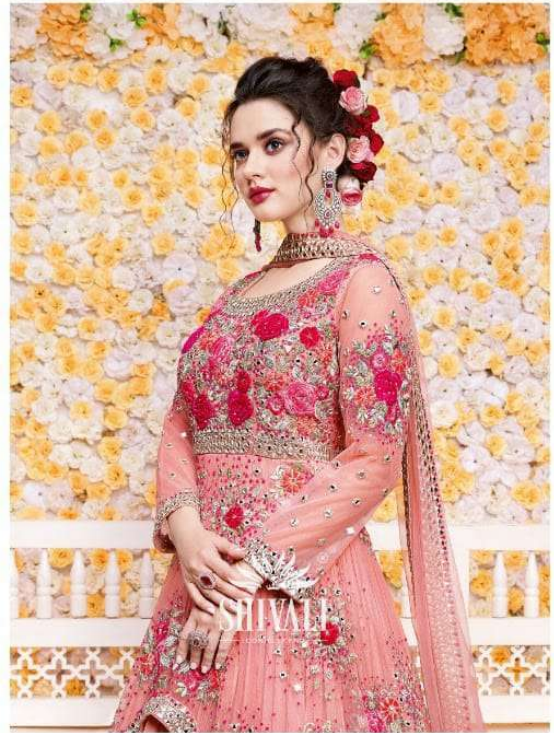

SHIVALI[®]
— ICONIC TREND —

D.No.005

L,XL

2 COLORS

FAB:GEORGETTE

2499

L,XL,XXL
2 COLORS

FAB:GEORGETTE
2875

SHIVALI[®]
— ICONIC TREND —

SHIVALI[®]
— ICONIC TREND —

B-779

L,XL,XXL
2 COLORS

4625

L,XL COMBO
EXTRA XXL

SHIVALI
ICONIC TREND

The secret of great style is to feel good in what you wear!

1029
The WEDDING glory

4499

C.I-06

L,XL
2 COLORS

FAB:GEORGETTE
3249

XXL

SHIVALI
ICONIC TREND

With vibrant colours and eclectic designs you will be ready to face the spotlight as you glide by in this absolutely elegant marvel accenting the gorgeous feeling!