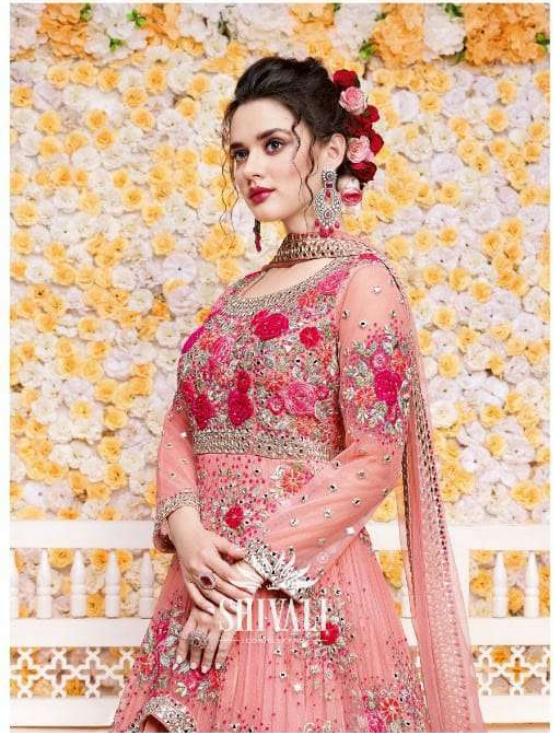

SHIVALI<sup>®</sup>  
— ICONIC TREND —

D.No.005

SHIVALI<sup>®</sup>  
— ICONIC TREND —

L,XL

2 COLORS

FAB:GEORGETTE

2499

L,XL,XXL  
2 COLORS

FAB:GEORGETTE  
2875

SHIVALI  
— ICONIC TREND —

SHIVALI  
— ICONIC TREND —

B-779

L,XL,XXL  
2 COLORS

4625

L,XL COMBO  
EXTRA XXL

SHIVALI  
ICONIC TREND

The secret of great style is to feel good in what you wear!

1029  
The WEDDING glory

4499

C.I-06

L,XL  
2 COLORS

FAB:GEORGETTE  
3249

XXL

SHIVALI  
— ICONIC TREND —

With vibrant colours and eclectic designs you will be ready to face the spotlight as you glide by in this absolutely elegant marvel accenting the gorgeous feeling!

JA-268

FAB:GEORGETTE  
2625

SHIVALI<sup>TM</sup>  
— ICONIC TREND —  
DH-93