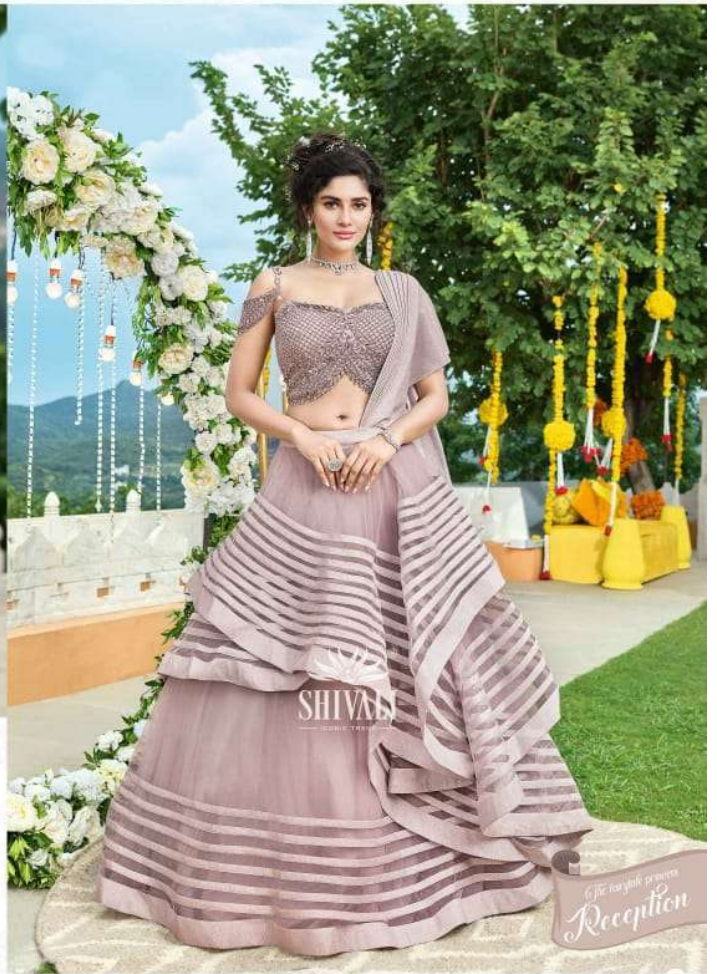

SHIVALITM
— ICONIC TREND —
D.NO.2036

L, XL (COMBO)

1749

L,XL COMBO

SHIVALI
— ICONIC TREND —

With vibrant colours and eclectic designs you will be ready to face the spotlight as you glide by in this absolutely elegant marvel accenting the gorgeous feeling!

L,XL COMBO

1749

SHIVALI
— ELEGANT TRADITION —

SHIVALI

AV-28

L,XL COMBO

1749

SHIVALI
— MODIC TREND —