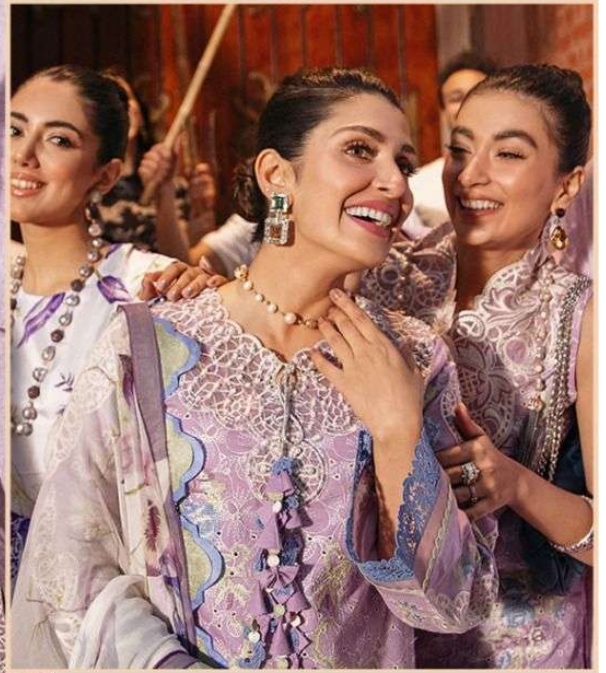

ZARQASH[™]
A BRAND BY **KAYPIRA**

Z- 2146

FEBRIC DETAILS

TOP :- LAWN COTTON HEAVY EMBROIDRED

BOTTOM :- SEMI LAWN

DUPATTA :- HEAVY CHIFFON DIGITAL PRINTED

ZARQASH[™]
A BRAND BY **KAYPIRA**

Z- 2146

FEBRIC DETAILS

TOP :- LAWN COTTON HEAVY EMBROIDRED

BOTTOM :- SEMI LAWN

DUPATTA :- HEAVY CHIFFON DIGITAL PRINTED

ZARQASH[™]
A BRAND BY **KUTAYYERKA**

Z- 2142

FEBRIC DETAILS

TOP :- LAWN COTTON HEAVY EMBROIDRED

BOTTOM :- SEMI LAWN

DUPATTA :- HEAVY CHIFFON DIGITAL PRINTED

ZARQASH[™]
A BRAND BY **KHAYYER**

Z- 2143

FEBRIC DETAILS

TOP :- LAWN COTTON HEAVY EMBROIDRED

BOTTOM :- SEMI LAWN

DUPATTA :- HEAVY CHIFFON DIGITAL PRINTED

FEBRIC DETAILS

TOP :- LAWN COTTON HEAVY EMBROIDRED

BOTTOM :- SEMI LAWN

DUPATTA :- HEAVY CHIFFON DIGITAL PRINTED