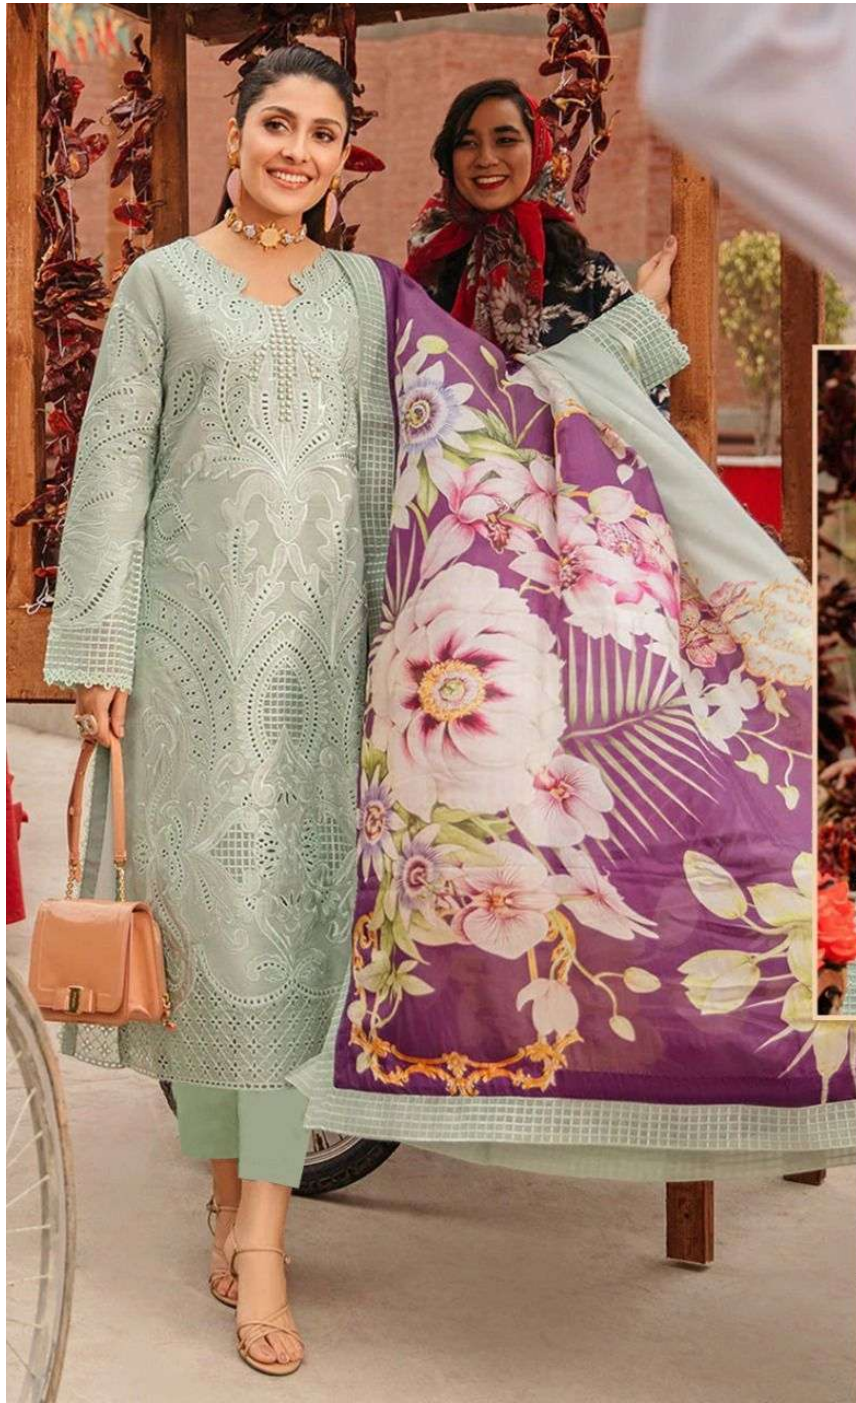

FEBRIC DETAILS

TOP :- LAWN COTTON HEAVY EMBROIDRED

BOTTOM :- SEMI LAWN

DUPATTA :- HEAVY CHIFFON DIGITAL PRINTED

ZARQASH[™]
A BRAND BY **KUTAYYER**

Z- 2142

FEBRIC DETAILS

TOP :- LAWN COTTON HEAVY EMBROIDRED

FEBRIC DETAILS

TOP :- LAWN COTTON HEAVY EMBROIDRED

BOTTOM :- SEMI LAWN

DUPATTA :- HEAVY CHIFFON DIGITAL PRINTED

ZARQASH[™]
A BRAND BY KARYERA

Z- 2141

FEBRIC DETAILS

TOP :- LAWN COTTON HEAVY EMBROIDRED