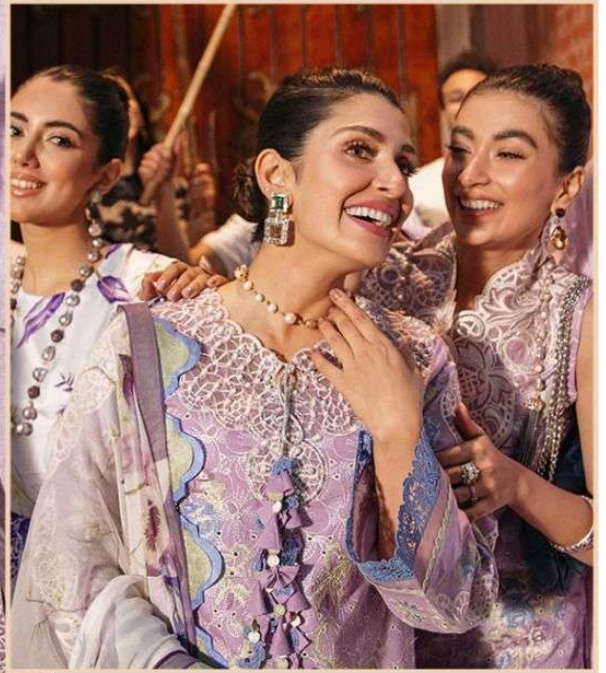

FEBRIC DETAILS

TOP :- LAWN COTTON HEAVY EMBROIDRED

BOTTOM :- SEMI LAWN

DUPATTA :- HEAVY CHIFFON DIGITAL PRINTED

ZARQASH[™]
A BRAND BY **KUTAYYER**

Z- 2142

FEBRIC DETAILS

TOP :- LAWN COTTON HEAVY EMBROIDRED

BOTTOM :- SEMI LAWN

DUPATTA :- HEAVY CHIFFON DIGITAL PRINTED

ZARQASH[™]
A BRAND BY **KHAYYER**

Z- 2143

FEBRIC DETAILS

TOP :- LAWN COTTON HEAVY EMBROIDRED

BOTTOM :- SEMI LAWN

DUPATTA :- HEAVY CHIFFON DIGITAL PRINTED

ZARQASH[™]
A BRAND BY **KHAYYER**

Z- 2144

FEBRIC DETAILS

TOP :- LAWN COTTON HEAVY EMBROIDRED

BOTTOM :- SEMI LAWN

DUPATTA :- HEAVY CHIFFON DIGITAL PRINTED

ZARQASH[™]
A BRAND BY **KHAYYER**

Z- 2145