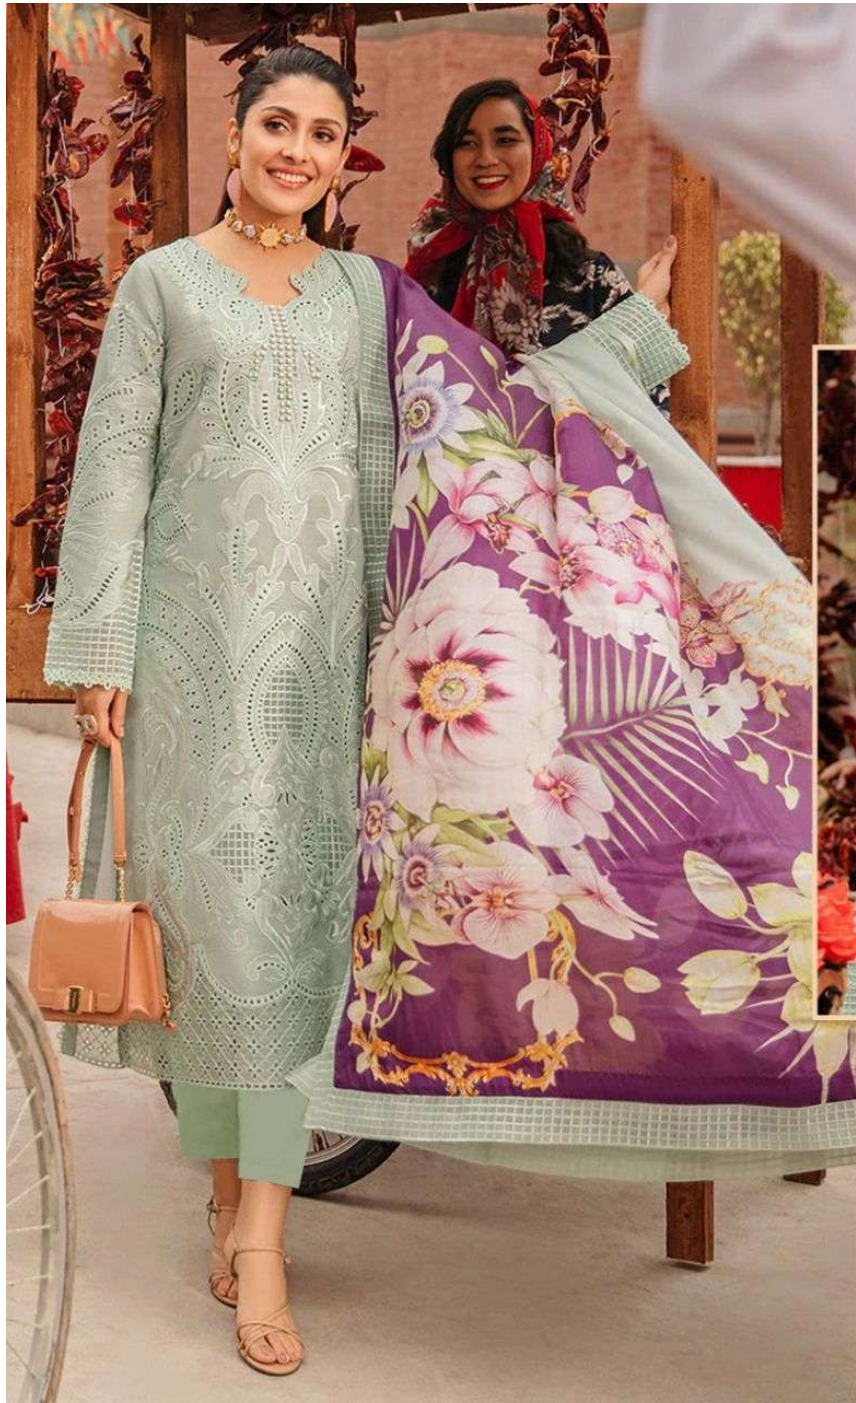

FEBRIC DETAILS

TOP :- LAWN COTTON HEAVY EMBROIDRED

BOTTOM :- SEMI LAWN

DUPATTA :- HEAVY CHIFFON DIGITAL PRINTED

ZARQASH[™]
A BRAND BY **KUTAYYERKA**

Z- 2142

FEBRIC DETAILS

TOP :- LAWN COTTON HEAVY EMBROIDRED

FEBRIC DETAILS

TOP :- LAWN COTTON HEAVY EMBROIDRED

BOTTOM :- SEMI LAWN

DUPATTA :- HEAVY CHIFFON DIGITAL PRINTED

ZARQASH[™]
A BRAND BY KARYPRA

Z- 2141

FEBRIC DETAILS

TOP :- LAWN COTTON HEAVY EMBROIDRED