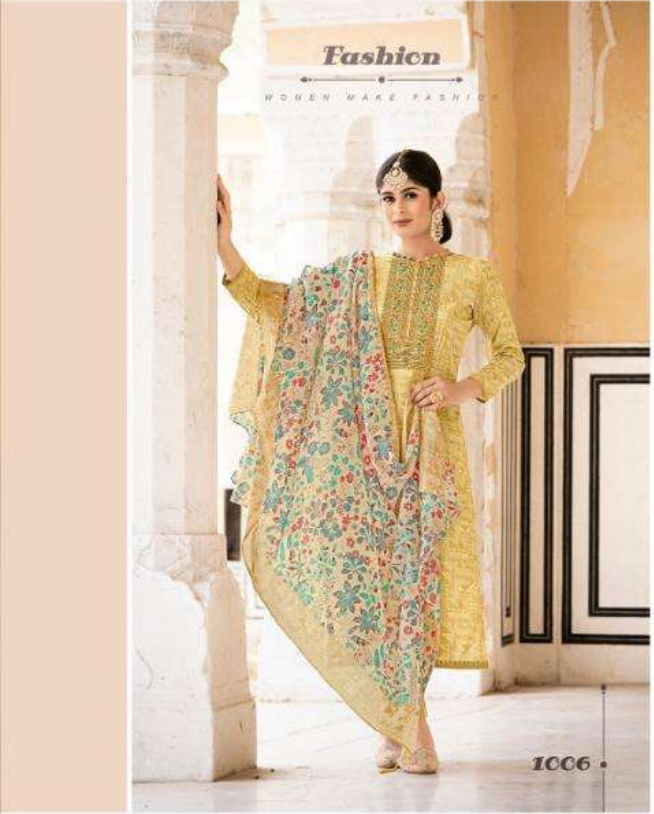

NASHEEN

NASHEEN

Trendy

ALKA TALEKAR/STYLING

Vogue

EMERSE THE JOURNEY

Delicate
HOW FANTASTIC IS SHE

• 1007

Style

"FASHIONS FADE, STYLE IS ETERNAL"

Dreams

SONIT DESIGN CLOTHES . I DESIGN DREAMS

• 1005

1001

1002

1005