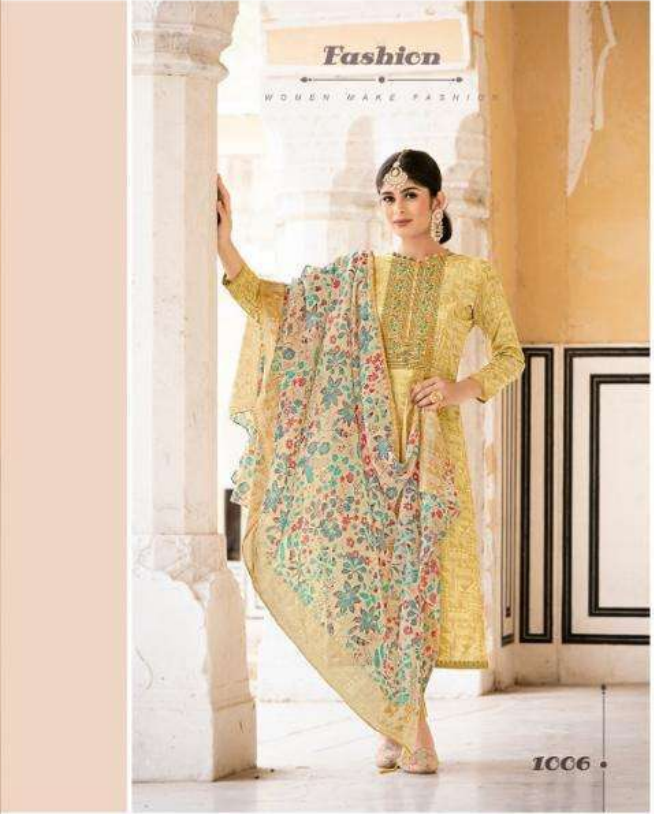

NASHEEN

NASHEEN

Trendy

ALKA TALEKAR/STYLING

Vogue

EMERSE THE JOURNEY

Delicate
HOW FANTASTIC IS SHE

ICCI •

• 1007

Style

"FASHIONS FADE, STYLE IS ETERNAL"

Dreams

SONIT DESIGN CLOTHES . I DESIGN DREAMS

• 1005

1001

1002