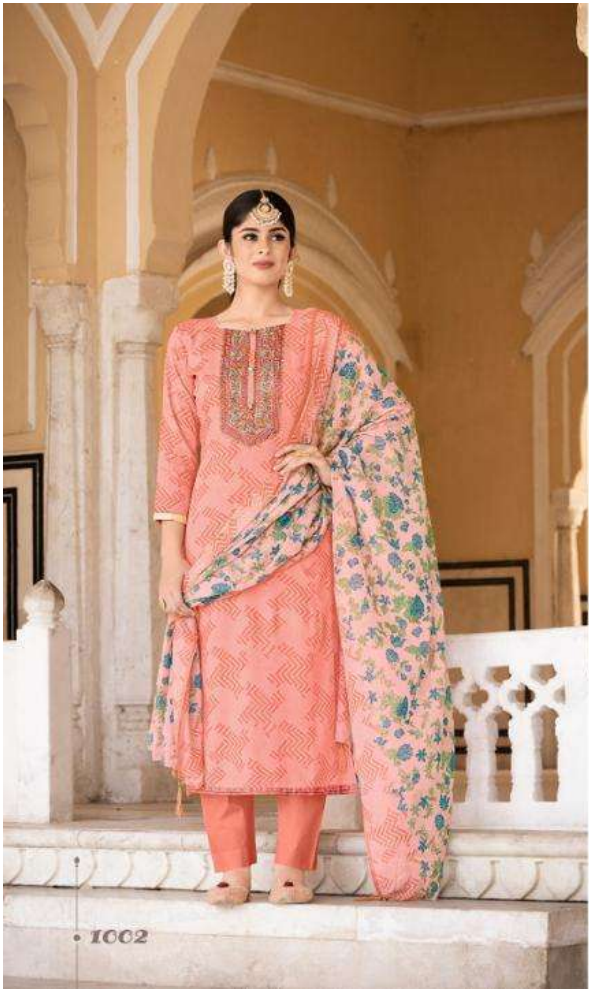

NASHEEN

NASHEEN

Trendy

ALKA TALEKAR/STYLING

Vogue

EMERSE THE JOURNEY

Delicate
HOW FANTASTIC IS SHE

ICCI

• 1007

Style

"FASHIONS FADE, STYLE IS ETERNAL"

Dreams

SONIT DESIGN CLOTHES . I DESIGN DREAMS

• 1005

1001

1002