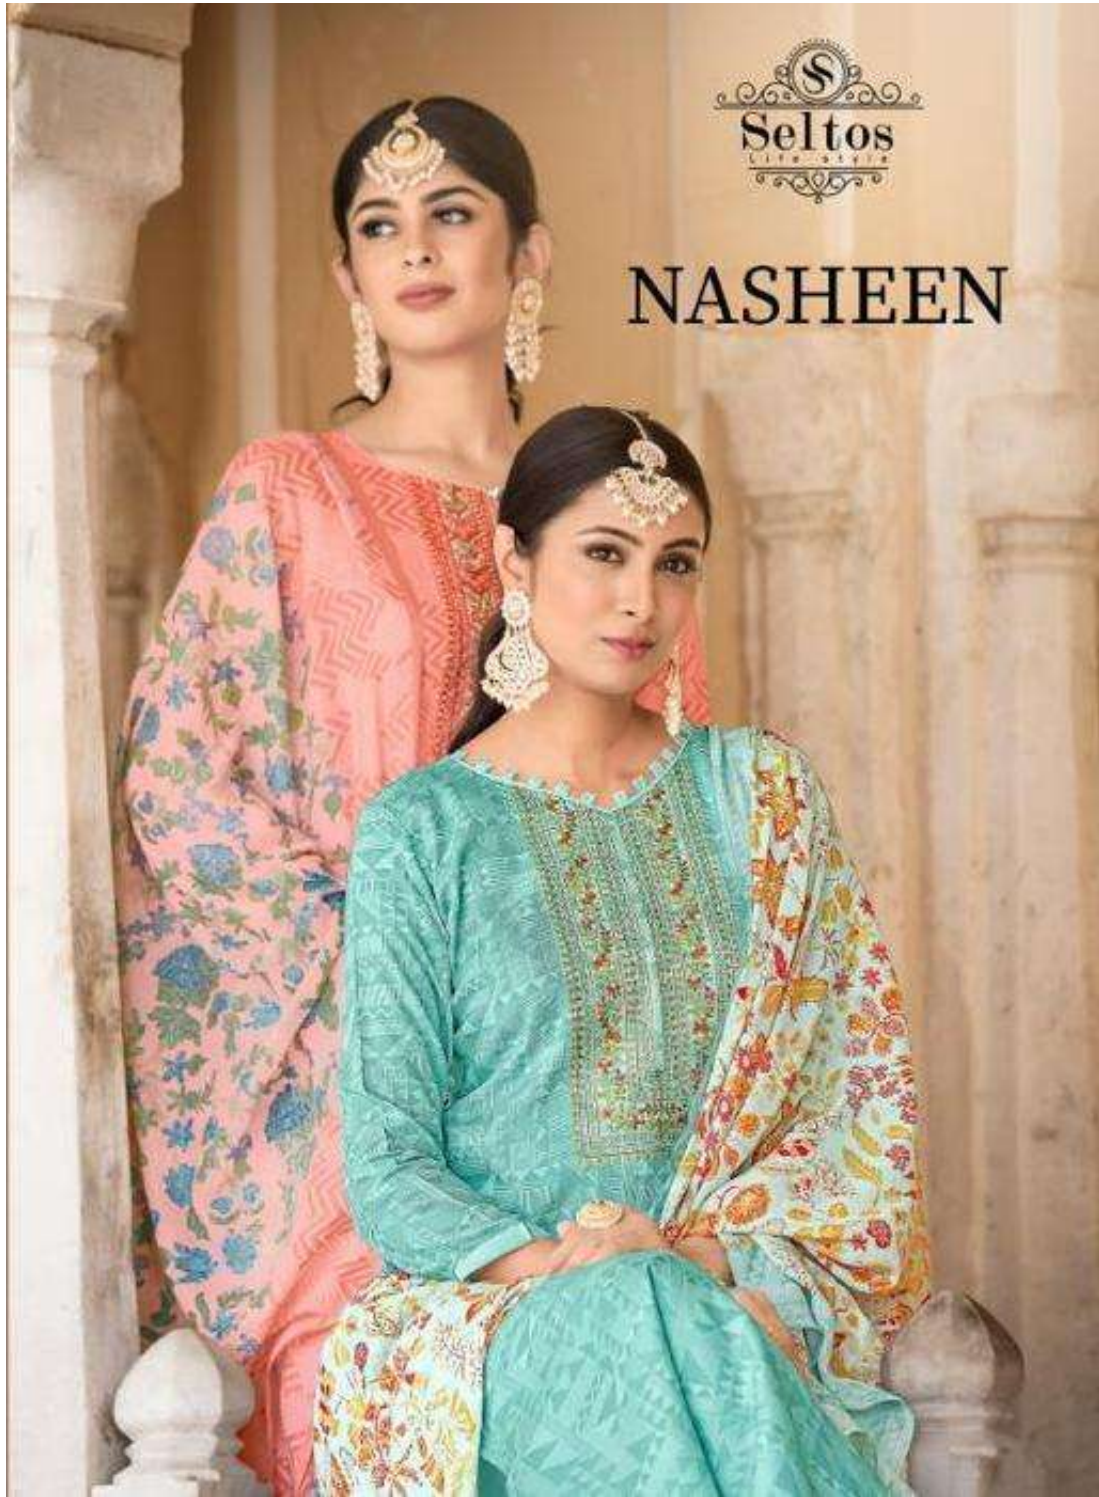

NASHEEN

NASHEEN

Trendy

ALKA TALEKAR/STYLING

Vogue

EMERSE THE JOURNEY

Delicate
HOW FANTASTIC IS SHE

ICCI •

• 1007

Style

"FASHIONS FADE, STYLE IS ETERNAL"

Dreams

SONIT DESIGN CLOTHES . I DESIGN DREAMS

• 1005

1001

1002