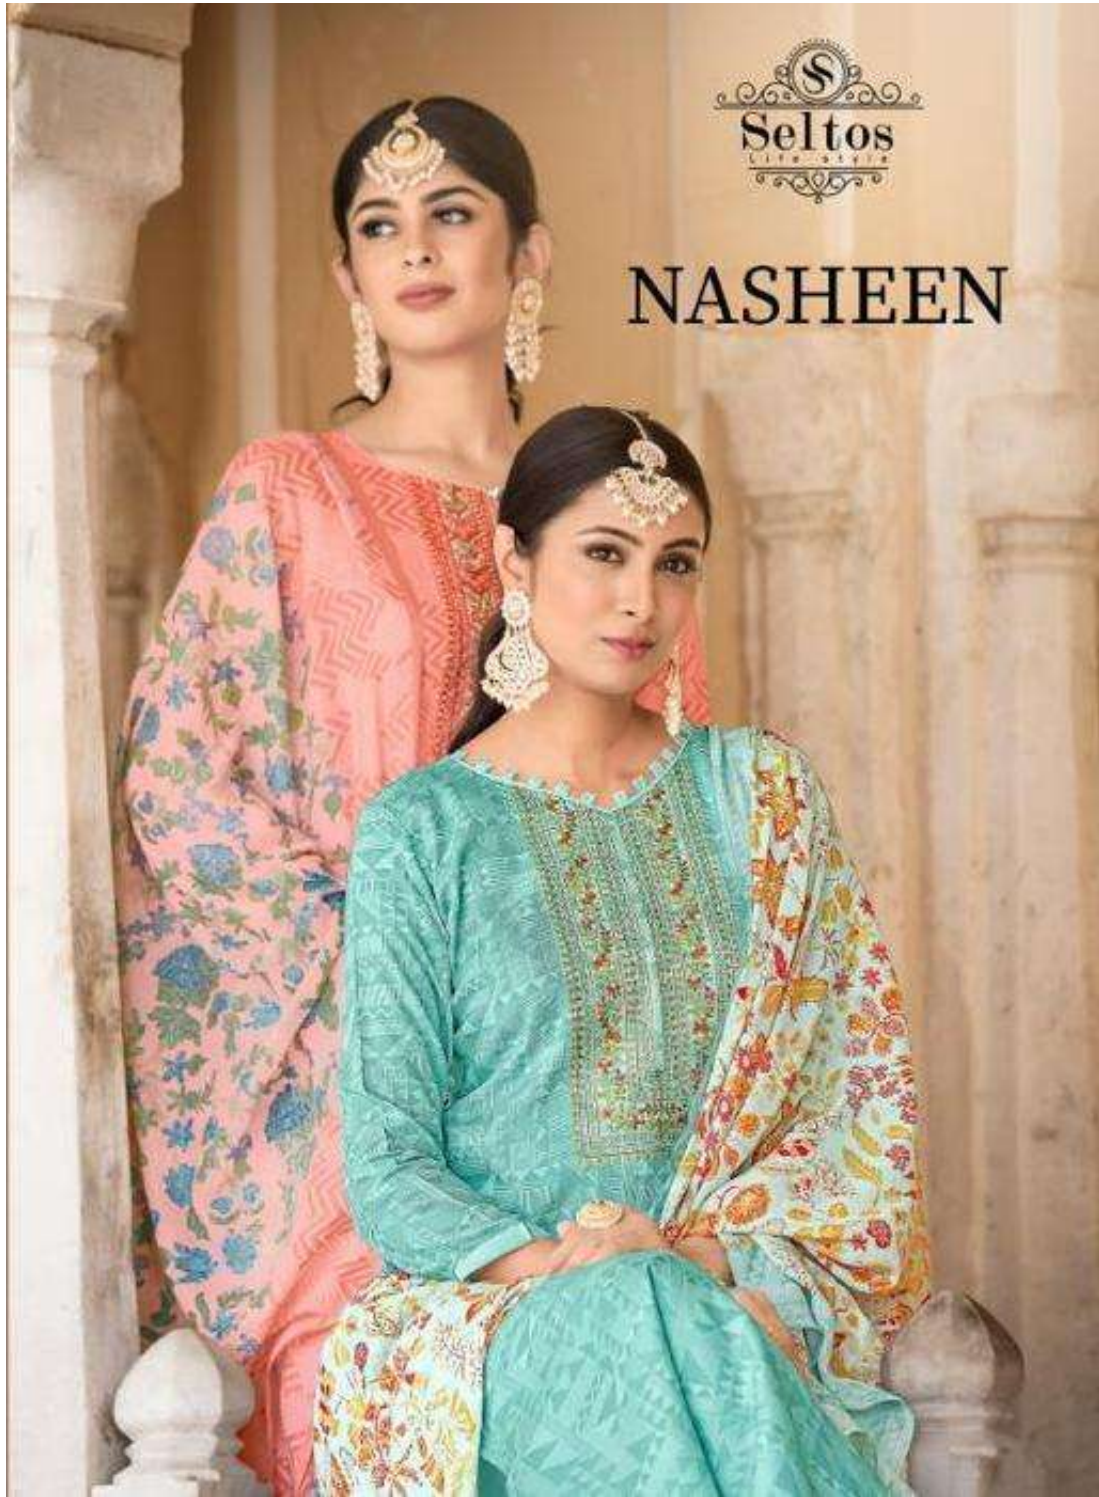

NASHEEN

NASHEEN

Trendy

ALKA TALEKAR/STYLING

Vogue

EMERSE THE JOURNEY

Delicate
HOW FANTASTIC IS SHE

ICCI

• 1007

Style

"FASHIONS FADE, STYLE IS ETERNAL"

Dreams

SONIT DESIGN CLOTHES . I DESIGN DREAMS

• 1005

1001

1002