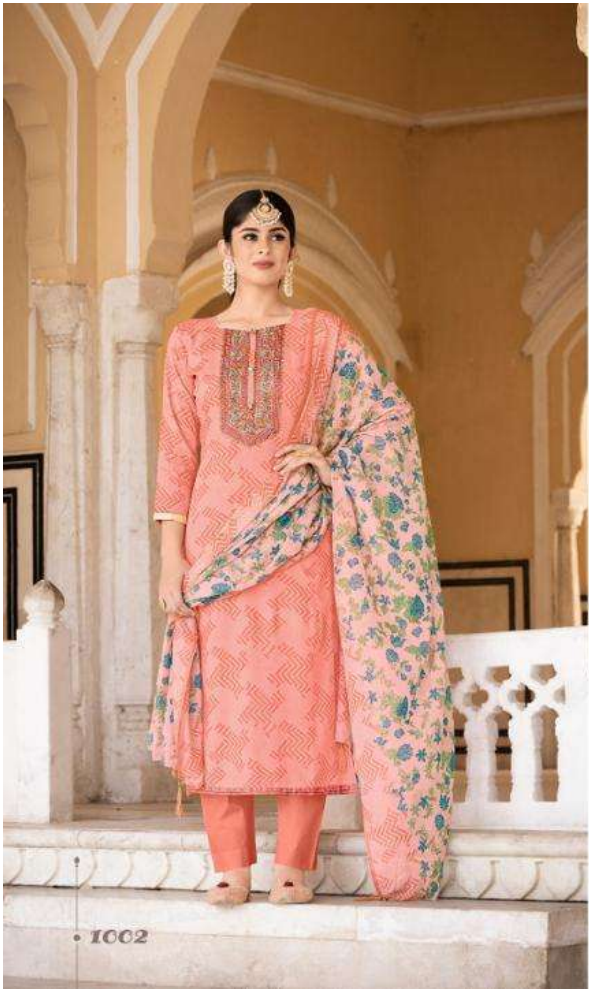

NASHEEN

NASHEEN

Trendy

ALKA TALEKAR/STYLING

Vogue

EMERSE THE JOURNEY

Delicate
HOW FANTASTIC IS SHE

• 1007

Style

"FASHIONS FADE, STYLE IS ETERNAL"

Dreams

SONIT DESIGN CLOTHES . I DESIGN DREAMS

• 1005

1001

1002

1005