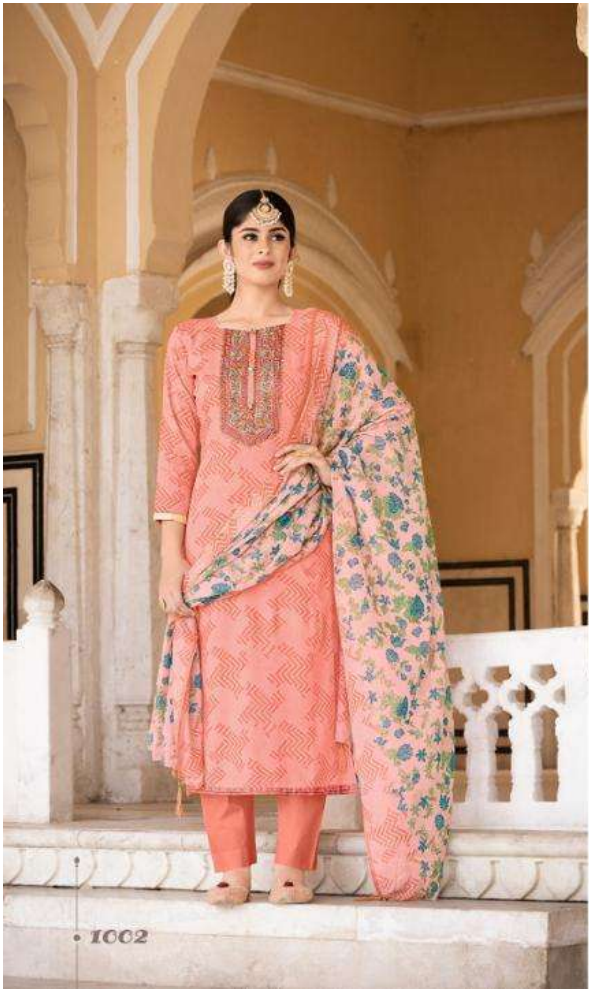

NASHEEN

NASHEEN

Trendy

ALKA TALEKAR/STYLING

Vogue

EMERSE THE JOURNEY

Delicate
HOW FANTASTIC IS SHE

ICCI •

• 1007

Style

"FASHIONS FADE, STYLE IS ETERNAL"

Dreams

SONIT DESIGN CLOTHES . I DESIGN DREAMS

• 1005

1001

1002