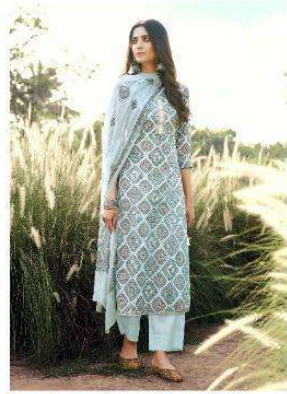

AILEE

— G O R G E O U S L Y L O O K —

288-001

288-002

288-003

288-004

288-005

288-006

288-007

288-008

Sargam prints

BEAUTYWINDS
formetic touch to your personality

Sargam Private

BEAUTYWINDS
for a fresh touch to your personality.

AILEE

— G O R G E O U S L Y L O O K —