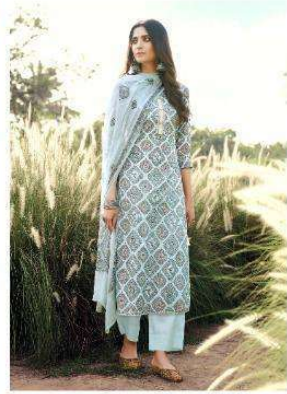

AILEE

— G O R G E O U S L Y L O O K —

288-001

288-002

288-003

288-004

288-005

288-006

288-007

288-008

Sargam Prints

BEAUTYWINDS
feminine touch to your personality

Sargam Private

BEAUTYWINDS
for a fresh touch to your personality.

AILEE

— G O R G E O U S L Y L O O K —