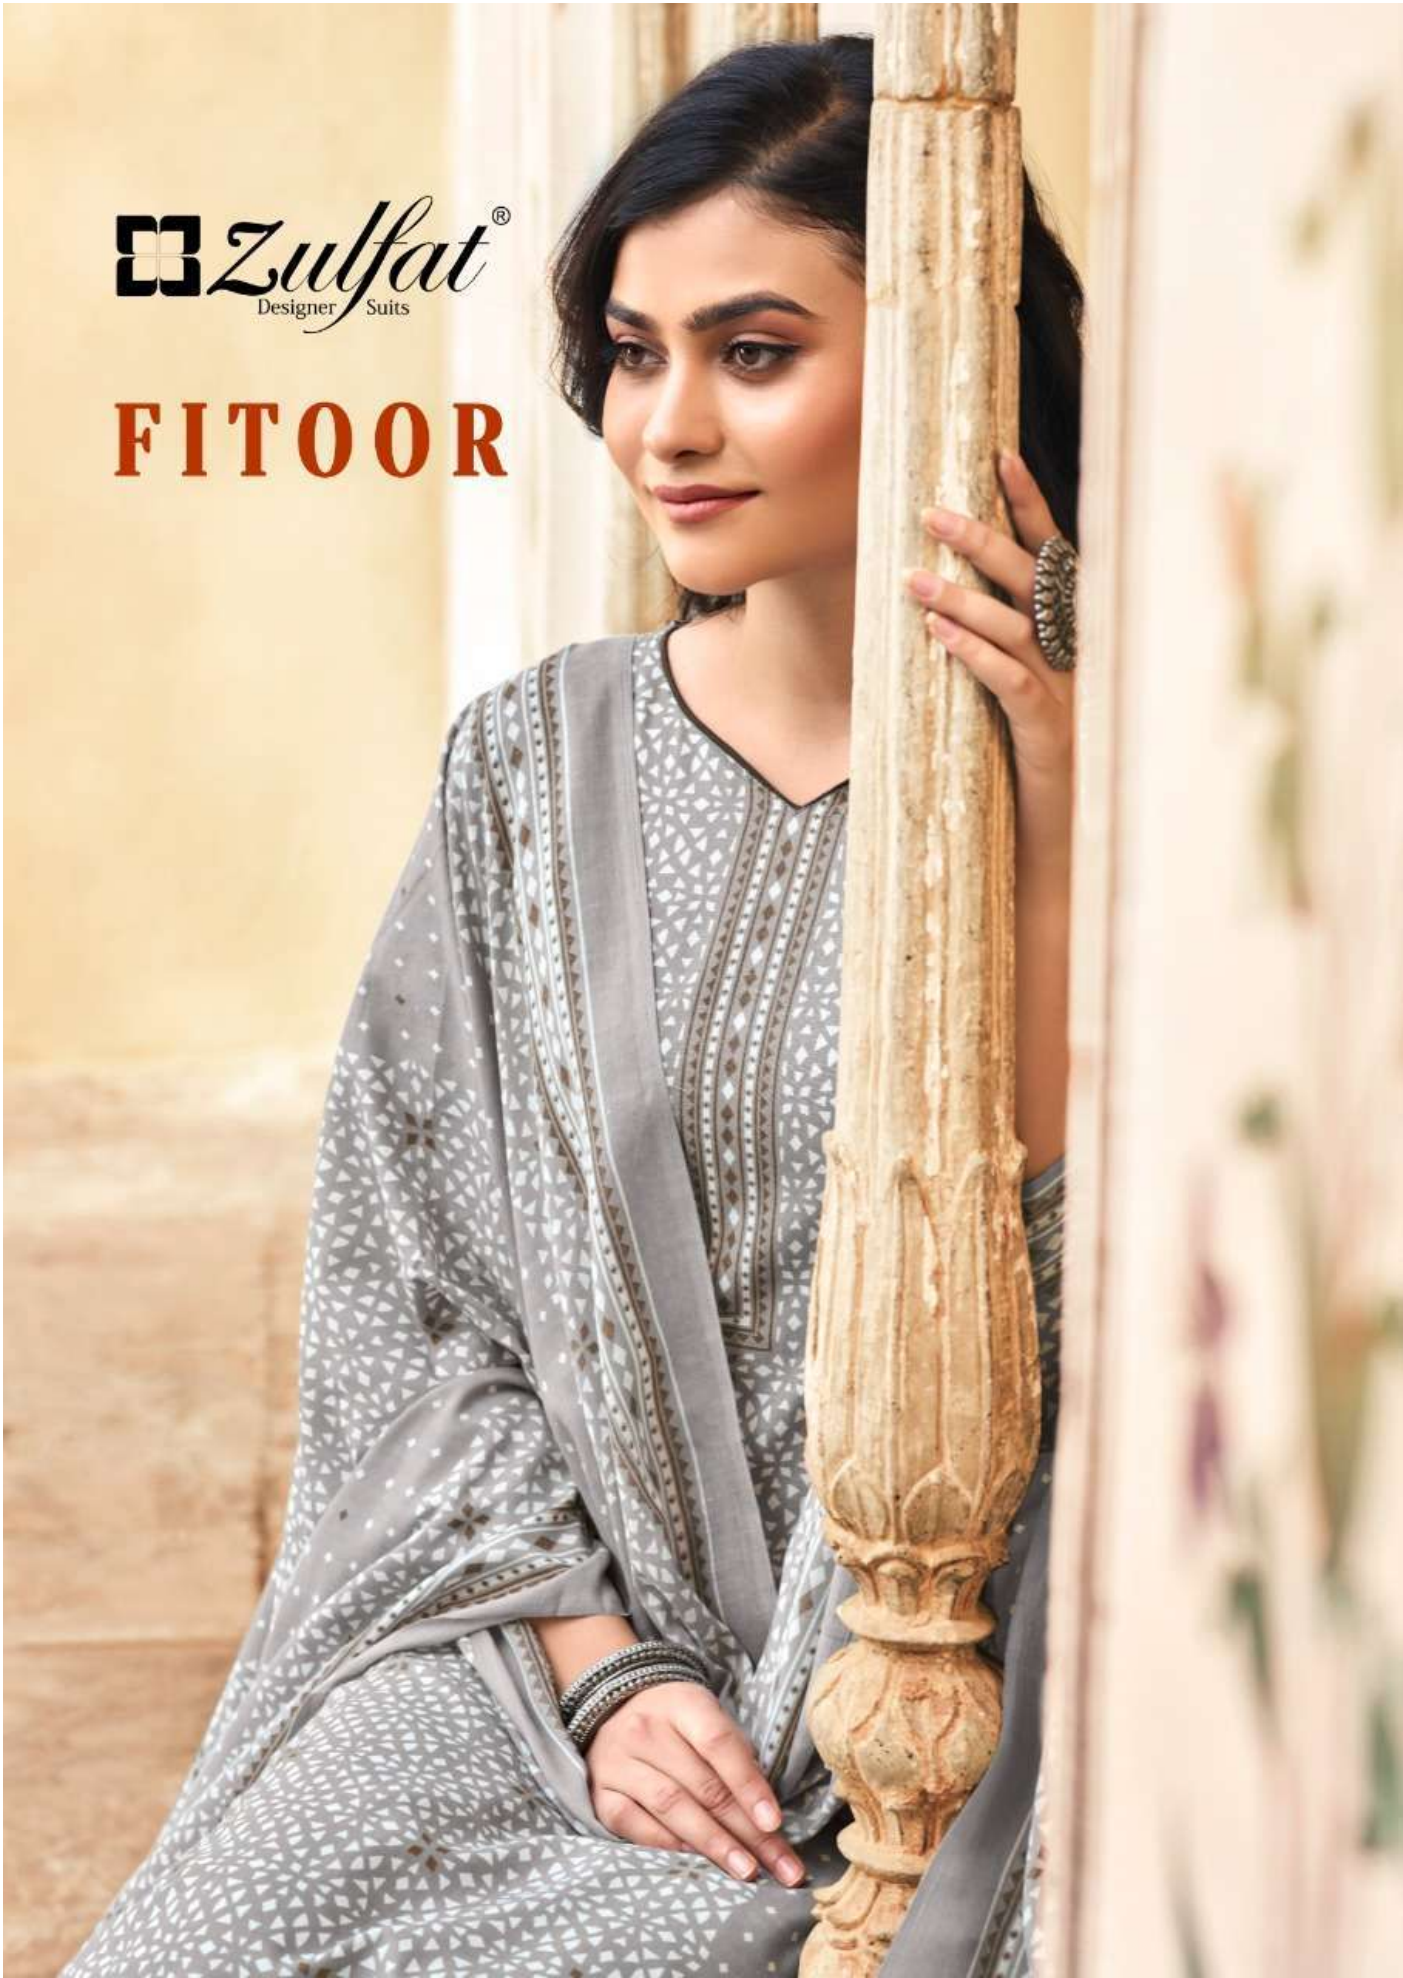

Zulfat®
Designer Suits

FIT00R