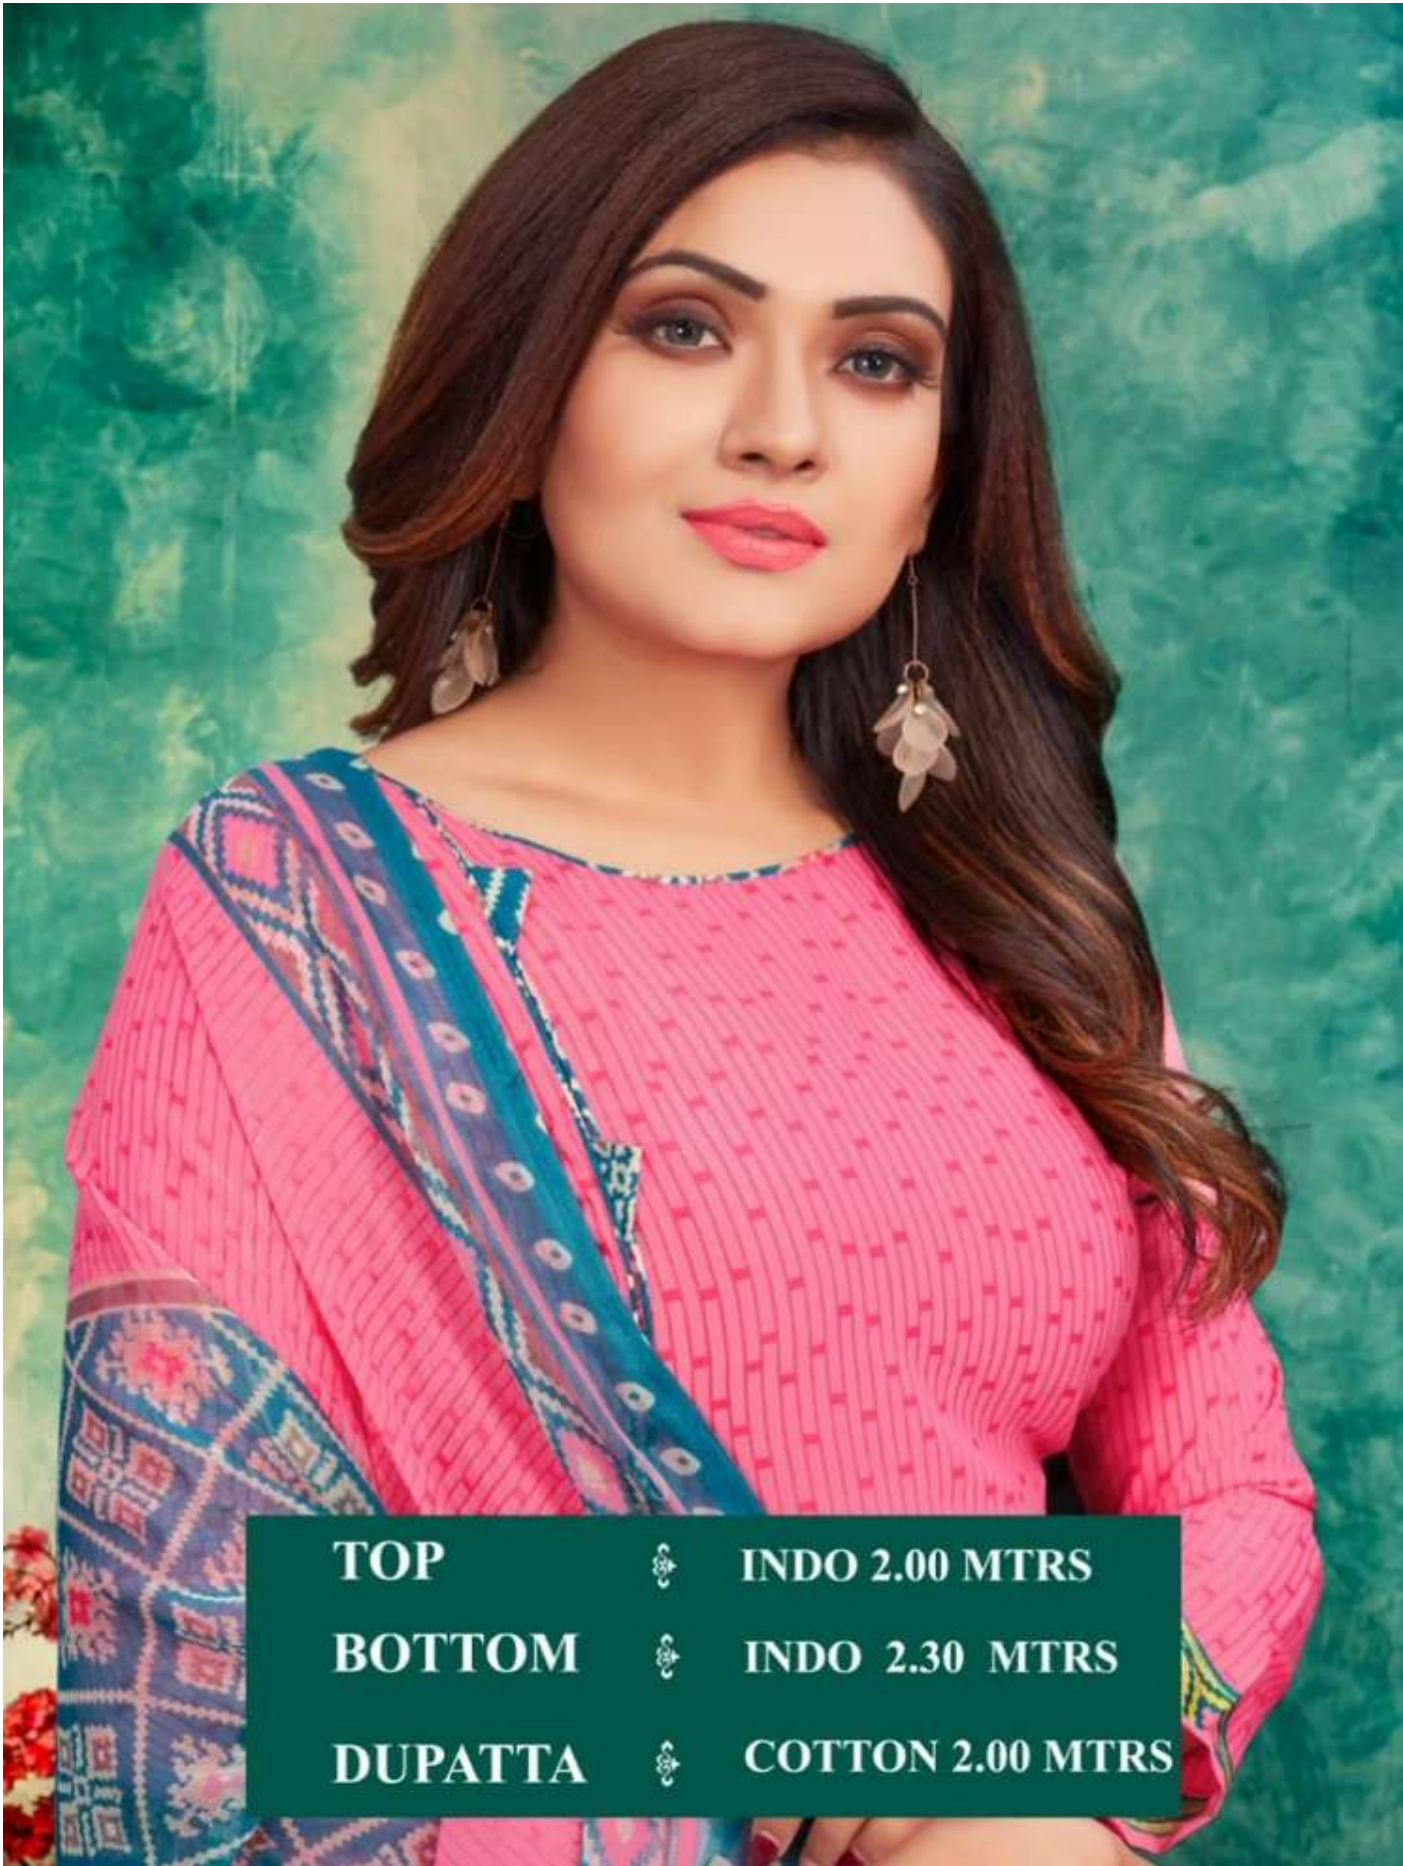

# Aarohi

*Exclusive designer collection...*

**VOL.6**

**TOP**

**INDO 2.00 MTRS**

**BOTTOM**

**INDO 2.30 MTRS**

**DUPATTA**

**COTTON 2.00 MTRS**

Aarohi

6001

Aarohi

6002

*Aarohi*

6003

Aarohi