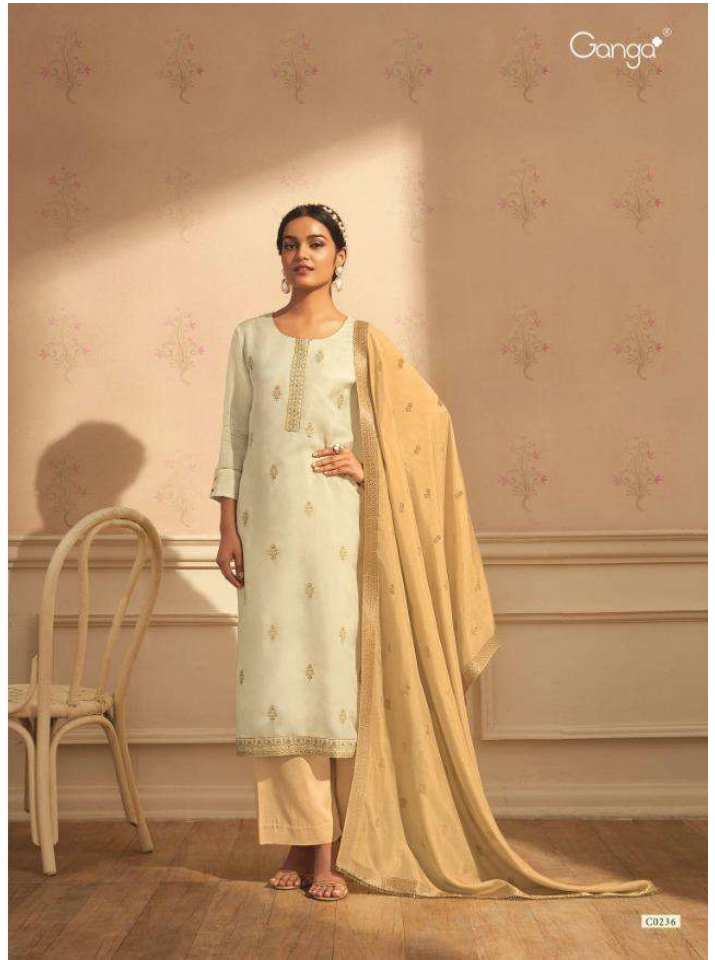

Ganga®

RAAG

Ganga®

RAAG

*The white is a flower in the shade of life*

C0236

C0232

C0233

C0234

C0235

C0236

C0237

RAAG

*The melody of love flows in the rhythm of life.*

PRODUCT NAME	<b>NEW RAAG</b>
D.NO.	C0232 TO C0237
DESCRIPTION	<p><b>TOP</b> PREMIUM HABUTAI SILK SOLID WITH EMBROIDERY &amp; HAND WORK, JARI LACE BORDER ON DAMAN</p> <p><b>BOTTOM</b> SILKY (COTTON) SATIN SOLID</p> <p><b>DUPATTA</b> FINEST PREMIUM SILK JACQUARD WITH TWO SIDE GOLD BORDER</p>
HSN CODE	<b>540834</b>
WHOLESALE PRICE	<b>2490/- EACH+GST(EXTRA)</b>