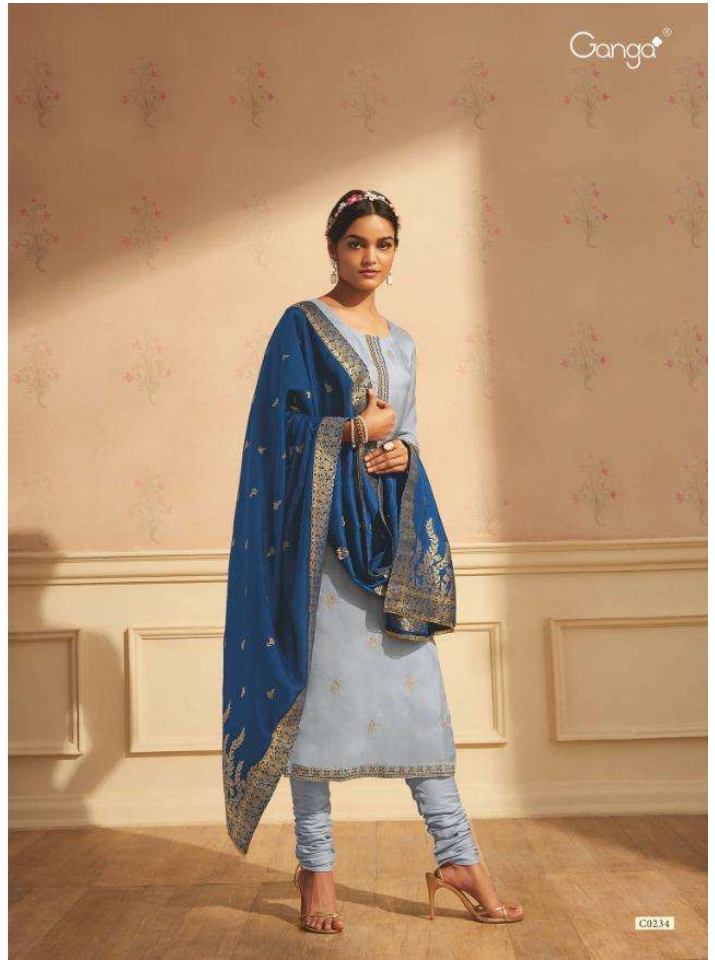

RAAG

The melody of love flows in the rhythm of life.

C0234