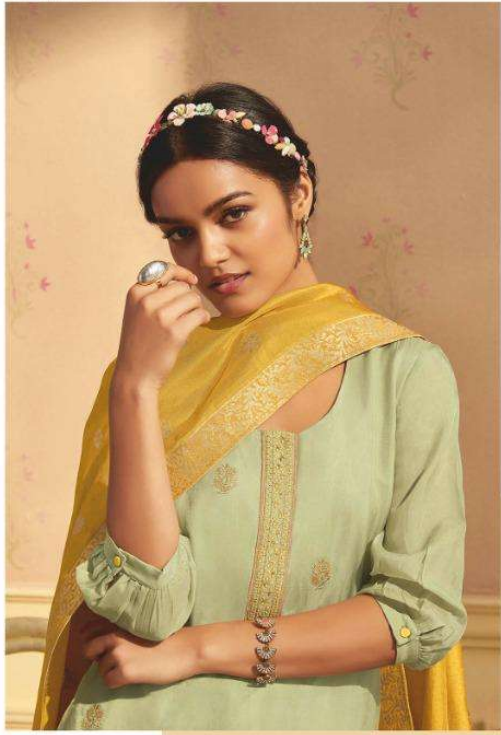

RAAG
The melody of love flows in the rhythm of life.