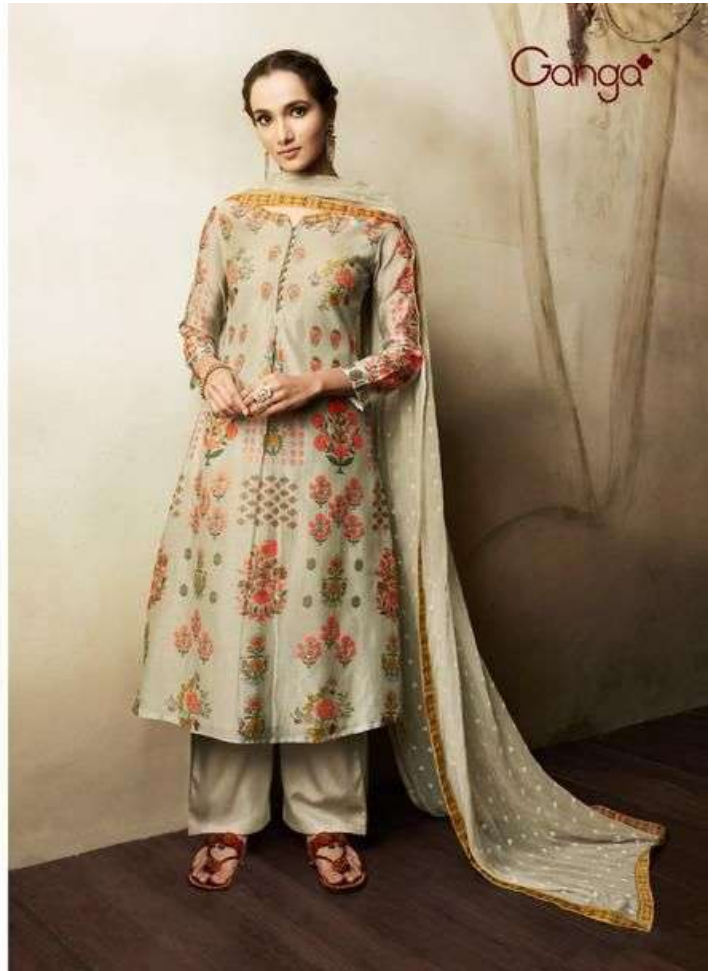

Ganga

5332

Ganga™

5339

Ganga

PRODUCT NAME	ELIZA NEW
D.NO.	5332 TO 5339
DESCRIPTION	<p>TOP PREMIUM KORA SILK PRINTED WITH BUTTON WORK & PRINTED NECK</p> <p>BOTTOM PREMIUM COTTON SATIN SOLID</p> <p>DUPATTA PURE CHIFFON EMBROIDERY WITH PRINTED BORDER</p>
HSN CODE	540834
WHOLESALE PRICE	2410/- EACH+GST(EXTRA)