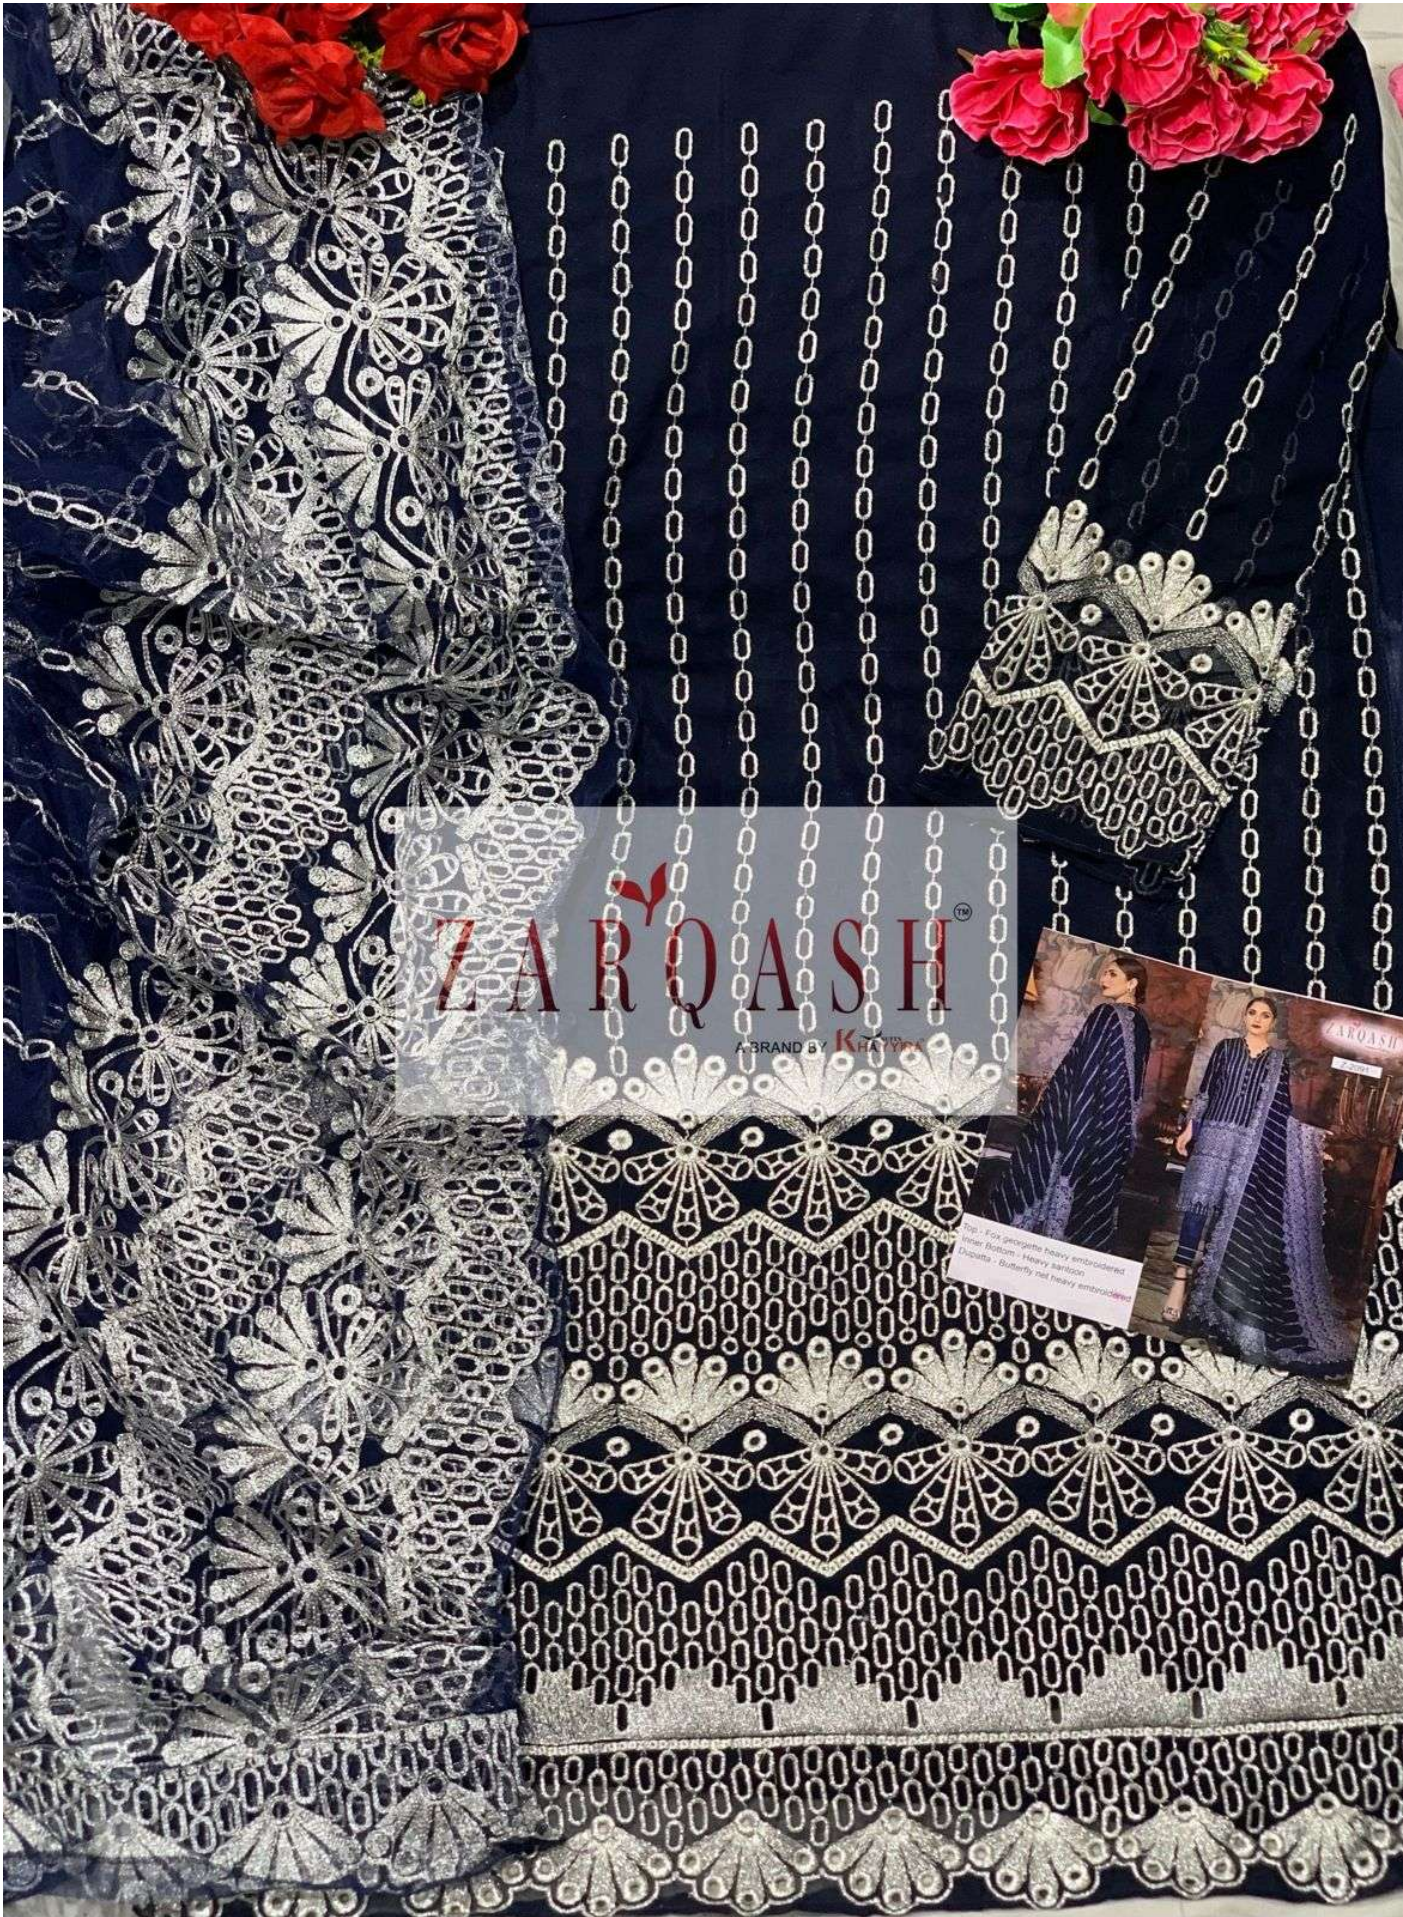

ZARQASH<sup>SM</sup>  
A BRAND BY KIX<sup>SM</sup>

ADAN'S LIBAS  
VOL-2

ZARQASH<sup>SM</sup>  
A BRAND BY KIX<sup>SM</sup>

ADAN'S LIBAS  
VOL-2

ZARQASH™

A BRAND BY KAYYER

Top - Fox georgette heavy embroidered  
Inner Bottom - Heavy santoon  
Dupatta - Butterfly net heavy embroidered

# ZARQASH™

A BRAND BY Khatyara

100% Cotton georgette heavy embroidered  
Inner Bottom - Heavy net-work  
Dukaan - Dukaan net heavy embroidered

Top - Fox georgette heavy embroidered  
Inner Bottom - Heavy santoon  
Dupatta - Butterfly net heavy embroidered

ZARQASH™

BRAND BY KHANZAAR

ZARQASH<sup>®</sup>  
A BRAND BY KUTUB

Z-2090

Top - Fox georgette heavy embroidered  
Inner Bottom - Heavy santoon  
Dupatta - Butterfly net heavy embroidered