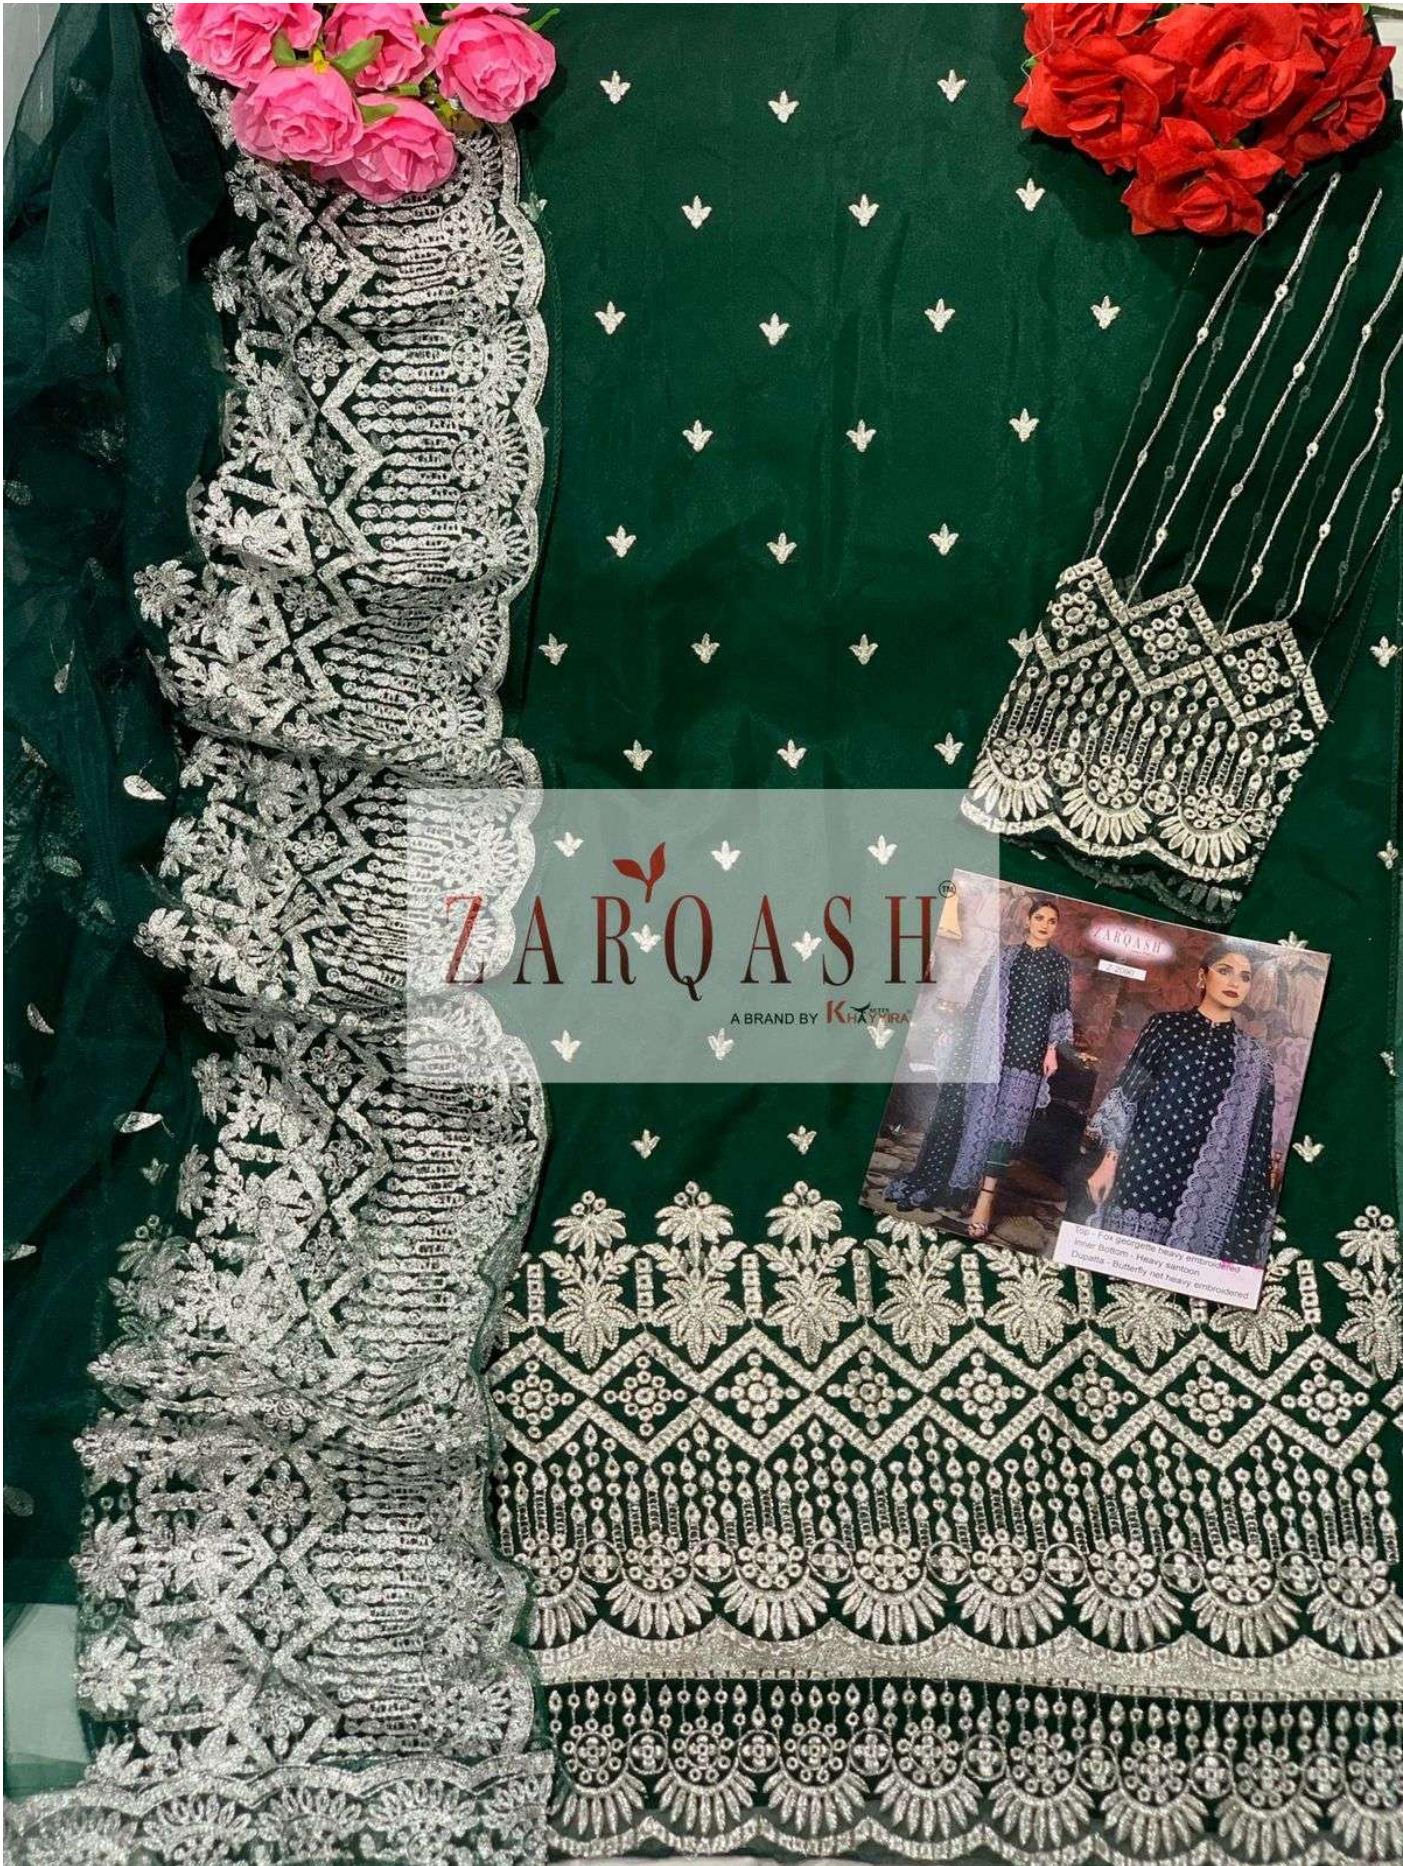

ZARQASH™

BRAND BY KHANZAAR

Black and white patterned heavy shawl
with cotton - Heavy shawl
Durable - Suitable for heavy embroidery

ZARQASH

A BRAND BY KAZIYARA

Top - 100% georgette heavy embroidered
Inner Bottom - Heavy Kanjivaram
Dresses - Banarasi net heavy embroidered

ZARQASH
A BRAND BY KATYON

Z-2087

Top - Fox georgette heavy embroidered
Inner Bottom - Heavy santoon
Dupatta - Butterfly net heavy embroidered

ZARQASH[®]
A BRAND BY KUTUB

Z-2090

Top - Fox georgette heavy embroidered
Inner Bottom - Heavy santoon
Dupatta - Butterfly net heavy embroidered

ZARQASH

A BRAND BY KHAYMRA

Set comprises heavy embroidered inner bottom - Heavy samoon Dupatta - Butterfly net heavy embroidered

Top - Fox georgette heavy embroidered
Inner Bottom - Heavy santoon
Dupatta - Butterfly net heavy embroidered