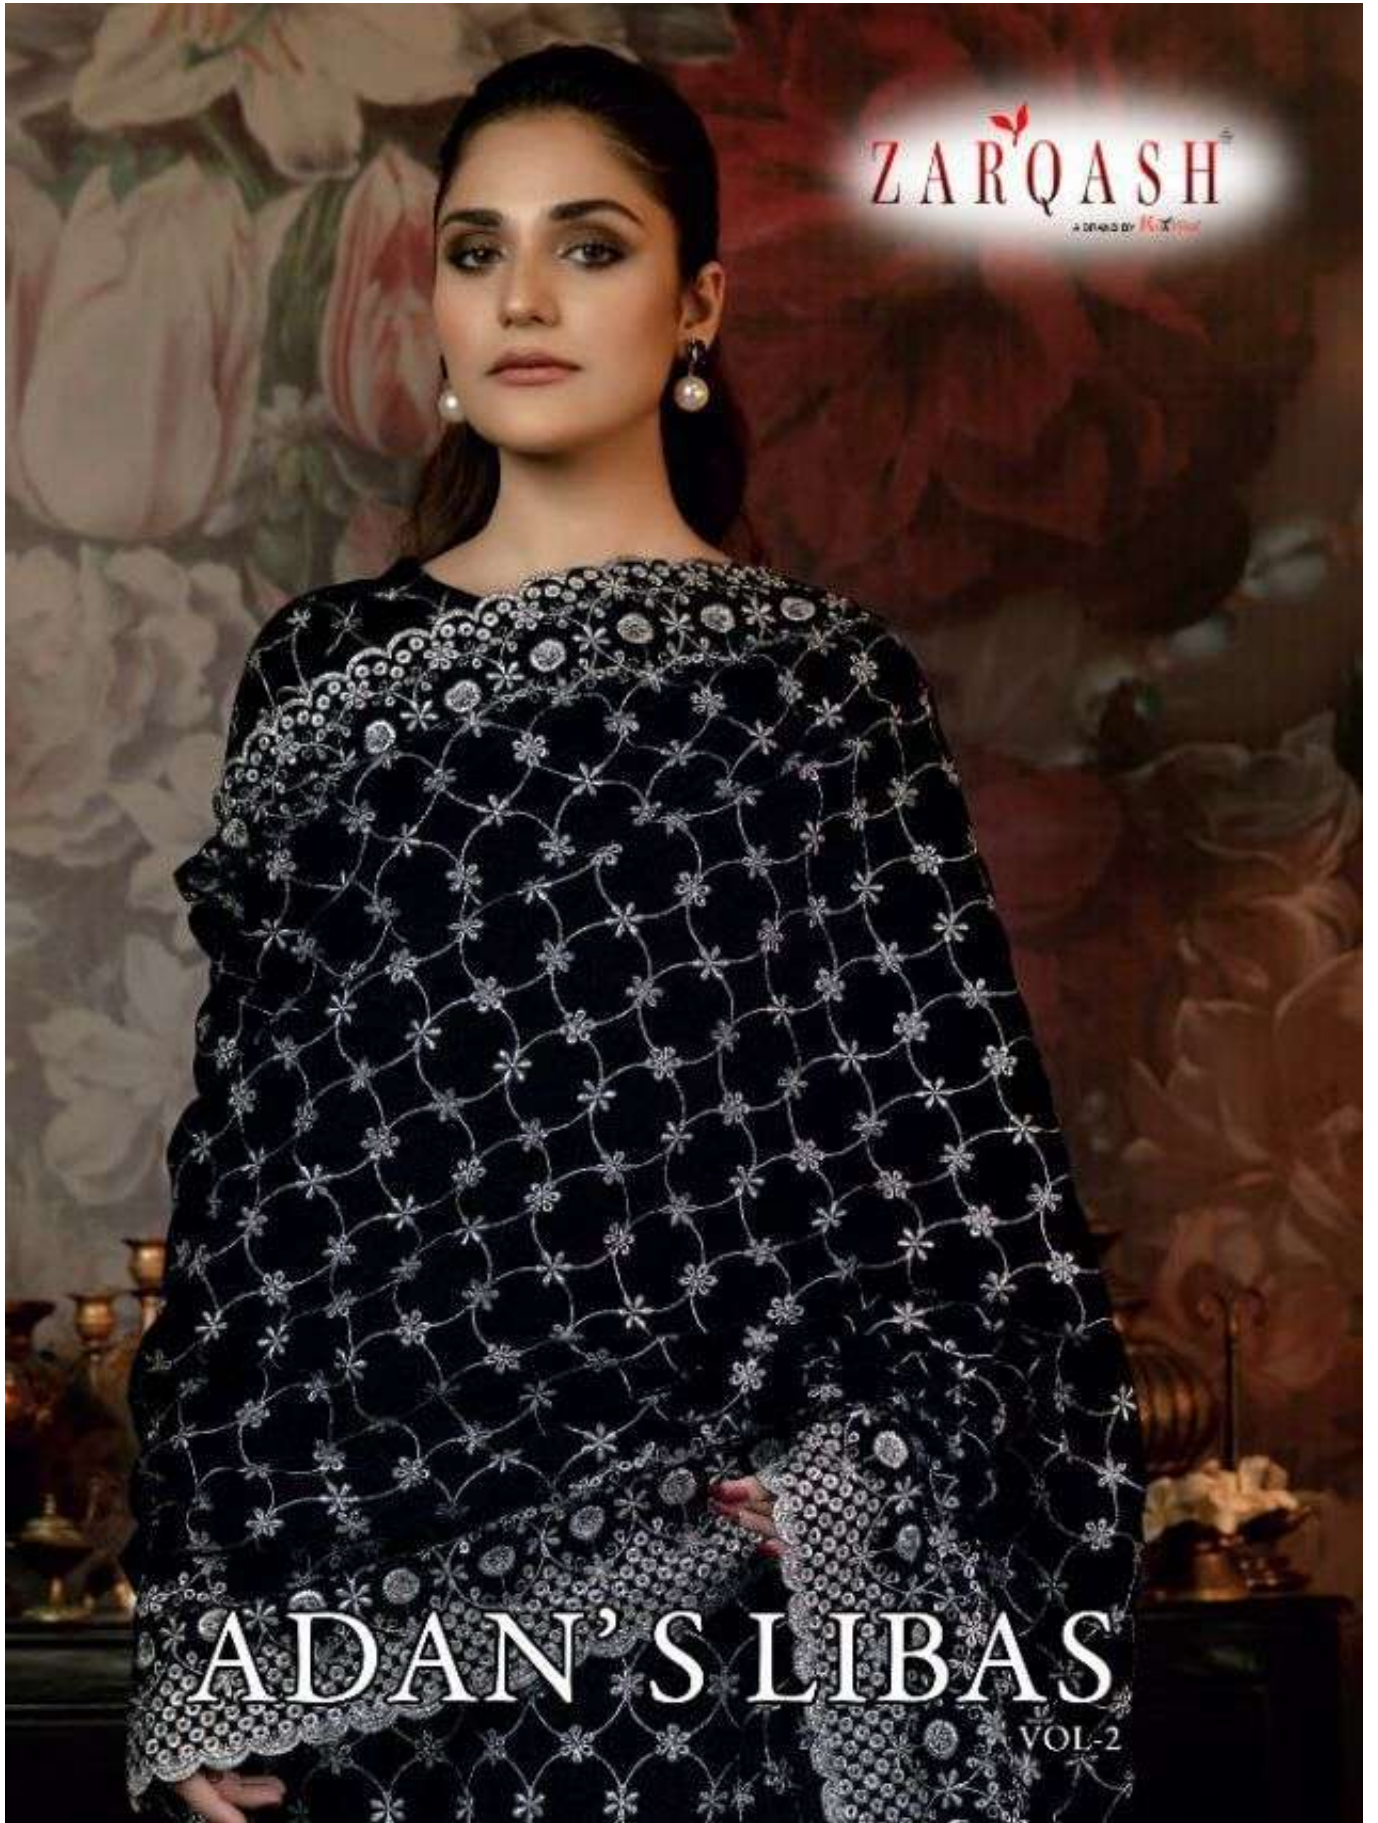

ZARQASH<sup>SM</sup>  
A BRAND BY KIX<sup>SM</sup>

ADAN'S LIBAS  
VOL-2

ZARQASH<sup>SM</sup>  
A BRAND BY KIX<sup>SM</sup>

ADAN'S LIBAS  
VOL-2

ZARQASH™

A BRAND BY KAYYER

Top - Fox georgette heavy embroidered  
Inner Bottom - Heavy santoon  
Dupatta - Butterfly net heavy embroidered

# ZARQASH™

A BRAND BY Khatyara

100% Cotton georgette heavy embroidered  
Inner Bottom - Heavy net-work  
Dukaan - Dukaan net heavy embroidered