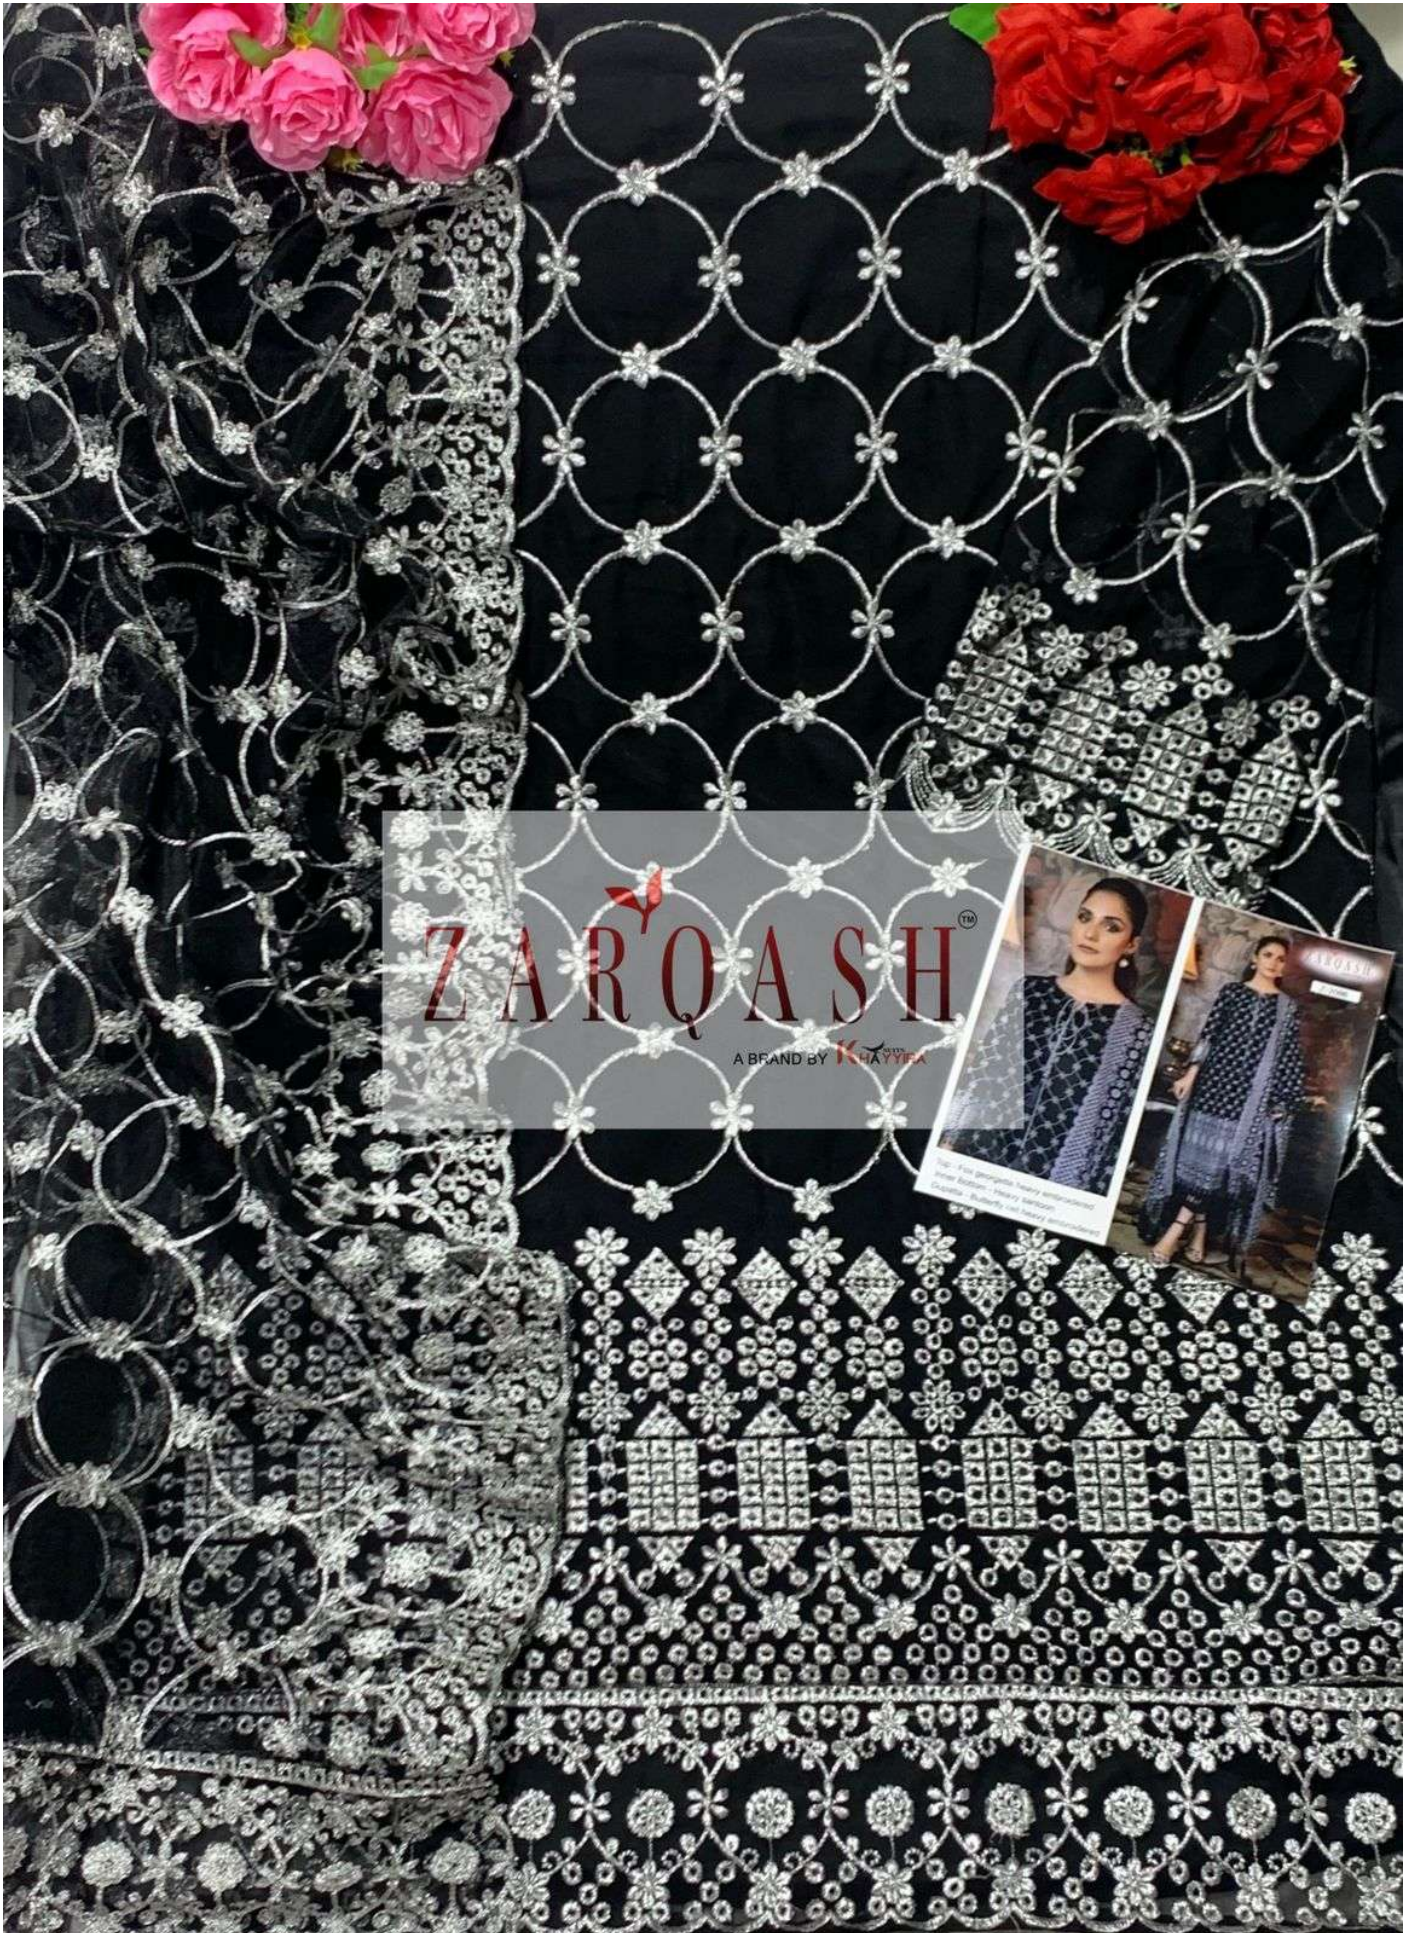

ZARQASHSM
A BRAND BY KIXSM

ADAN'S LIBAS
VOL-2

ZARQASHSM
A BRAND BY KIXSM

ADAN'S LIBAS
VOL-2

ZARQASH™

A BRAND BY KAYYER

Top - Fox georgette heavy embroidered
Inner Bottom - Heavy santoon
Dupatta - Butterfly net heavy embroidered

ZARQASH™

A BRAND BY Khatyara

100% Cotton georgette heavy embroidered
Inner Bottom - Heavy sequon
Dukaan - Dukaan not heavy embroidered

ZARQASH™

A BRAND BY **KAYIRA**

ZARQASH
A COLLECTION BY KAZI KHAN

ADAN'S LIBAS

VOL-2

Z -2086

Z -2087

Z -2088

Z -2089

Z -2090

Z -2091

Top - Fox georgette heavy embroidered
Inner Bottom - Heavy santoon
Dupatta - Butterfly net heavy embroidered

ZARQASH™

BRAND BY KHANZAAR

Black and white patterned heavy shawl
with cotton - Heavy shawl
Durable - Suitable for heavy embroidery

ZARQASH

A BRAND BY KAZIYARA

Top - 100% georgette heavy embroidered
Inner Bottom - Heavy Kanjivaram
Dresses - Banarasi net heavy embroidered