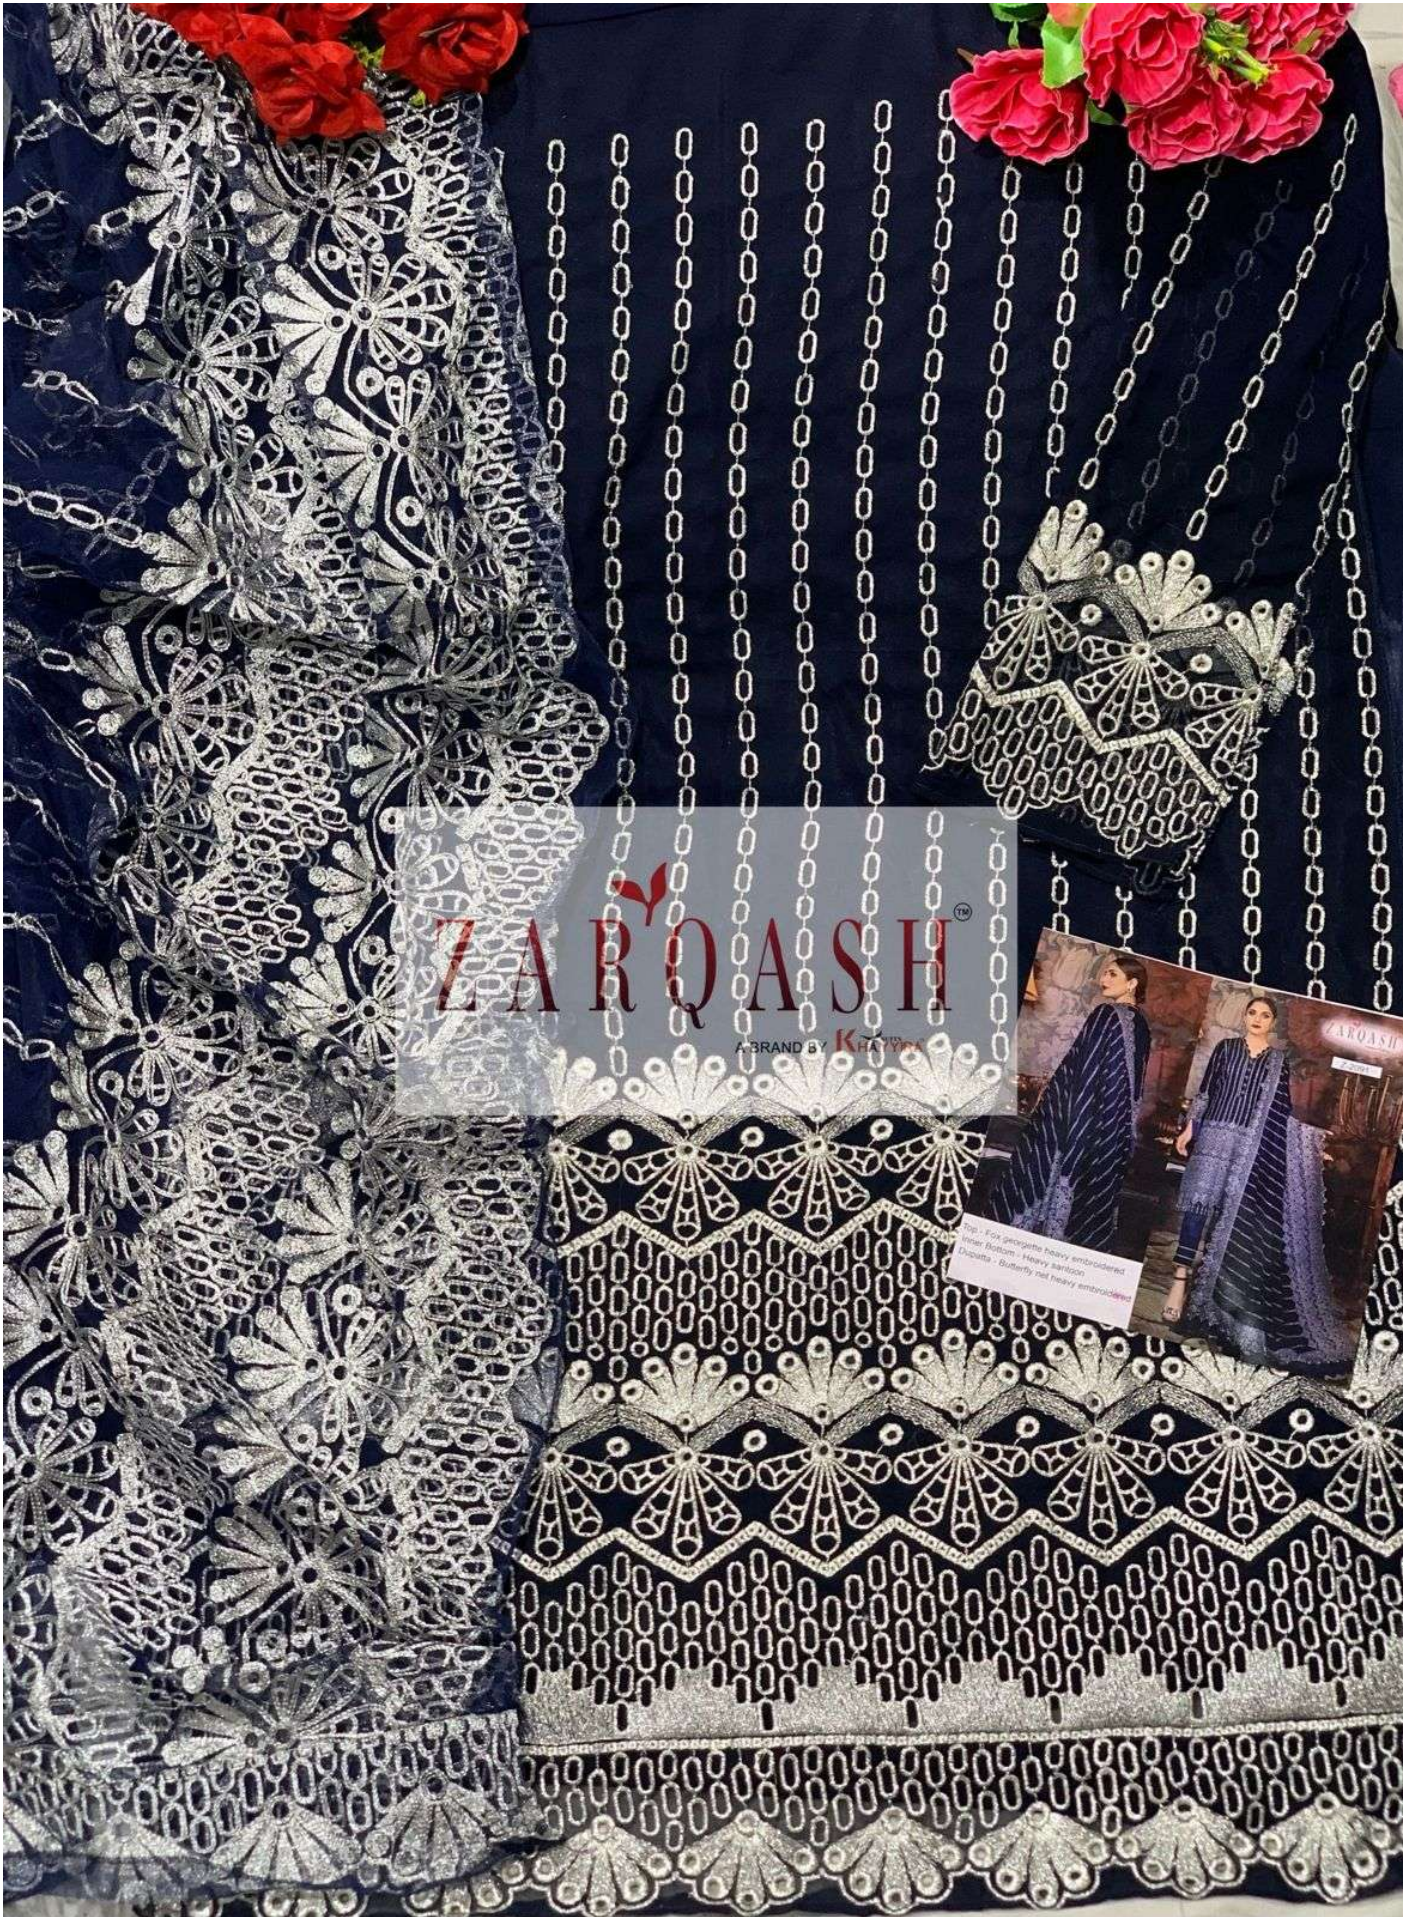

ZARQASHSM
A BRAND BY KIXSM

ADAN'S LIBAS
VOL-2

ZARQASHSM
A BRAND BY KIXSM

ADAN'S LIBAS
VOL-2

ZARQASH™

A BRAND BY KAYYER

Top - Fox georgette heavy embroidered
Inner Bottom - Heavy santoon
Dupatta - Butterfly net heavy embroidered

ZARQASH™

A BRAND BY Khatyara

100% Cotton georgette heavy embroidered
Inner Bottom - Heavy sequon
Dukaan - Dukaan not heavy embroidered

ZARQASH™

A BRAND BY **KAYIRA**

ZARQASH
A COLLECTION BY KAZI KHAN

ADAN'S LIBAS

VOL-2

Z -2086

Z -2087

Z -2088

Z -2089

Z -2090

Z -2091

Top - Fox georgette heavy embroidered
Inner Bottom - Heavy santoon
Dupatta - Butterfly net heavy embroidered

ZARQASH™

BRAND BY KHANZAAR

Black and white patterned heavy shawl
with cotton - Heavy shawl
Durable - Suitable for heavy embroidery

ZARQASH

A BRAND BY KAZIYARA

Top - 100% georgette heavy embroidered
Inner Bottom - Heavy Kanjivaram
Dresses - Banarasi net heavy embroidered