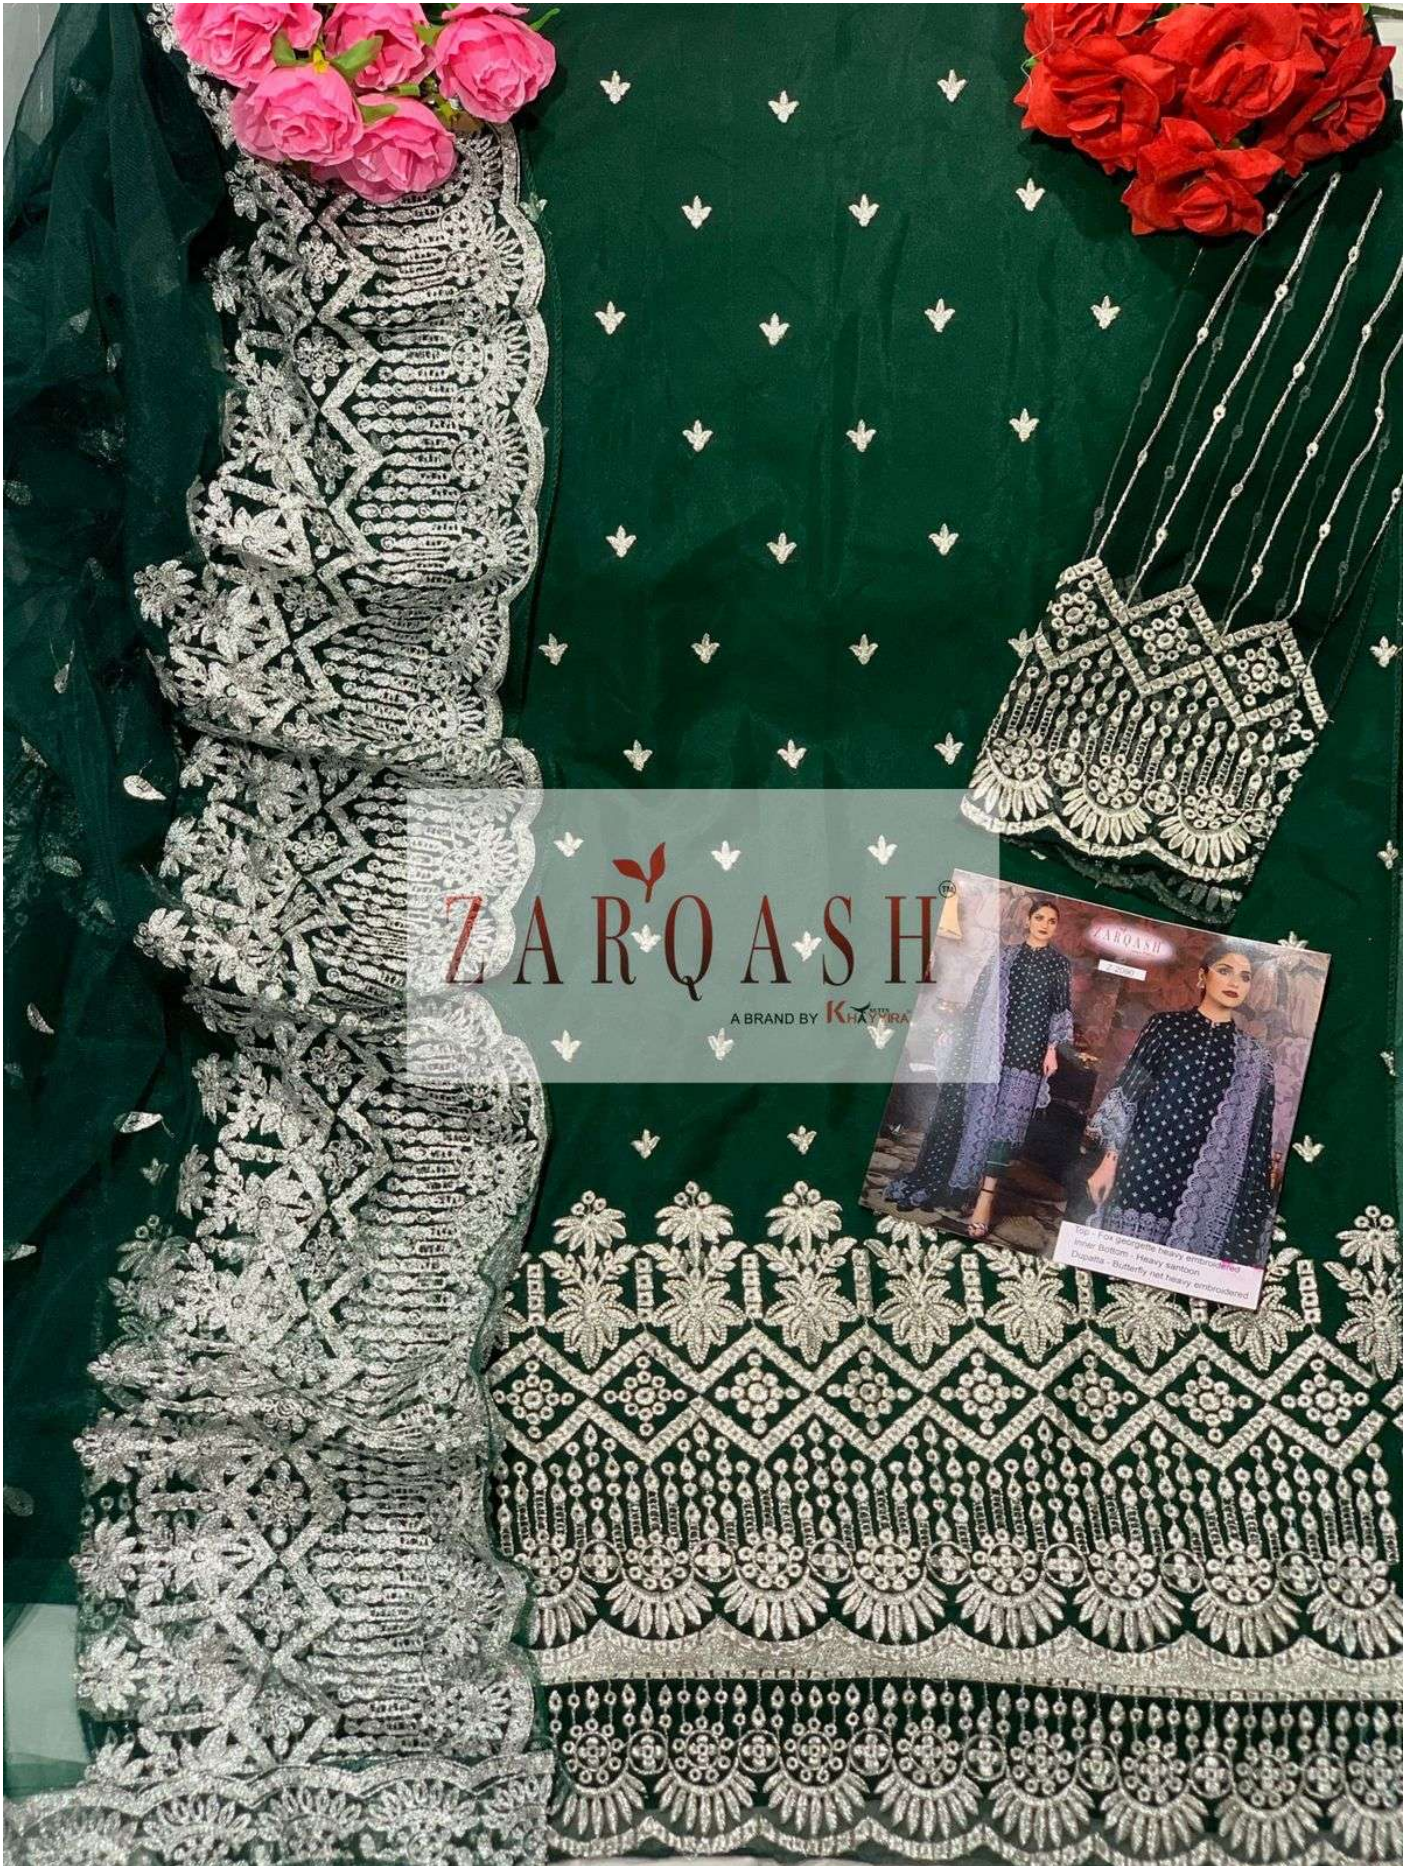

Top - Fox georgette heavy embroidered  
Inner Bottom - Heavy santoon  
Dupatta - Butterfly net heavy embroidered

ZARQASH™

BRAND BY KHANZAAR

# ZARQASH

A BRAND BY KAZIYRA

Top - 100% georgette heavy embroidered  
Inner Bottom - Heavy embroidered  
Dresses - 100% georgette heavy embroidered

ZARQASH<sup>®</sup>  
A BRAND BY KATYNE

Z-2087

Top - Fox georgette heavy embroidered  
Inner Bottom - Heavy santoon  
Dupatta - Butterfly net heavy embroidered

ZARQASH<sup>®</sup>  
A BRAND BY KUTUB

Z-2090

Top - Fox georgette heavy embroidered  
Inner Bottom - Heavy santoon  
Dupatta - Butterfly net heavy embroidered