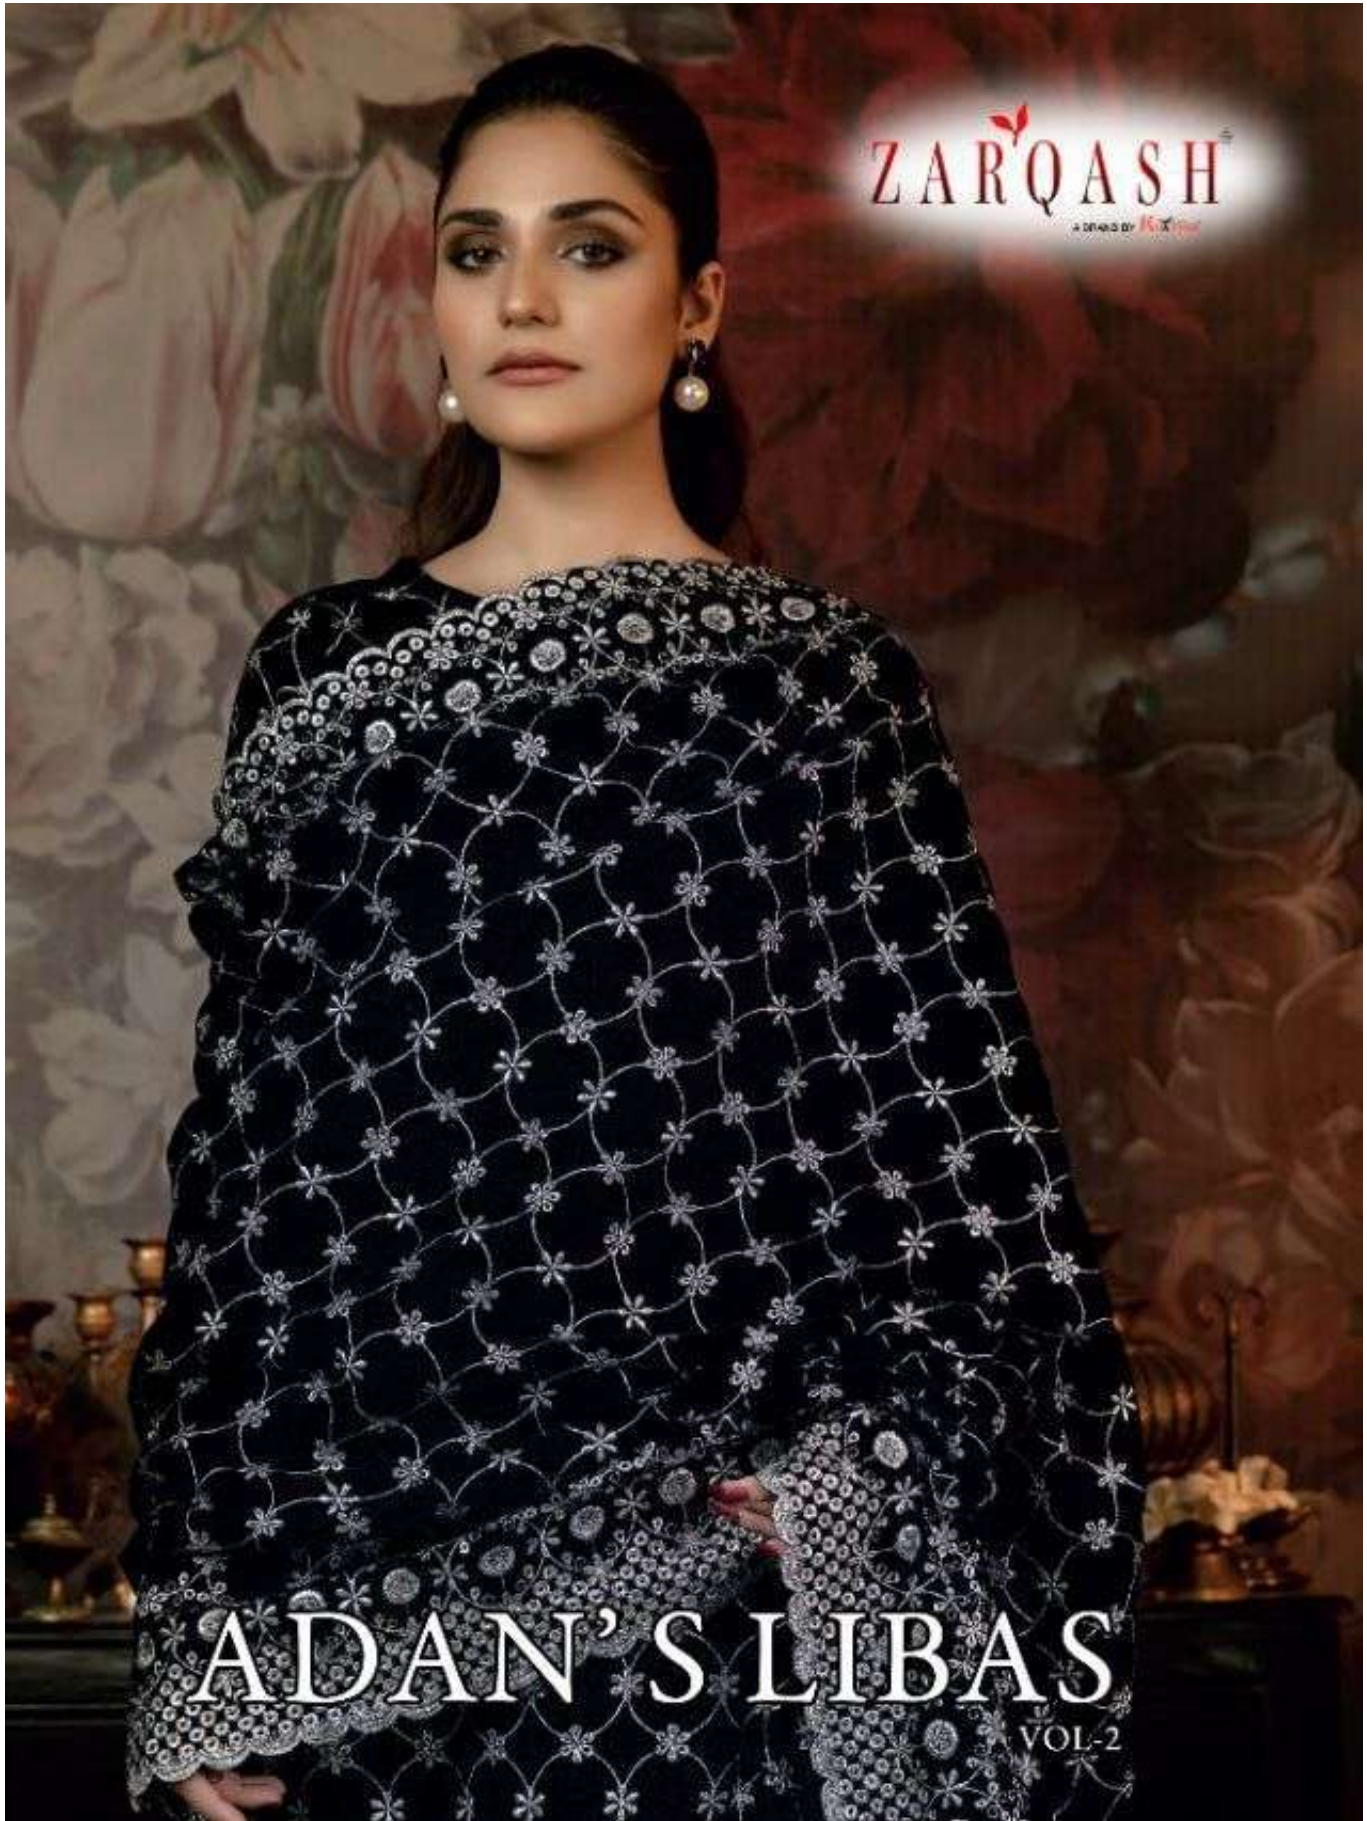

ZARQASHSM
A BRAND BY KIXSM

ADAN'S LIBAS
VOL-2

ZARQASHSM
A BRAND BY KIXSM

ADAN'S LIBAS
VOL-2

ZARQASH™

A BRAND BY KAYYER

Top - Fox georgette heavy embroidered
Inner Bottom - Heavy santoon
Dupatta - Butterfly net heavy embroidered

ZARQASH™

A BRAND BY Khatyara

100% Cotton georgette heavy embroidered
Inner Bottom - Heavy sequon
Dukaan - Dukaan not heavy embroidered

ZARQASH™

A BRAND BY **KAYIRA**

ZARQASH
A COLLECTION BY KAZI KHAN

ADAN'S LIBAS

VOL-2

Z -2086

Z -2087

Z -2088

Z -2089

Z -2090

Z -2091

Top - Fox georgette heavy embroidered
Inner Bottom - Heavy santoon
Dupatta - Butterfly net heavy embroidered

ZARQASH™

BRAND BY KHANZAAR

Black and white patterned heavy shawl
with cotton - Heavy shawl
Durable - Suitable for heavy embroidery

ZARQASH

A BRAND BY KAZIYARA

Top - 100% georgette heavy embroidered
Inner Bottom - Heavy Kanjivaram
Dresses - Banarasi net heavy embroidered