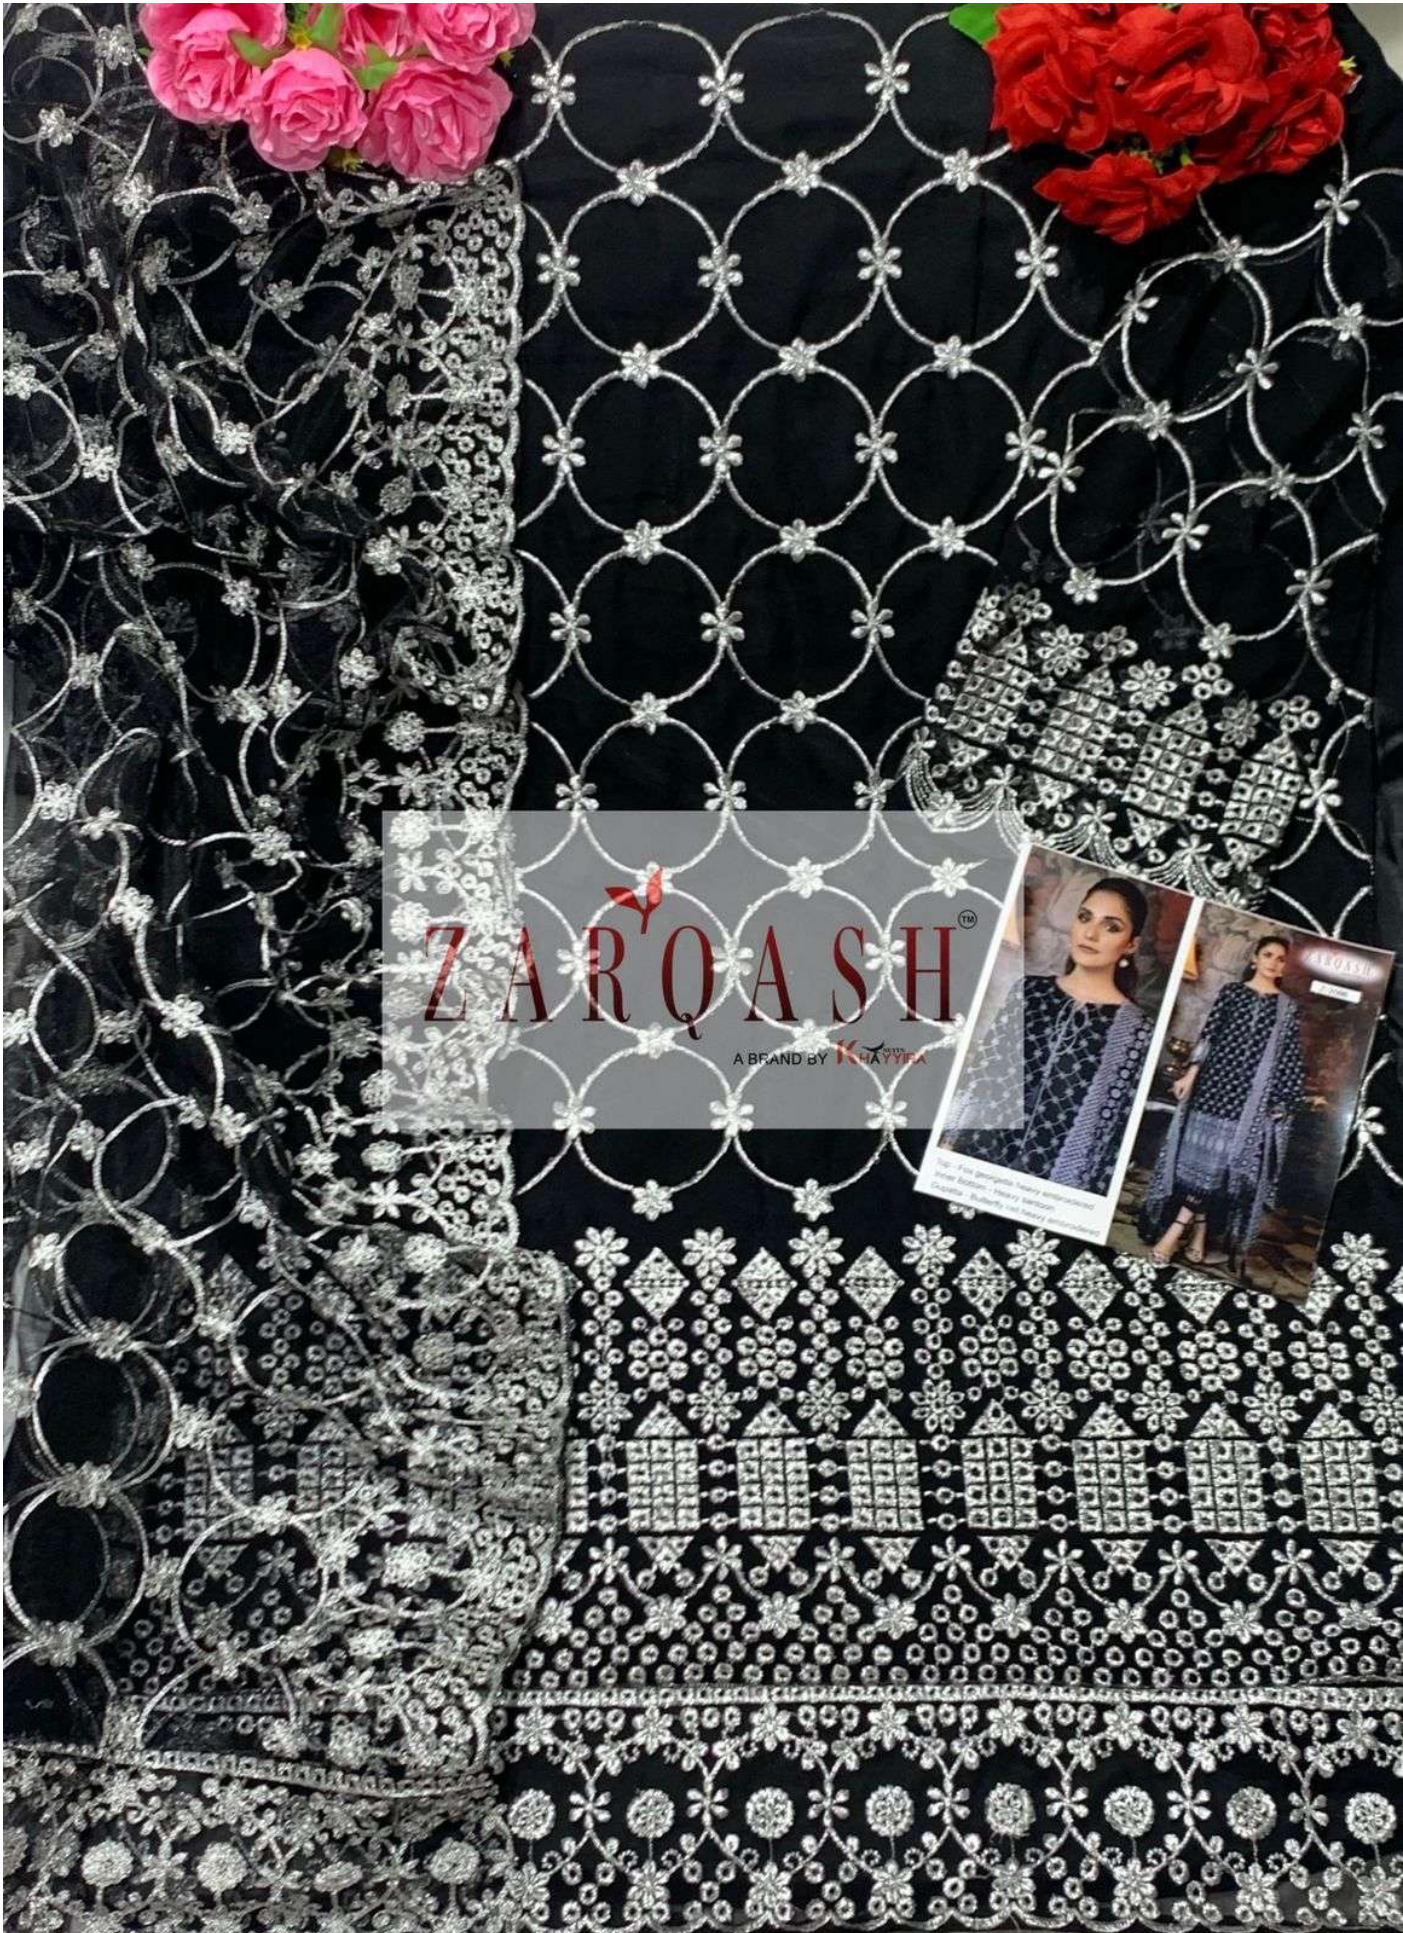

ZARQASH<sup>SM</sup>  
A BRAND BY KIX<sup>SM</sup>

ADAN'S LIBAS  
VOL-2

ZARQASH<sup>SM</sup>  
A BRAND BY KIX<sup>SM</sup>

ADAN'S LIBAS  
VOL-2

ZARQASH™

A BRAND BY KAYYER

Top - Fox georgette heavy embroidered  
Inner Bottom - Heavy santoon  
Dupatta - Butterfly net heavy embroidered

# ZARQASH™

A BRAND BY Khatyara

100% Cotton georgette heavy embroidered  
Inner Bottom - Heavy net-work  
Dukaan - Dukaan net heavy embroidered

Top - Fox georgette heavy embroidered  
Inner Bottom - Heavy santoon  
Dupatta - Butterfly net heavy embroidered

ZARQASH™

BRAND BY KHANZAAR

ZARQASH<sup>®</sup>  
A BRAND BY KUTUB

Z-2090

Top - Fox georgette heavy embroidered  
Inner Bottom - Heavy santoon  
Dupatta - Butterfly net heavy embroidered