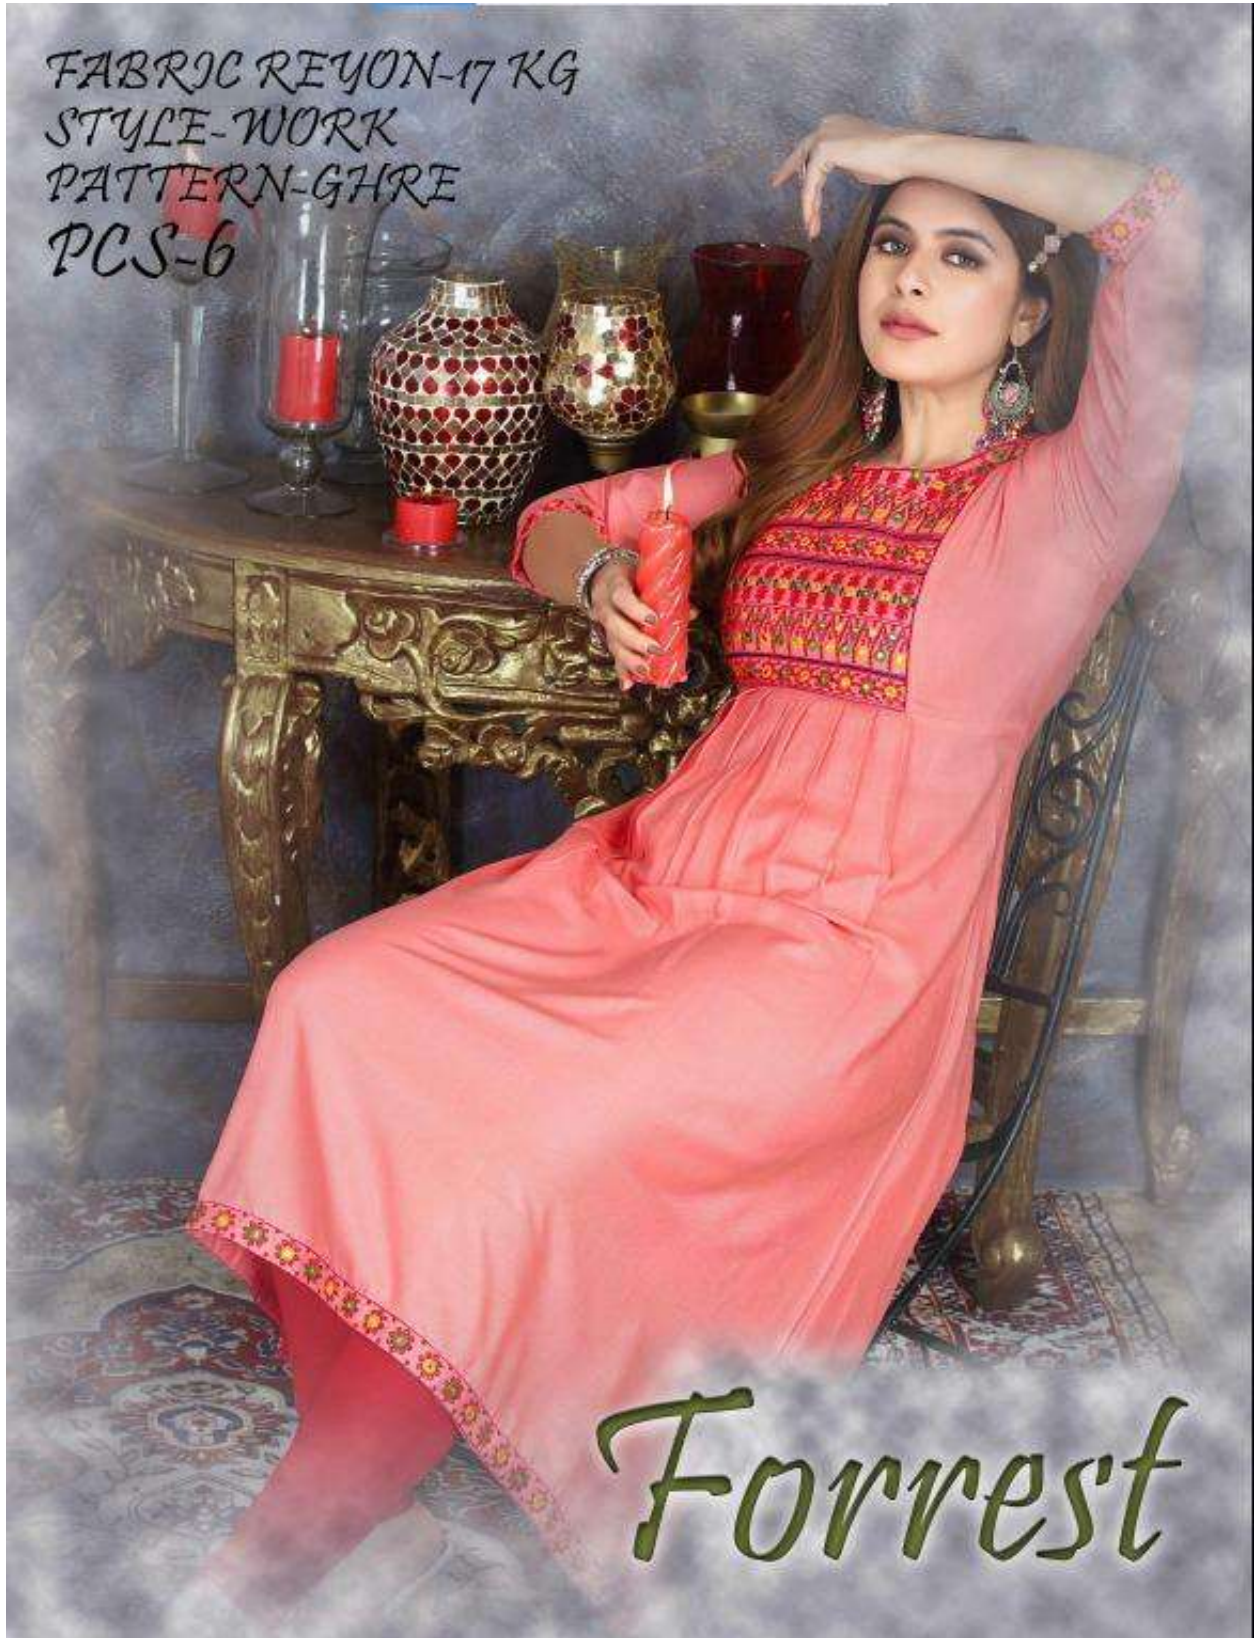

FABRIC REYON-17 KG  
STYLE-WORK  
PATTERN-GHRE  
PCS-6

*Forrest*

FABRIC REYON-17 KG  
STYLE-WORK  
PATTERN-GHRE  
PCS-6

*Forrest*

D-201

THERE IS BEAUTY IN ALL THINGS YOU JUST NEED TO LOOK CLOSE ENOUGH STYLE IS A SIMPLE WAY OF SAYING COMPLICATED THINGS