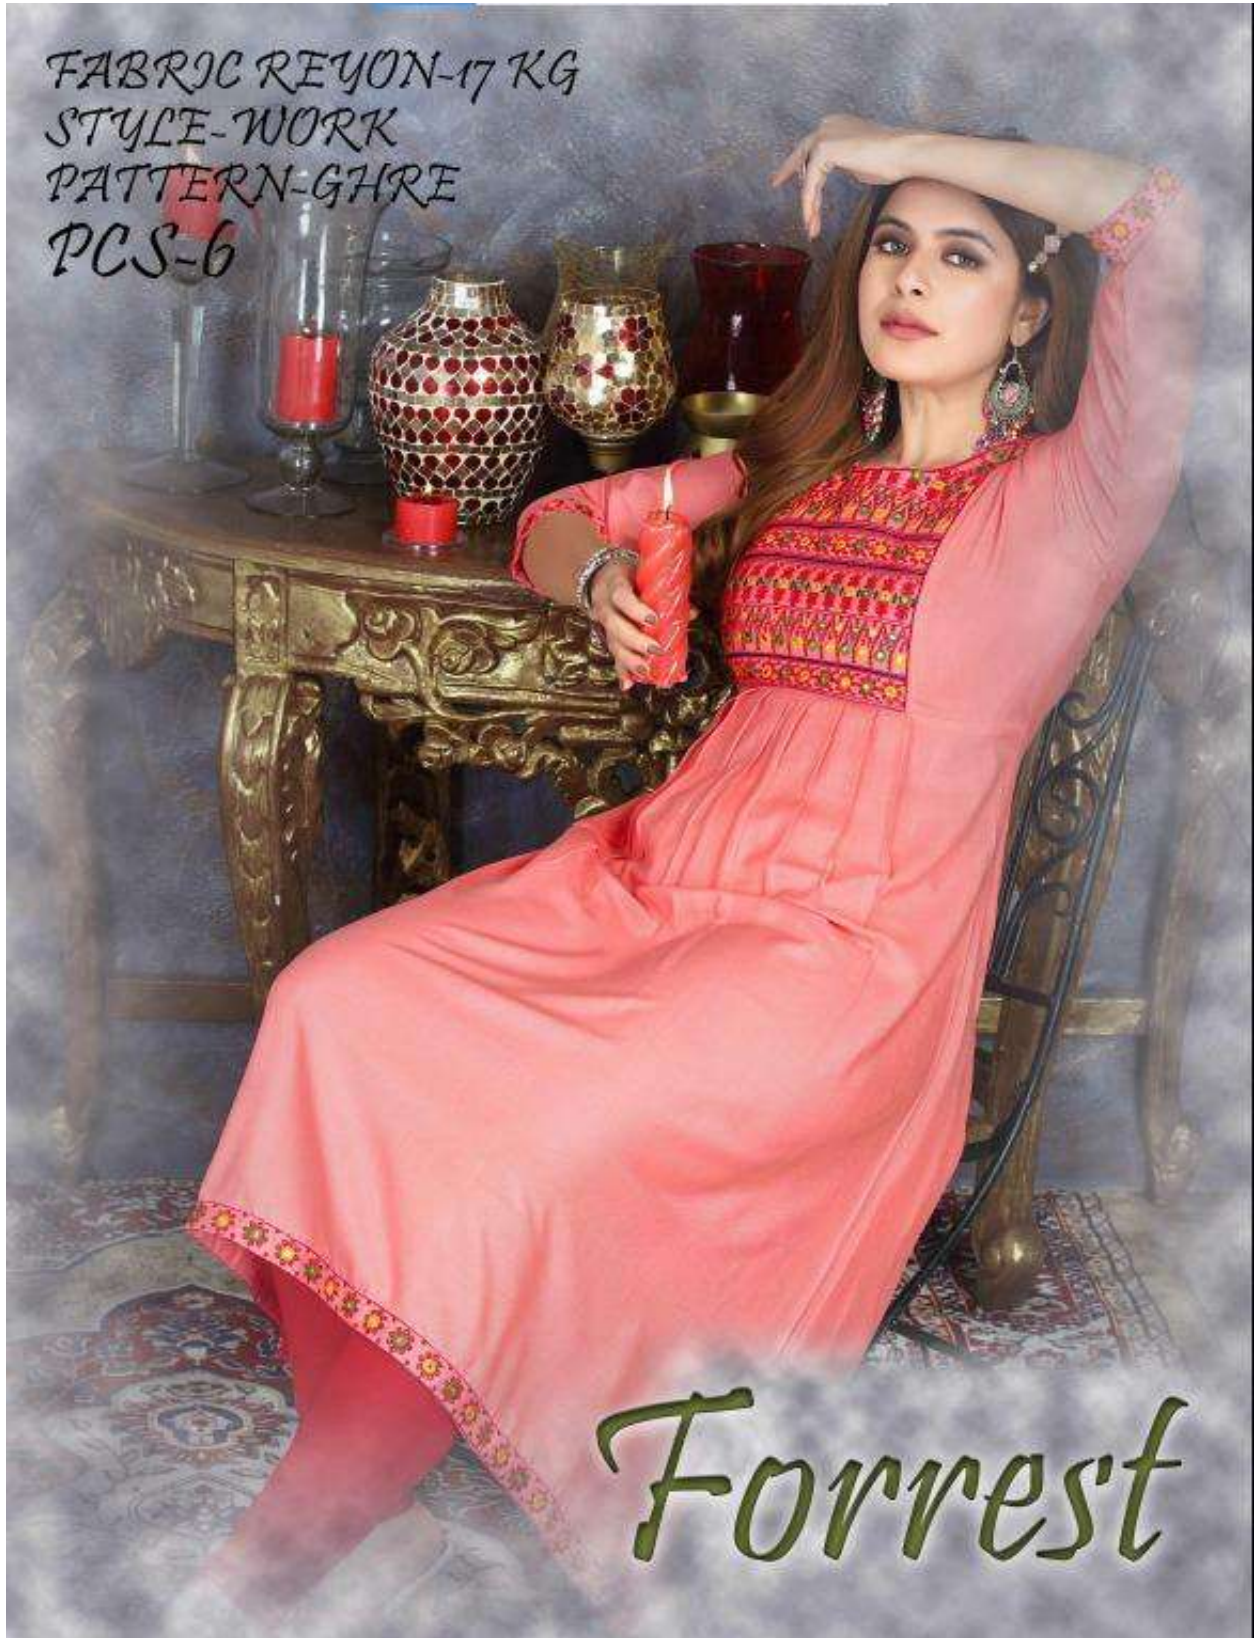

FABRIC REYON-17 KG
STYLE-WORK
PATTERN-GHRE
PCS-6

Forrest

FABRIC REYON-17 KG
STYLE-WORK
PATTERN-GHRE
PCS-6

Forrest

THERE IS BEAUTY IN ALL THINGS YOU JUST NEED TO LOOK CLOSE ENOUGH STYLE IS A SIMPLE WAY OF SAYING COMPLICATED THINGS