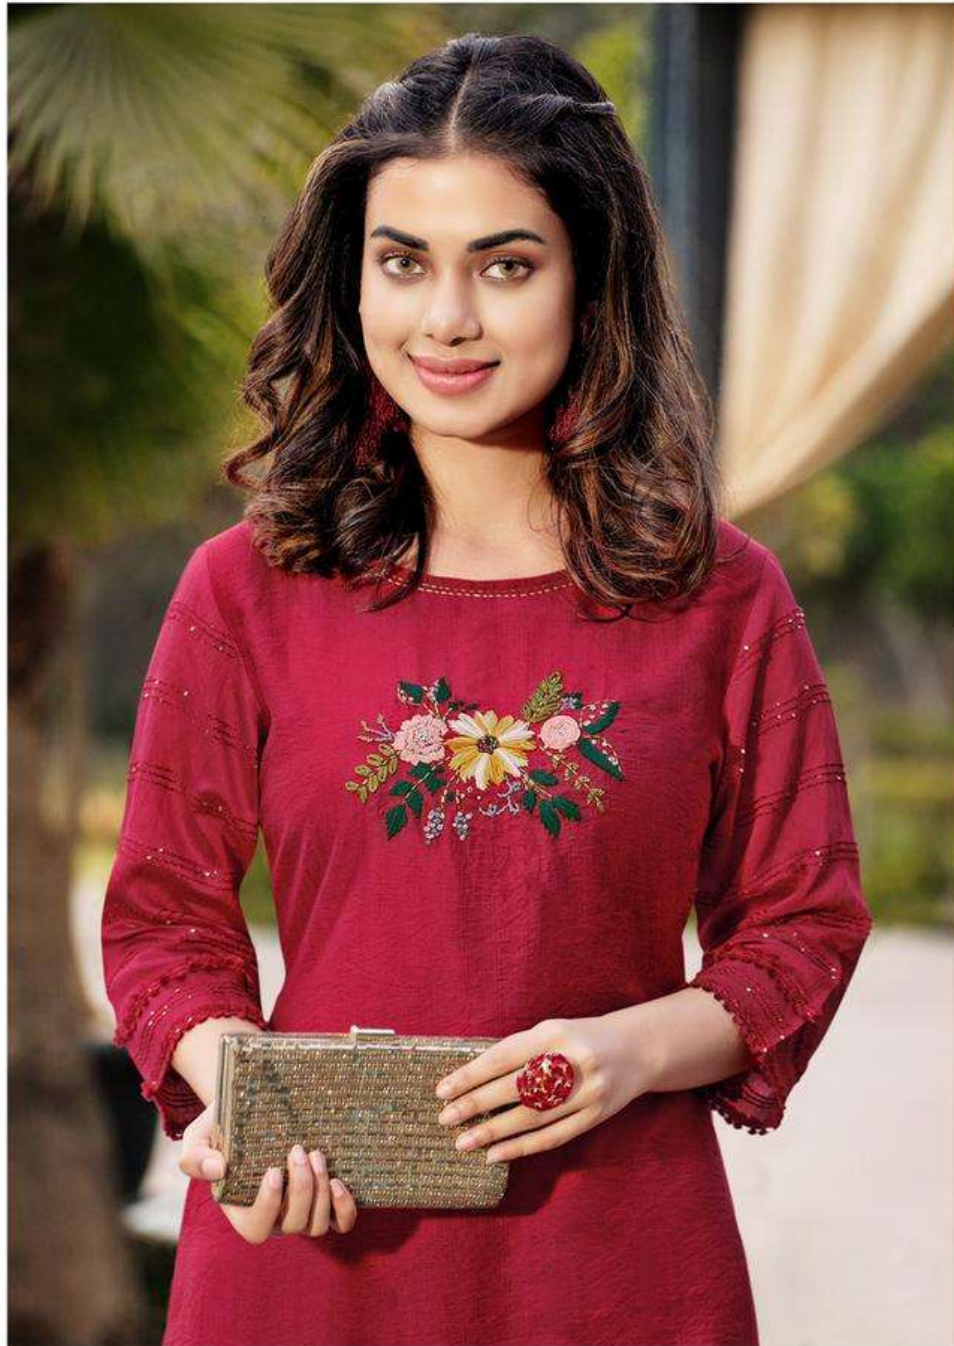

LUXURY An expression of true luxury inspired by the royals.