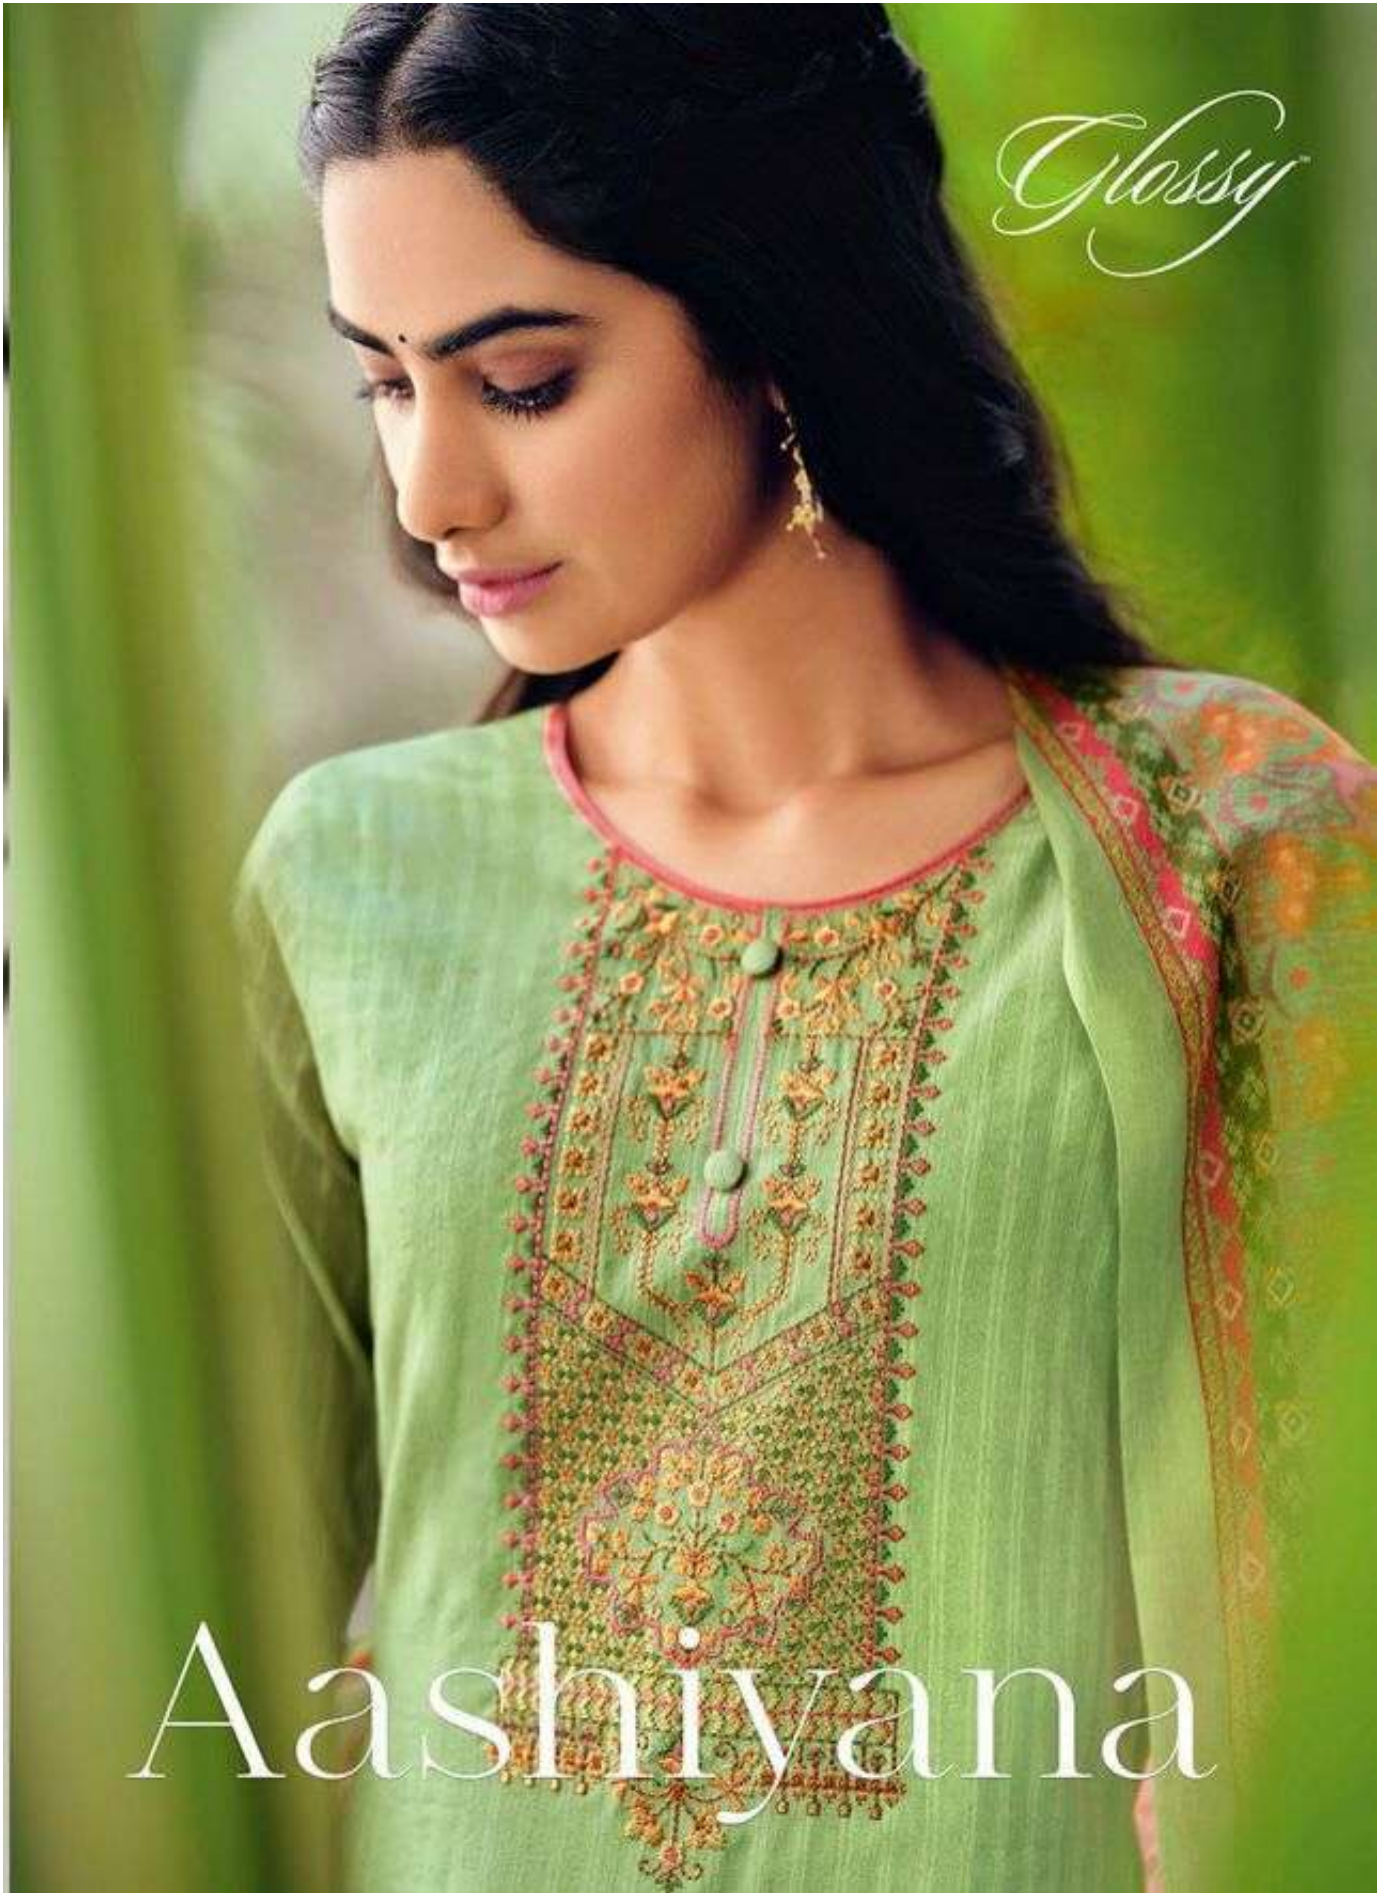

*Glossy*

Aashiyana

5007  
(MOTIF MAGIC)

*Glossy*

*Glossy*

**5008**  
{A RAY OF STYLE}

*Glossy*

**5007**

[FASHION FRENZY]

*Glossy*

5005

[ROYAL ELEGANCE]

{FABULOUS AT EVERY AGE}

5004

(FABULOUS FASHION)

5004

[FRESH FASHION]

*Glossy*

Aashiyana

**5009**  
**QUEEN IN STYLE**

*Glossy*  
Aashiyana

: TOP :  
PURE COTTON DIGITAL PRINT WITH  
NECK EMBROIDREY

: BOTTOM :  
COTTON SOLID DYED

: DUPATTA :  
PURE MAL COTTON DIGITAL PRINT