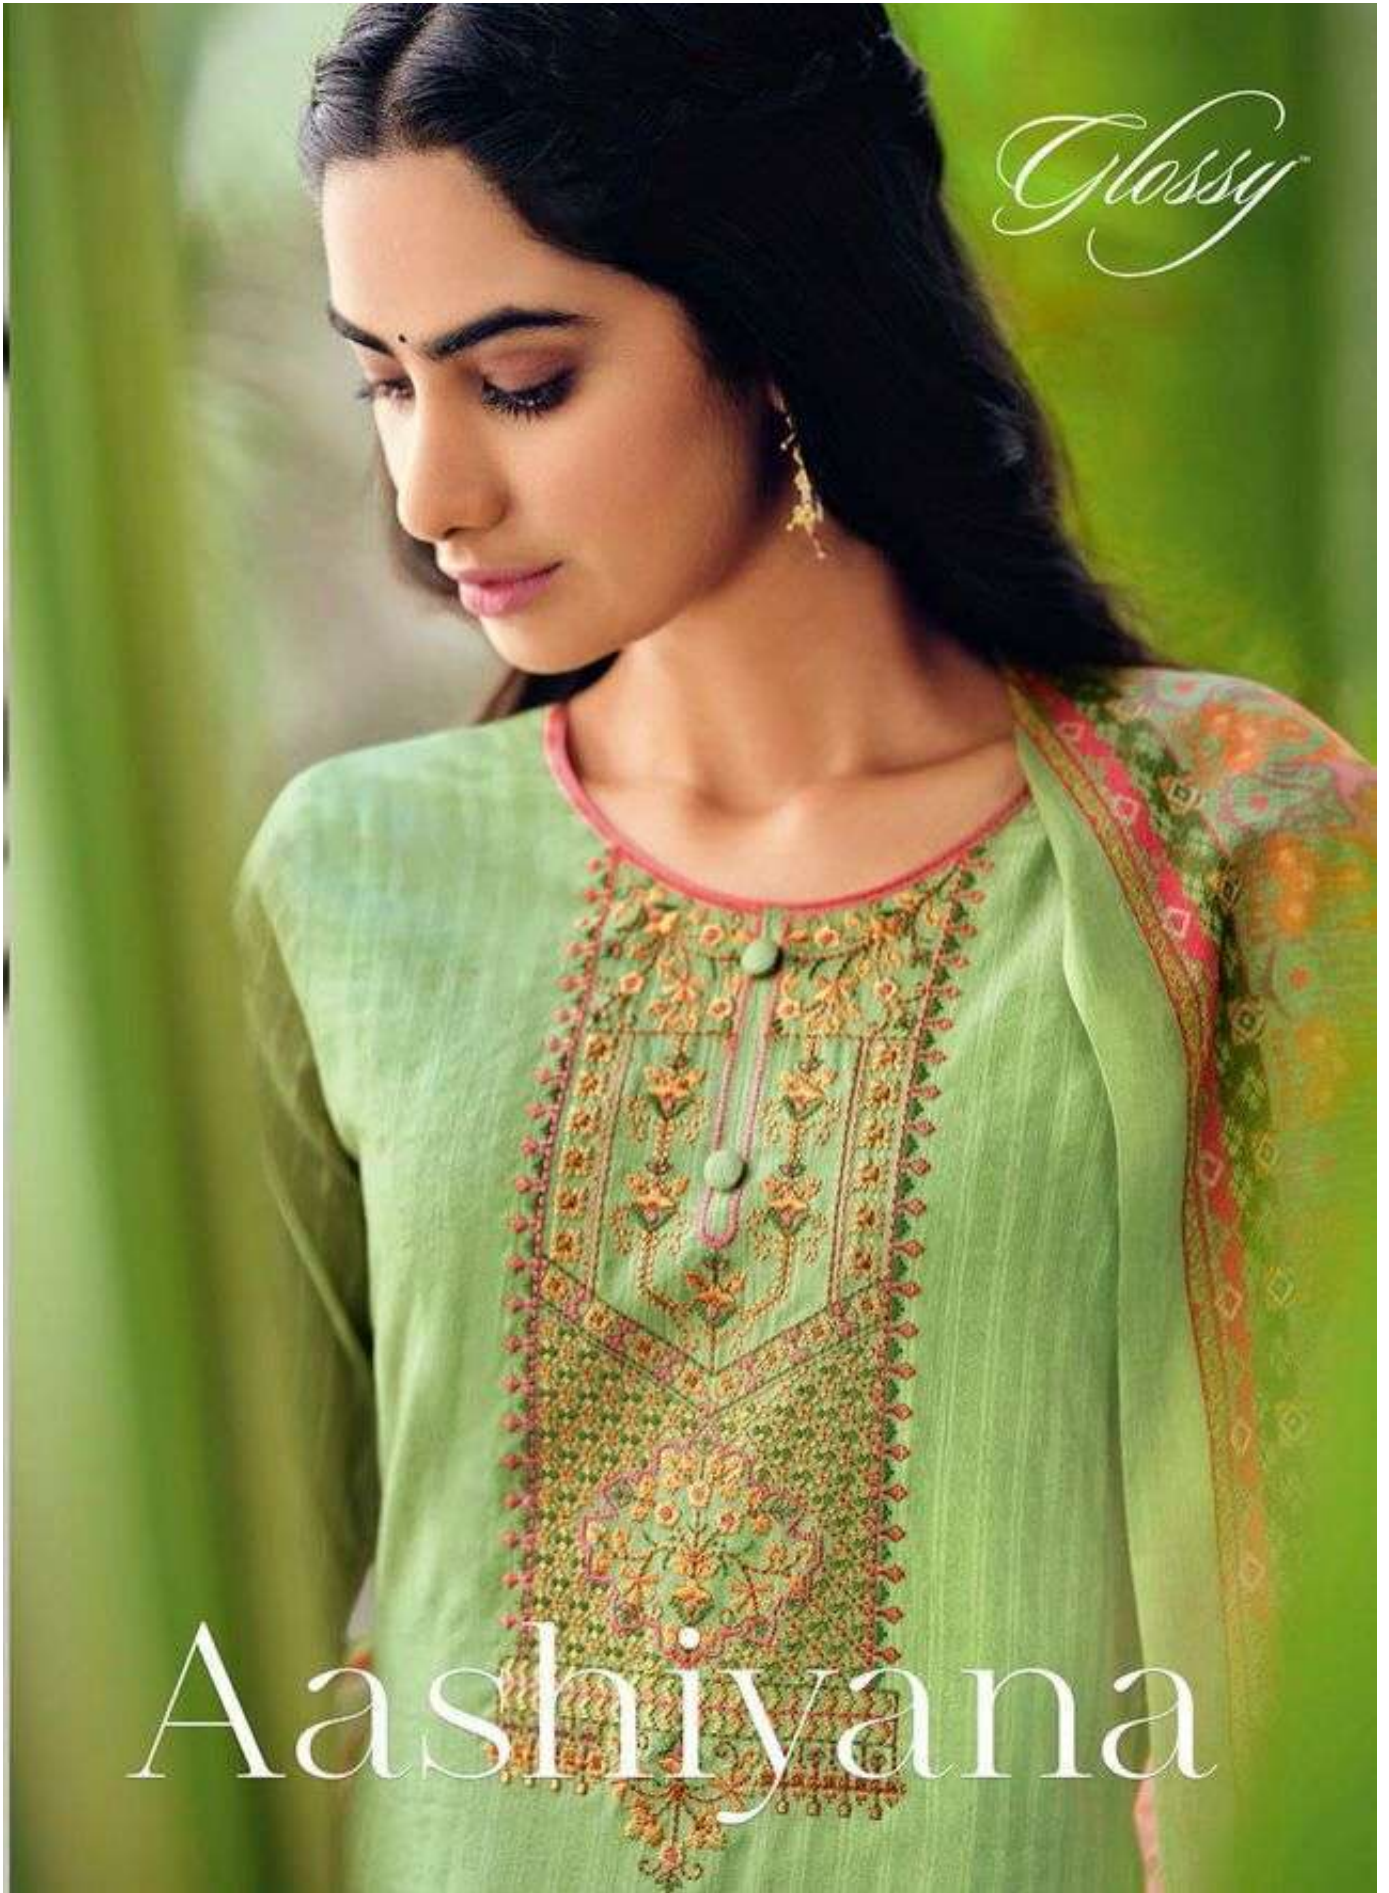

*Glossy*

Aashiyana

5007  
(MOTIF MAGIC)

*Glossy*

*Glossy*

**5008**  
{A RAY OF STYLE}

*Glossy*

**5007**

[FASHION FRENZY]

*Glossy*

5005

[ROYAL ELEGANCE]

{FABULOUS AT EVERY AGE}

5004

(FABULOUS FASHION)

5004

[FRESH FASHION]

*Glossy*

Aashiyana

5009  
[QUEEN IN STYLE]

*Glossy*  
Aashiyana

: TOP :  
PURE COTTON DIGITAL PRINT WITH  
NECK EMBROIDREY

: BOTTOM :  
COTTON SOLID DYED

: DUPATTA :  
PURE MAL COTTON DIGITAL PRINT