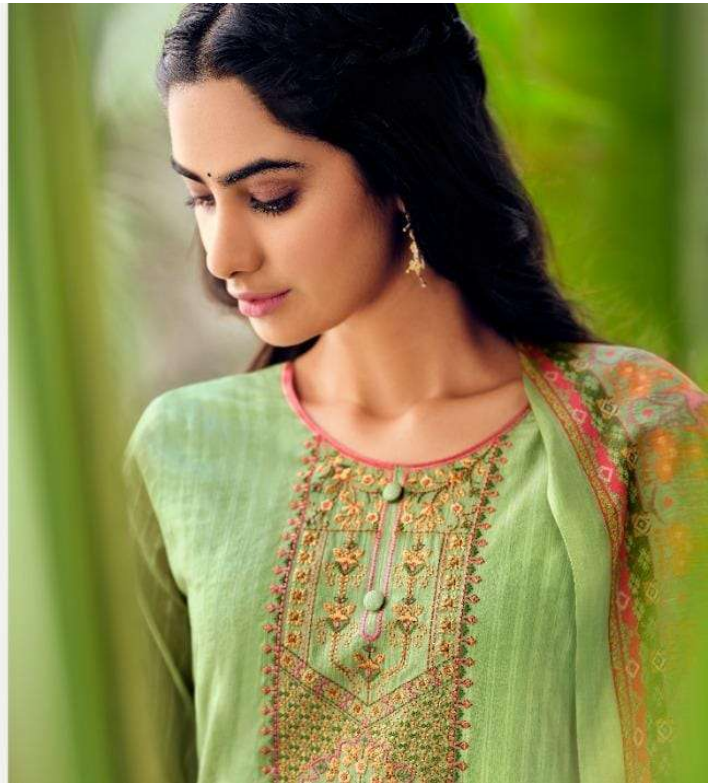

*Glossy*

Aashiyana

5007  
(MOTIF MAGIC)

*Glossy*

*Glossy*

**5008**  
{A RAY OF STYLE}

*Glossy*

**5007**

[FASHION FRENZY]

*Glossy*

5005

[ROYAL ELEGANCE]

{FABULOUS AT EVERY AGE}

5004

(FABULOUS FASHION)

5004

[FRESH FASHION]

*Glossy*

Aashiyana

**5009**  
**QUEEN IN STYLE**

*Glossy*  
Aashiyana

: TOP :  
PURE COTTON DIGITAL PRINT WITH  
NECK EMBROIDREY

: BOTTOM :  
COTTON SOLID DYED

: DUPATTA :  
PURE MAL COTTON DIGITAL PRINT