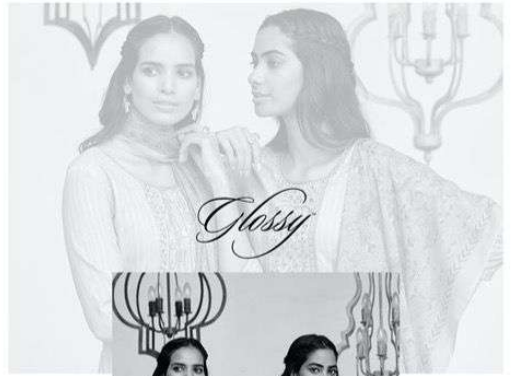

*Glossy*

Aashiyana

5007  
(MOTIF MAGIC)

*Glossy*

*Glossy*

**5008**  
{A RAY OF STYLE}

*Glossy*

**5007**

[FASHION FRENZY]

*Glossy*

5005

[ROYAL ELEGANCE]

{FABULOUS AT EVERY AGE}

5004

(FABULOUS FASHION)

5004

[FRESH FASHION]

*Glossy*

Aashiyana

**5009**  
**QUEEN IN STYLE**

*Glossy*  
Aashiyana

: TOP :  
PURE COTTON DIGITAL PRINT WITH  
NECK EMBROIDREY

: BOTTOM :  
COTTON SOLID DYED

: DUPATTA :  
PURE MAL COTTON DIGITAL PRINT