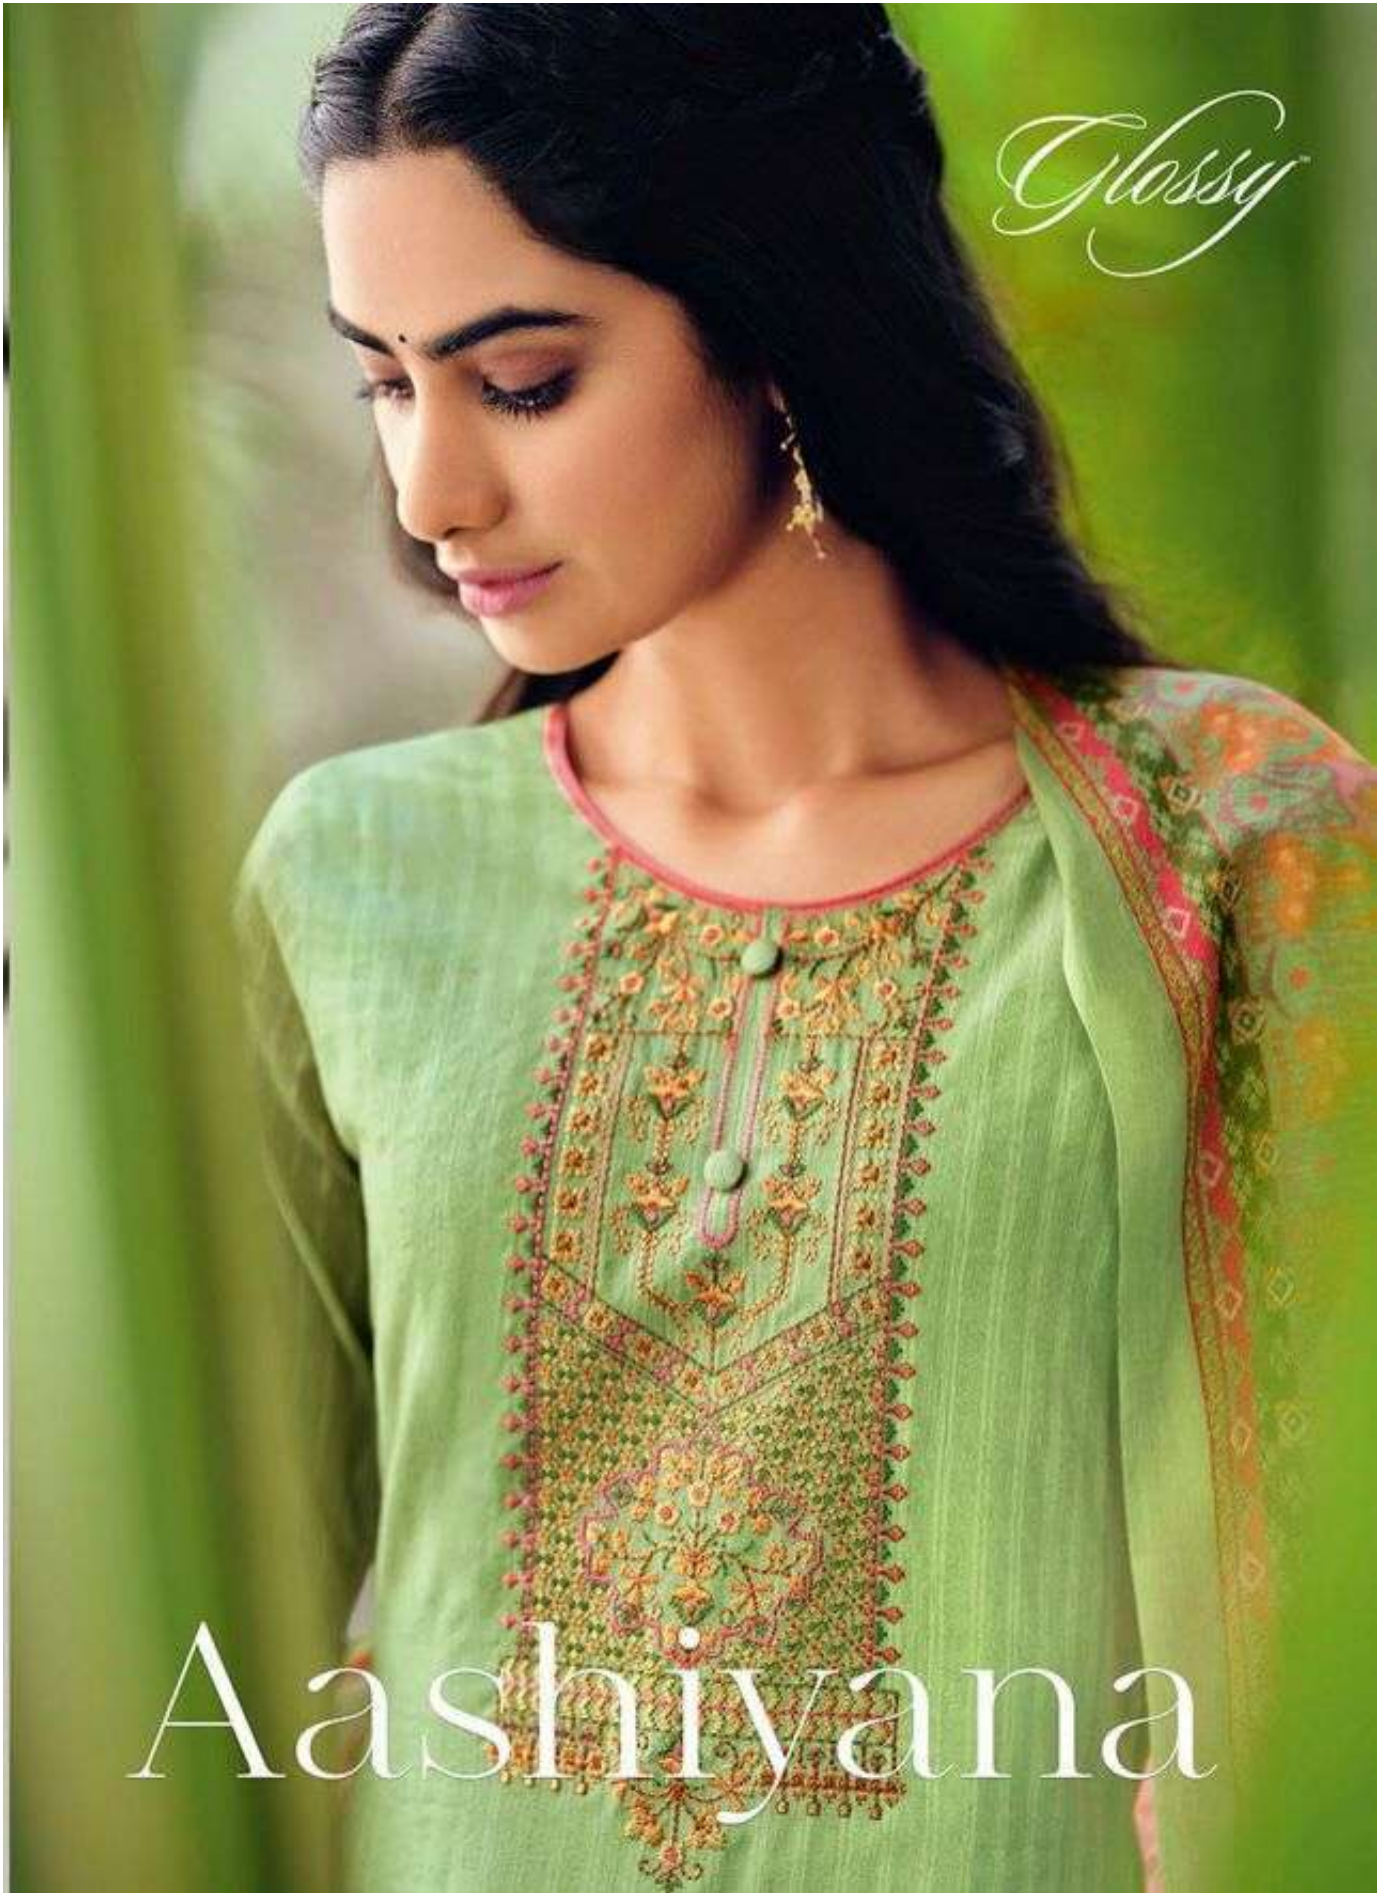

*Glossy*

Aashiyana

*Glossy*

**5008**  
{A RAY OF STYLE}

*Glossy*

**5007**

[FASHION FRENZY]

*Glossy*

5005

[ROYAL ELEGANCE]

{FABULOUS AT EVERY AGE}

5004

(FABULOUS FASHION)

5004

[FRESH FASHION]

*Glossy*

Aashiyana

5009  
[QUEEN IN STYLE]

*Glossy*  
Aashiyana

: TOP :  
PURE COTTON DIGITAL PRINT WITH  
NECK EMBROIDREY

: BOTTOM :  
COTTON SOLID DYED

: DUPATTA :  
PURE MAL COTTON DIGITAL PRINT

5004

5005