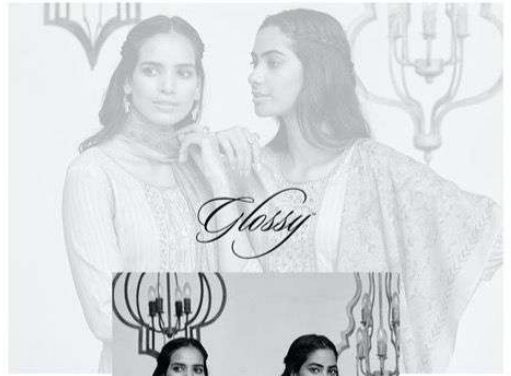

*Glossy*

Aashiyana

5007  
(MOTIF MAGIC)

*Glossy*

*Glossy*

**5008**  
{A RAY OF STYLE}

*Glossy*

**5007**

[FASHION FRENZY]

*Glossy*

5005

[ROYAL ELEGANCE]

{FABULOUS AT EVERY AGE}

5004

(FABULOUS FASHION)

5004

[FRESH FASHION]

*Glossy*

Aashiyana

5009  
[QUEEN IN STYLE]

*Glossy*  
Aashiyana

: TOP :  
PURE COTTON DIGITAL PRINT WITH  
NECK EMBROIDREY

: BOTTOM :  
COTTON SOLID DYED

: DUPATTA :  
PURE MAL COTTON DIGITAL PRINT