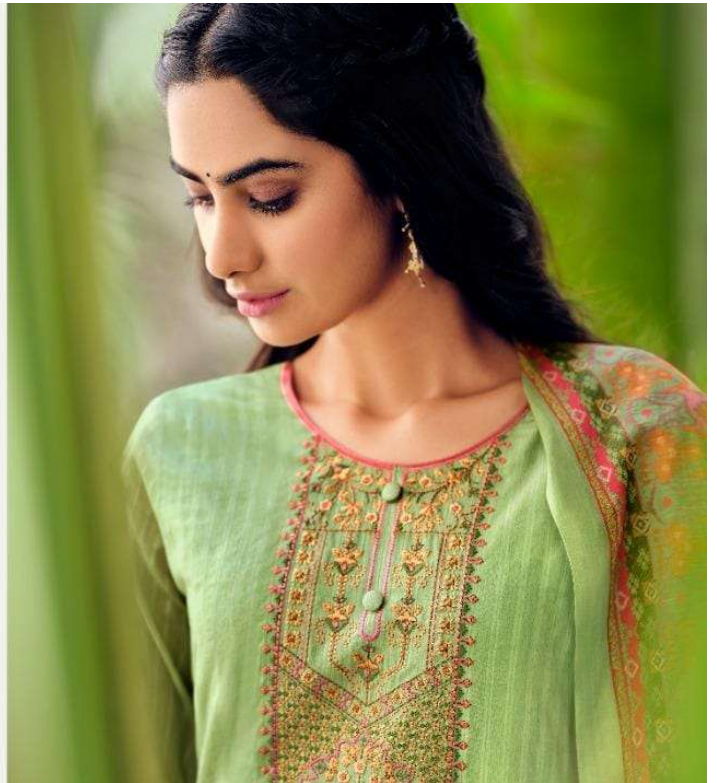

*Glossy*

Aashiyana

*Glossy*

**5008**  
{A RAY OF STYLE}

*Glossy*

**5007**

[FASHION FRENZY]

*Glossy*

Aashiyana

5009  
[QUEEN IN STYLE]

*Glossy*  
Aashiyana

: TOP :  
PURE COTTON DIGITAL PRINT WITH  
NECK EMBROIDREY

: BOTTOM :  
COTTON SOLID DYED

: DUPATTA :  
PURE MAL COTTON DIGITAL PRINT

5004

5005