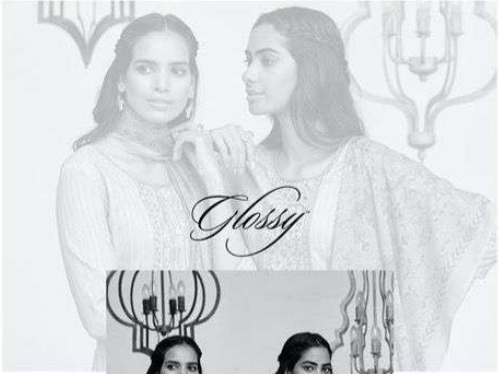

*Glossy*

Aashiyana

*Glossy*

**5008**  
{A RAY OF STYLE}

*Glossy*

**5007**

[FASHION FRENZY]

*Glossy*

5005

[ROYAL ELEGANCE]

{FABULOUS AT EVERY AGE}

5004

(FABULOUS FASHION)

5004

[FRESH FASHION]

*Glossy*

Aashiyana

5009  
[QUEEN IN STYLE]

*Glossy*  
Aashiyana

: TOP :  
PURE COTTON DIGITAL PRINT WITH  
NECK EMBROIDREY

: BOTTOM :  
COTTON SOLID DYED

: DUPATTA :  
PURE MAL COTTON DIGITAL PRINT

5004

5005