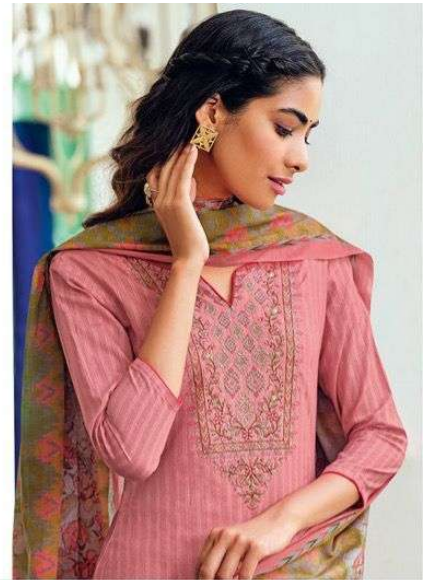

*Glossy*

Aashiyana

5007  
(MOTIF MAGIC)

*Glossy*

*Glossy*

**5008**  
{A RAY OF STYLE}

*Glossy*

**5007**

[FASHION FRENZY]

*Glossy*

5005

[ROYAL ELEGANCE]

{FABULOUS AT EVERY AGE}

5004

(FABULOUS FASHION)

5004

[FRESH FASHION]

*Glossy*

Aashiyana

5009  
[QUEEN IN STYLE]

*Glossy*  
Aashiyana

: TOP :  
PURE COTTON DIGITAL PRINT WITH  
NECK EMBROIDREY

: BOTTOM :  
COTTON SOLID DYED

: DUPATTA :  
PURE MAL COTTON DIGITAL PRINT