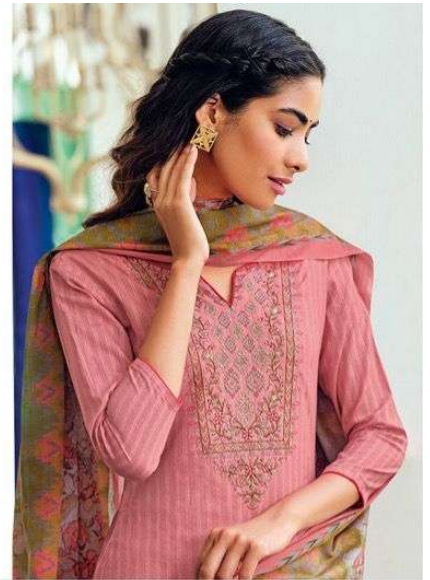

*Glossy*

Aashiyana

5007  
(MOTIF MAGIC)

*Glossy*

*Glossy*

**5008**  
{A RAY OF STYLE}

*Glossy*

**5007**

[FASHION FRENZY]

*Glossy*

5005

[ROYAL ELEGANCE]

{FABULOUS AT EVERY AGE}

5004

(FABULOUS FASHION)

5004

[FRESH FASHION]

*Glossy*

Aashiyana

**5009**  
**QUEEN IN STYLE**

*Glossy*  
Aashiyana

: TOP :  
PURE COTTON DIGITAL PRINT WITH  
NECK EMBROIDREY

: BOTTOM :  
COTTON SOLID DYED

: DUPATTA :  
PURE MAL COTTON DIGITAL PRINT

5004

5005

5008

5009

5006

5007

*Glossy*  
Aashiyana