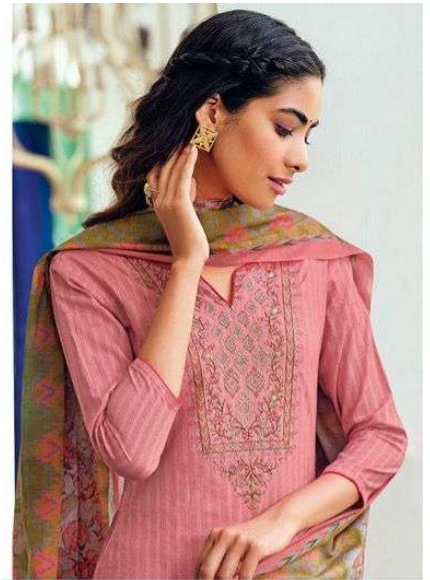

*Glossy*

Aashiyana

*Glossy*

**5008**  
{A RAY OF STYLE}

*Glossy*

**5007**

[FASHION FRENZY]

*Glossy*

5005

[ROYAL ELEGANCE]

{FABULOUS AT EVERY AGE}

5004

(FABULOUS FASHION)

5004

[FRESH FASHION]

*Glossy*

Aashiyana

5009  
[QUEEN IN STYLE]

*Glossy*  
Aashiyana

: TOP :  
PURE COTTON DIGITAL PRINT WITH  
NECK EMBROIDREY

: BOTTOM :  
COTTON SOLID DYED

: DUPATTA :  
PURE MAL COTTON DIGITAL PRINT

5004

5005