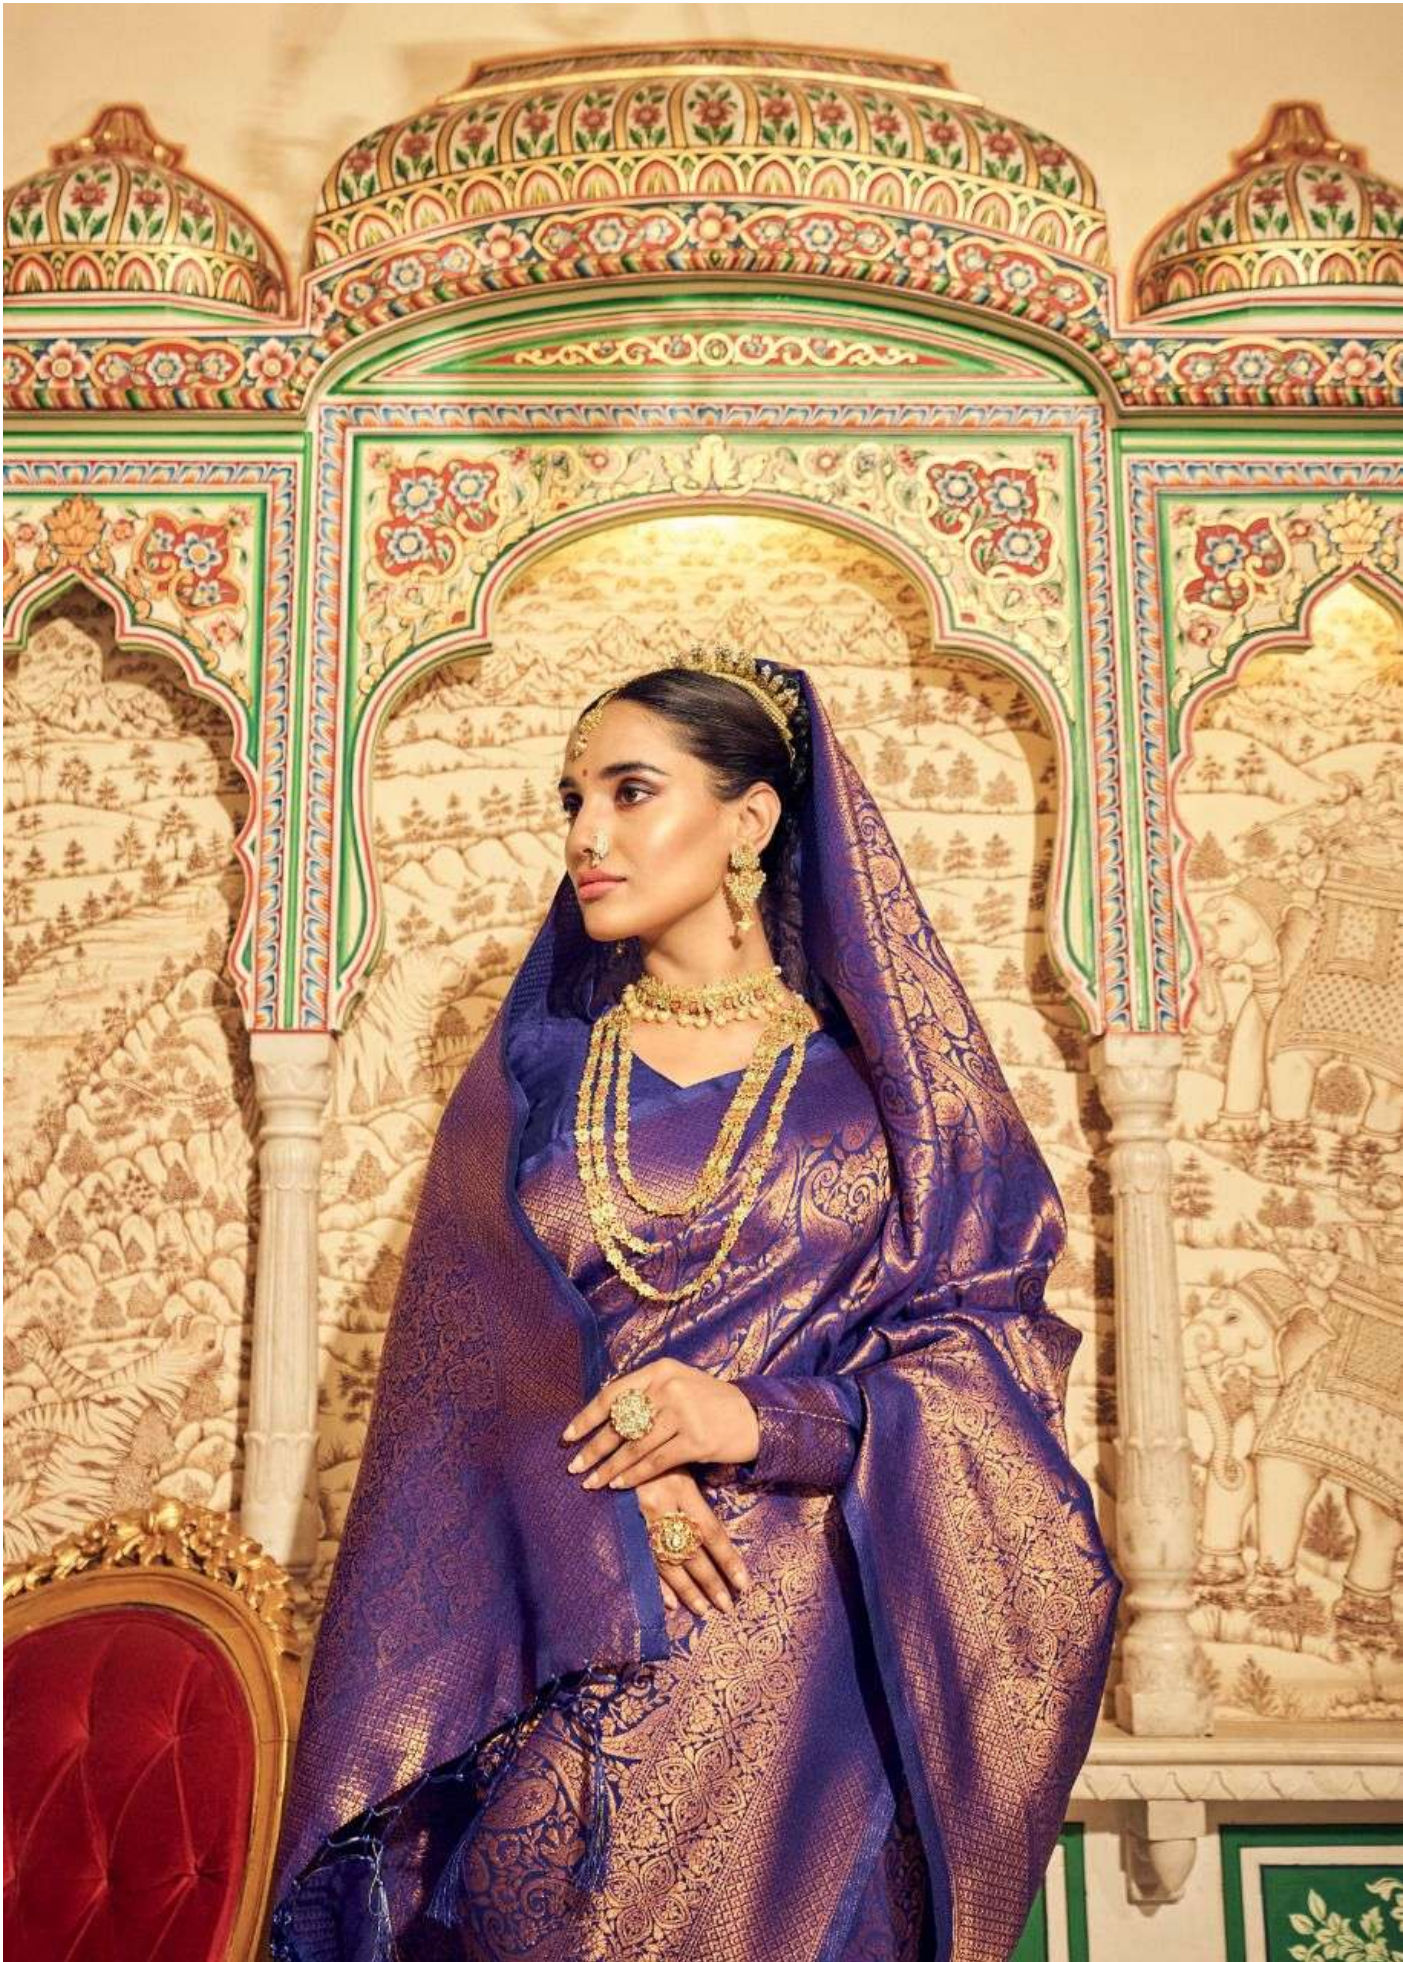

*Copper Kanchivaram silk*

Untitled Portrait of Young  
Woman in Russet and Crimson Sari

RAJPATH

"The Secret of Style"

10016

*Copper Kanchivaram silk*

**RAJATH**

"The Secret of Style"

10011

*Copper Kanchevaram silk*

**RAJATH**  
"The Secret of Style"

10015

*Copper Kanchivaram silk*

*Copper Kanchivaram silk*

Untitled Portrait of Young  
Woman in Russet and Crimson Sari

*Copper Kanchivaram silk*

Untitled Portrait of Young  
Woman in Russet and Crimson Sari

**RAJPATH**  
"The Secret of Style"

10014

*Copper Kanchevaran silk*

*Copper Kanchivaram silk*

Untitled Portrait of Young  
Woman in Russet and Crimson Sari

*Copper Kauchivaram*

Untitled Portrait of Young  
Woman in Russet and Crimson Sari

*Copper Kanchivaram silk*

Untitled Portrait of Young  
Woman in Russet and Crimson Sari

*Copper Kanchivaram Silk*

Untitled Portrait of Young  
Woman in Russet and Crimson Sari