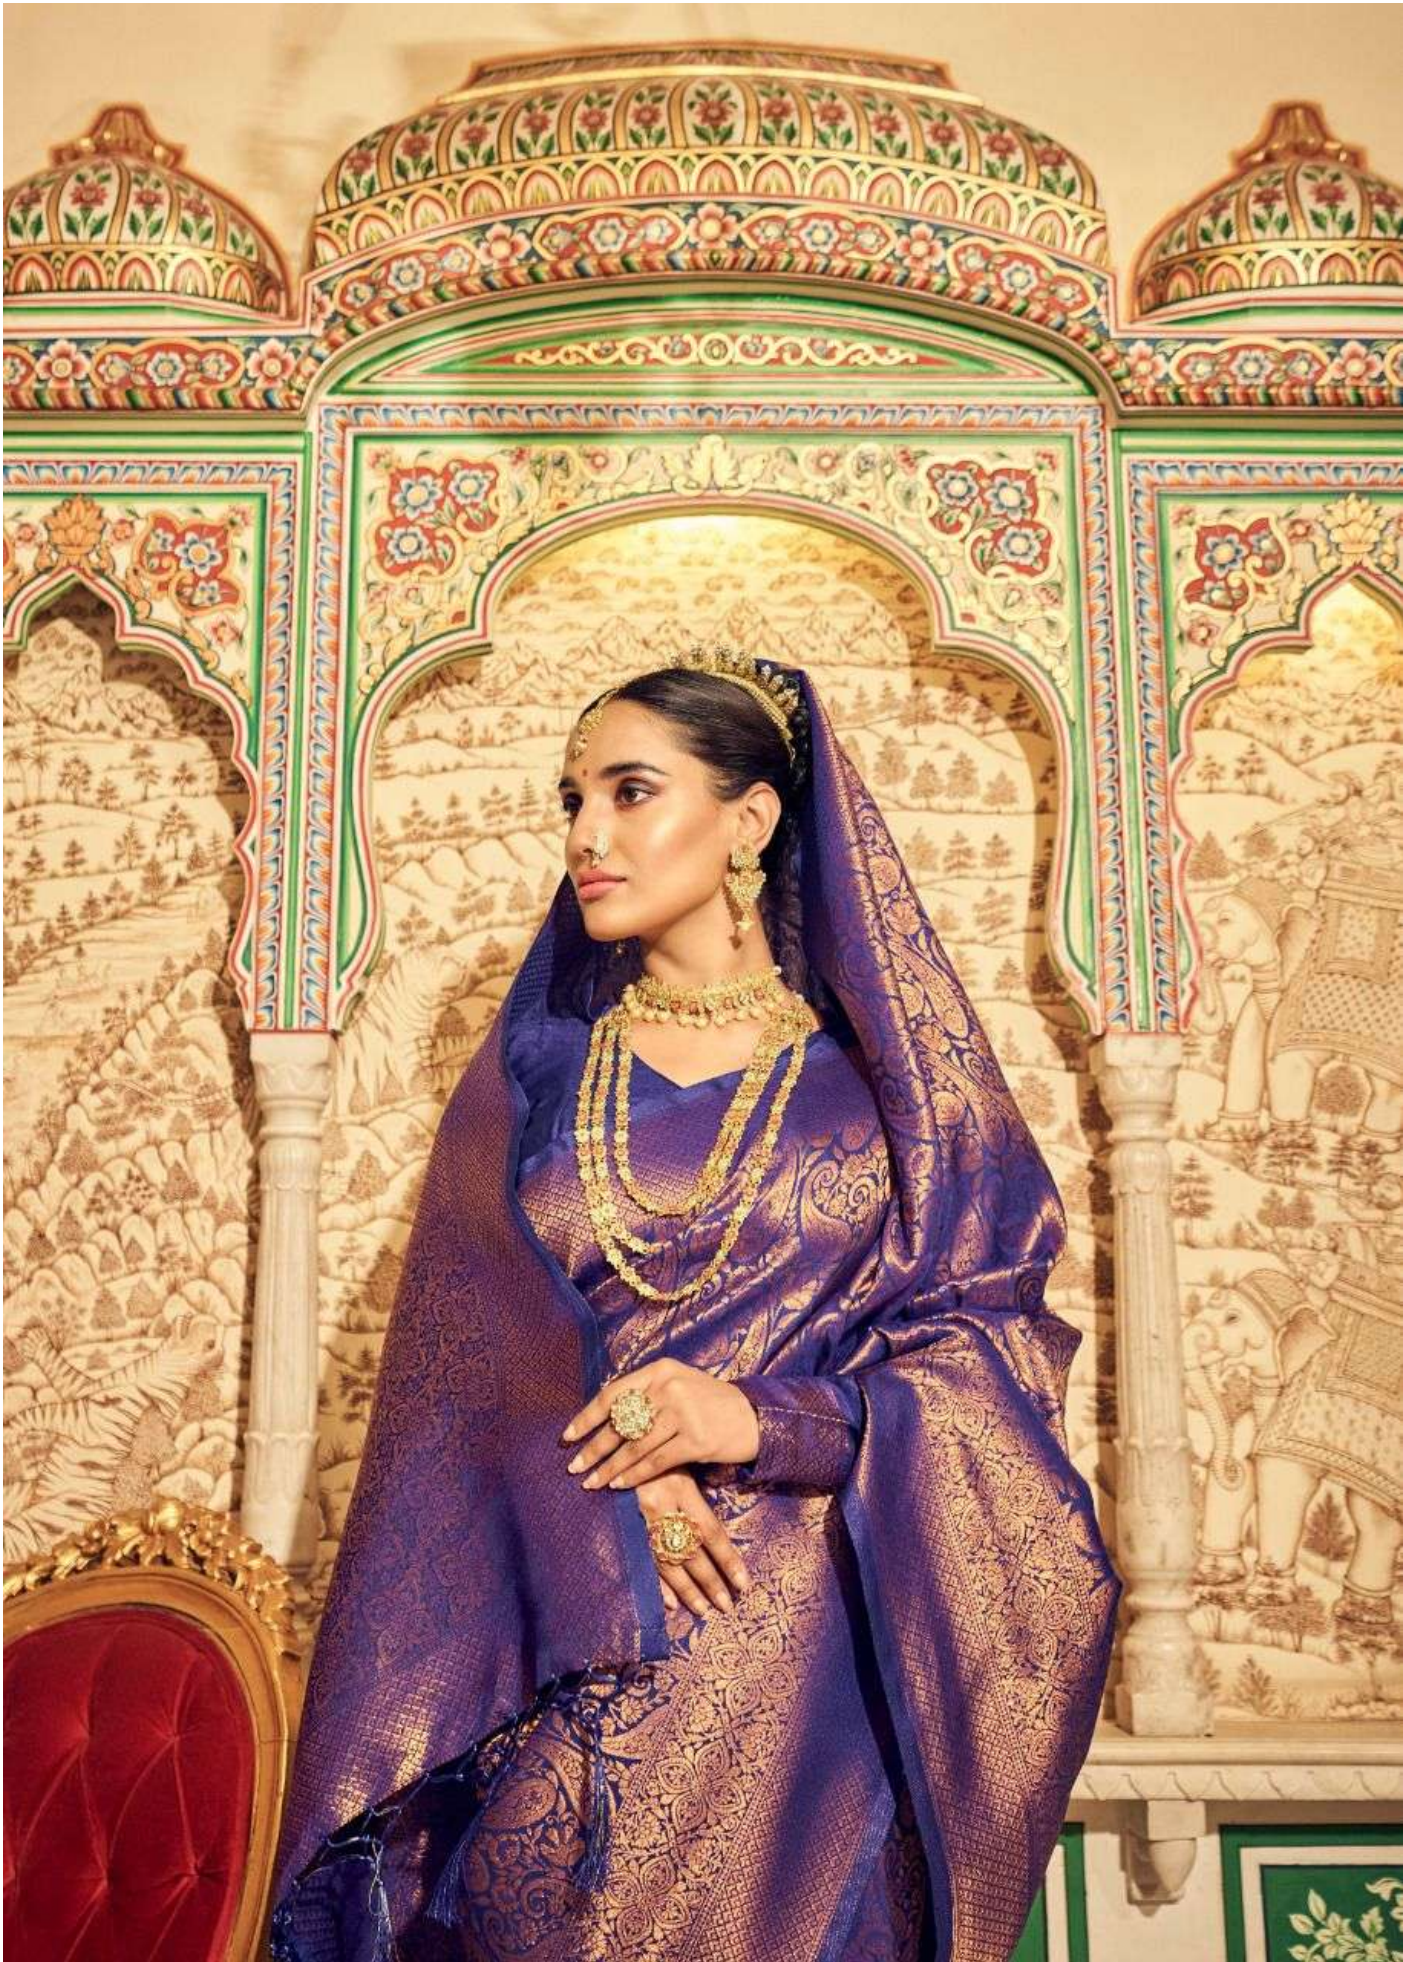

*Copper Kanchivaram silk*

Untitled Portrait of Young  
Woman in Russet and Crimson Sari

**RAJPATH**  
The Secret of Style

10016

*Copper Kanchivaram silk*

**RAJATH**

"The Secret of Style"

10011

*Copper Kanchevaram silk*

**RAJATH**  
"The Secret of Style"

10015

*Copper Kanchivaram silk*

*Copper Kanchivaram silk*

Untitled Portrait of Young  
Woman in Russet and Crimson Sari

*Copper Kanchivaram silk*

Untitled Portrait of Young  
Woman in Russet and Crimson Sari

**RAJATH**  
"The Secret of Style"

10014

*Copper Kanchevaran silk*

*Copper Kanchivaram silk*

Untitled Portrait of Young  
Woman in Russet and Crimson Sari

*Copper Kauchivaram*

Untitled Portrait of Young  
Woman in Russet and Crimson Sari

*Copper Kanchivaram silk*

Untitled Portrait of Young  
Woman in Russet and Crimson Sari

*Copper Kanchivaram Silk*

Untitled Portrait of Young  
Woman in Russet and Crimson Sari