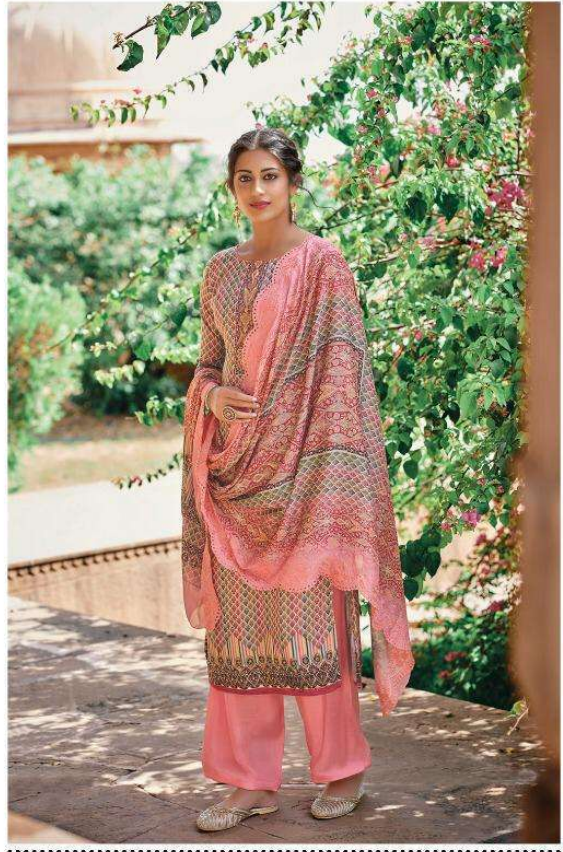

**RAAZI**  
SAB DIL RAAZI

**KARVA**

A Product by Rama Fashions

**RAAZI**  
SAB DIL RAAZI

**KARVA**

A Product by Rama Fashions

RAAZI  
KAR BHA KAR

CODE-1002

## Dupatta

Chinon Chiffon Digital Print With  
Heavy Embroidery