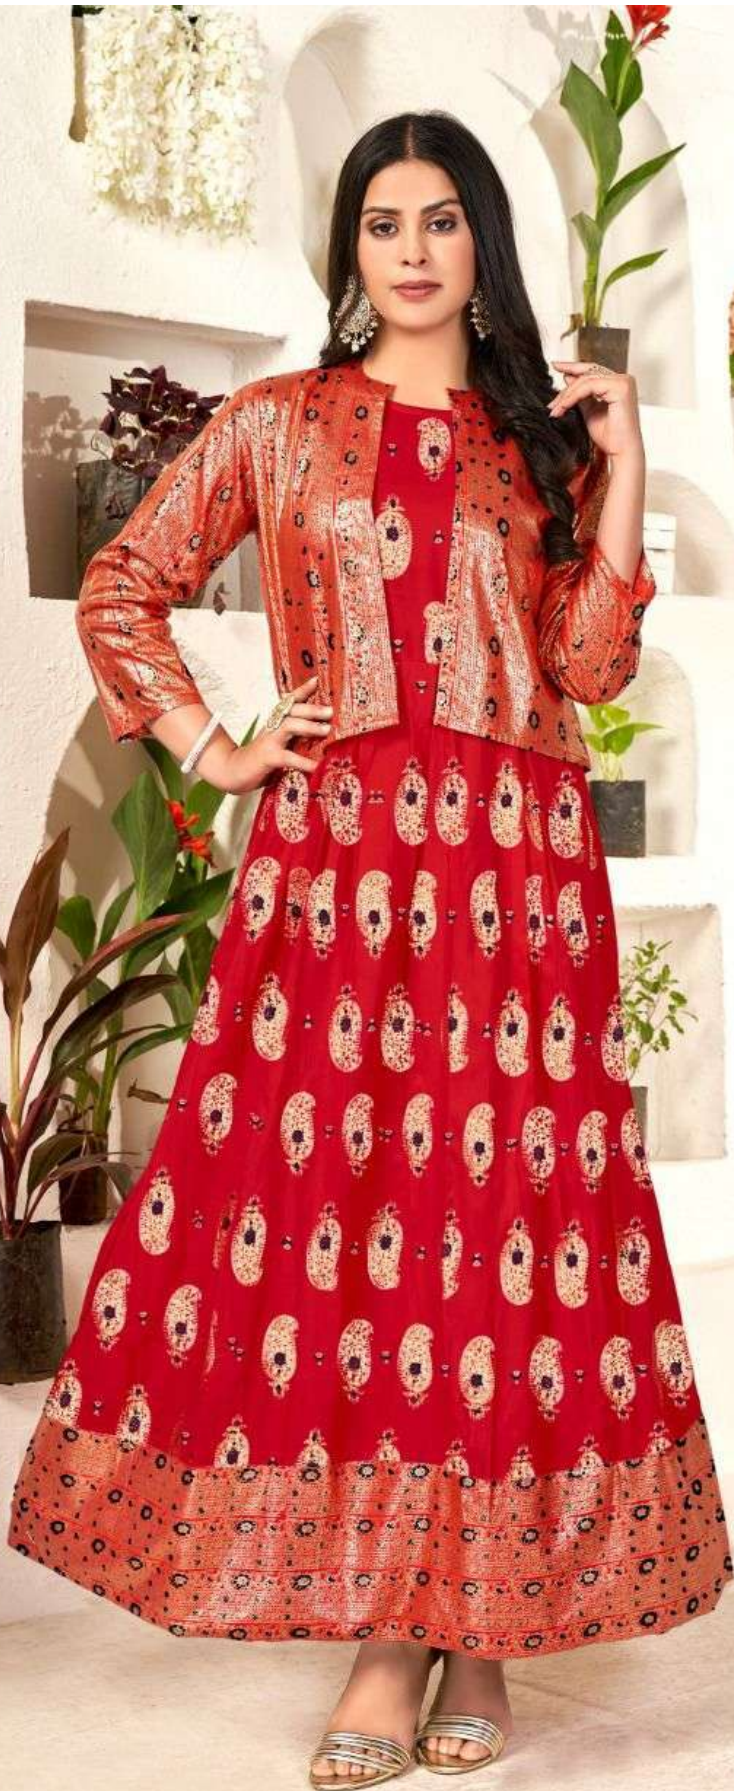

SMIT
CREATION

Size- S to 5XL

Baby

Size - S, M, L, XL, XXL, 3XL, 4XL, 5XL,

SMIT
CREATION

Size- S to 5XL

Baby

Size - S, M, L, XL, XXL, 3XL, 4XL, 5XL,

Size- S to 5XL
Baby

Size- S to 5XL
Baby

Size- S to 5XL
Baby

Size- S to 5XL
Baby

Size- S to 5XL
Baby

Size- S to 5XL
Baby

Size- S to 5XL
Baby

Size- S to 5XL
Baby

Baby

Size - S, M, L, XL, XXL, 3XL, 4XL, 5XL,

D.no	Gown	Jacket
1001	14 kg Rayon with Minakari Foil print sleeveless Gown.	14 kg Rayon with Minakari Foil print.
1002	14 kg Rayon with Minakari Foil print sleeveless Gown.	14 kg Rayon with Minakari Foil print.
1003	14 kg Rayon with Minakari Foil print sleeveless Gown.	14 kg Rayon with Minakari Foil print.
1004	14 kg Rayon with Minakari Foil print sleeveless Gown.	14 kg Rayon with Minakari Foil print.
1005	14 kg Rayon with Minakari Foil print sleeveless Gown.	14 kg Rayon with Minakari Foil print.
1006	14 kg Rayon with Minakari Foil print sleeveless Gown.	14 kg Rayon with Minakari Foil print.
1007	14 kg Rayon with Minakari Foil print sleeveless Gown.	14 kg Rayon with Minakari Foil print.
1008	14 kg Rayon with Minakari Foil print sleeveless Gown.	14 kg Rayon with Minakari Foil print.