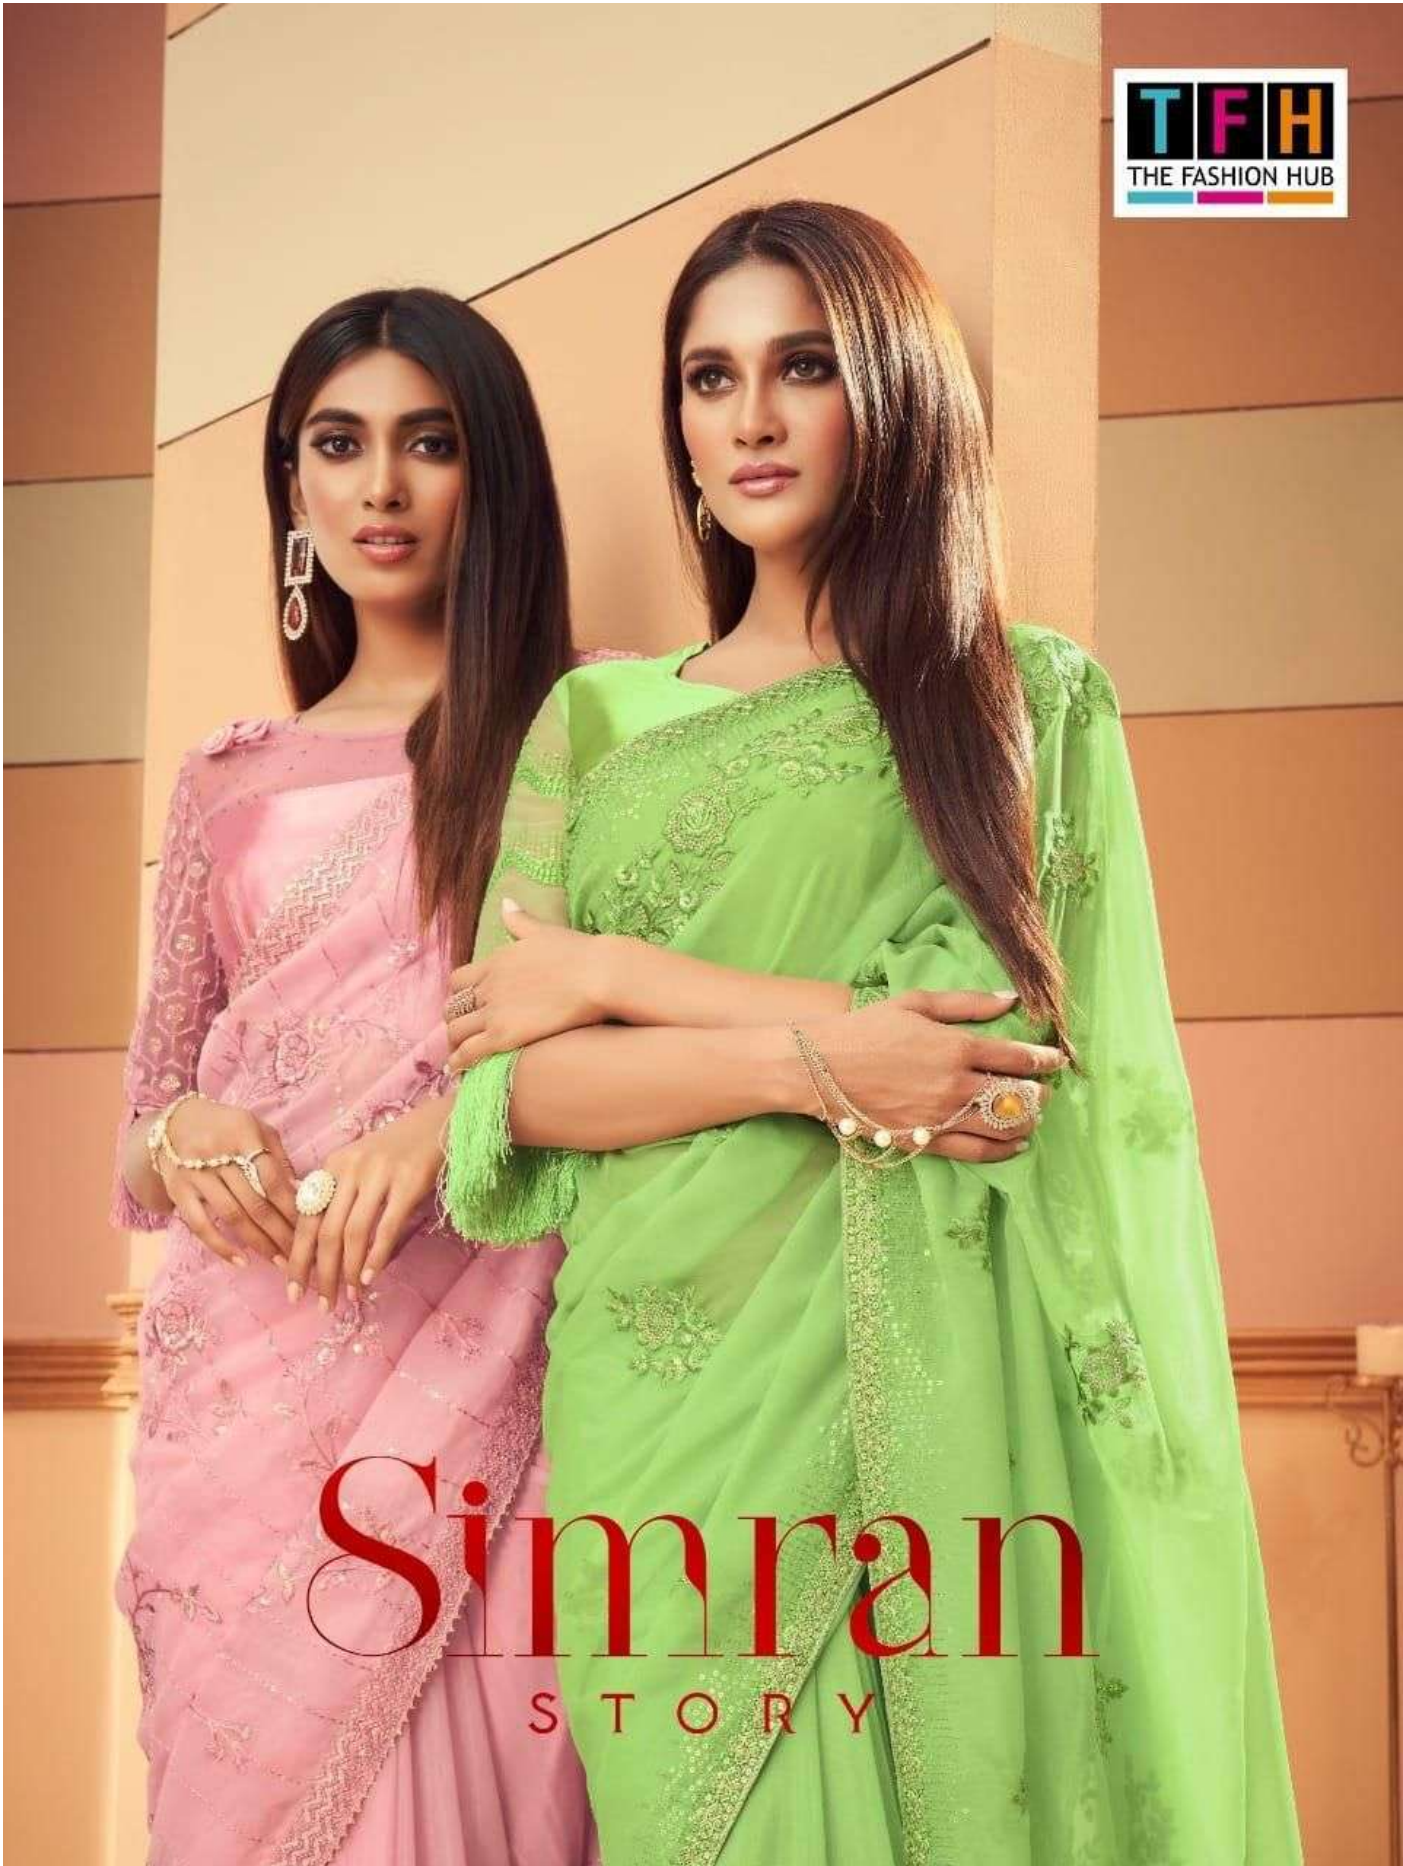

Simran

S T O R Y