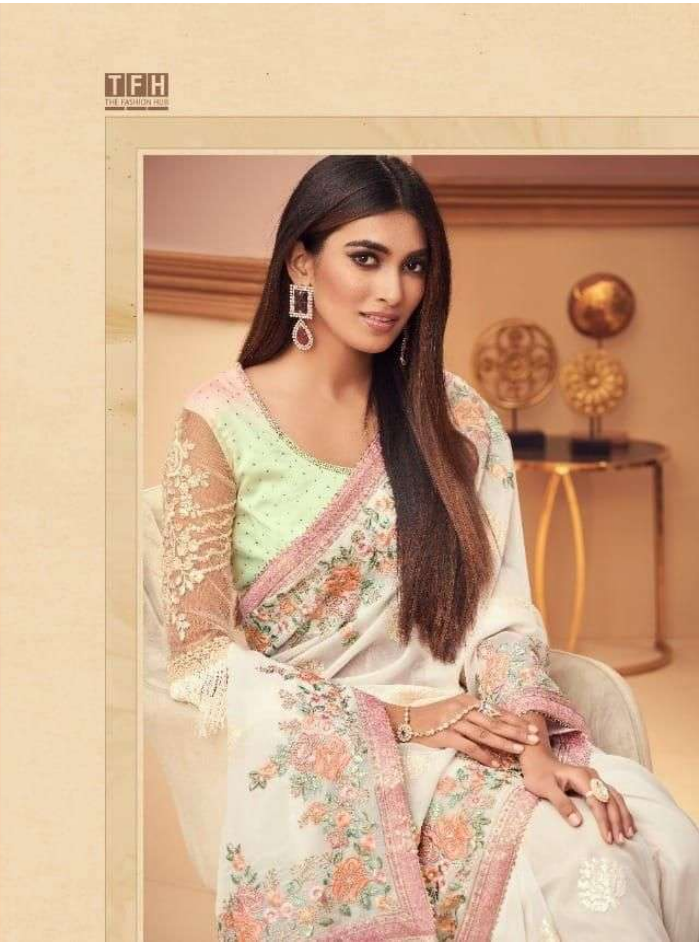

SIM*6113

SIM*6114

SIM*6115

SIM*6116