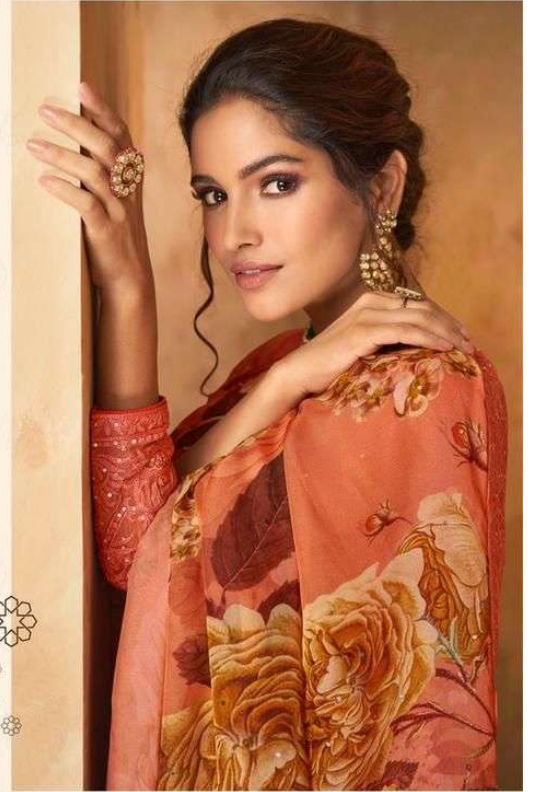

GRAMO
WE MAKE YOUR DREAMS