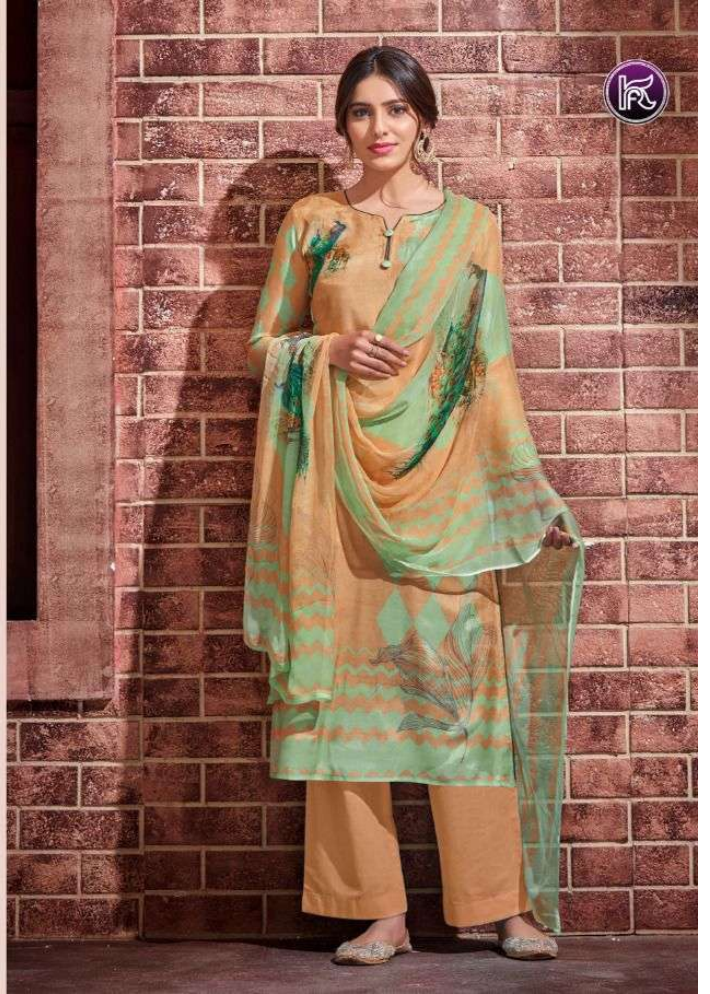

Instinctive & immortal

D.No.1005