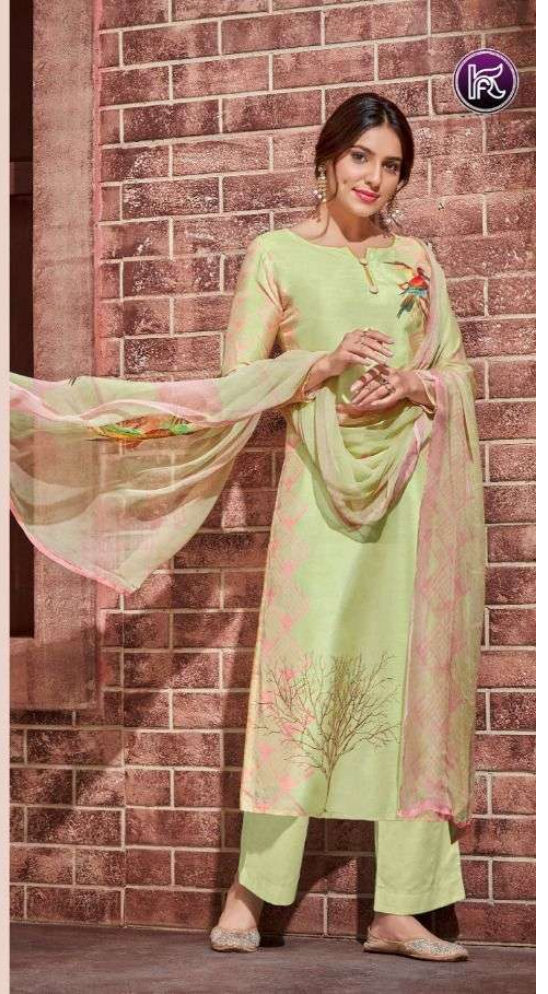

TITLI

Instinctive & immortal

Expanding natural colours to the
Femininity provides you shades which you
Can carry with pride

D.No.1005

Glued & glittery

*Powerful women should reflect two attributes, classy and fabulous.
Fashion comes to embellishment and Comfort with us*

Gorgeous & gallant

Feel the romance with our sensational and classy
majestic collection this year

D.No.1002

D.No.1004

Marvel & majestic

This splendid piece of fashion perfectly illustrates your personality. Explore real felicity by carrying our unique art.