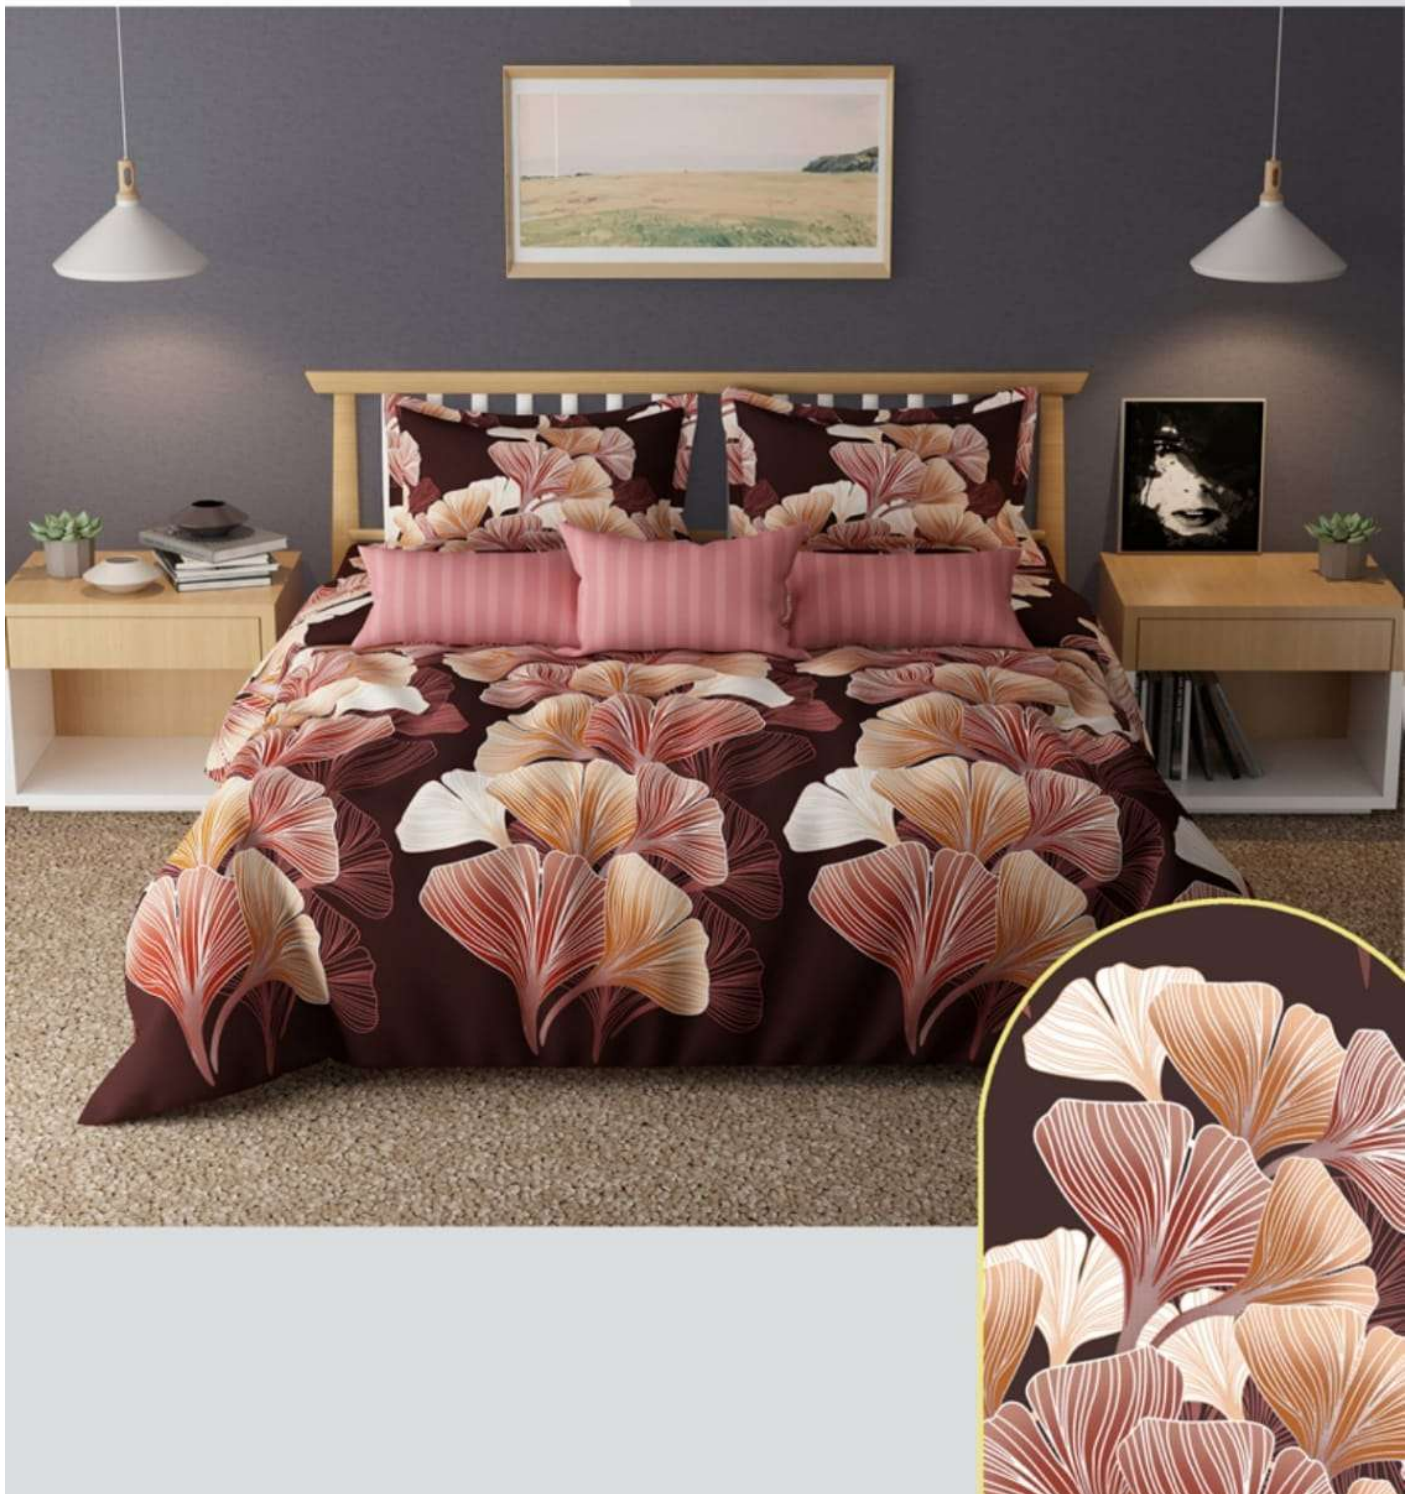

BEDSHEET

PILLOW COVER

—
elite 90
COLLECTION

**CARRIE
BROWN**