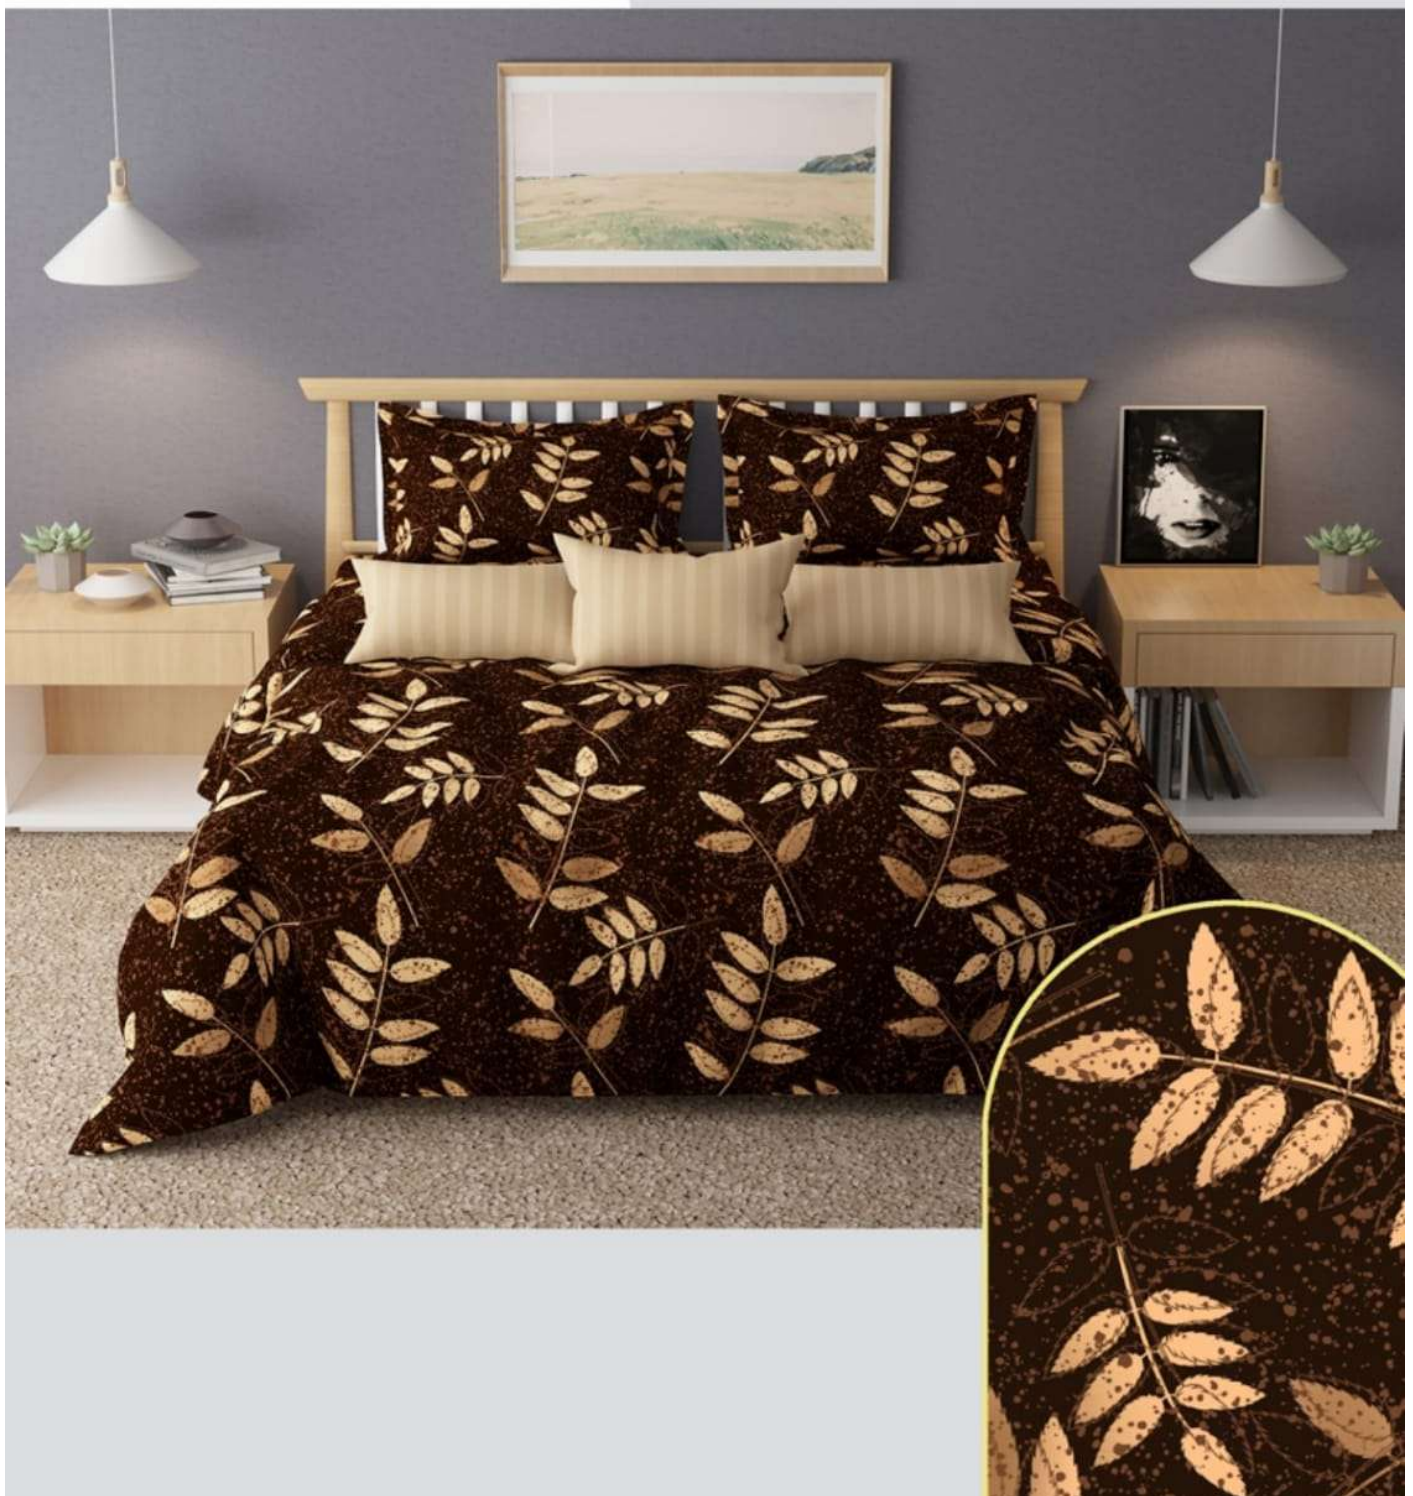

—
elite 90
COLLECTION

CARRIE
SEA GREEN

elite 90
COLLECTION

K.G.D Linen
the craft of design

—
elite 90
COLLECTION

CARRIE
SEA GREEN

BEDSHEET

PILLOW COVER

PILLOW COVER

BEDDING by K.G.D Linen
The craft of design

—
elite 90
COLLECTION

CARRIE
COFFEE

BEDSHEET

PILLOW COVER

PILLOW COVER

BEDDING by K.G.D Linen
The craft of design

—
elite 90
COLLECTION

**CARRIE
BROWN**

BEDSHEET

PILLOW COVER

PILLOW COVER

BEDDING by K.G.D Linen
The craft of design

—
elite 90
COLLECTION

**CARRIE
CREAM**