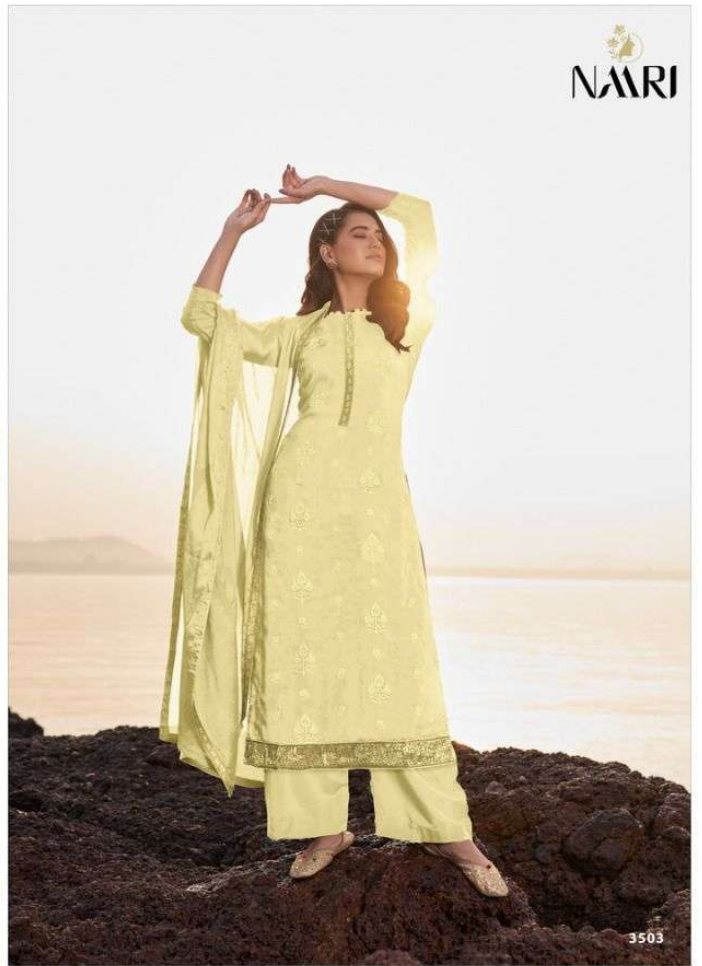

NARI

OLIVE

3501

3502

3503

3504

3505

3506

PRESENTING TO YOU OUR NEW CATALOGUE

OLIVE

FROM NAARI FASHIONS,

TOP

✓PURE JACARD WITH JACARD LACE

BOTTOM

VISCOUS SANTUN

DUPATTA

PURE VISCOUS MASLIN WITH JACARD LACE

NARI

OLIVE