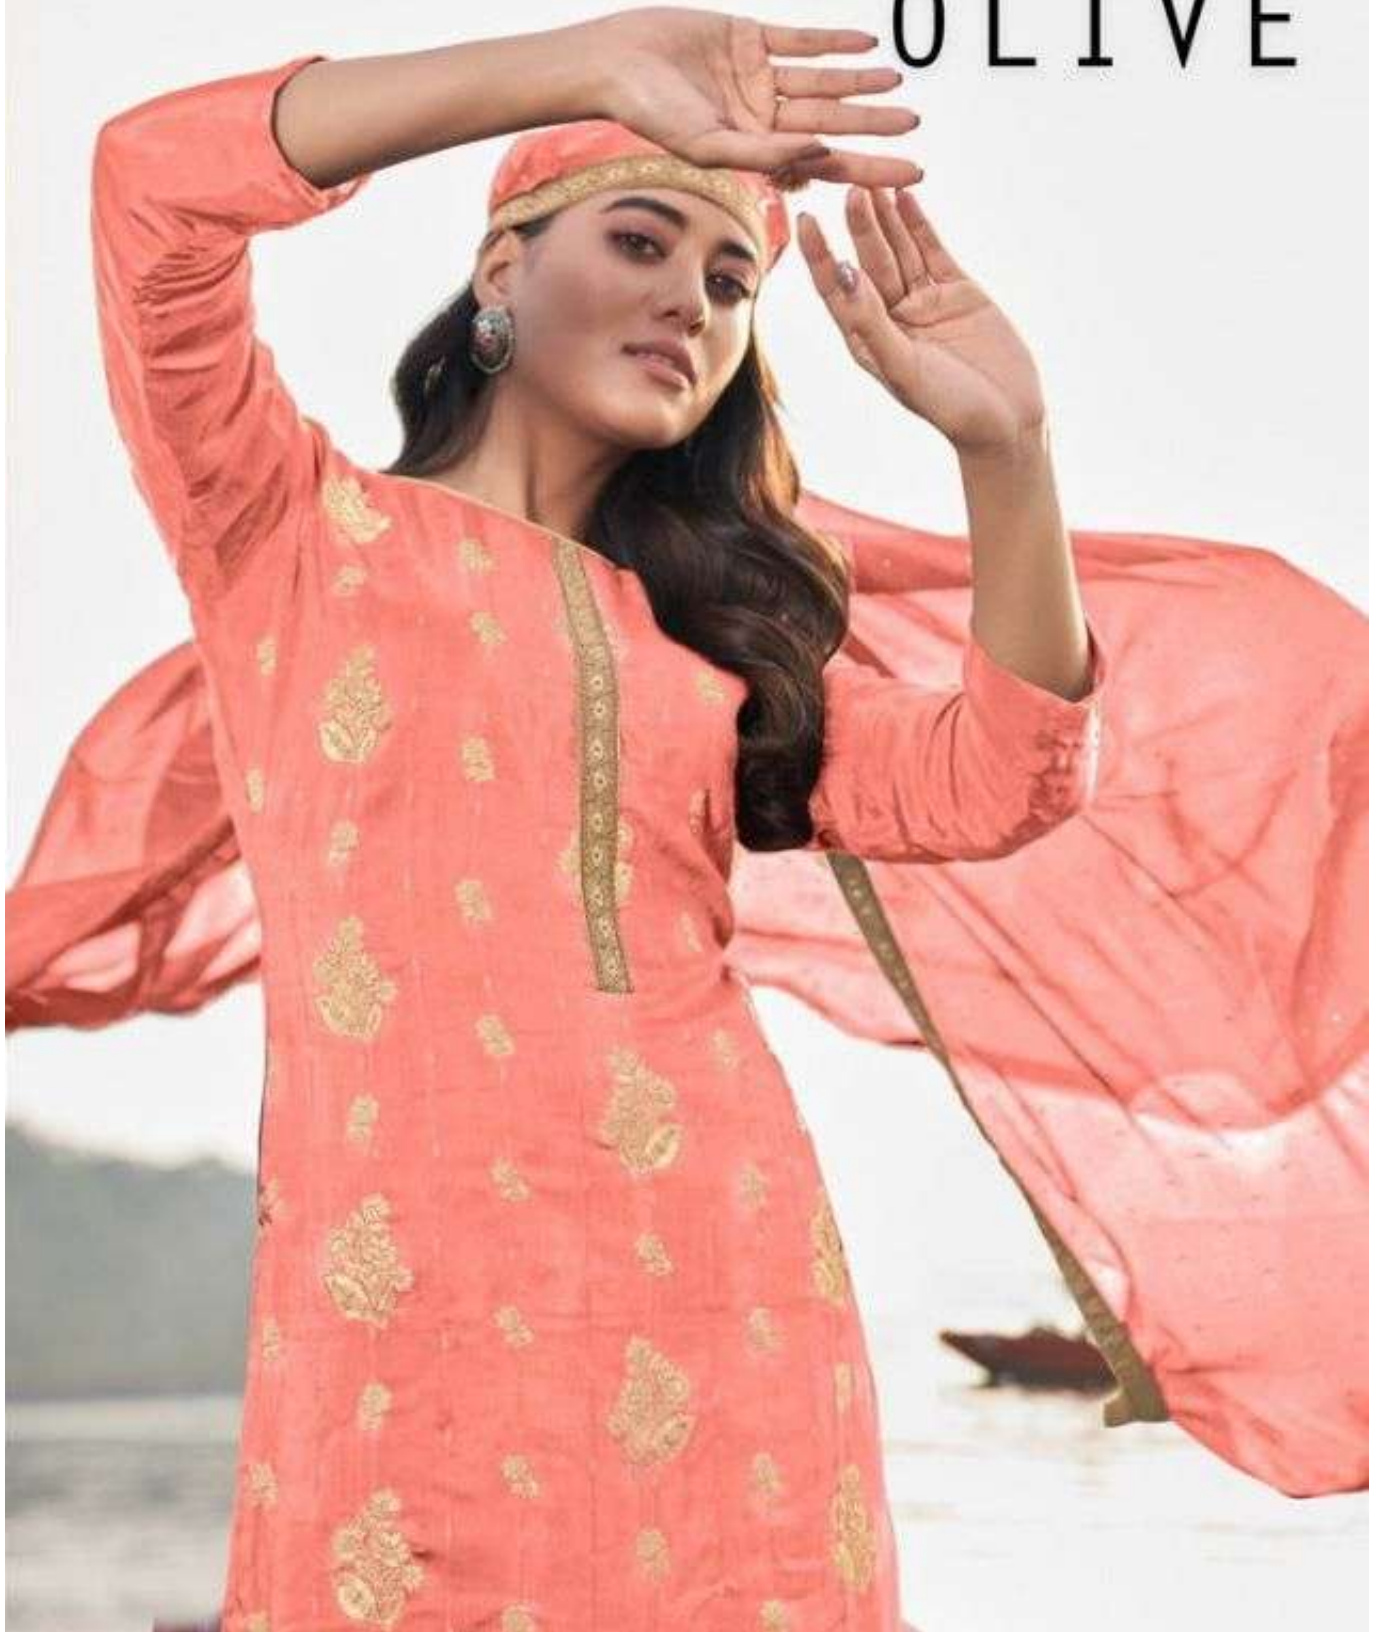

NARI

OLIVE

3501

3502

3503

3504

3505

3506

# OLIVE

FROM NAARI FASHIONS,

## TOP

✓PURE JACARD WITH JACARD LACE