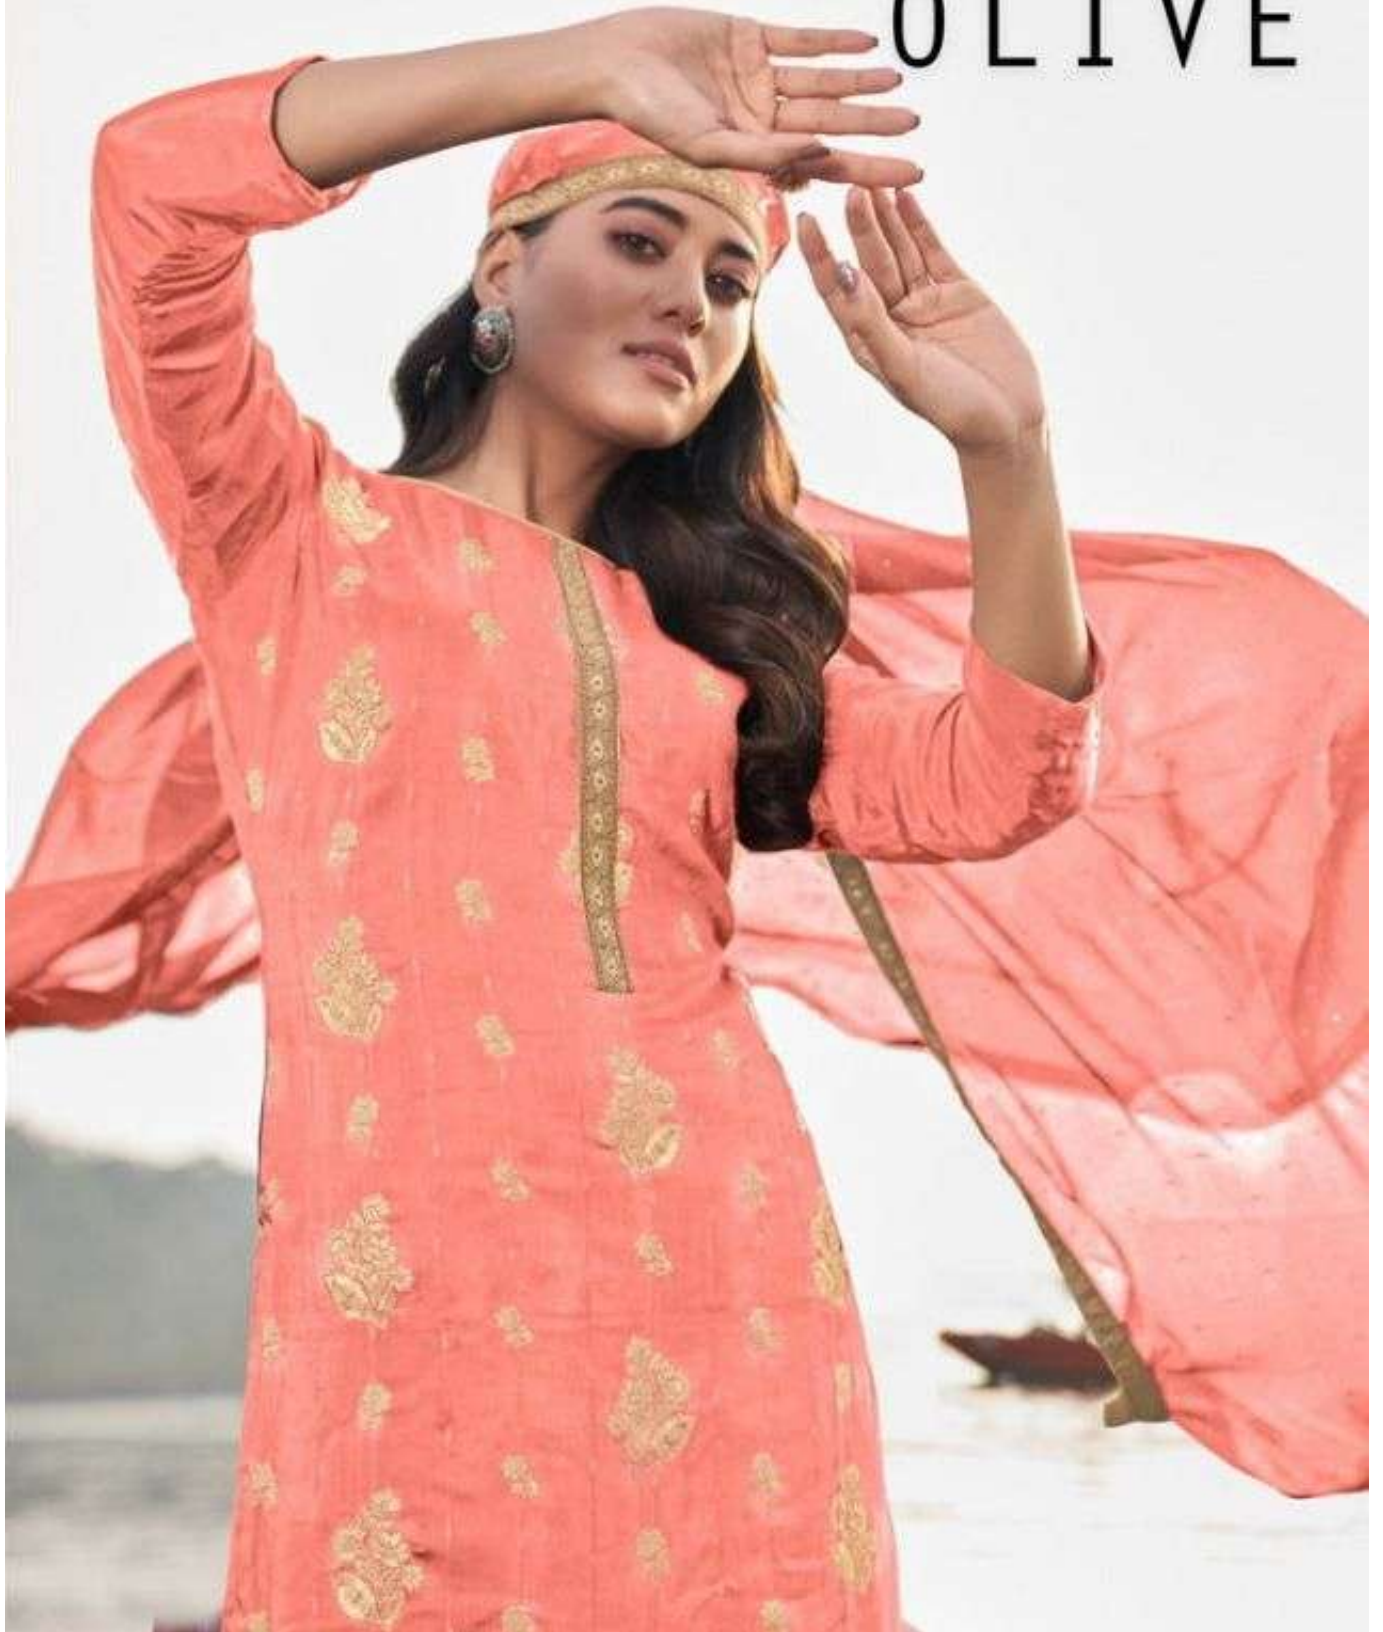

NARI

OLIVE

3501

3502

3503

3504

3505

3506

PRESENTING TO YOU OUR NEW CATALOGUE

OLIVE

FROM NAARI FASHIONS,

TOP

✓PURE JACARD WITH JACARD LACE

BOTTOM

VISCOUS SANTUN

DUPATTA

PURE VISCOUS MASLIN WITH JACARD LACE

NARI

OLIVE