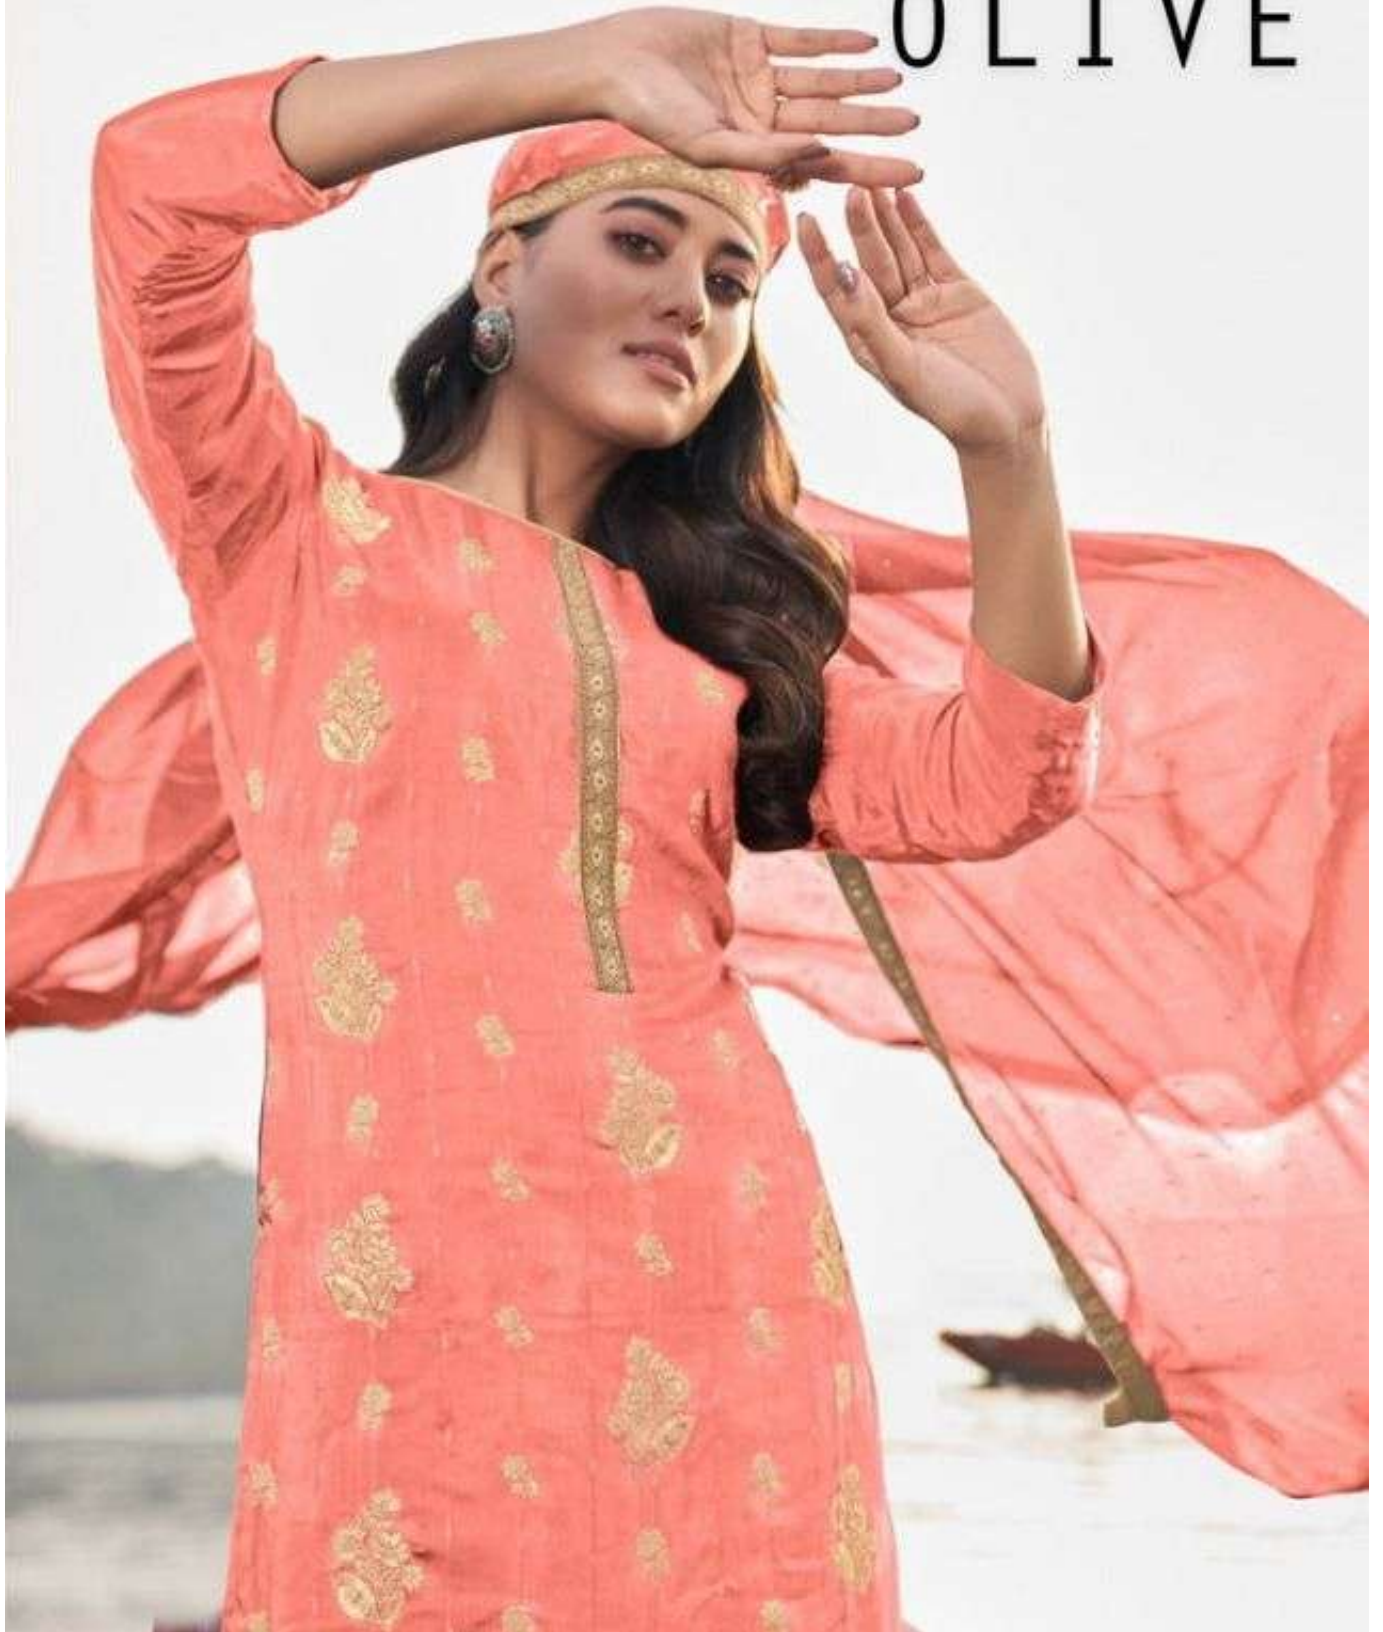

NARI

OLIVE

NARI

3501

3501

3502

3503

3504

3505

3506

PRESENTING TO YOU OUR NEW CATALOGUE

OLIVE

FROM NAARI FASHIONS,

TOP

✓PURE JACARD WITH JACARD LACE

BOTTOM

VISCOUS SANTUN

DUPATTA

PURE VISCOUS MASLIN WITH JACARD LACE

NARI OLIVE