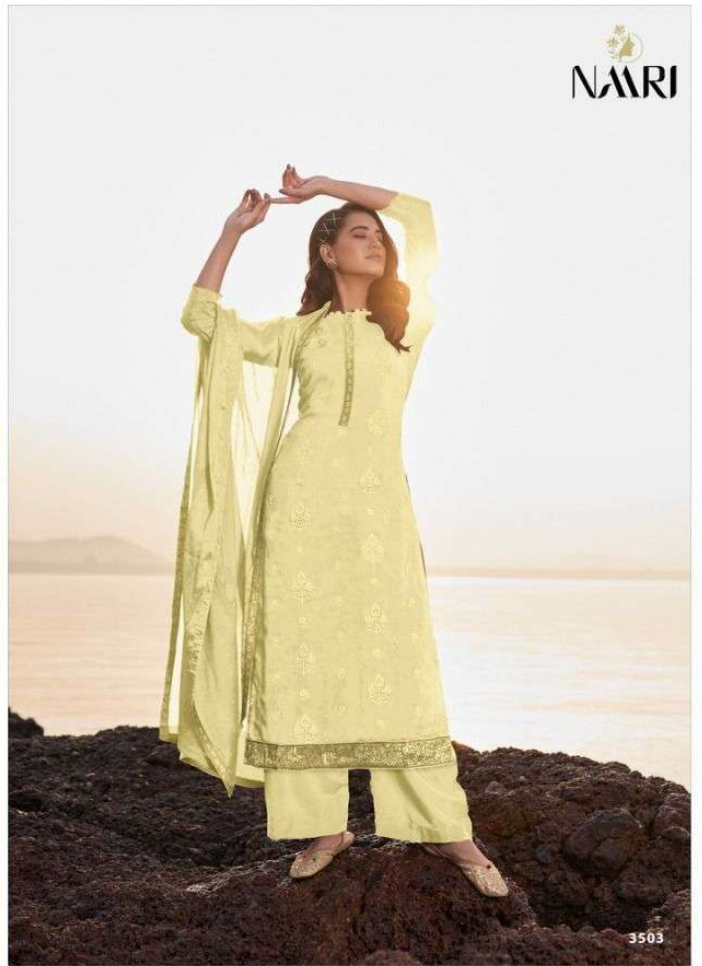

NARI OLIVE

3501

3502

3503

3504

3505

3506

PRESENTING TO YOU OUR NEW CATALOGUE

OLIVE

FROM NAARI FASHIONS,

TOP

✓PURE JACARD WITH JACARD LACE

BOTTOM

VISCOUS SANTUN

DUPATTA

PURE VISCOUS MASLIN WITH JACARD LACE