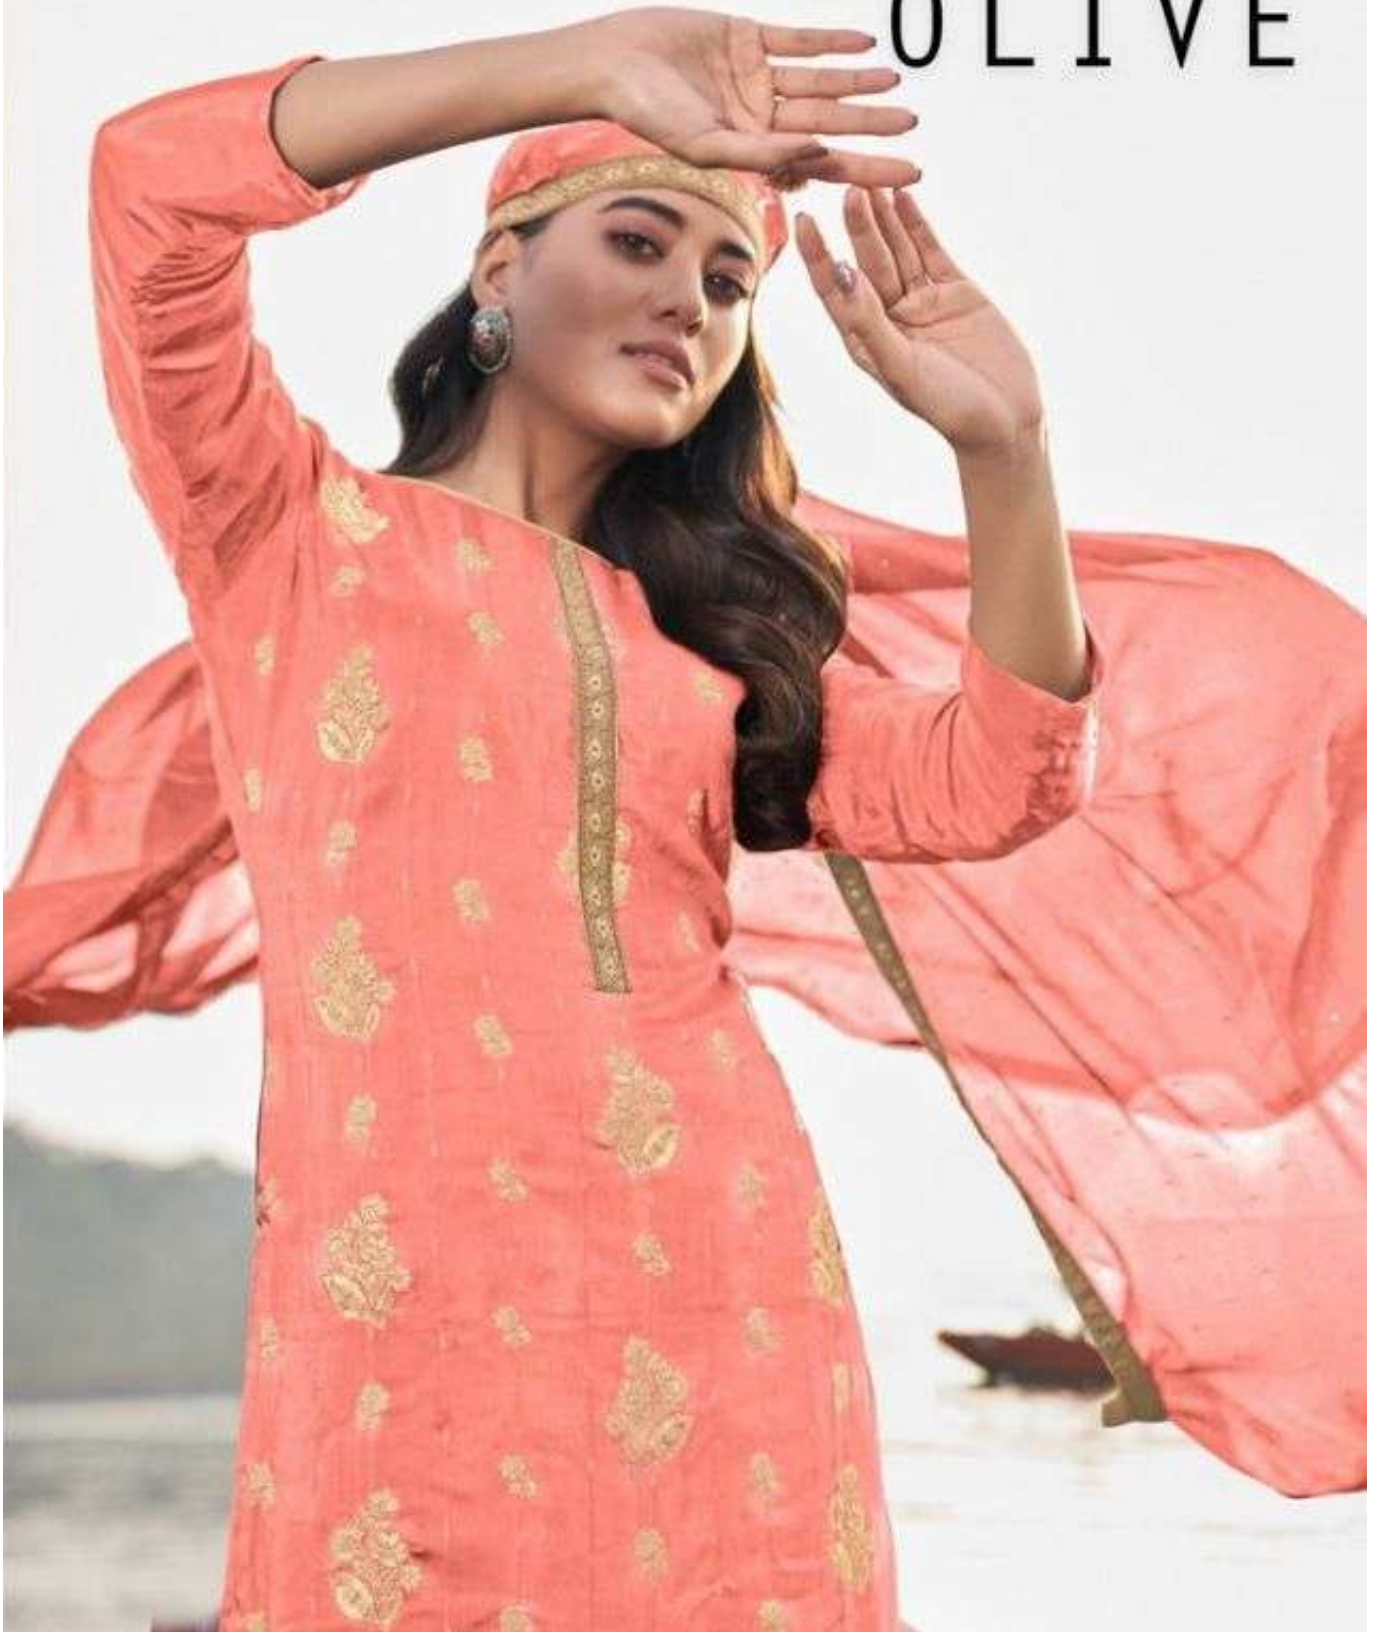

NARI OLIVE

3501

3502

3503

3504

3505

3506

PRESENTING TO YOU OUR NEW CATALOGUE

OLIVE

FROM NAARI FASHIONS,

TOP

✓PURE JACARD WITH JACARD LACE

BOTTOM

VISCOUS SANTUN

DUPATTA

PURE VISCOUS MASLIN WITH JACARD LACE