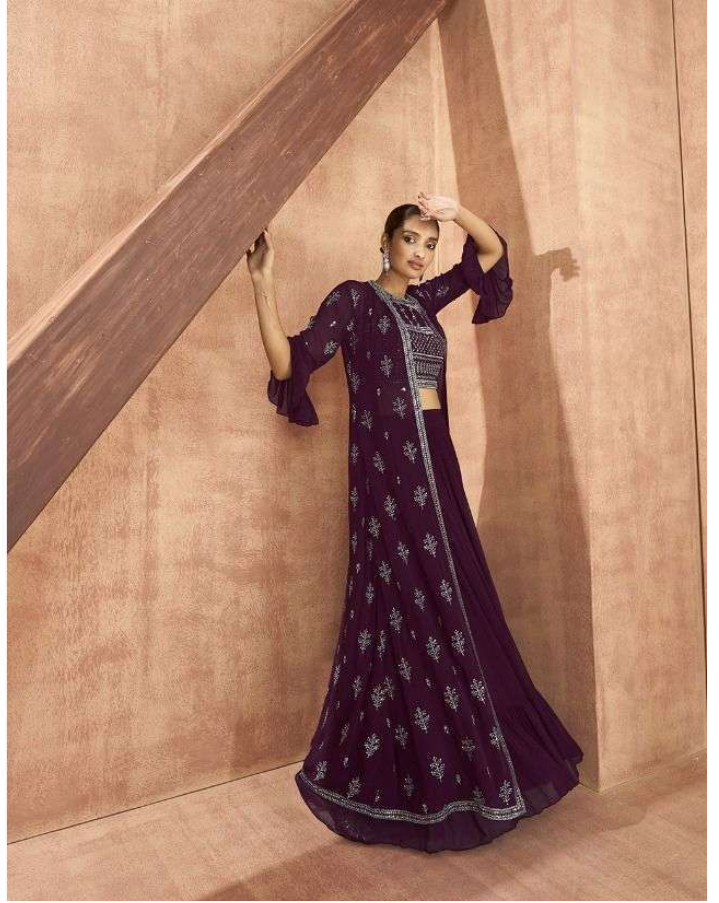

SAYURI®
Lahore

D NO : 9101