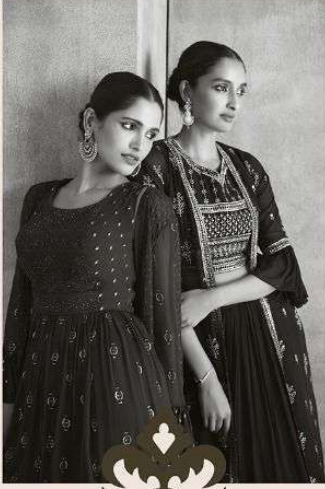

SAYURI®
Designs

ETHNIC TWIST