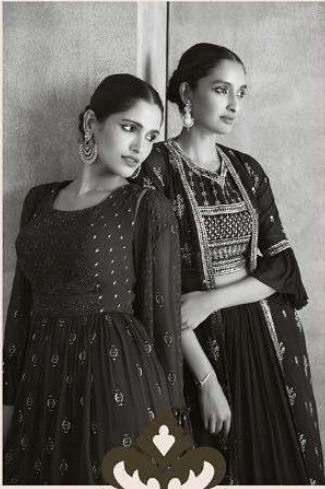

SAYURI®
Designs

ETHNIC TWIST