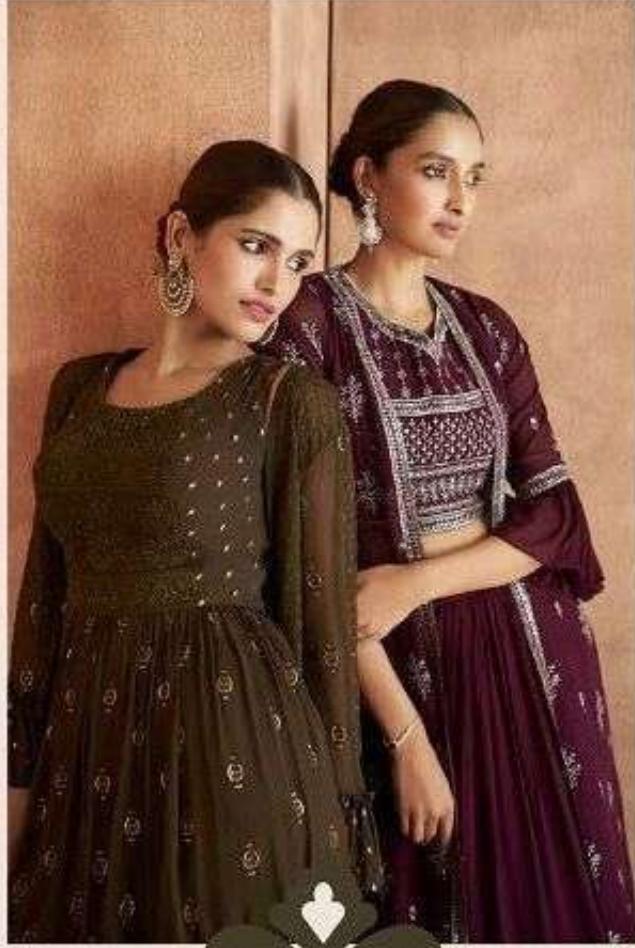

ATTIRES

SAYURI[®]
Designer

BEAUTY IS YOU

D NO : 9102

SAYURI®
Designer

GLAMOROUS

D NO : 9101

SEASON PREVIEW