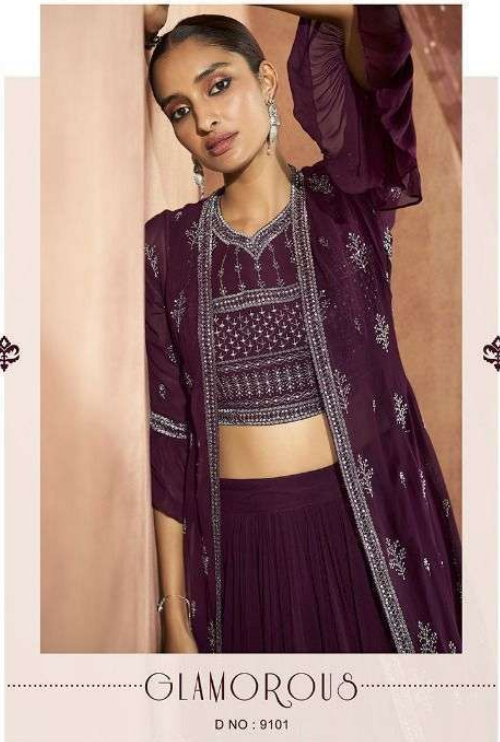

ATTIRES

SAYURI<sup>®</sup>  
Designer

BEAUTY IS YOU

D NO : 9102

SAYURI®  
Designer

GLAMOROUS

D NO : 9101

SEASON PREVIEW