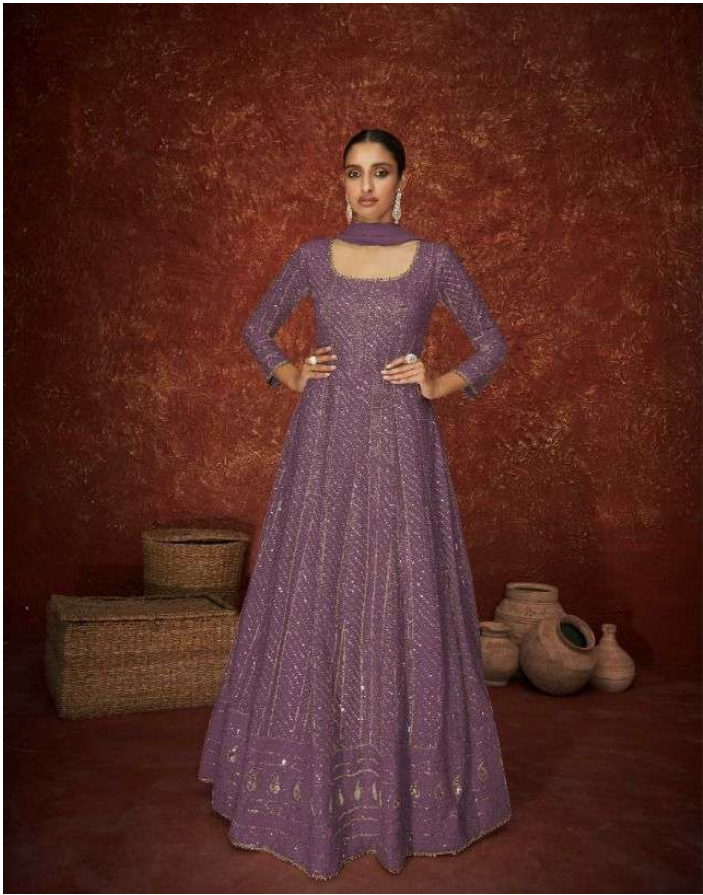

SAYURI®
—Designer—

139-B