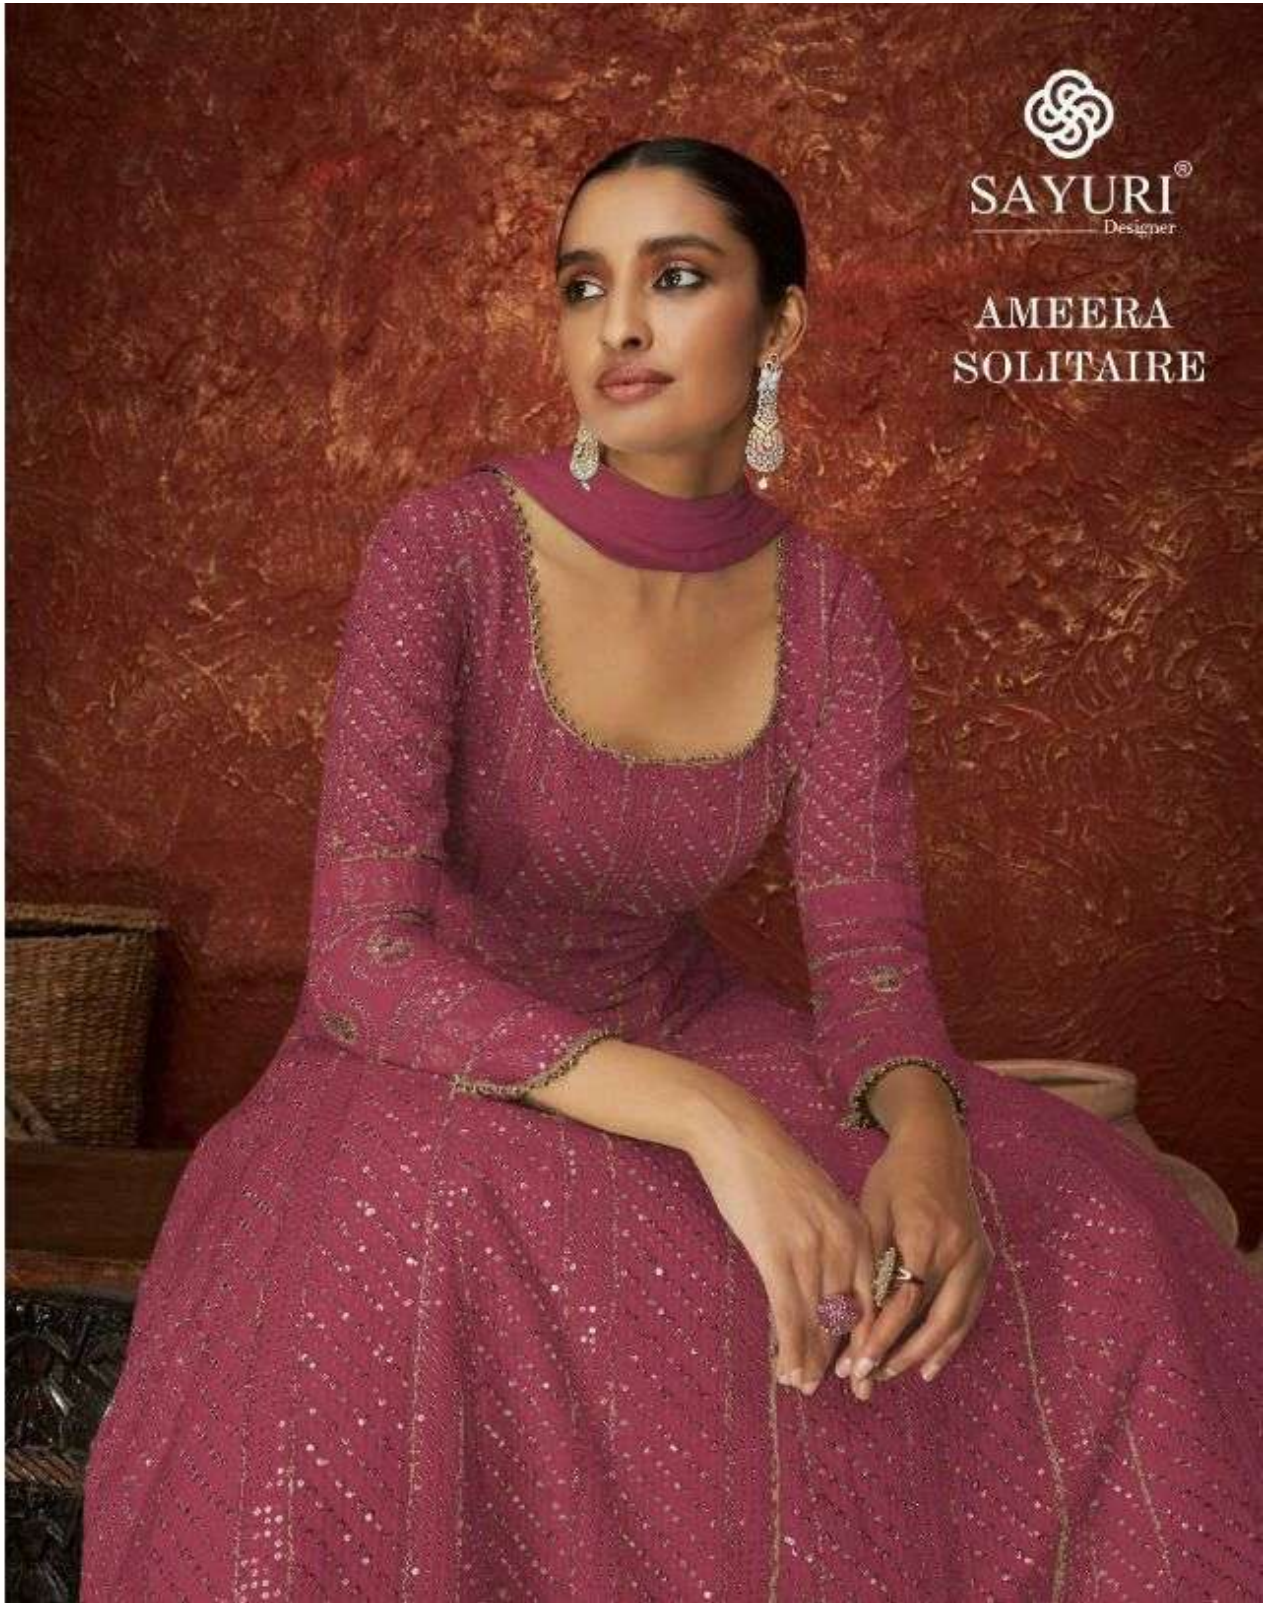

INSPIRE
BY THE 30s

SAYURI[®]
Designer

AMEERA
SOLITAIRE

139-A

139-B

139-E

139-C

139-D