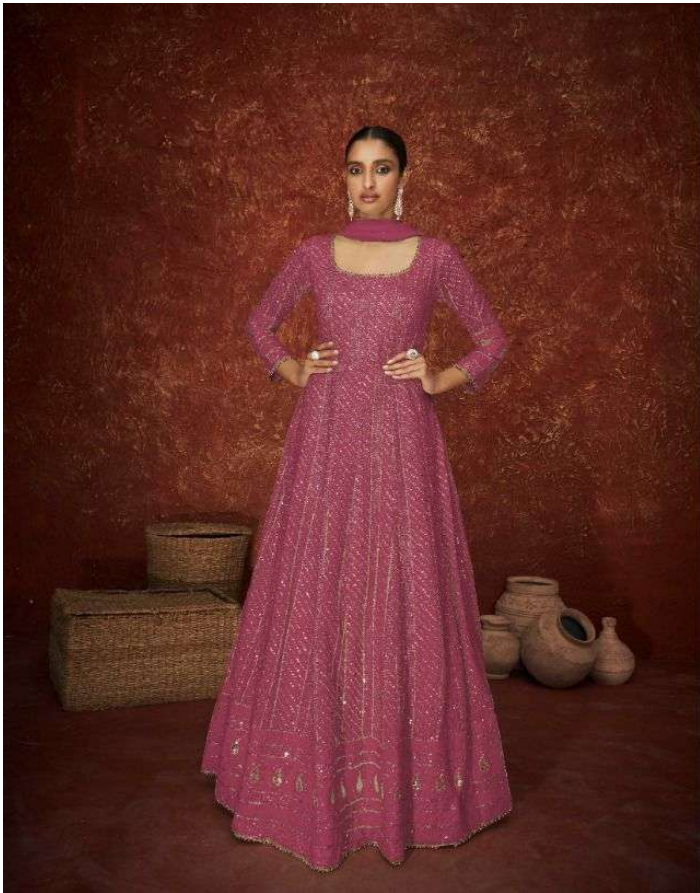

SAYURI®
— Design —

139-A