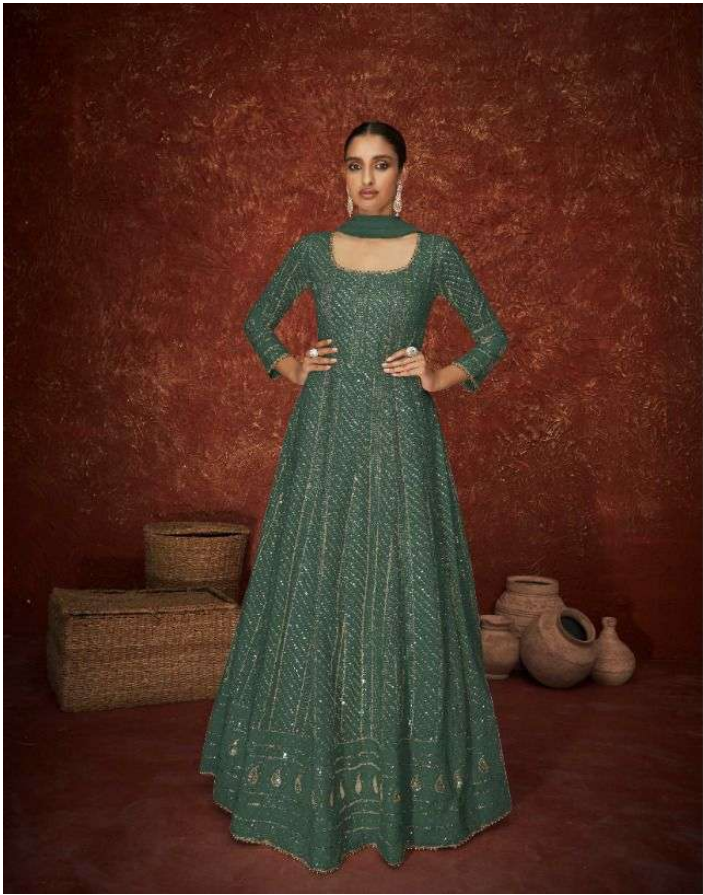

SAYURI®
— Design —

139-E