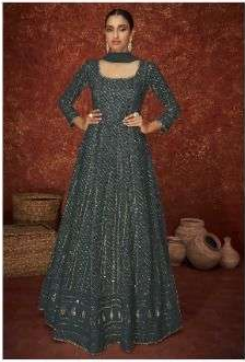

INSPIRE
BY THE 30s

SAYURI[®]
Designer

AMEERA
SOLITAIRE

139-A

139-B

139-E

139-C

139-D