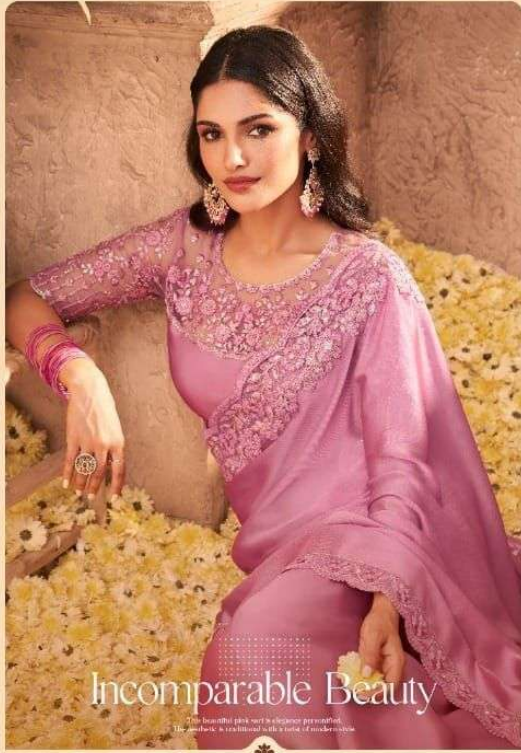

TFH
THE FASHION HOUSE

Incomparable Beauty

SW-902