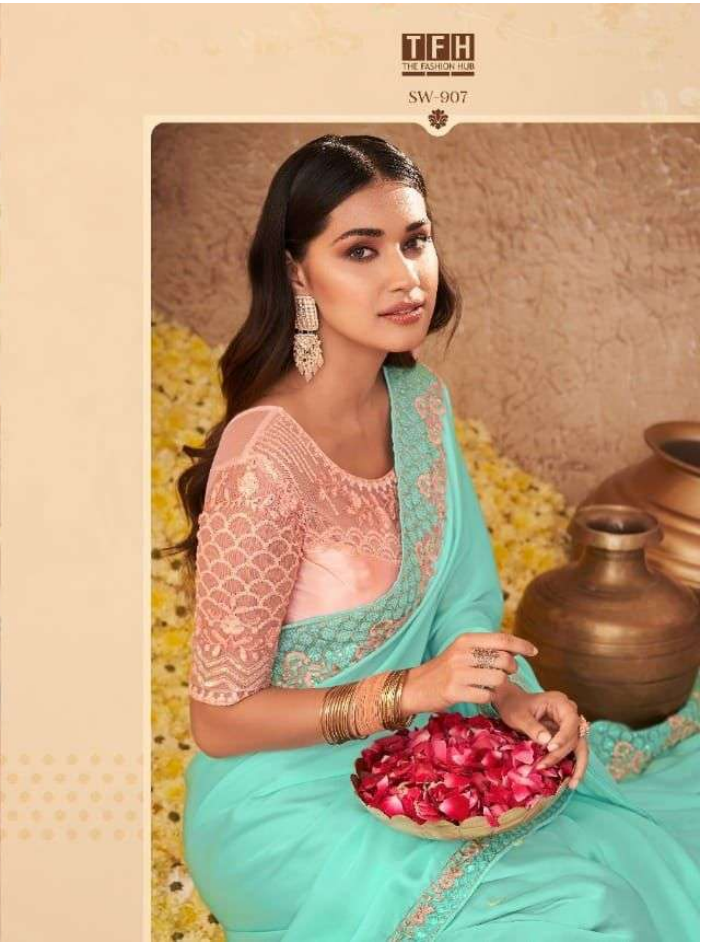

SW-909

TFH
THE FASHION HUB

Trendsetter: Limes
Here we should be showcasing the elegance and beauty
our latest collection is all about for you.

SW-018

TFH
THE FASHION HUB

Dazzling Dynamite

A night that lives up to the name of a dynamite.
This saree is ideal for those who love looking out there.

SW-917

TFH
THE FASHION HUB

Sari groove

This charming piece is not
only a work of art, but a masterpiece of weaving.

SW-913

TIFH
THE FASHION HUB

SW-916

TFH
THE FASHION HOUSE