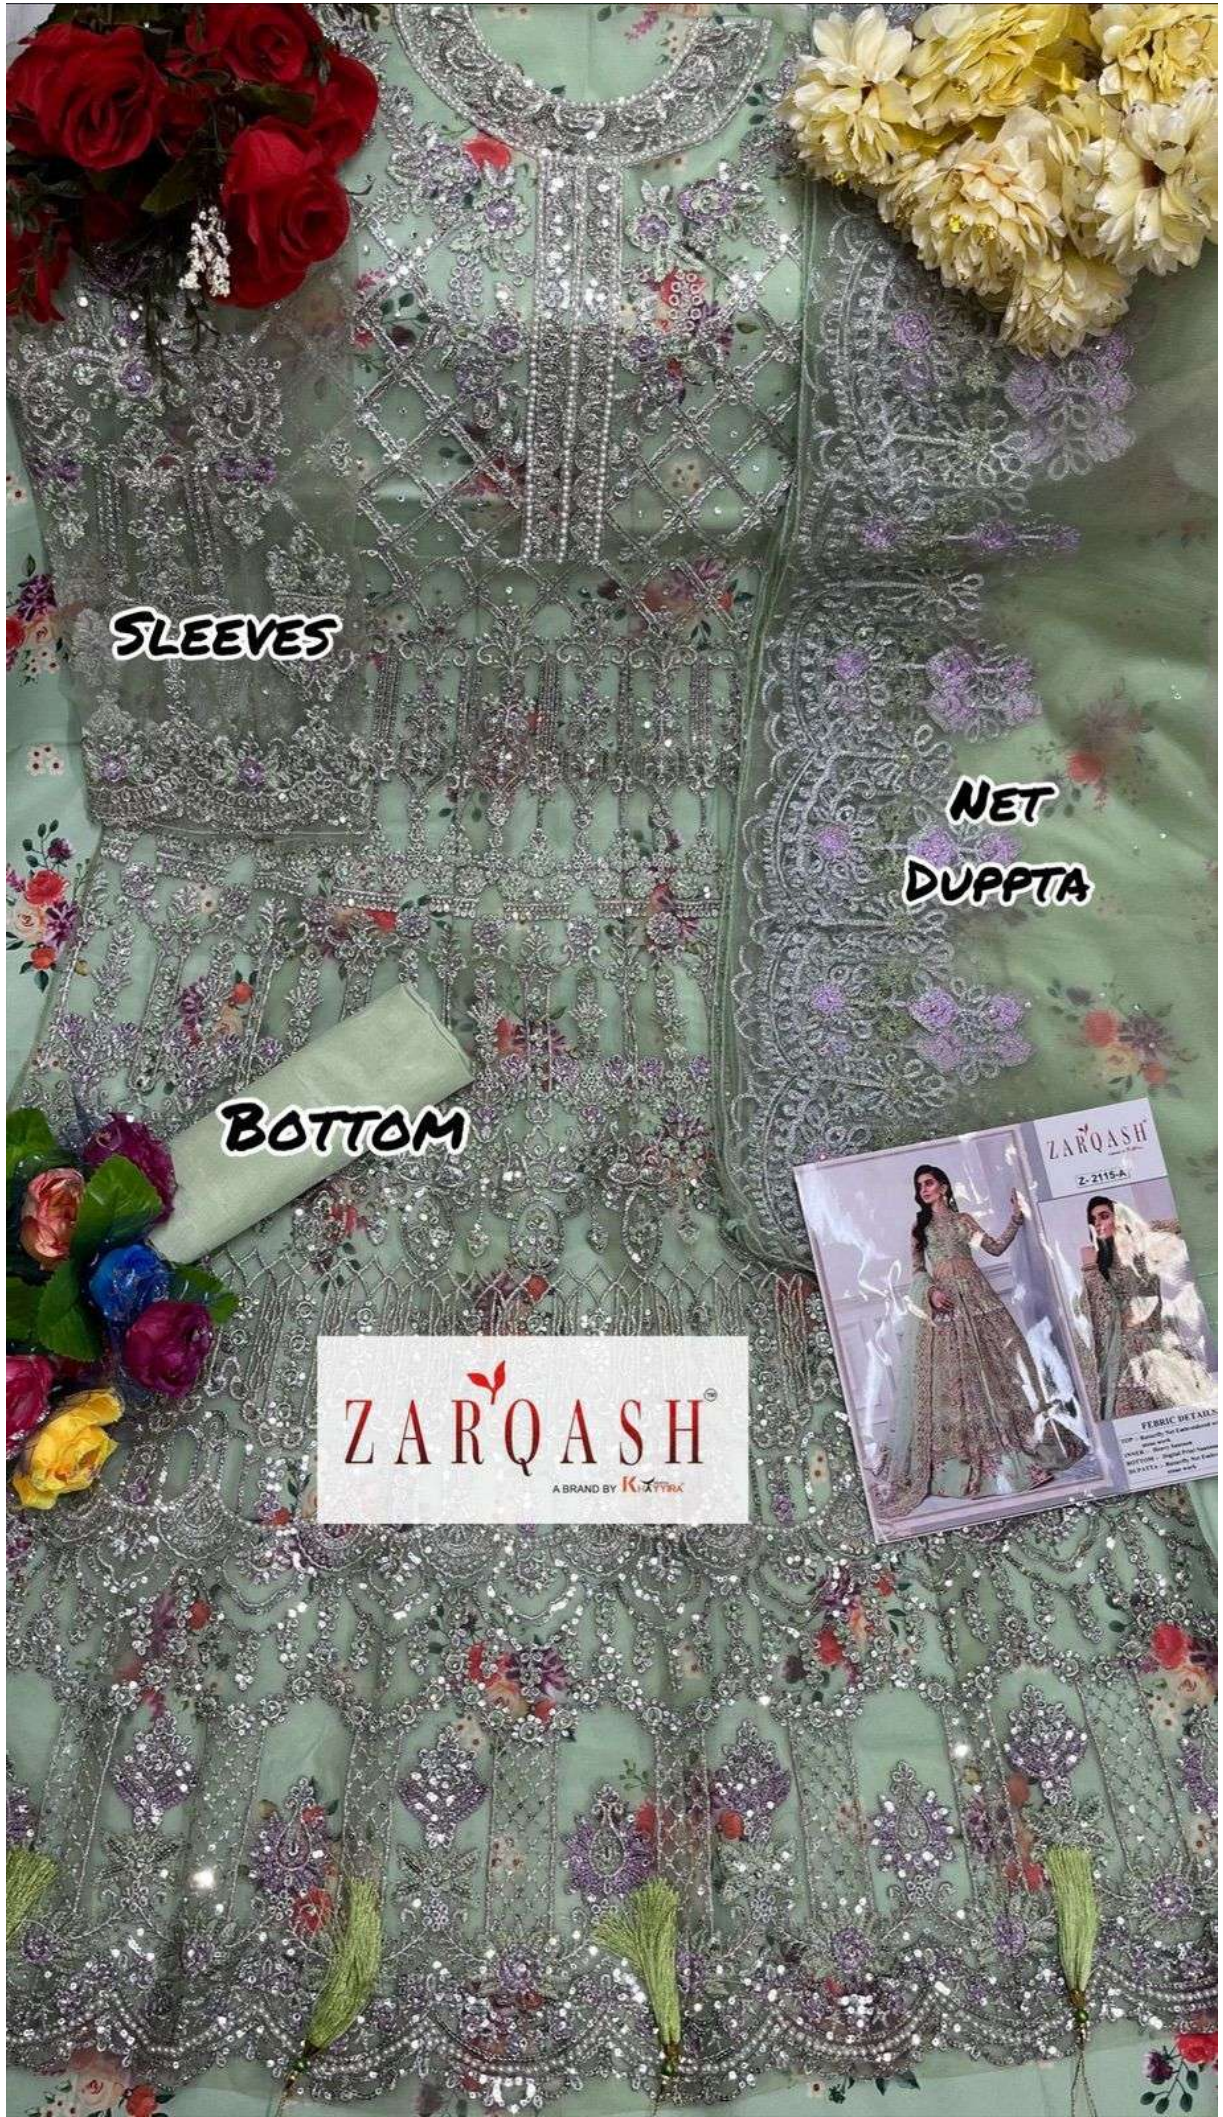

SLEEVES

**NET
DUPPTA**

BOTTOM

ZARQASH
A BRAND BY **KAYTEX**