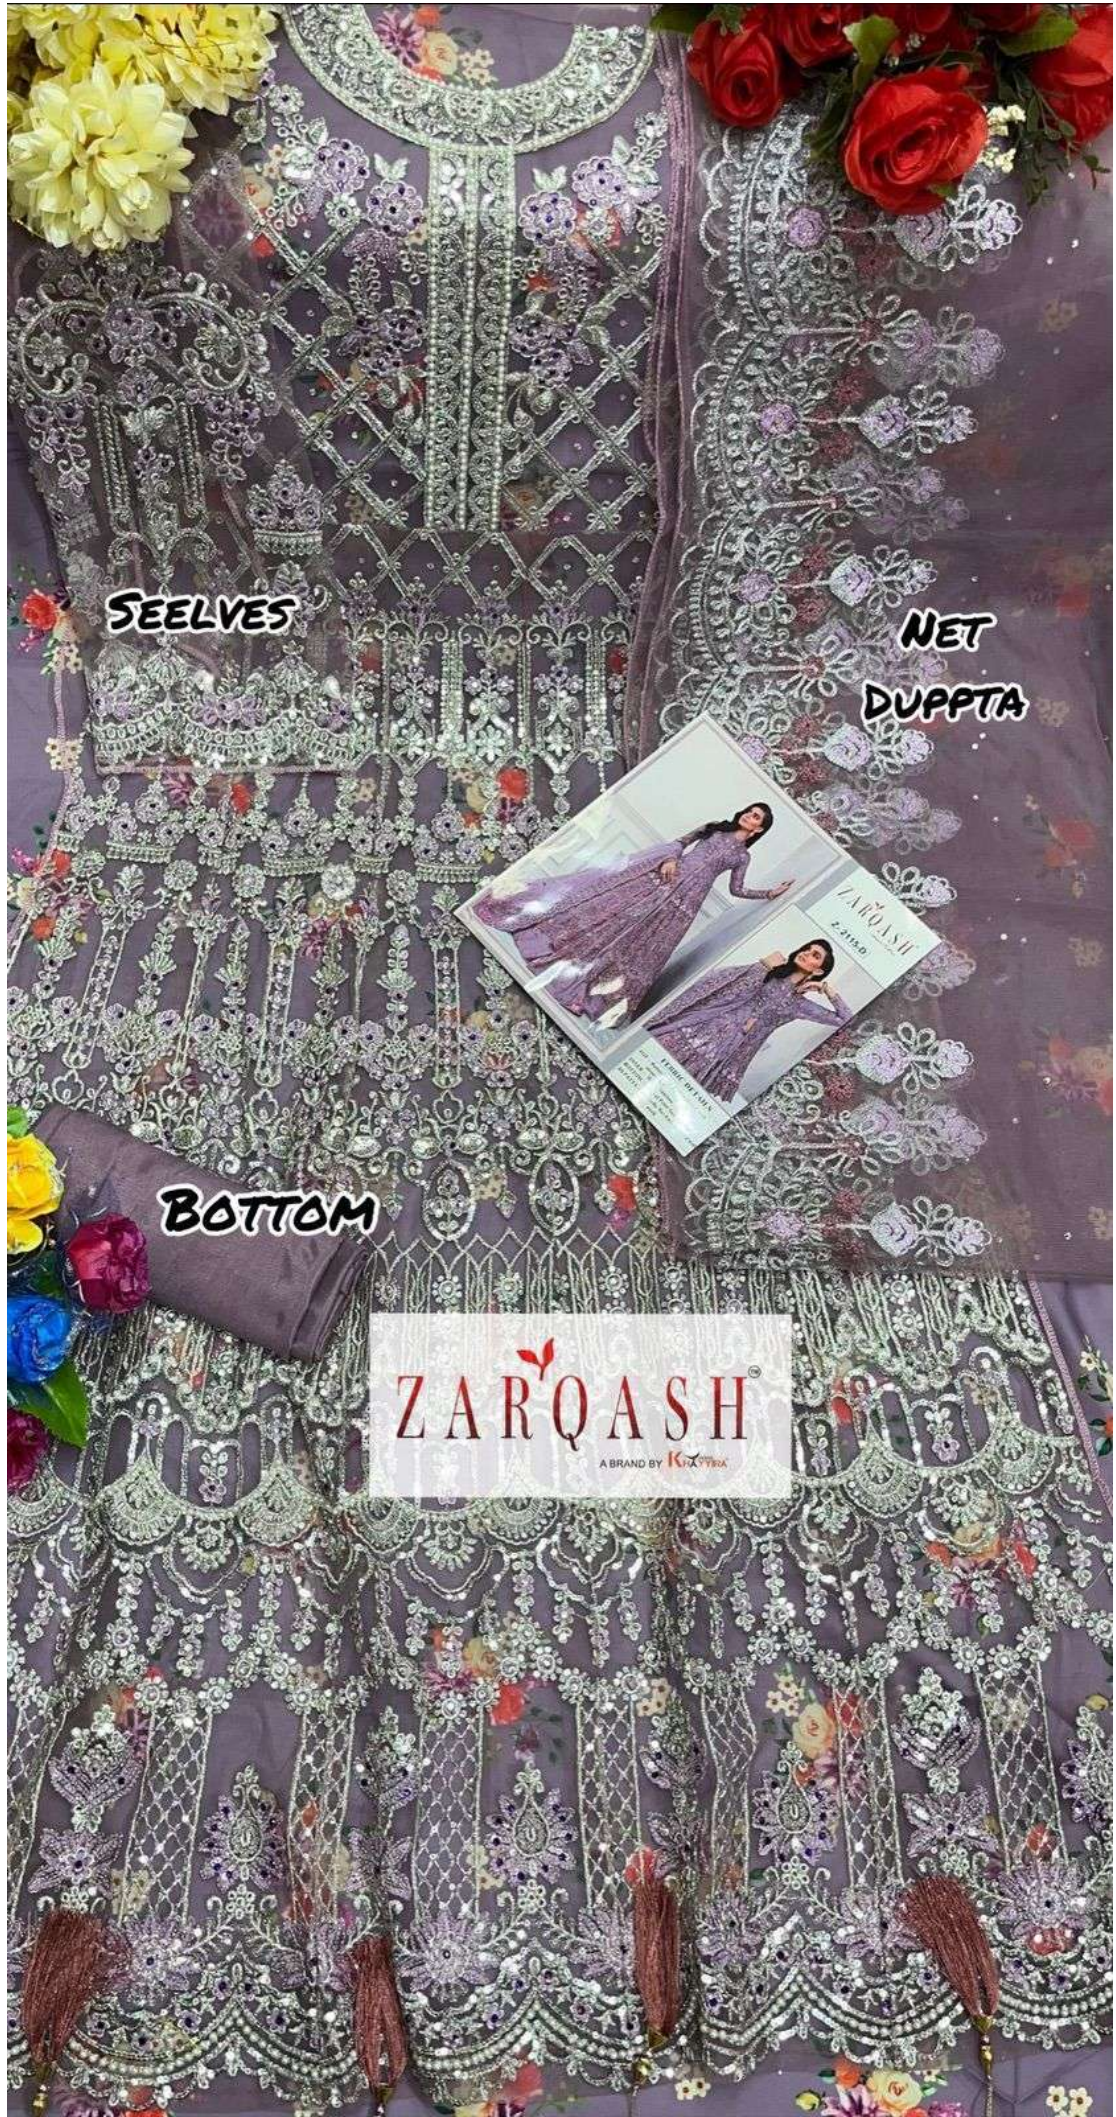

ZARQASH[®]
A BRAND BY **KHAYYUK**

Z- 2115-A

FEBRIC DETAILS

TOP :- Butterfly Net Embroidered with stone work

INNER :- Heavy Santoon

BOTTOM :- Digital Print Santoon Silk

DUPATTA :- Butterfly Net Embroidered with stone work

Z-2115A

Z-2115-B

Z-2115-C

Z-2115-D

Z-2115E

FEBRIC DETAILS

TOP :- Butterfly Net Embroidered with
stone work
INNER :- Heavy Santoon
BOTTOM :- Digital Print Santoon Silk
DUPATTA :- Butterfly Net Embroidered with
stone work