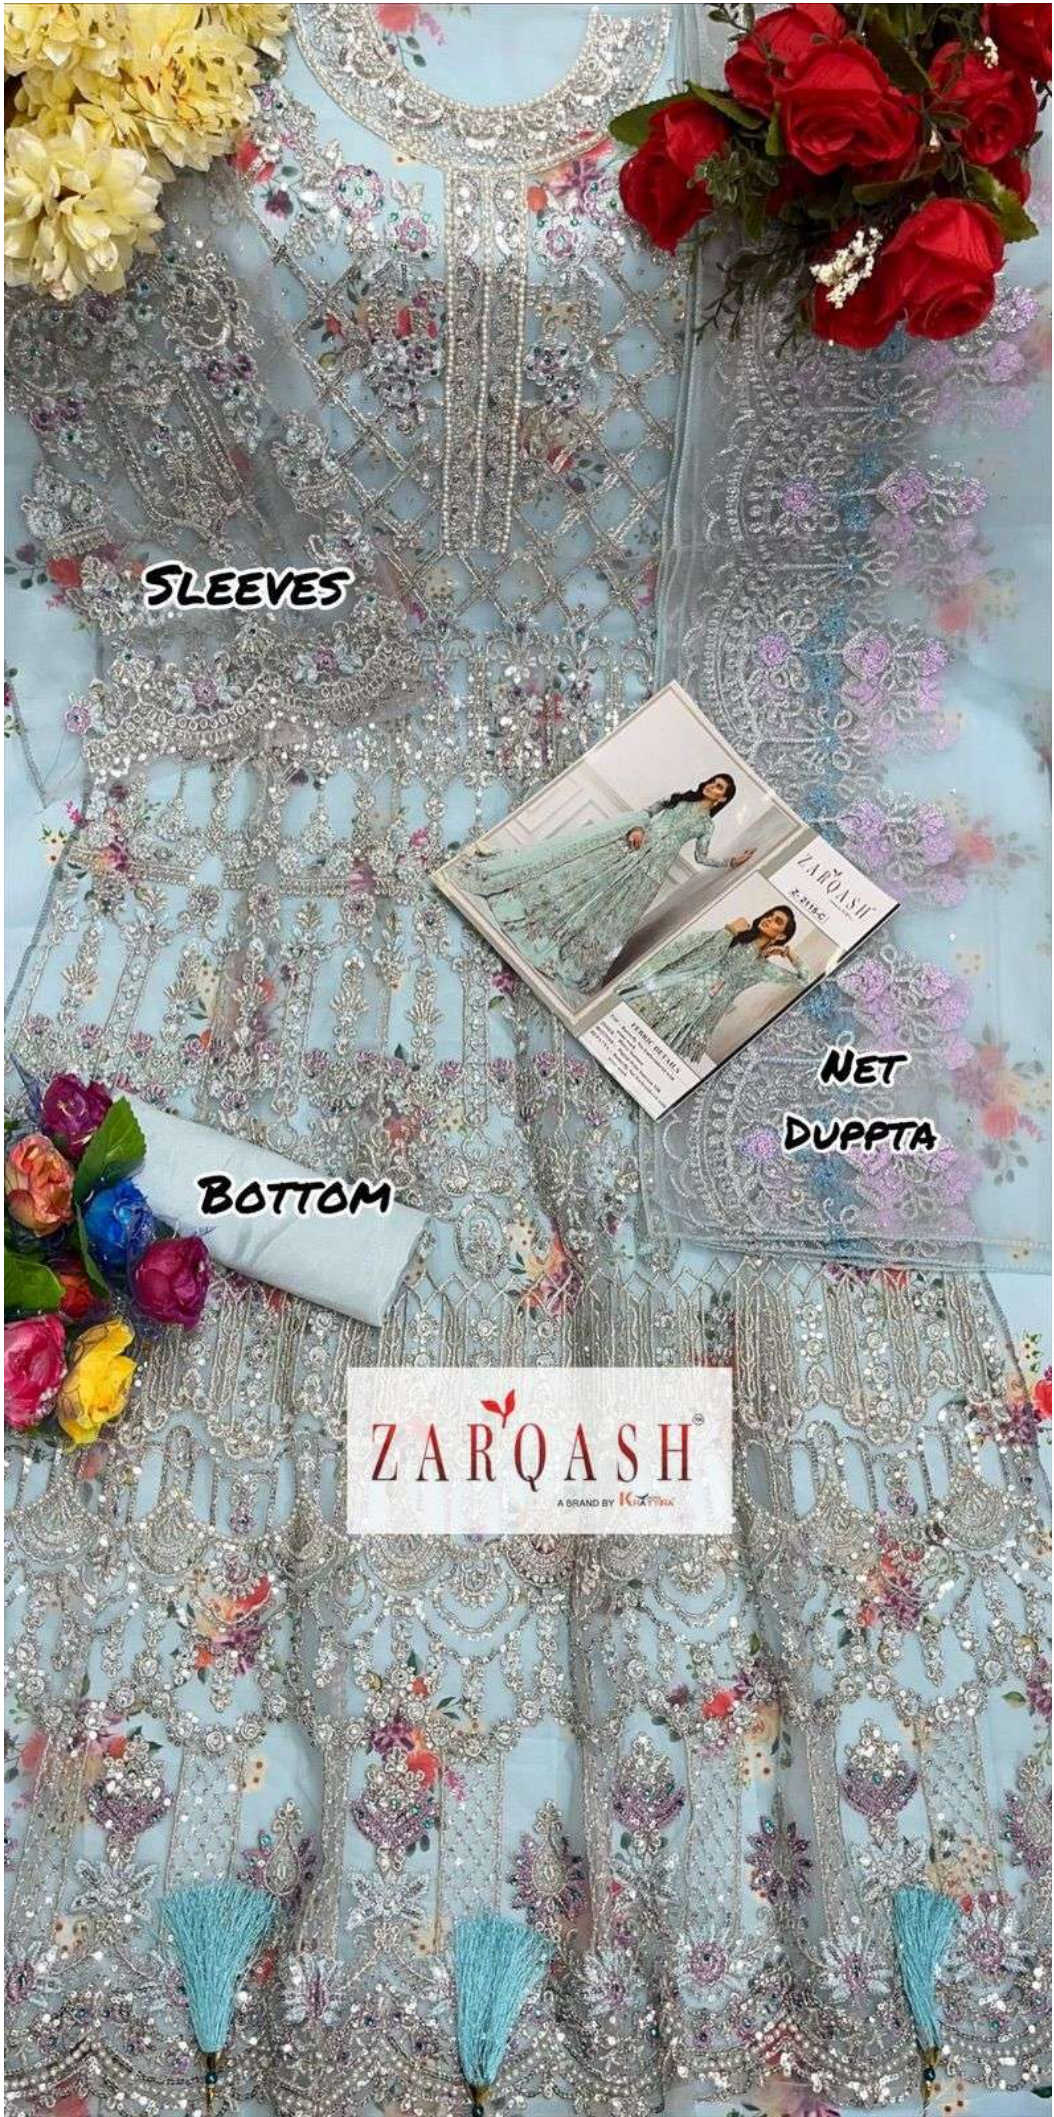

Z-2115A

Z-2115-B

Z-2115-C

Z-2115-D

Z-2115E

FEBRIC DETAILS

TOP :- Butterfly Net Embroidered with
stone work
INNER :- Heavy Santoon
BOTTOM :- Digital Print Santoon Silk
DUPATTA :- Butterfly Net Embroidered with
stone work