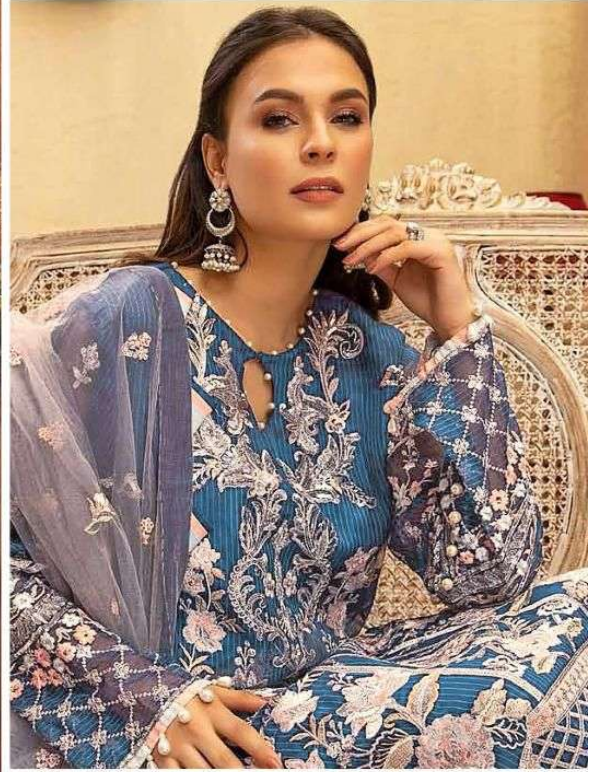

Serene
Pakistani Suits
A BRAND BY MEGHA EXPORT

D.NO.S- 56

TOP - FOX GEORGETTE HEAVY
EMBROIDERED WORK

DUPATTA - BUTTRFLY NET WITH
EMBROIDRED WORK

INNER / BOTTOM - HEAVY SANTOON

Serene
Pakistani Suits
A BRAND BY MEGHA EXPORT

D.NO.S- 56

TOP - FOX GEORGETTE HEAVY
EMBROIDERED WORK

DUPATTA - BUTTRFLY NET WITH
EMBROIDRED WORK

INNER / BOTTOM - HEAVY SANTOON