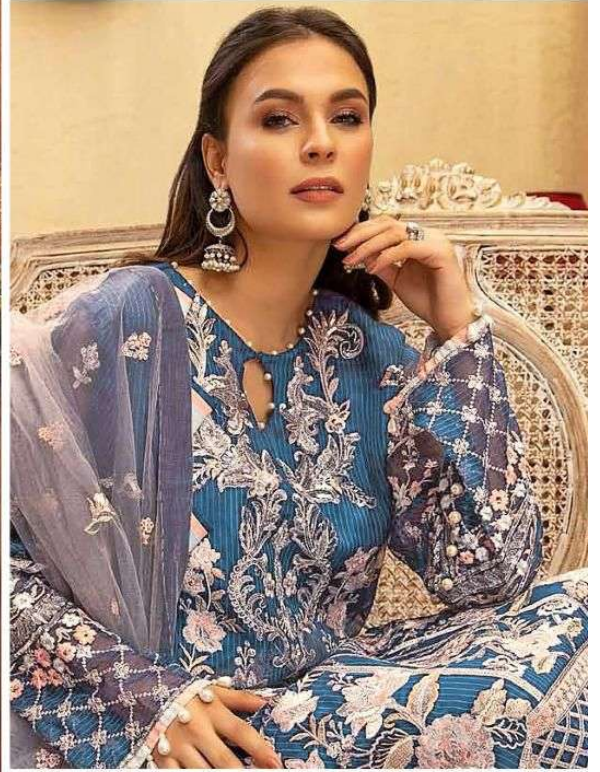

*Serene*  
Pakistani Suits  
A BRAND BY MEGHA EXPORT

D.NO.S- 56

TOP - FOX GEORGETTE HEAVY  
EMBROIDERED WORK

DUPATTA - BUTTRFLY NET WITH  
EMBROIDRED WORK

INNER / BOTTOM - HEAVY SANTOON

*Serene*  
Pakistani Suits  
A BRAND BY MEGHA EXPORT

D.NO.S- 56

TOP - FOX GEORGETTE HEAVY  
EMBROIDERED WORK

DUPATTA - BUTTRFLY NET WITH  
EMBROIDRED WORK

INNER / BOTTOM - HEAVY SANTOON