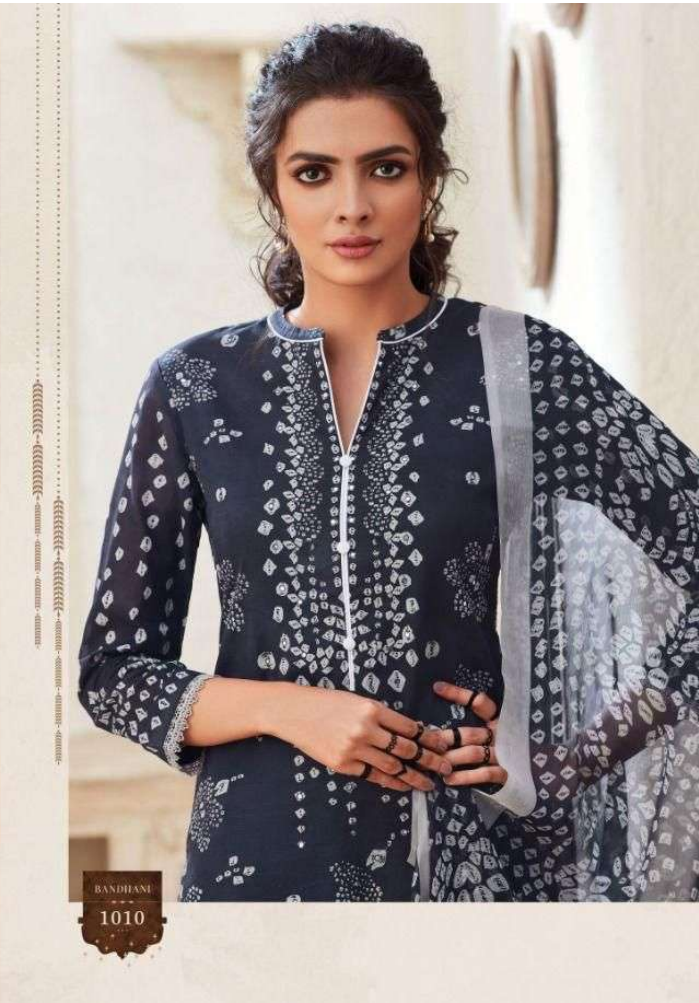

PRICE LIST

D.NO	DESCRIPTION	RATE
1001 TO 1010	SHIRT DIGITAL PRINTED HEAVY CHIFFON WITH LACE & MIRROR WORK INNER FULL LENGTH DUPATTA DIGITAL PRINTED BAMBER CHIFFON, SALWAR DYED HEAVY CREPE.	1695/-
Total Suits 10	Total Amount 16950/-	Avg.Rate 1695/-