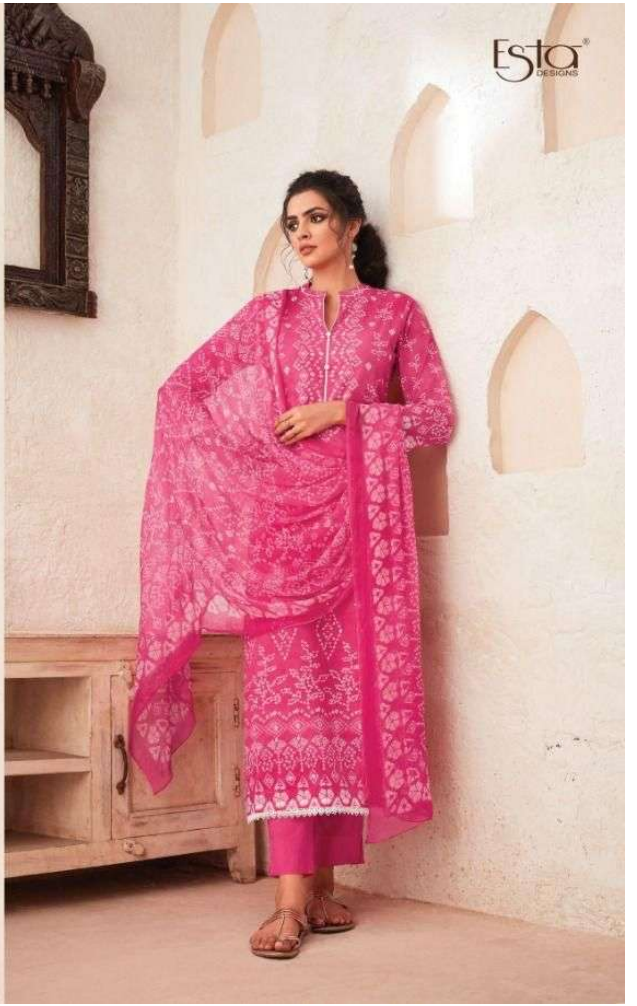

Esta
DESIGNS