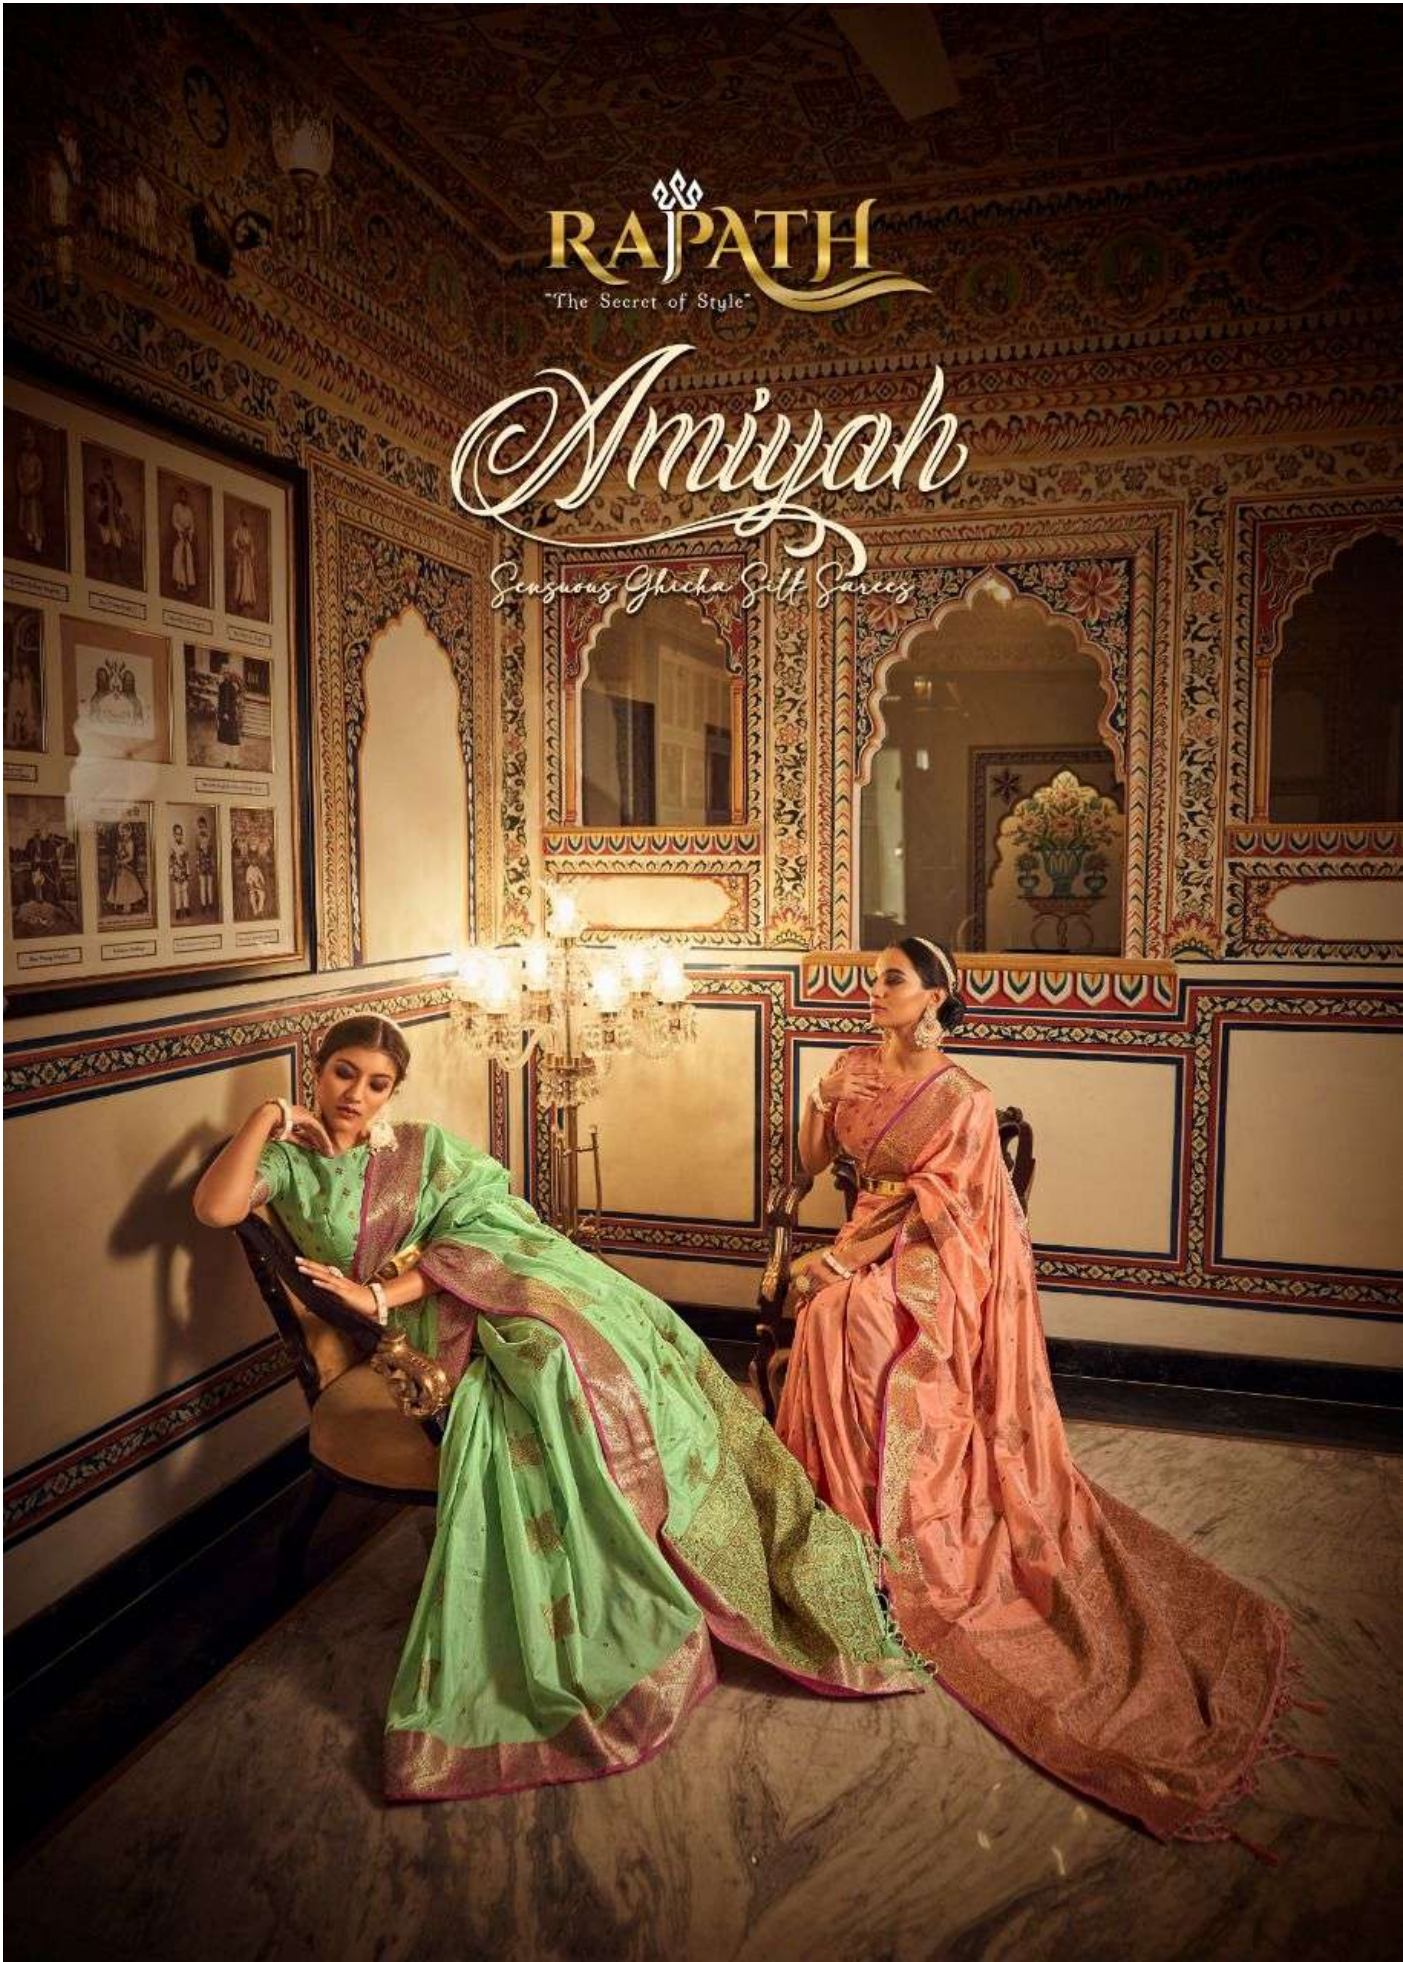

RAJPATH
"The Secret of Style"

Amiyah

Sensuous Ghicha Silk Sarees