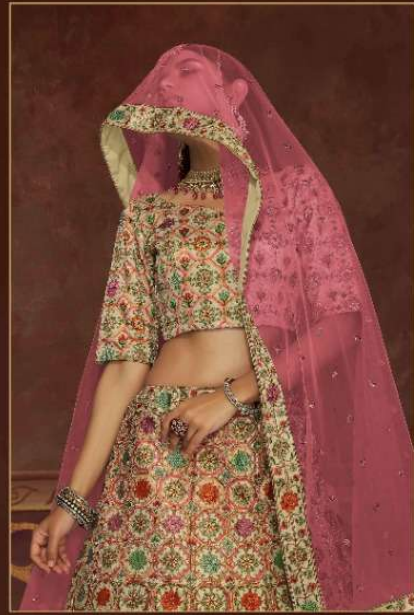

शुभकला bhkala