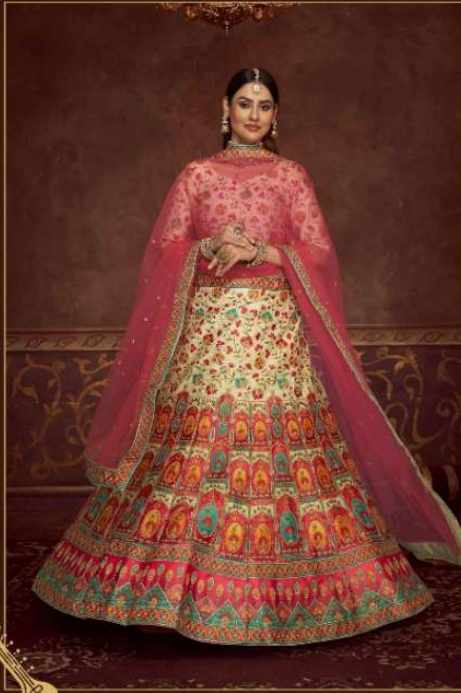

शुभकला bhkala

2024