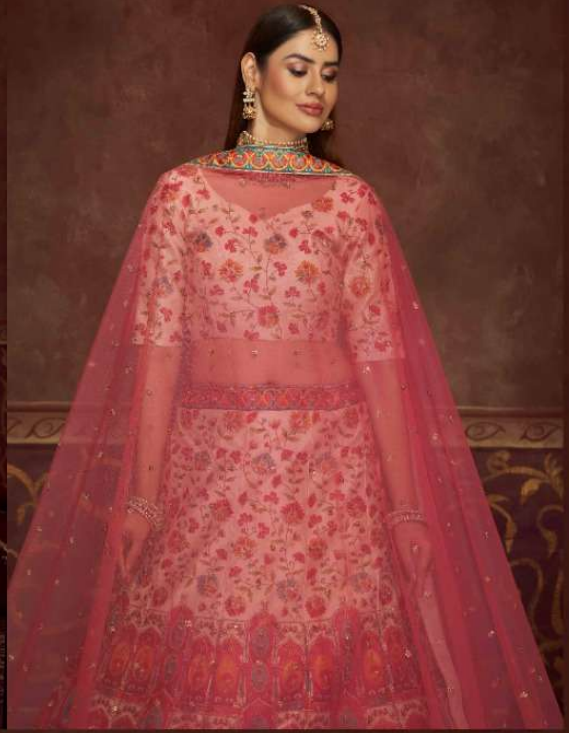

Swastika bhkala

2024