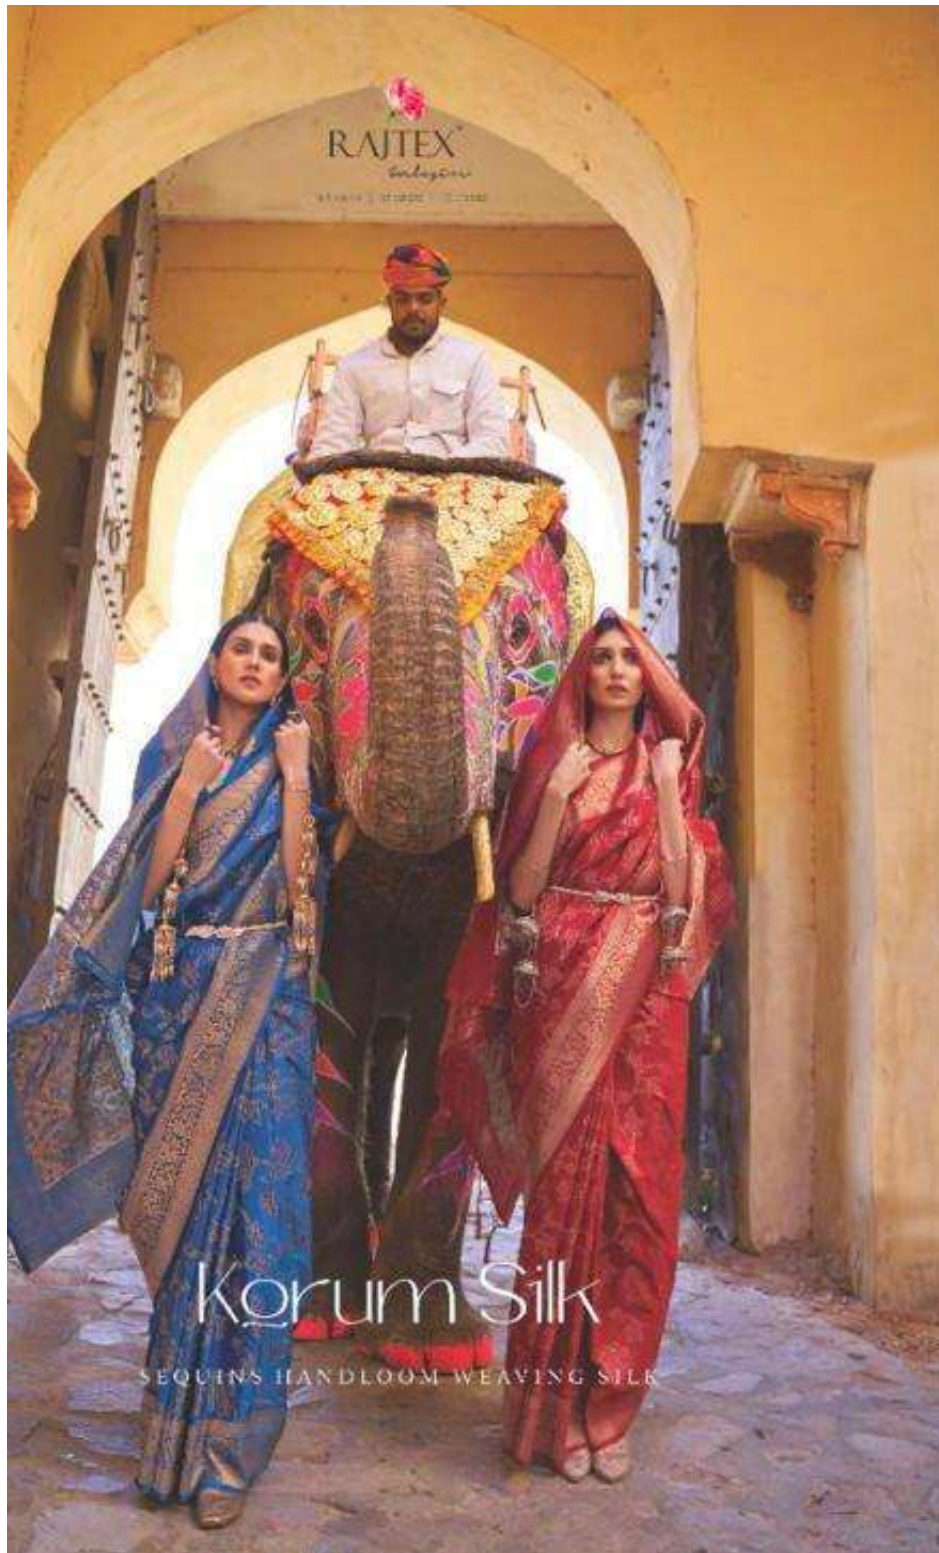

RAJTEX

Korum Silk

11-11-11 | 11-11-11 | 11-11-11

Korum Silk

SEQUINS HANDLOOM WEAVING SILK