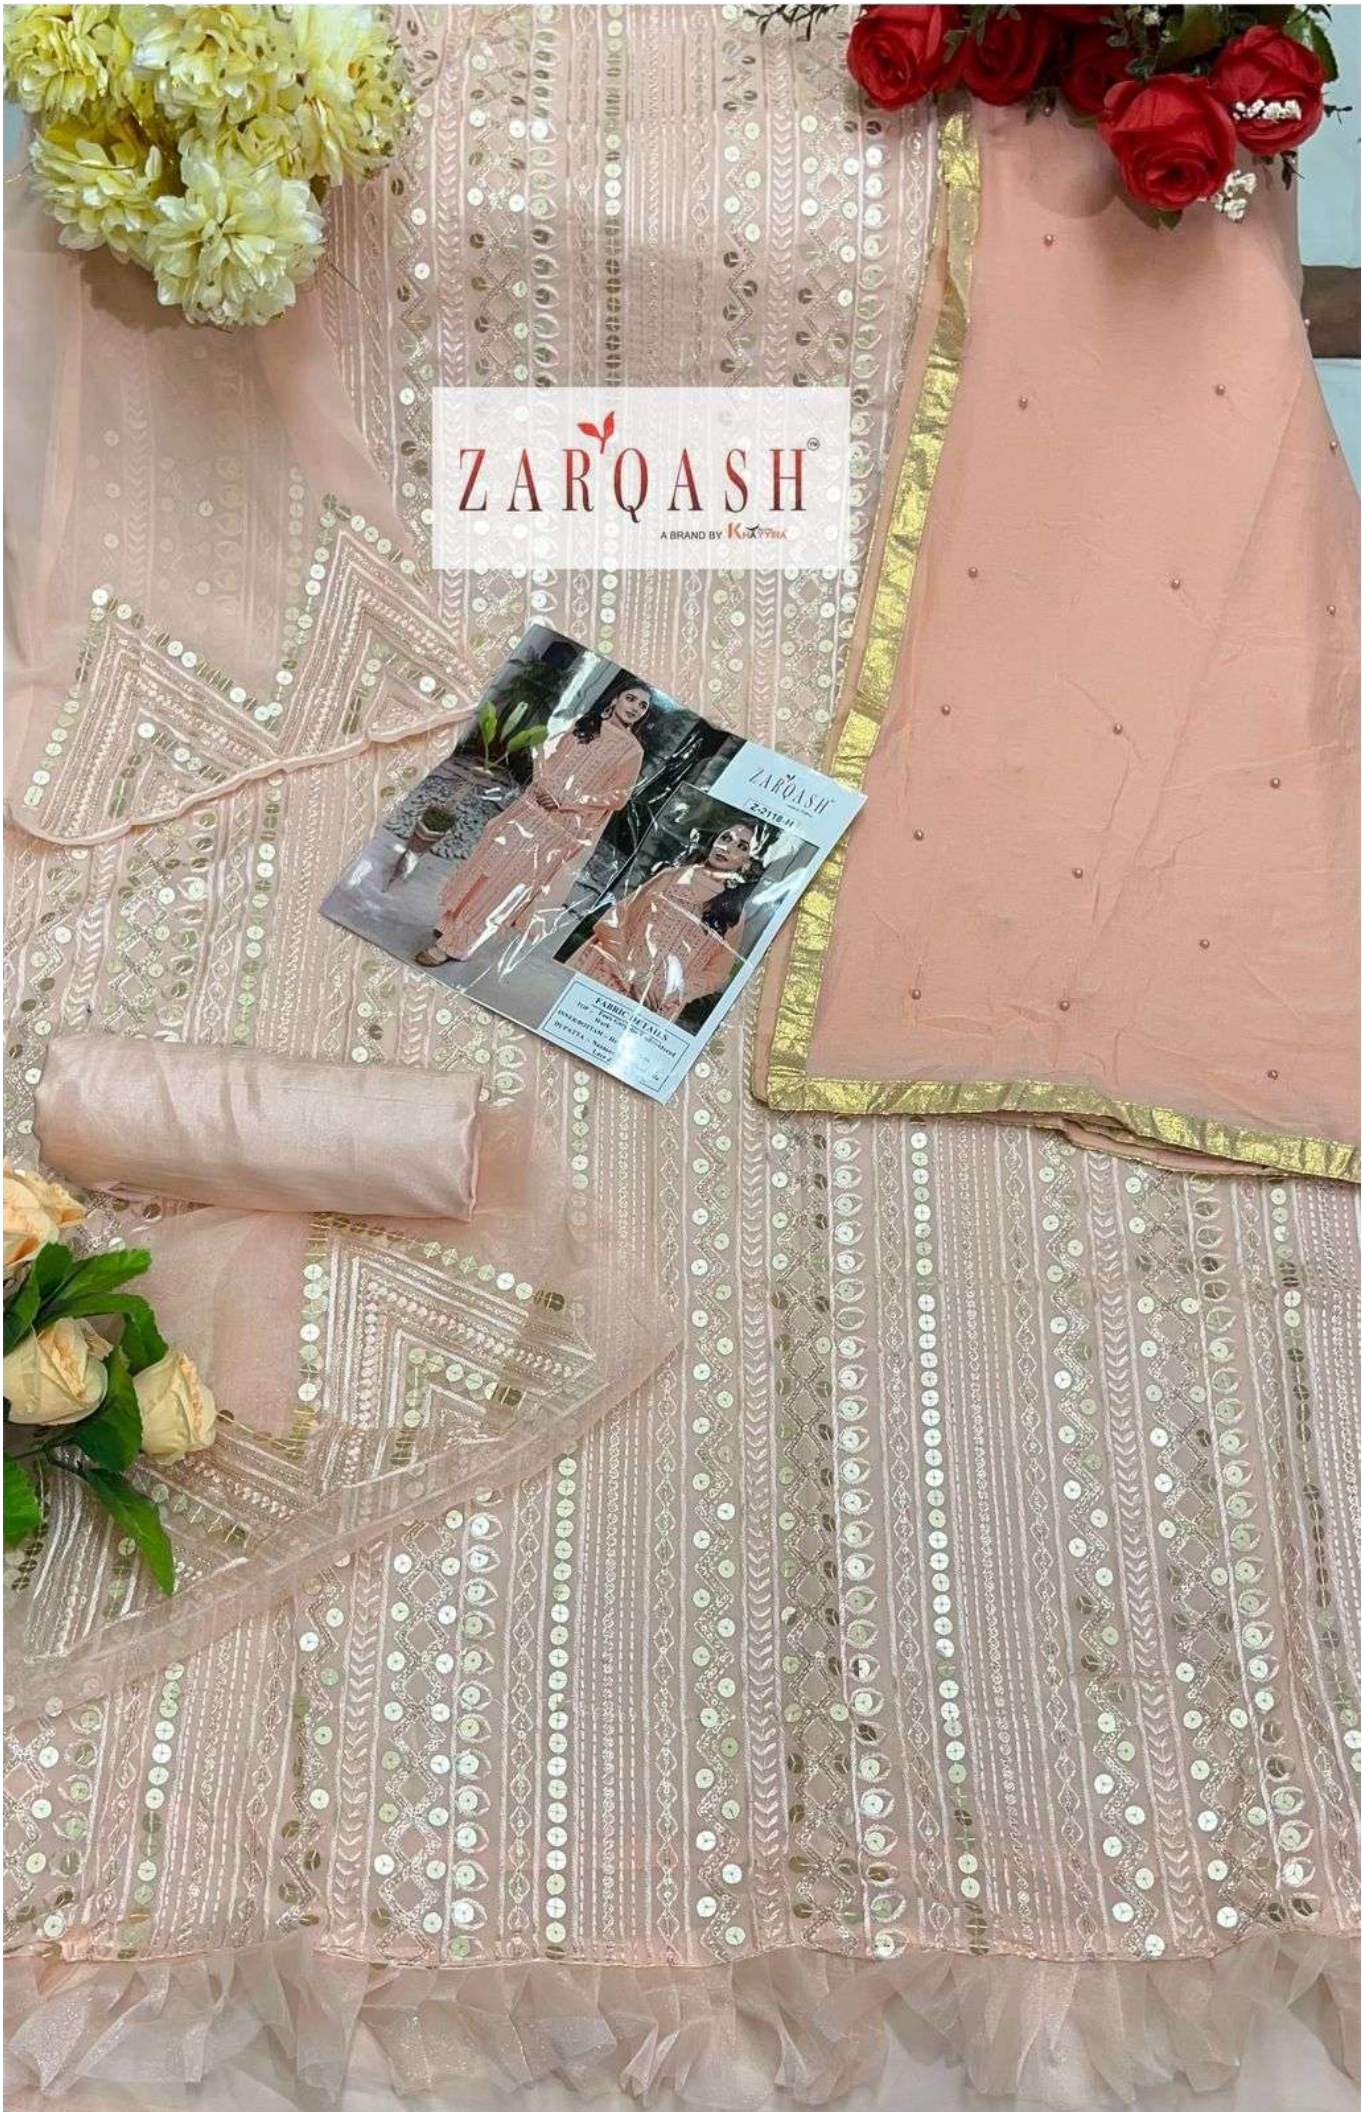

ZARQASH[®]
A BRAND BY **KITTIKAT**

Z-2118-F

FABRIC DETAILS

TOP :- Foux Gorgette Embroidered Work .

INNER/BOTTAM :- Heavy Santoon.

DUPATTA :- Nazneen With Four Side Lace & Moti Work.

ZARQASH®

A BRAND BY KUTAYNA

ZARQASH[®]
A BRAND BY KAYITA

ZARQASH[®]
A BRAND BY KINEXTRA

ZARQASH[®]
A BRAND BY **KITTIKAT**

Z-2118-F

FABRIC DETAILS

TOP :- Foux Gorgette Embroidered Work .

INNER/BOTTAM :- Heavy Santoon.

DUPATTA :- Nazneen With Four Side Lace & Moti Work.

Z-2118-E

Z-2118-F

Z-2118-G

Z-2118-H

FABRIC DETAILS

TOP :- Foux Gorgette Embroidered Work .

INNER/BOTTAM :- Heavy Santoon.

DUPATTA :- Nazneen With Four Side Lace & Moti Work.

Z-2118-G

FABRIC DETAILS

TOP :- Foux Gorgette Embroidered Work .

INNER/BOTTAM :- Heavy Santoon.

DUPATTA :- Nazneen With Four Side Lace & Moti Work.