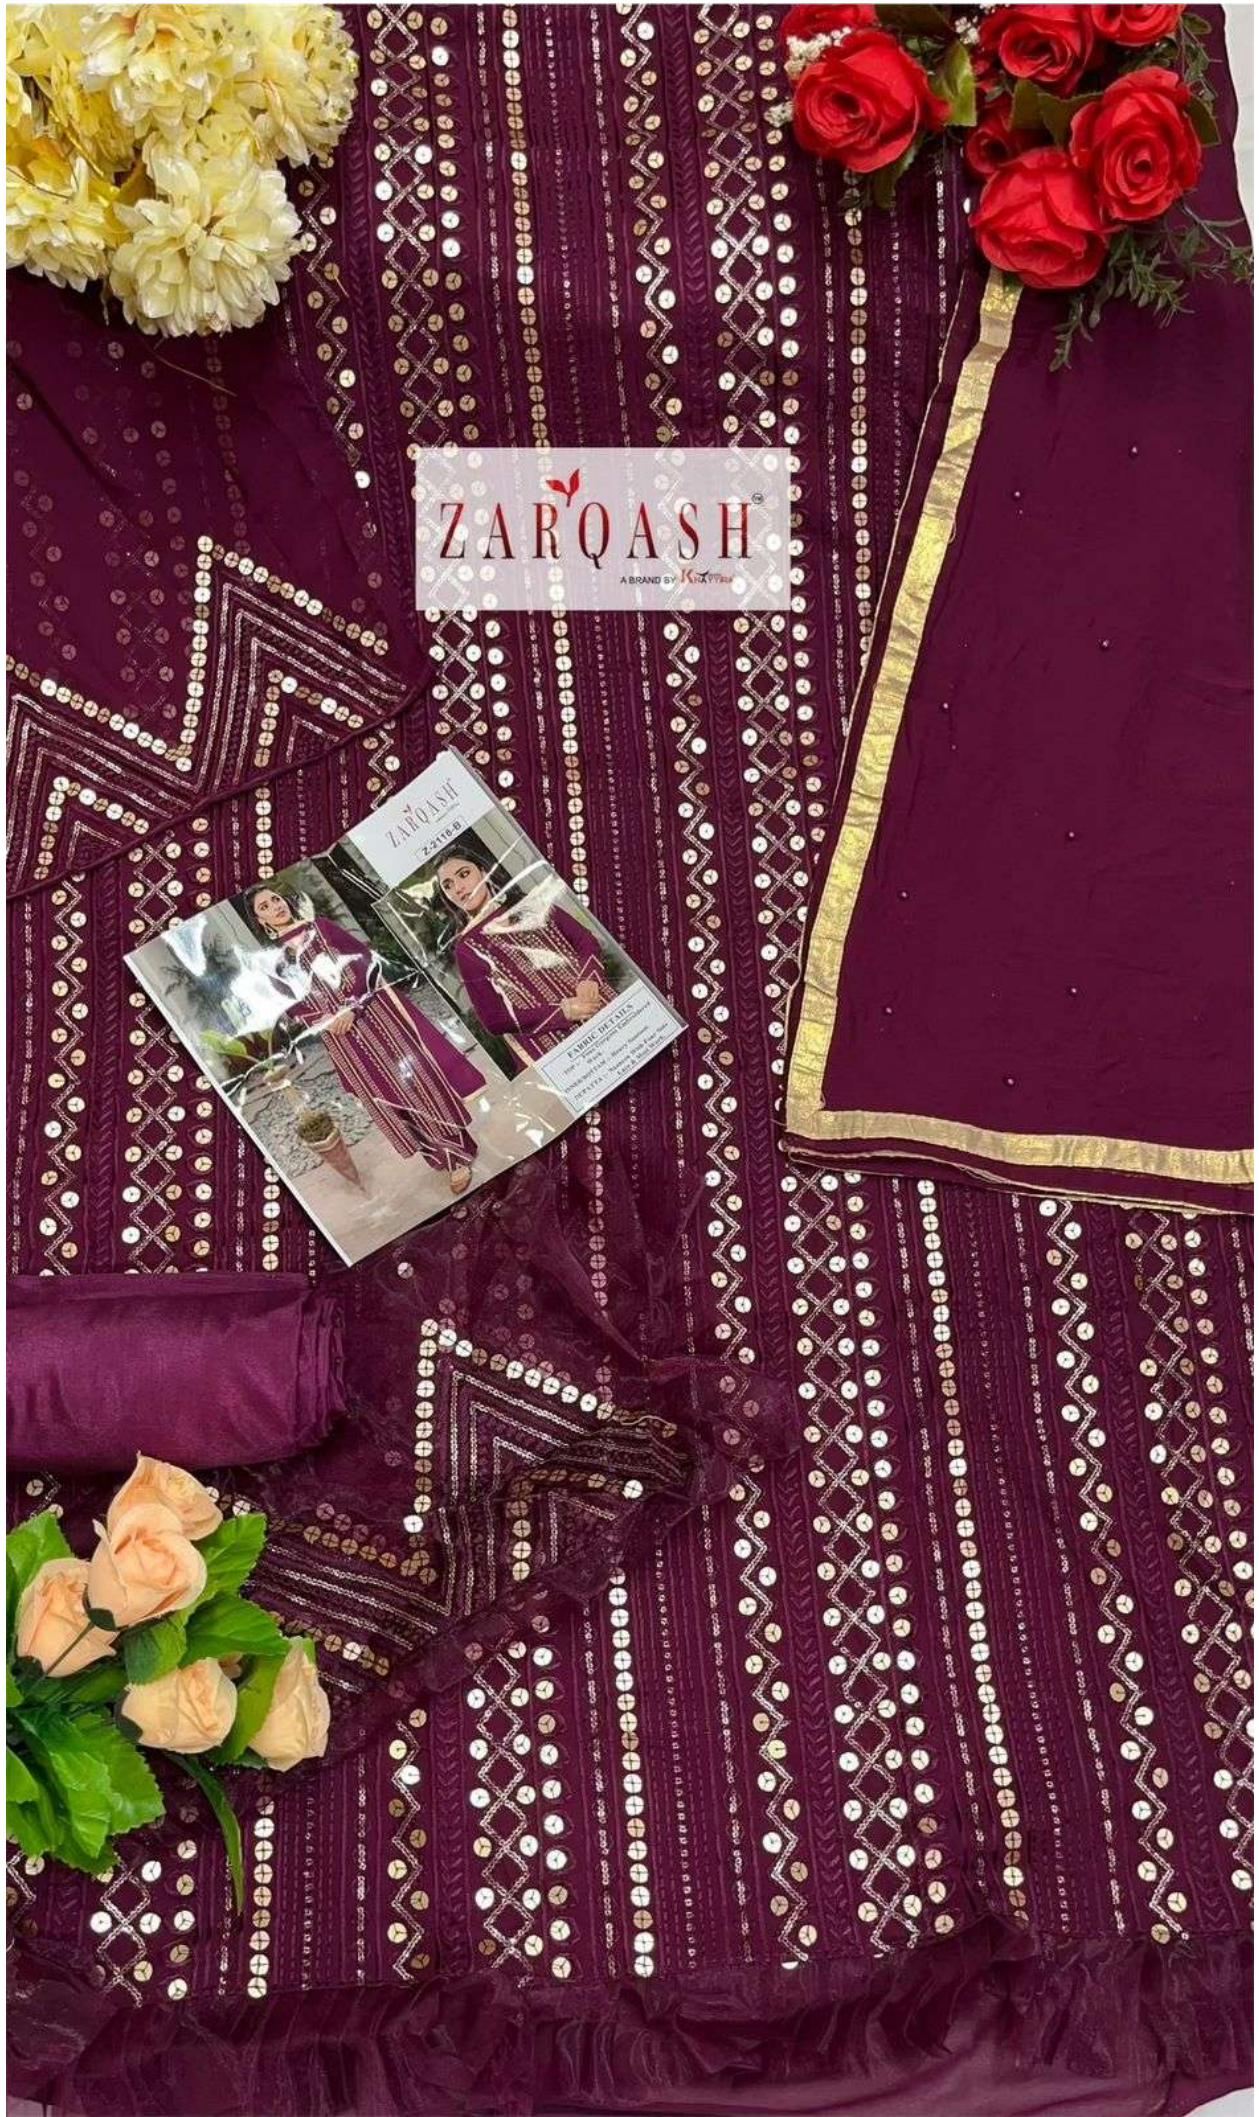

ZARQASH®

A BRAND BY KARYMA

**ZARQASH**<sup>®</sup>  
A BRAND BY KITTIYAK

**Z-2118-C**

**FABRIC DETAILS**

**TOP :- Foux Gorgette Embroidered Work .**

**INNER/BOTTAM :- Heavy Santoon.**

**DUPATTA :- Nazneen With Four Side Lace & Moti Work.**

**ZARQASH**<sup>TM</sup>  
A BRAND BY KITATRAK

**Z-2118-D**

**FABRIC DETAILS**

TOP :- Foux Gorgette Embroidered Work .

INNER/BOTTAM :- Heavy Santoon.

DUPATTA :- Nazneen With Four Side Lace & Moti Work.

**ZARQASH**<sup>®</sup>  
A BRAND BY **KITPRO**

**Z-2118-B**

**FABRIC DETAILS**

**TOP :- Foux Gorgette Embroidered Work .**

**INNER/BOTTAM :- Heavy Santoon.**

**DUPATTA :- Nazneen With Four Side Lace & Moti Work.**

ZARQASH<sup>®</sup>  
A BRAND BY KRAFT

**DUPATTA :- Nazneen With Four Side Lace & Moti Work.**