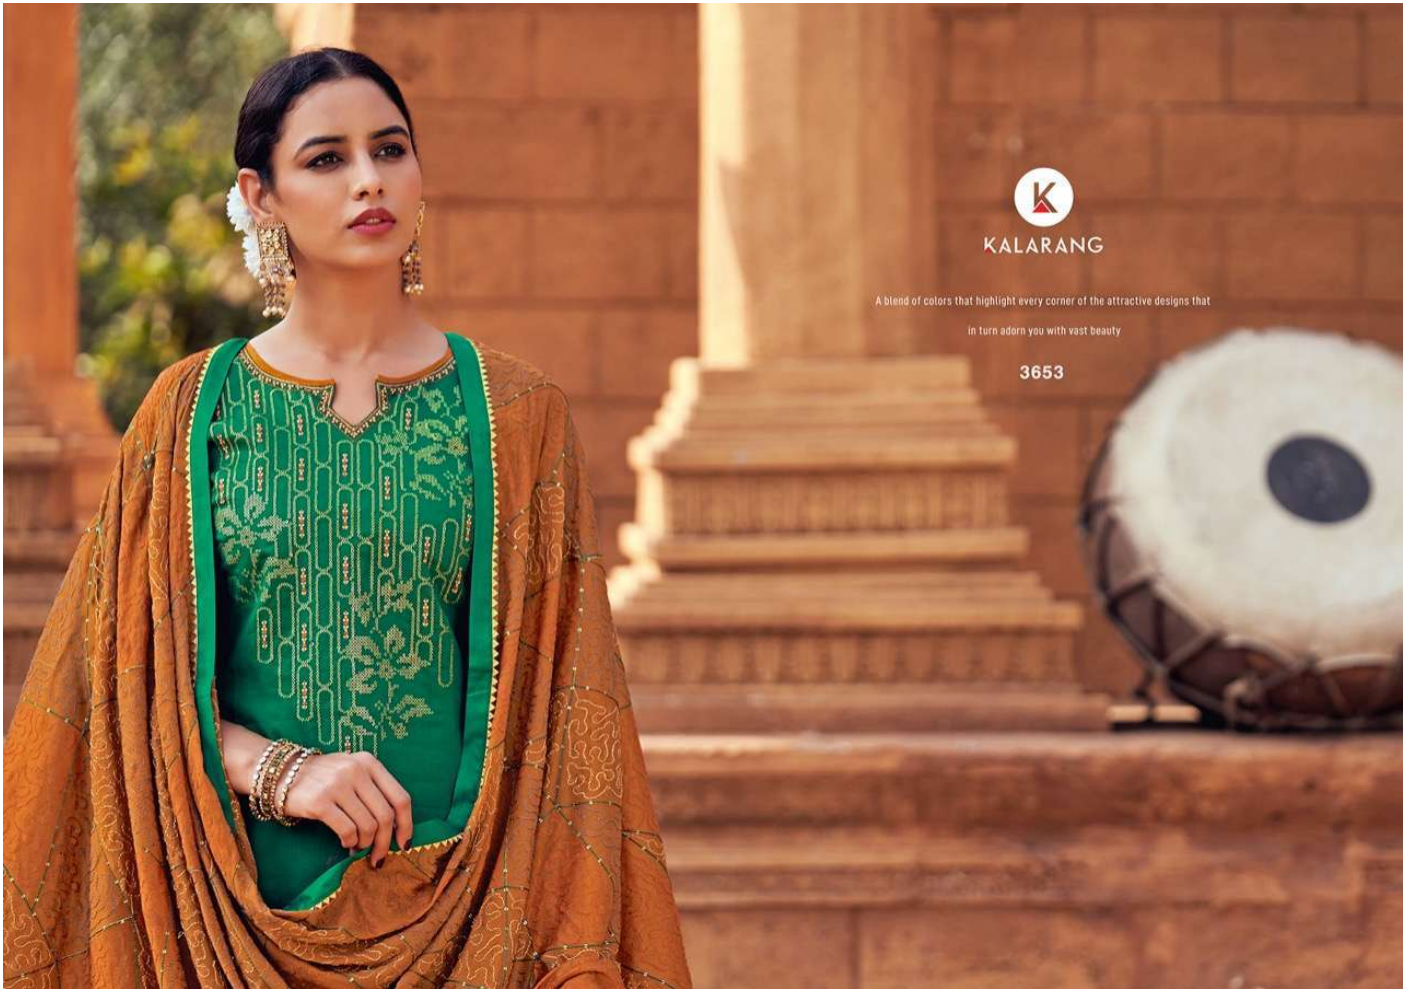

KALARANG

ZOYA

KALARANG
ZOYA

KALARANG

3651

Classic styles with luxurious soft fabrics
are highlighted by refined and feminine details.

KALARANG

Add a rock special with a solitaire by glamour's.

3652

KALARANG

Fashion design gives you
an opportunity express how you feel

3653

ZOYA

Fashionable tributes to color & silhouettes that

have inspired trends around the world

KALARANG

A blend of colors that highlight every corner of the attractive designs that
in turn adorn you with vast beauty

3653

KALARANG

Fashion is everything
that can pass fashionable.

3654

3651

3652

3653

3654

KALARANG

- **TOP** - JAM SILK COTTON WITH WORK
- **BOTTOM** - JAM SATIN
- **DUPATTA** - CHINON WITH HEAVY SEQUENCE WORK
- **DESIGNS**- 04

Catalogue :- ZOYA
Rate :- 999/-