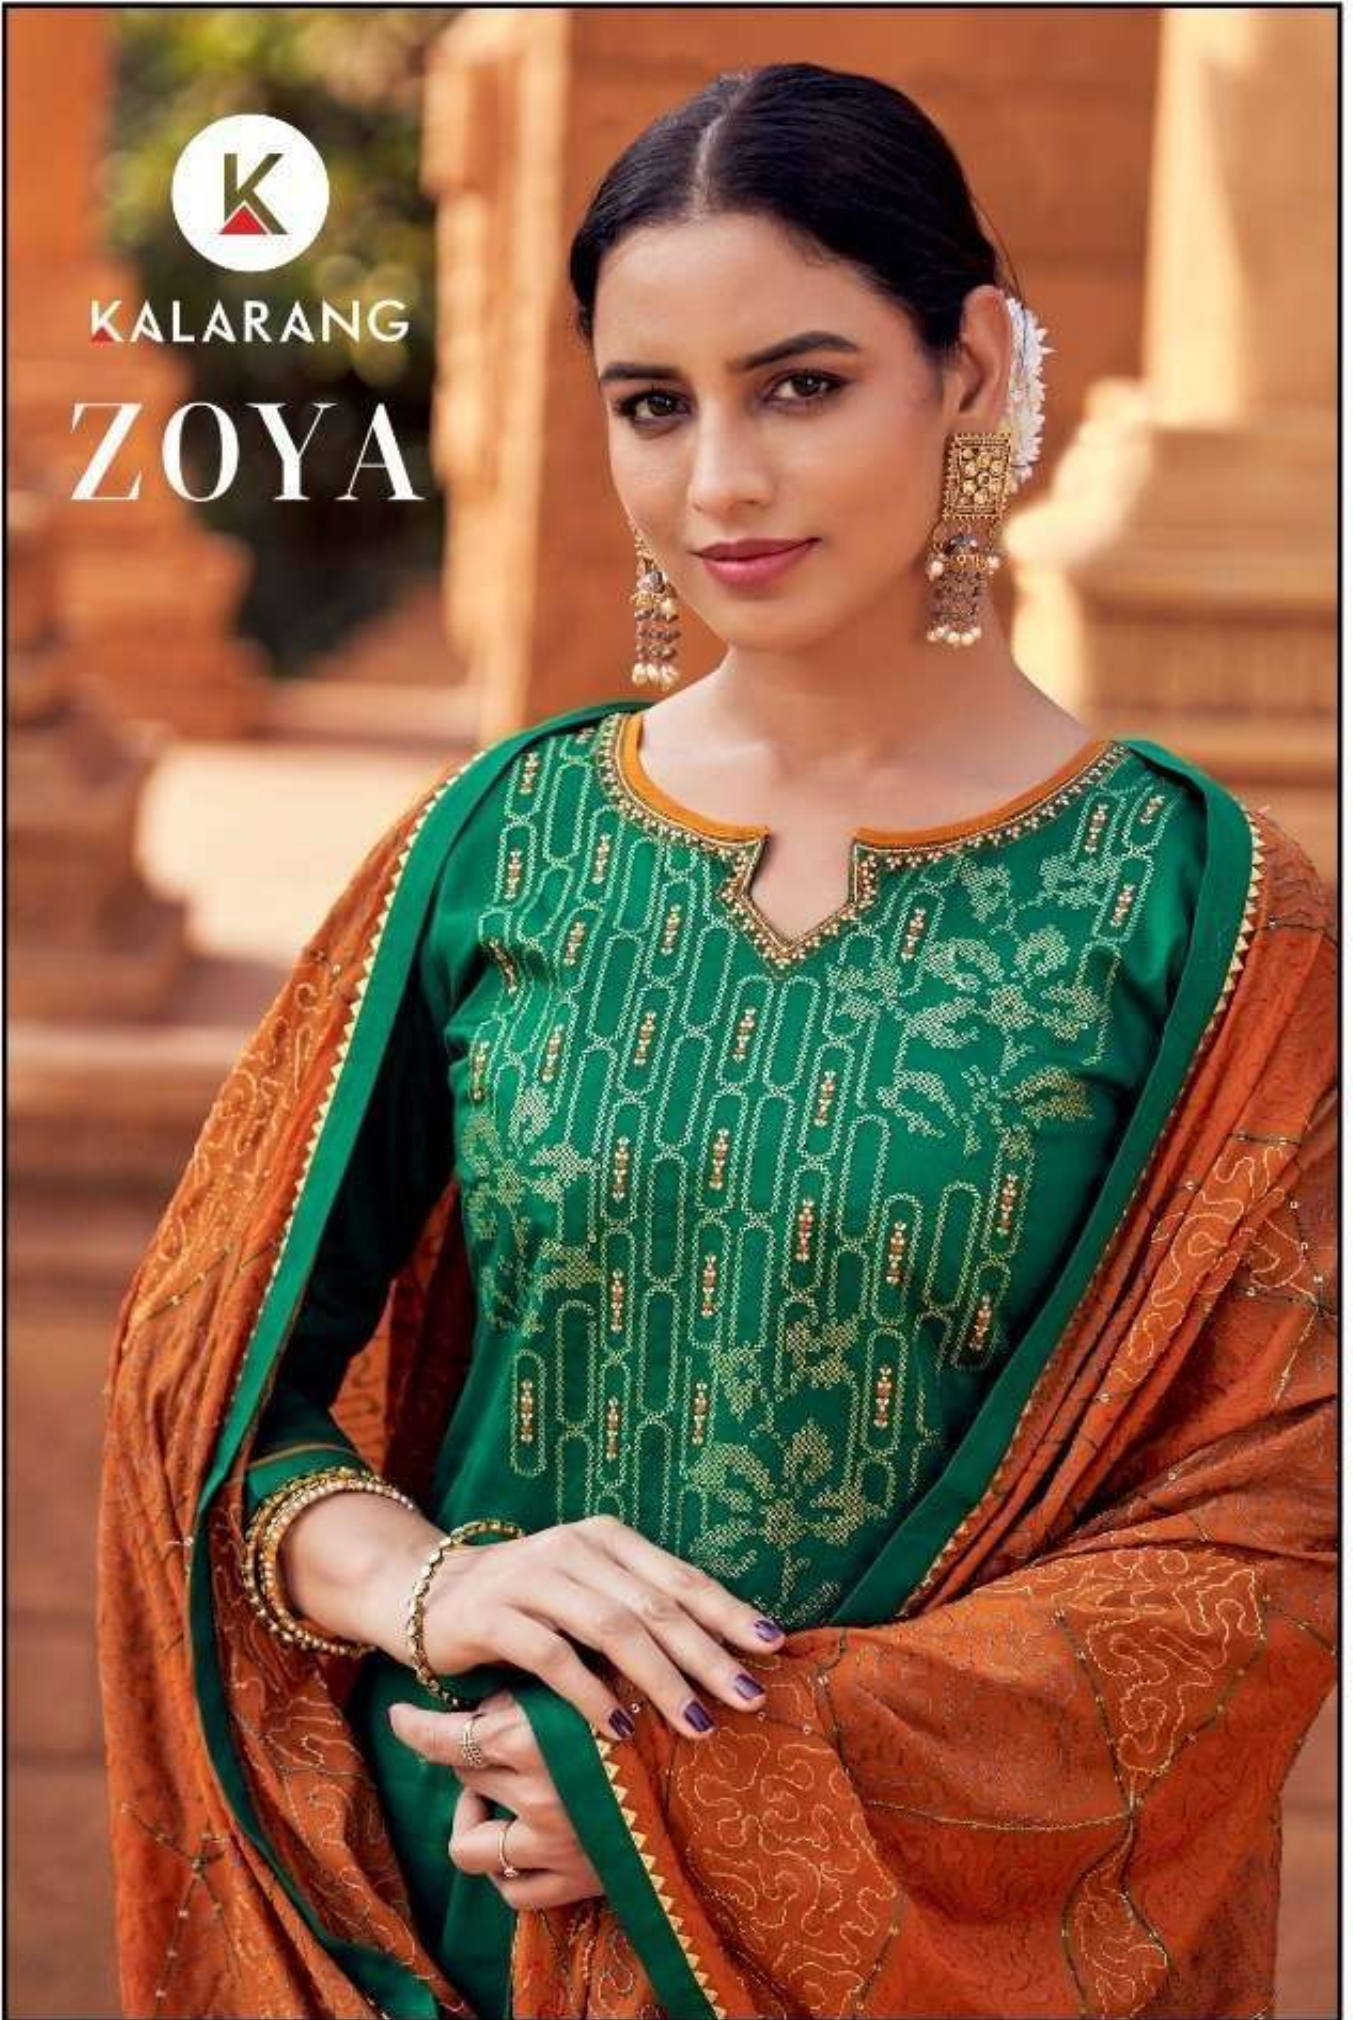

KALARANG
ZOYA

KALARANG

ZOYA

KALARANG

3651

Classic styles with luxurious soft fabrics
are highlighted by refined and feminine details.

KALARANG

Add a rock special with a solitaire by glamour's.

A blend of colors that highlight every corner of the attractive designs that
in turn adorn you with vast beauty

3653

KALARANG

Fashion is everything
that can pass fashionable.

3654

3651

3652

3653

3654

KALARANG

- **TOP** - JAM SILK COTTON WITH WORK
- **BOTTOM** - JAM SATIN
- **DUPATTA** - CHINON WITH HEAVY SEQUENCE WORK
- **DESIGNS**- 04

Catalogue :- ZOYA
Rate :- 999/-