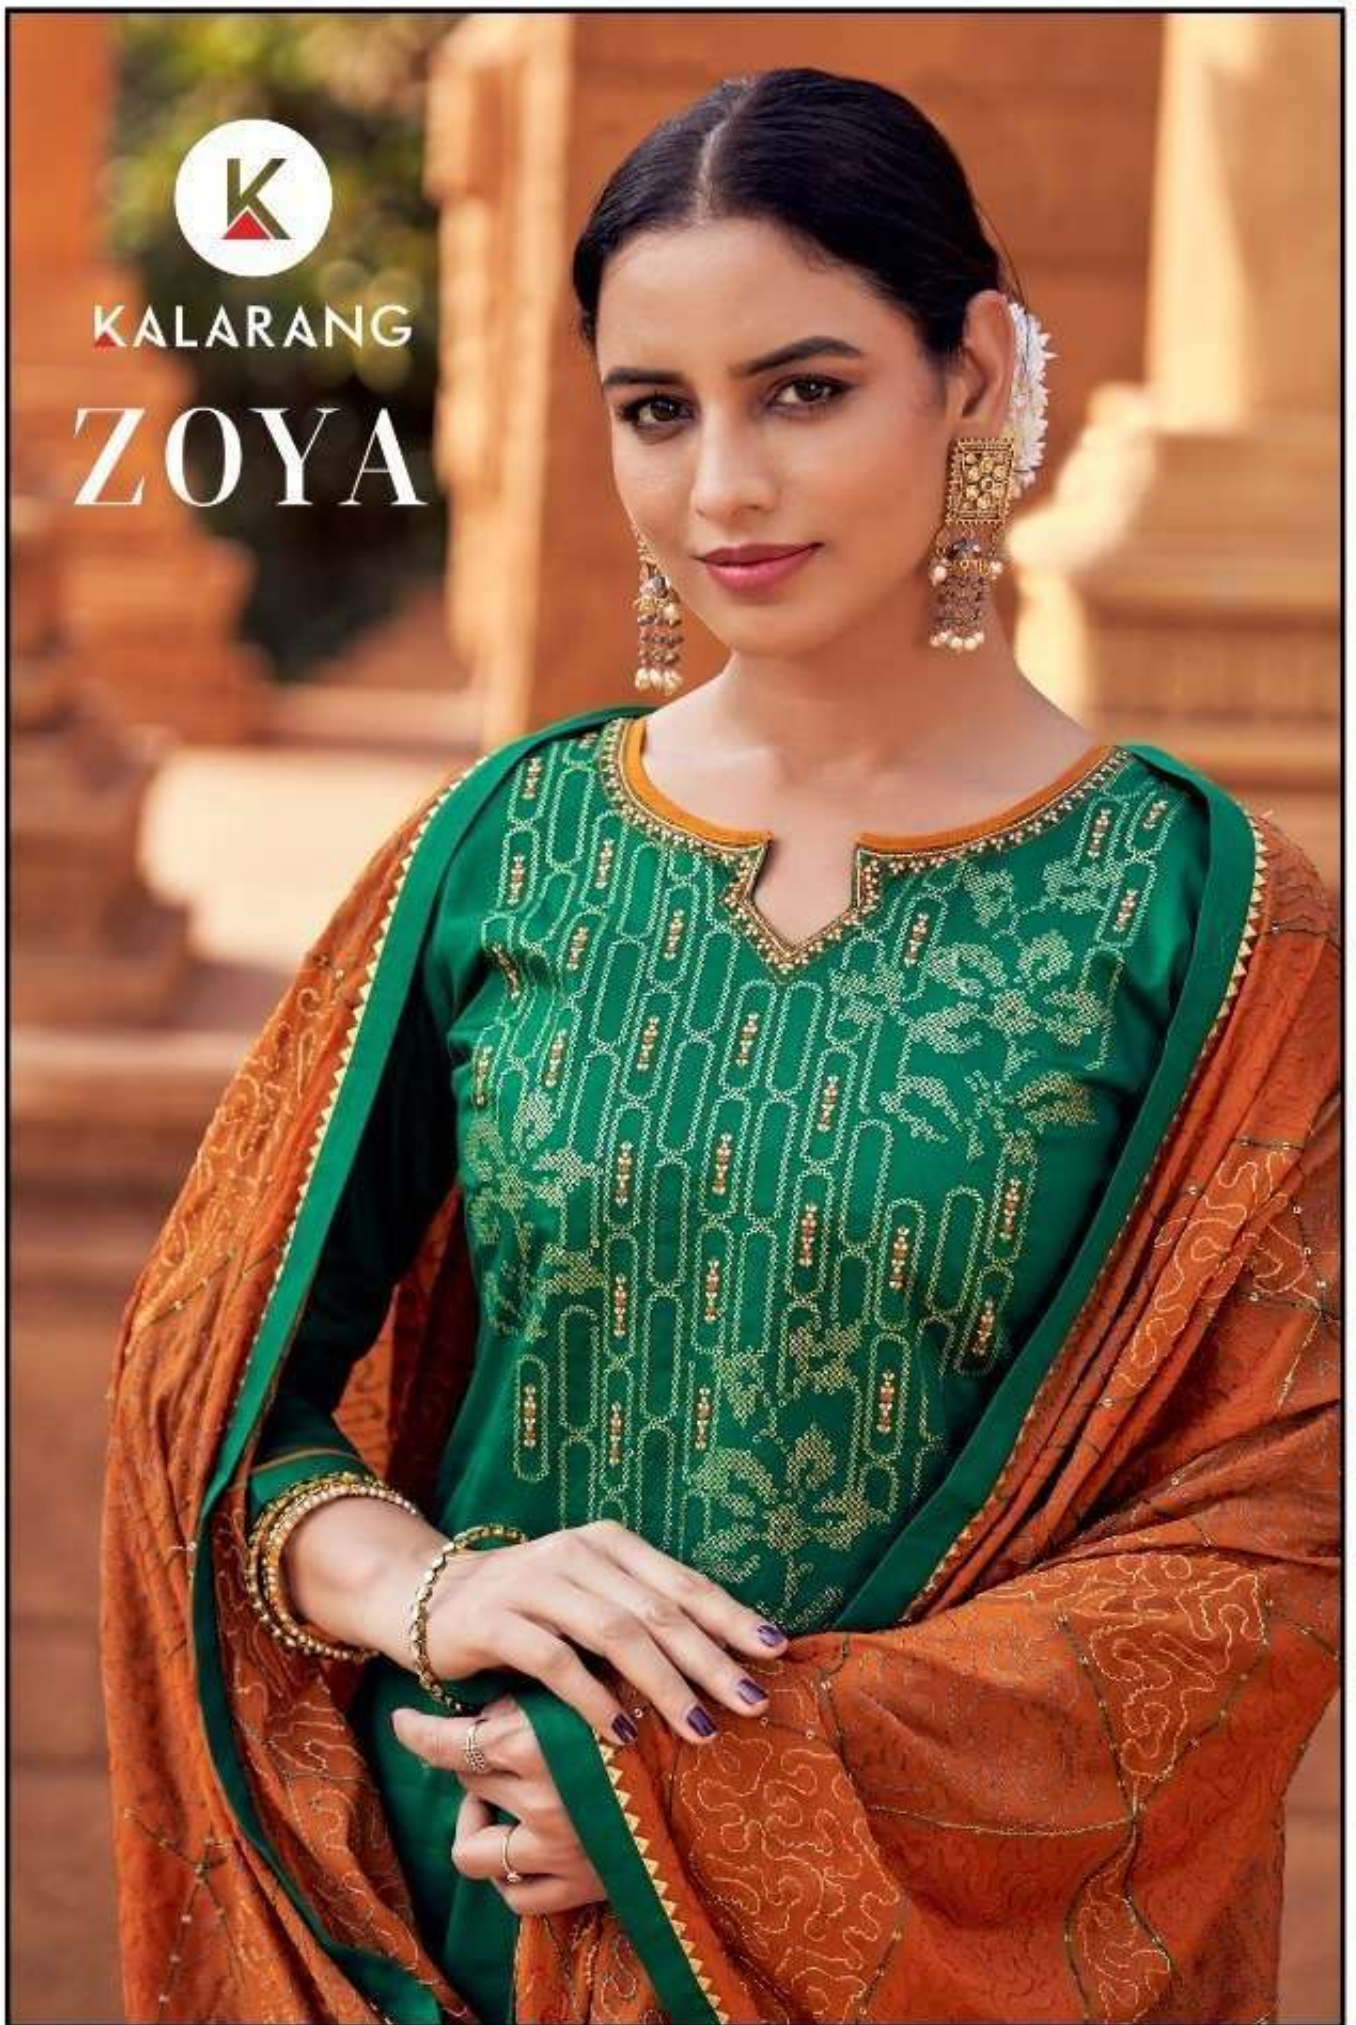

KALARANG

ZOYA

KALARANG
ZOYA

KALARANG

3651

Classic styles with luxurious soft fabrics
are highlighted by refined and feminine details.

KALARANG

Add a rock special with a solitaire by glamour's.

A blend of colors that highlight every corner of the attractive designs that
in turn adorn you with vast beauty

3653

KALARANG

Fashion is everything
that can pass fashionable.

3654

3651

3652

3653

3654

KALARANG

- **TOP** - JAM SILK COTTON WITH WORK
- **BOTTOM** - JAM SATIN
- **DUPATTA** - CHINON WITH HEAVY SEQUENCE WORK
- **DESIGNS**- 04

Catalogue :- ZOYA
Rate :- 999/-