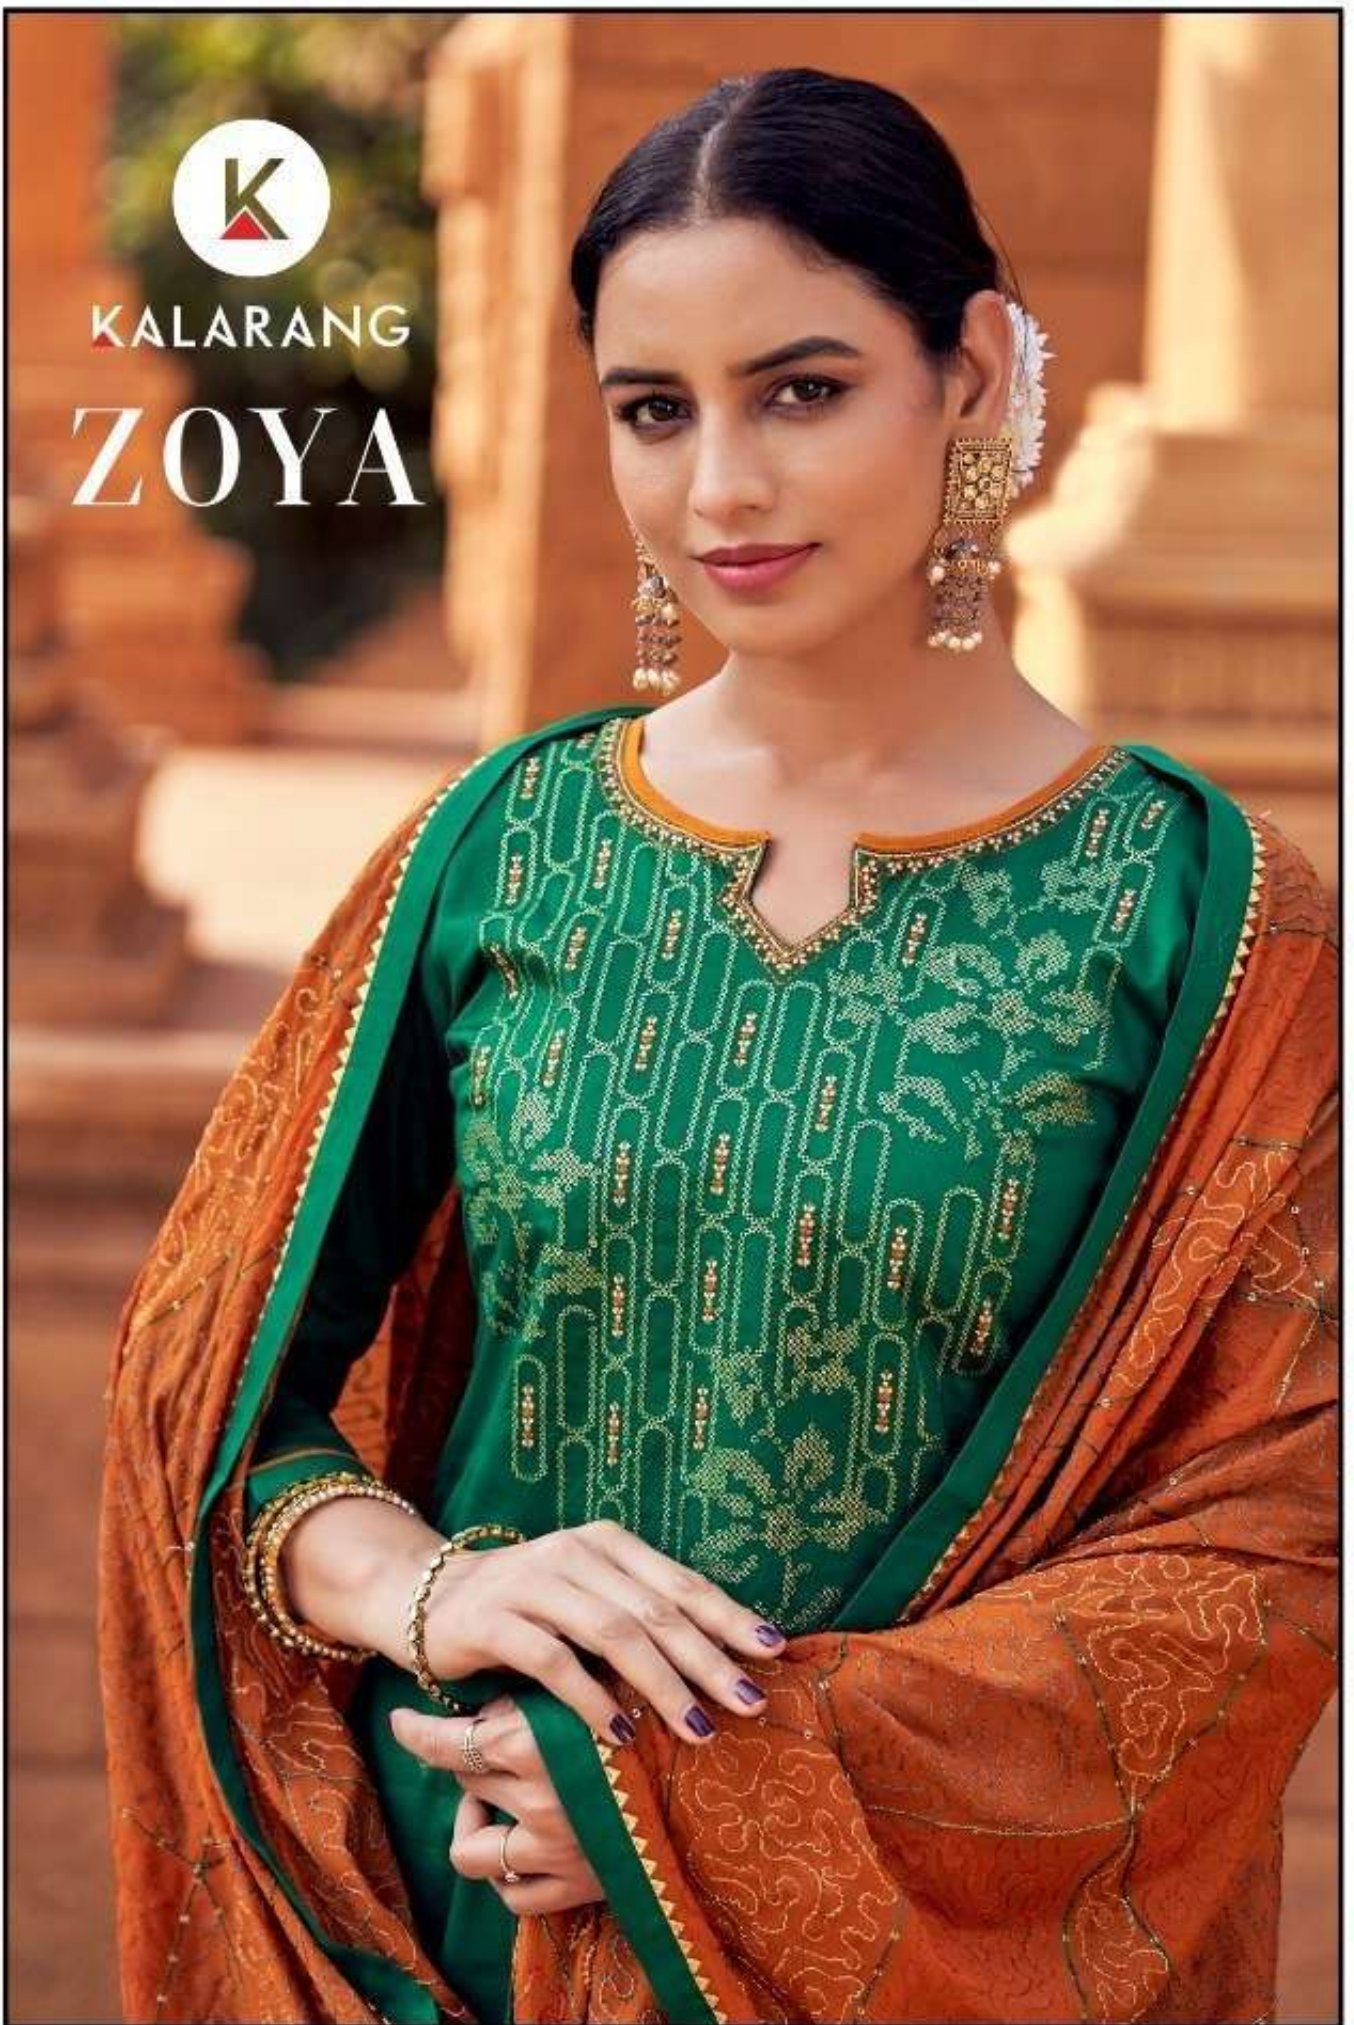

KALARANG
ZOYA

KALARANG

ZOYA

KALARANG

3651

Classic styles with luxurious soft fabrics
are highlighted by refined and feminine details.

KALARANG

Add a rock special with a solitaire by glamour's.

A blend of colors that highlight every corner of the attractive designs that
in turn adorn you with vast beauty

3653

KALARANG

Fashion is everything
that can pass fashionable.

3654

3651

3652

3653

3654

KALARANG

- **TOP** - JAM SILK COTTON WITH WORK
- **BOTTOM** - JAM SATIN
- **DUPATTA** - CHINON WITH HEAVY SEQUENCE WORK
- **DESIGNS**- 04

Catalogue :- ZOYA
Rate :- 999/-