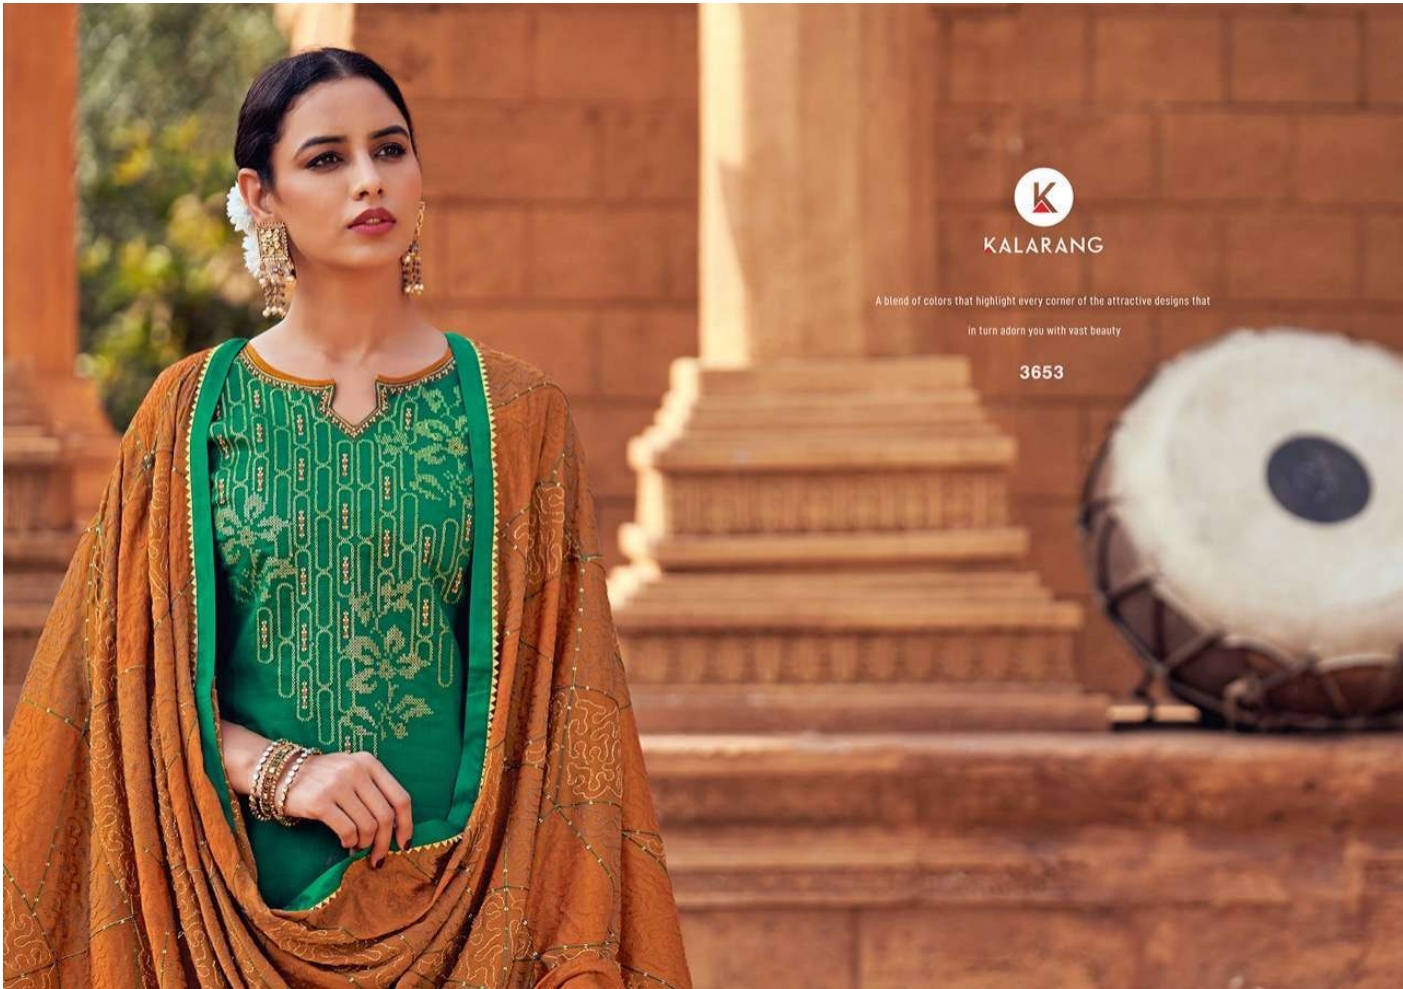

KALARANG
ZOYA

KALARANG

ZOYA

KALARANG

3651

Classic styles with luxurious soft fabrics
are highlighted by refined and feminine details.

KALARANG

Add a rock special with a solitaire by glamour's.

3652

KALARANG

Fashion design gives you
an opportunity express how you feel

3653

ZOYA

Fashionable tributes to color & silhouettes that

have inspired trends around the world

KALARANG

A blend of colors that highlight every corner of the attractive designs that
in turn adorn you with vast beauty

3653

KALARANG

Fashion is everything
that can pass fashionable.

3654

3651

3652

3653

3654

KALARANG

- **TOP** - JAM SILK COTTON WITH WORK
- **BOTTOM** - JAM SATIN
- **DUPATTA** - CHINON WITH HEAVY SEQUENCE WORK
- **DESIGNS**- 04

Catalogue :- ZOYA
Rate :- 999/-