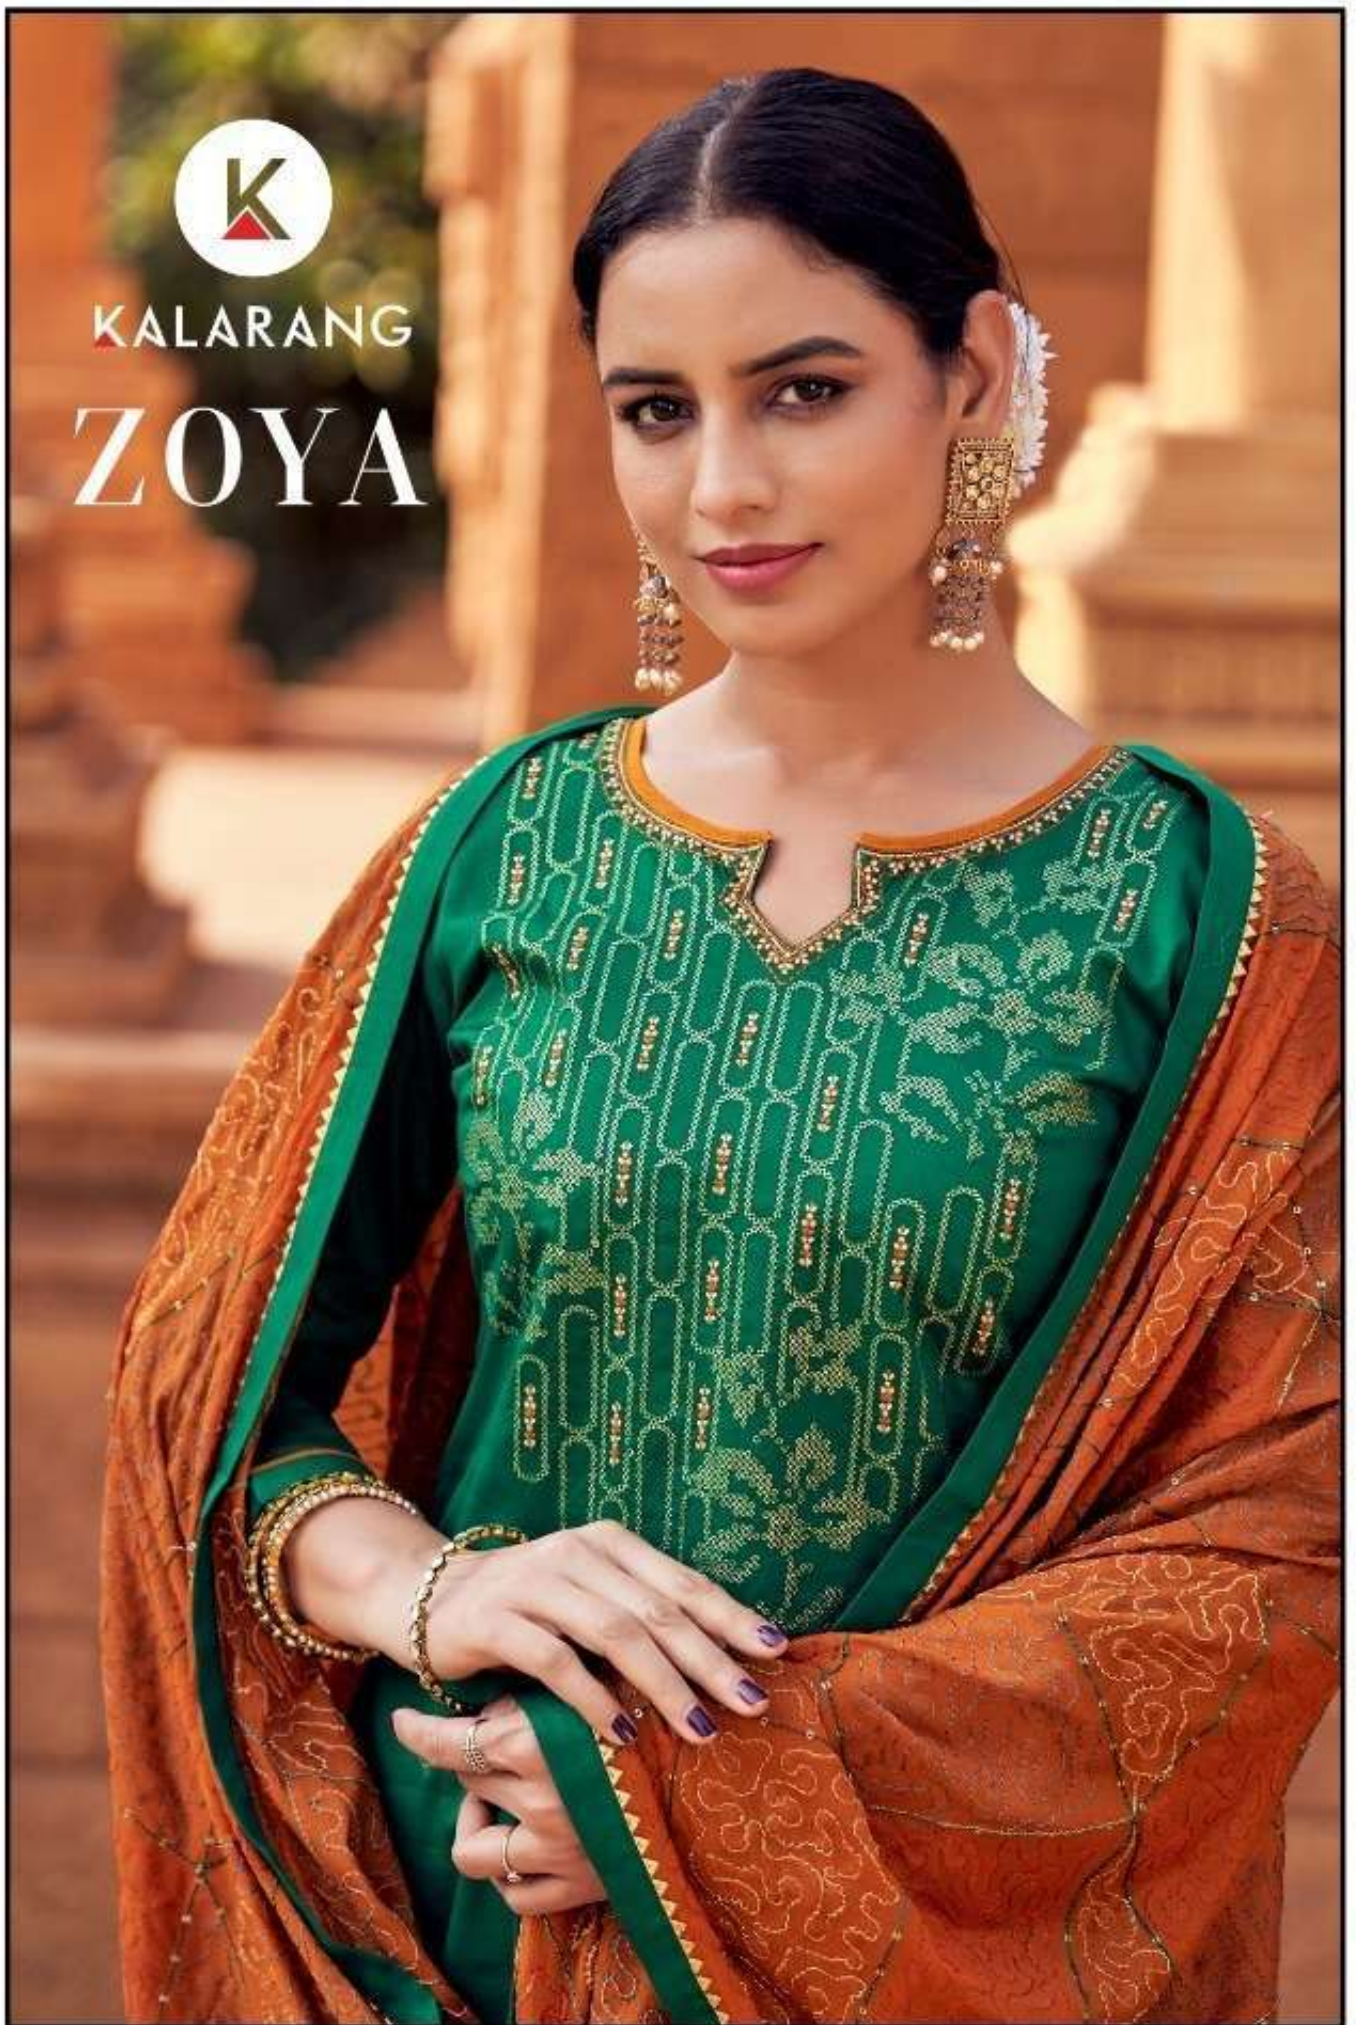

KALARANG
ZOYA

KALARANG

ZOYA

KALARANG

3651

Classic styles with luxurious soft fabrics
are highlighted by refined and feminine details.

KALARANG

Add a rock special with a solitaire by glamour's.

A blend of colors that highlight every corner of the attractive designs that
in turn adorn you with vast beauty

3653

KALARANG

Fashion is everything
that can pass fashionable.

3654

3651

3652

3653

3654

KALARANG

- **TOP** - JAM SILK COTTON WITH WORK
- **BOTTOM** - JAM SATIN
- **DUPATTA** - CHINON WITH HEAVY SEQUENCE WORK
- **DESIGNS**- 04

Catalogue :- ZOYA
Rate :- 999/-