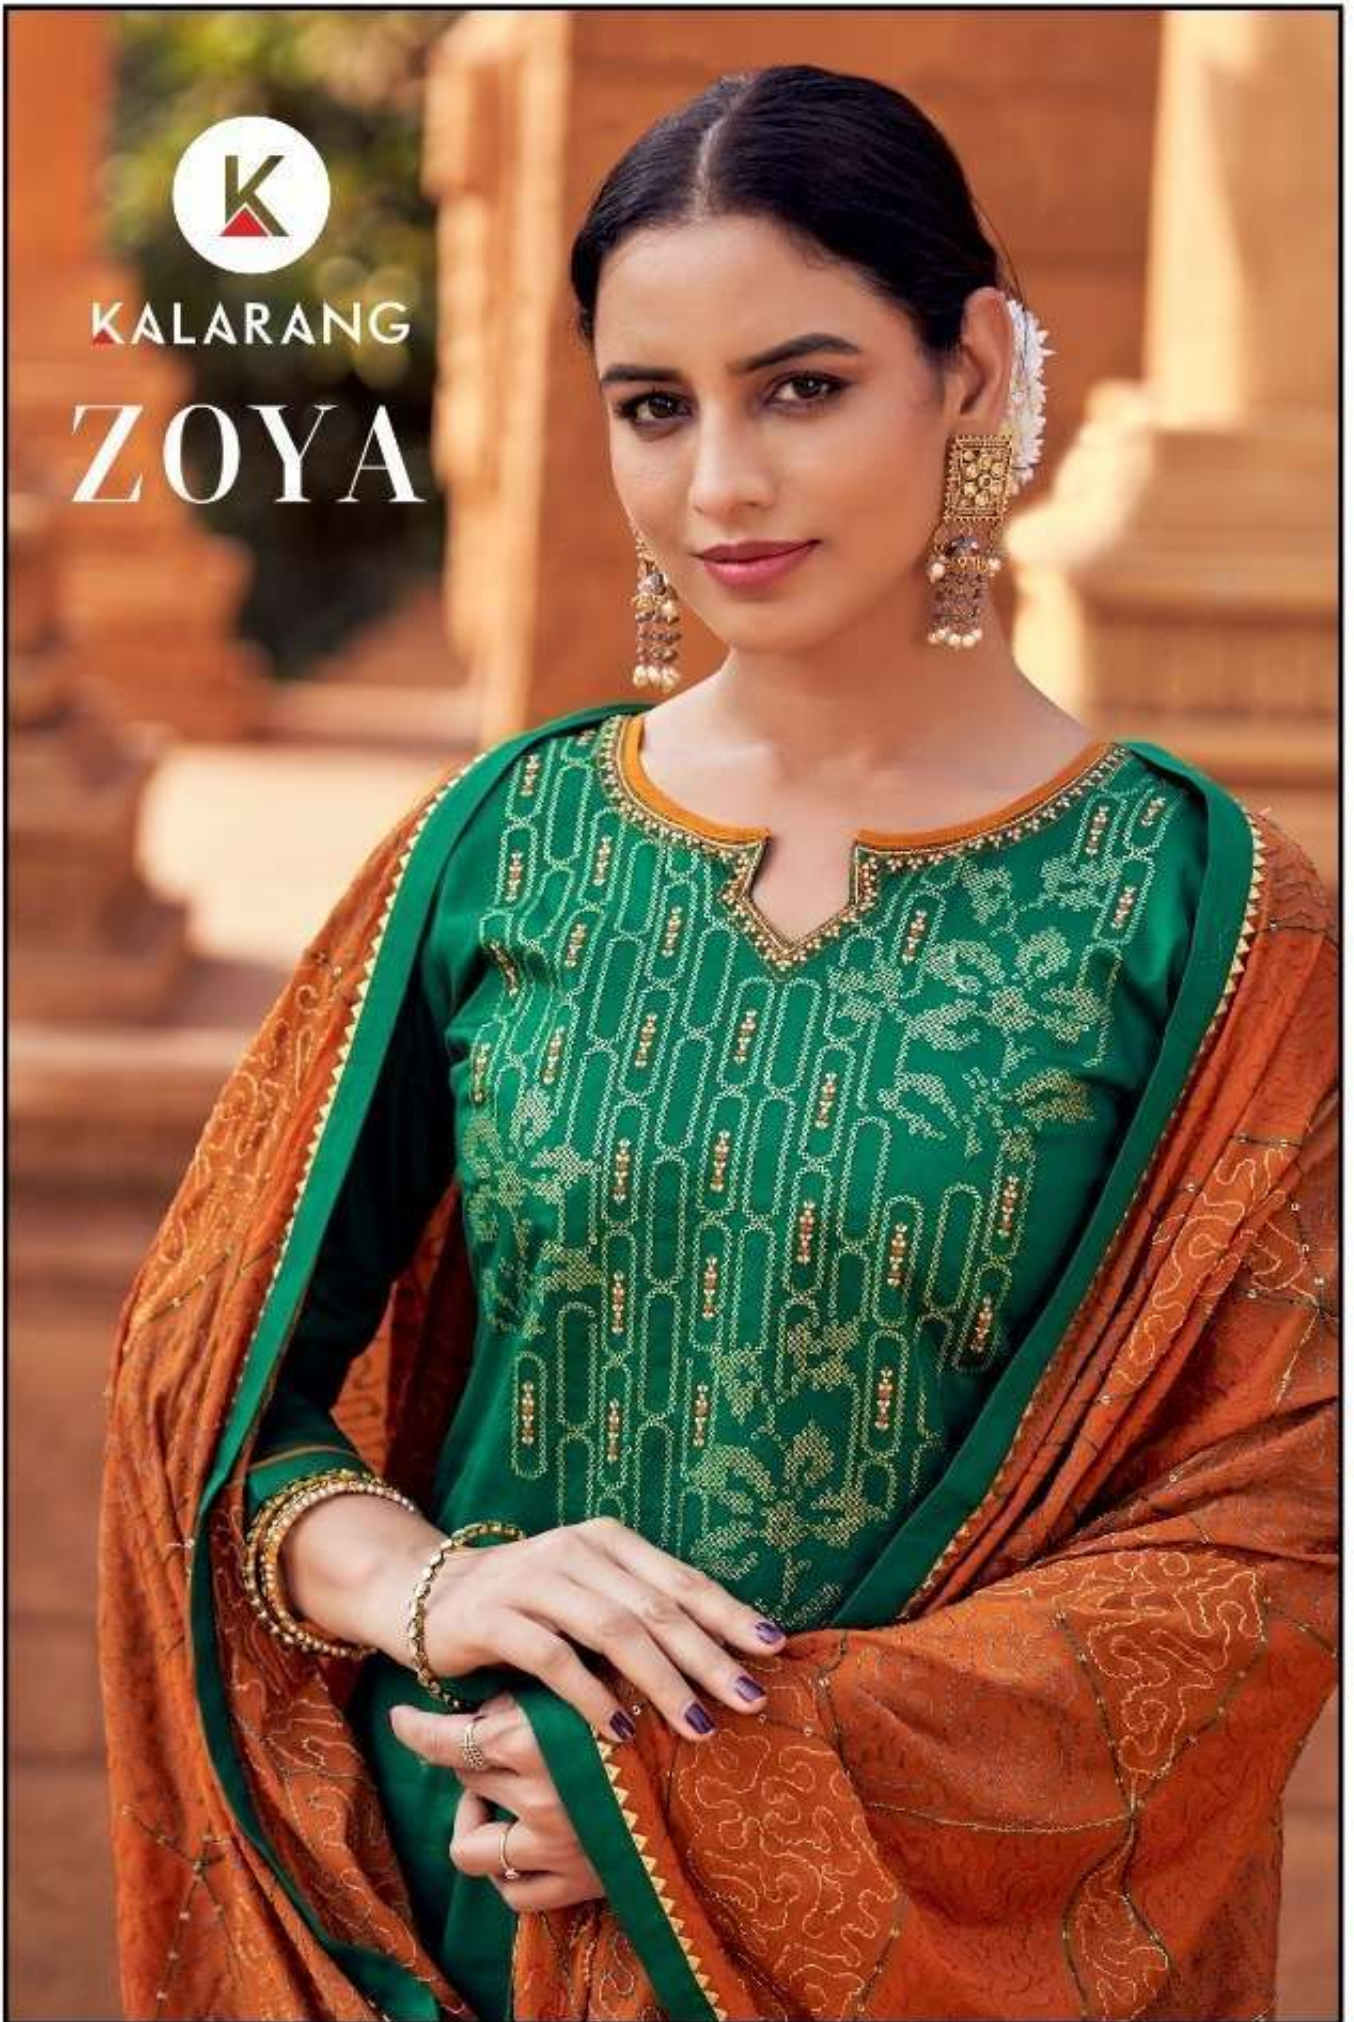

KALARANG

ZOYA

KALARANG
ZOYA

KALARANG

3651

Classic styles with luxurious soft fabrics
are highlighted by refined and feminine details.

KALARANG

Add a rock special with a solitaire by glamour's.

A blend of colors that highlight every corner of the attractive designs that
in turn adorn you with vast beauty

3653

3651

3652

3653

3654

KALARANG

- **TOP** - JAM SILK COTTON WITH WORK
- **BOTTOM** - JAM SATIN
- **DUPATTA** - CHINON WITH HEAVY SEQUENCE WORK
- **DESIGNS**- 04