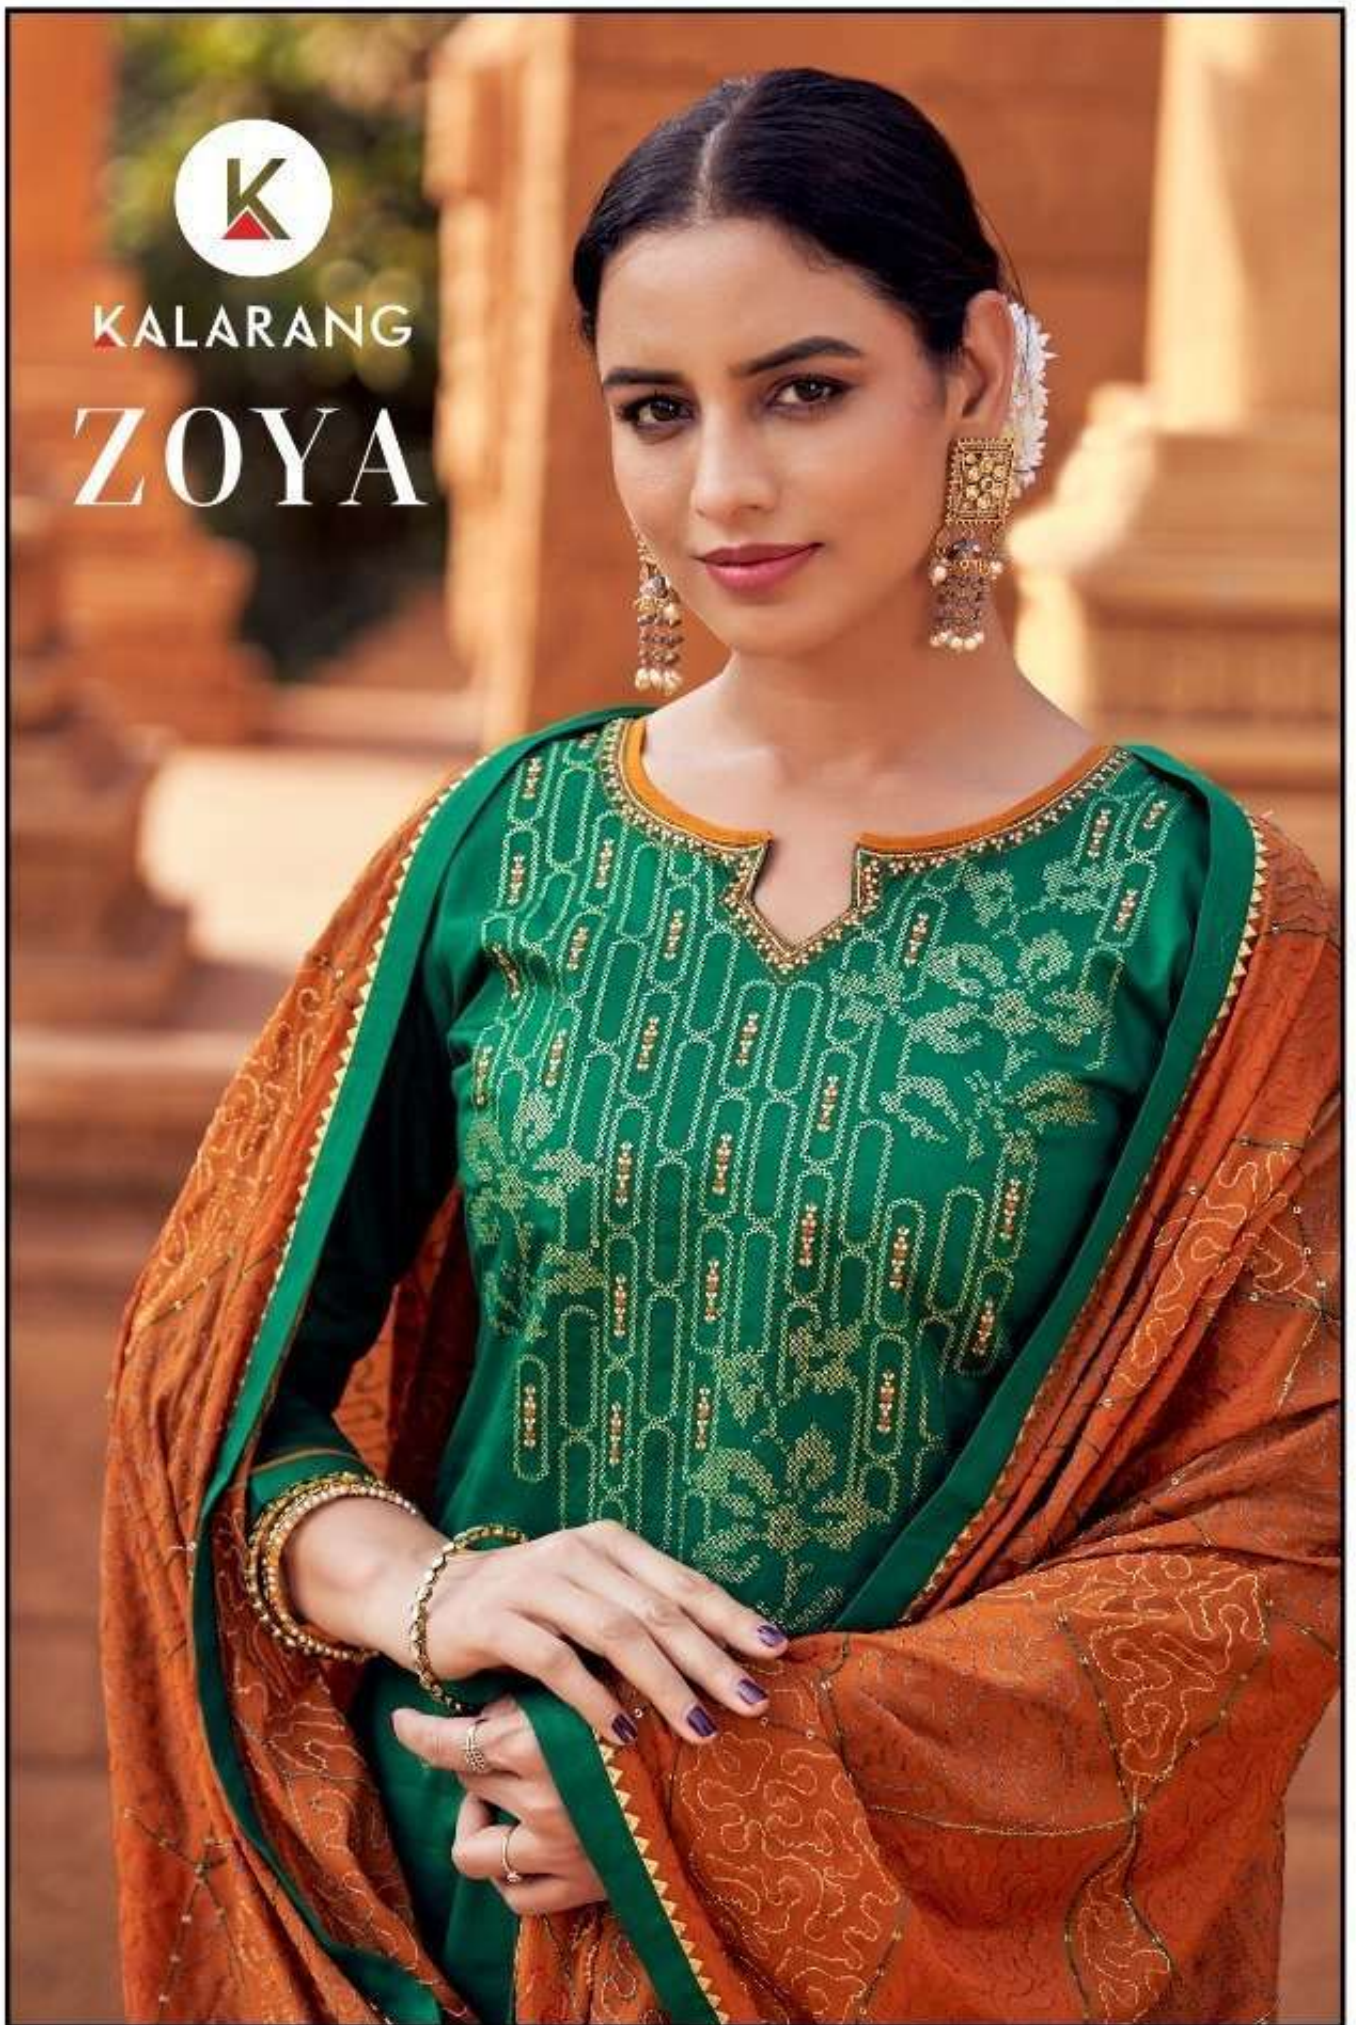

KALARANG

ZOYA

KALARANG
ZOYA

KALARANG

3651

Classic styles with luxurious soft fabrics
are highlighted by refined and feminine details.

KALARANG

Add a rock special with a solitaire by glamour's.

A blend of colors that highlight every corner of the attractive designs that
in turn adorn you with vast beauty

3653

3651

3652

3653

3654

KALARANG

- **TOP** - JAM SILK COTTON WITH WORK
- **BOTTOM** - JAM SATIN
- **DUPATTA** - CHINON WITH HEAVY SEQUENCE WORK
- **DESIGNS**- 04