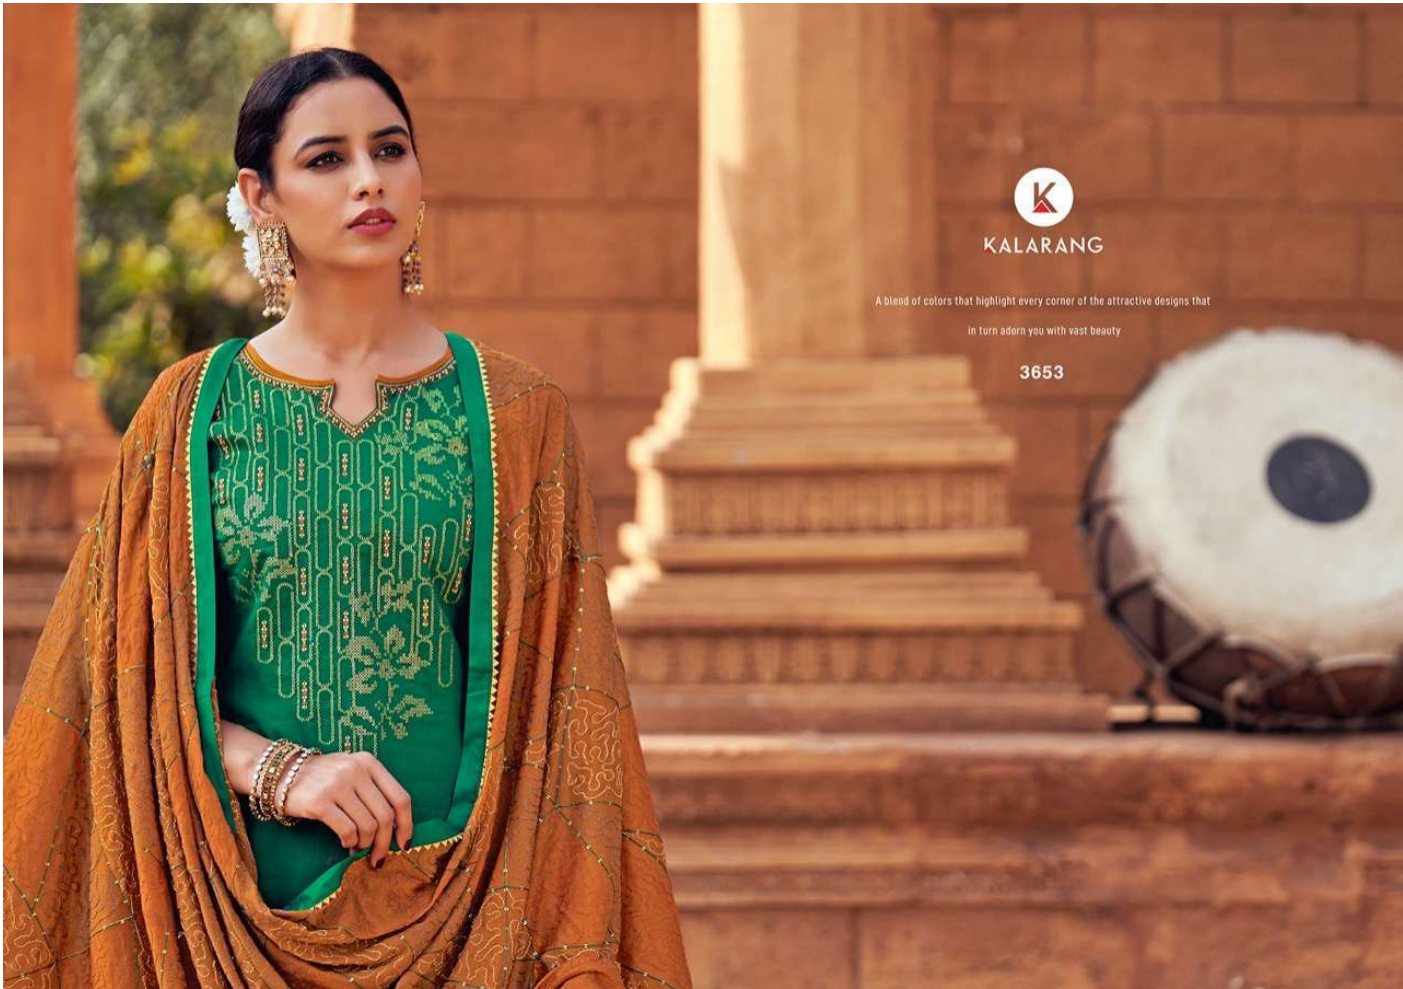

KALARANG

ZOYA

KALARANG
ZOYA

KALARANG

3651

Classic styles with luxurious soft fabrics
are highlighted by refined and feminine details.

KALARANG

Add a rock special with a solitaire by glamour's.

3652

KALARANG

Fashion design gives you
an opportunity express how you feel

3653

ZOYA

Fashionable tributes to color & silhouettes that

have inspired trends around the world

KALARANG

A blend of colors that highlight every corner of the attractive designs that
in turn adorn you with vast beauty

3653

3651

3652

3653

3654

KALARANG

- **TOP** - JAM SILK COTTON WITH WORK
- **BOTTOM** - JAM SATIN
- **DUPATTA** - CHINON WITH HEAVY SEQUENCE WORK
- **DESIGNS**- 04