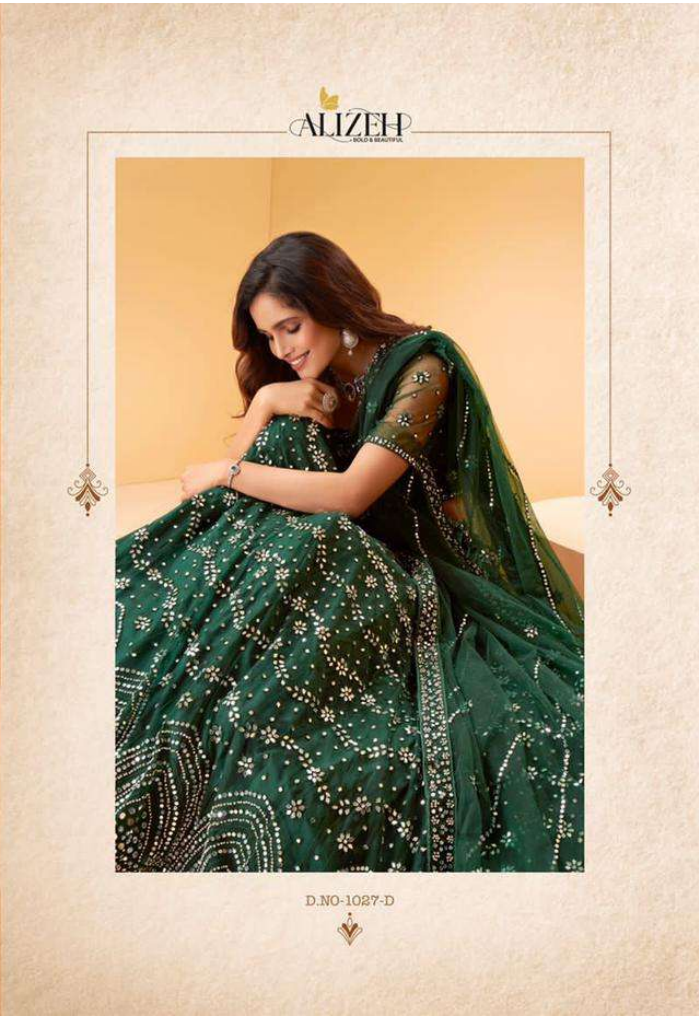

ALIZEH
DESIGNERS

D.NO-1027-D