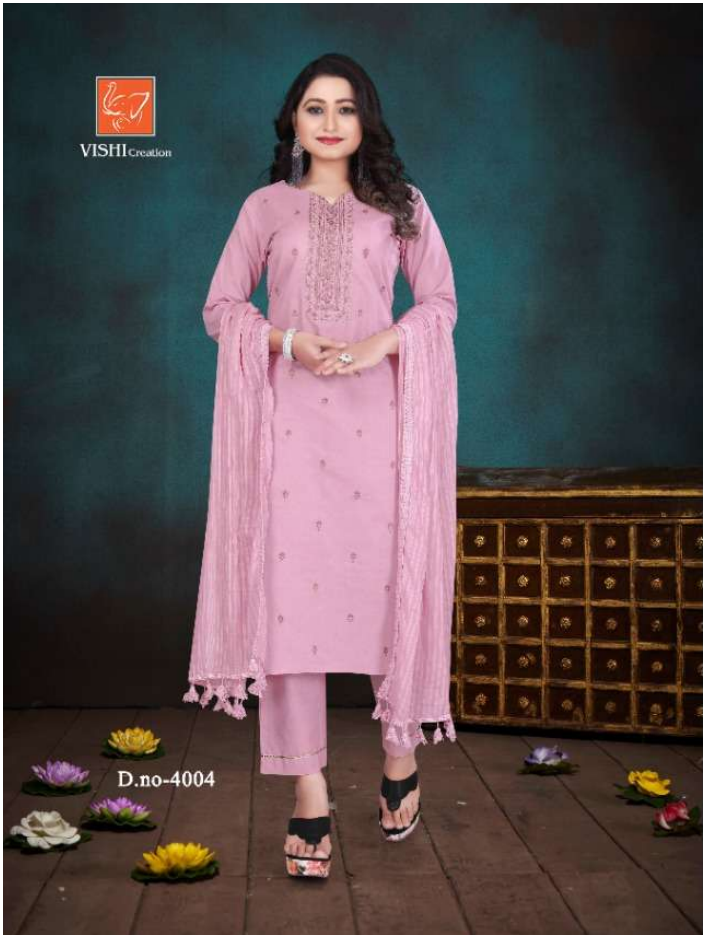

VISHI Creation

*Rohini*

VISHI Creation

*Rohini*

LUXURIOUS  
Alize

Delicate embroidery on  
saree fabric with  
in the hand and color  
Saree in the color of  
shades of orange, red, green  
and LUMBER

D.no-4002

4001

4002

4003

4004

4005