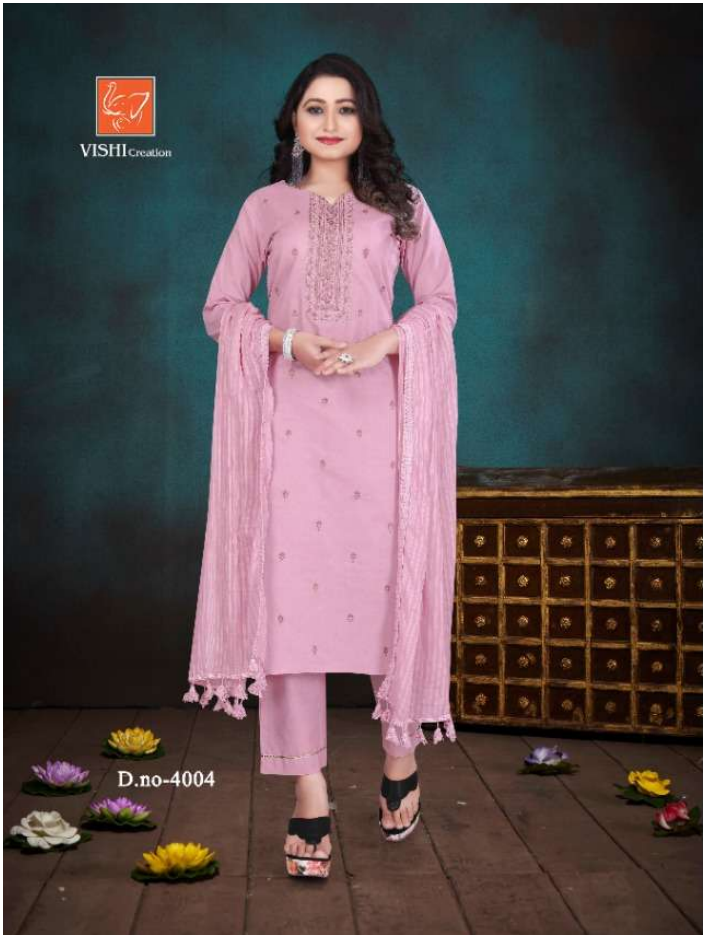

VISHI Creation

Rohini

VISHI Creation

Rohini

LUXURIOUS
Alize

Delicate embroidery on
saree fabric with
in the hand and color
Saree in the color of
shades of orange, red, green
and LUMBER

D.no-4002

4001

4002

4003

4004

4005