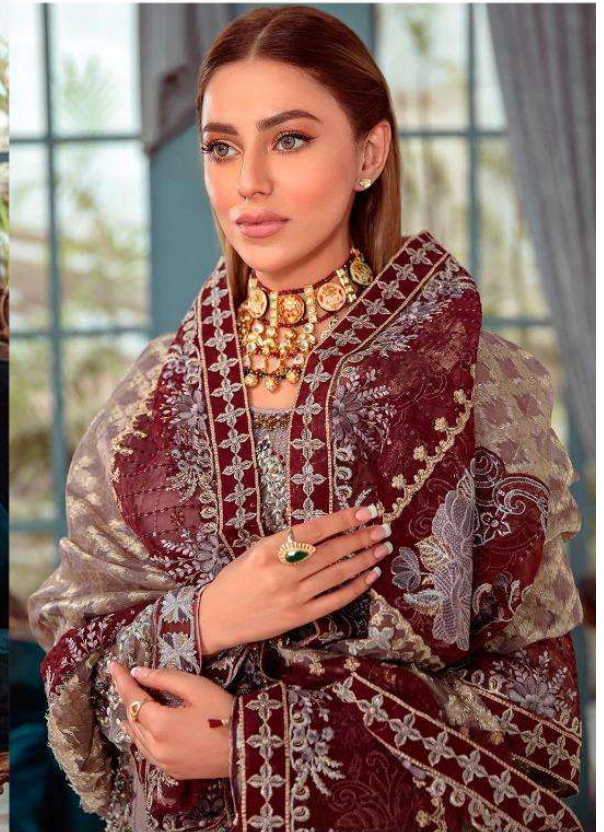

Serene
Pakistani Suits

A BRAND BY MEGHA EXPORT

Ramsha official

Serene
Pakistani Suit

A BRAND BY MEGHA EXPORT

D.NO.43004

RAMSHA OFFICIAL

TOP - FOX GEORGETTE WITH HEAVY EMBROIDERY WORK

DUPATTA - NAZNIN HEAVY EMBROIDERY WITH PALLU

INNER / BOTTOM - HEAVY SANTOON WITH EMBROIDERY PATCH

Serene
Pakistani Suit

A BRAND BY MEGHA EXPORT

D.NO.43005

RAMSHA OFFICIAL

TOP - FOX GEORGETTE WITH HEAVY EMBROIDERY WORK

DUPATTA - NAZNIN HEAVY EMBROIDERY

INNER / BOTTOM - HEAVY SANTOON

Serene
Pakistani Suit

A BRAND BY  MEGHA EXPORT

D.NO.43002

RAMSHA OFFICIAL

TOP - FOX GEORGETTE WITH HEAVY
EMBROIDERY WORK

DUPATTA - NAZNIN HEAVY EMBROIDERY

INNER / BOTTOM - HEAVY SANTOON
WITH EMBROIDERY PATCH

Serene
Pakistani Suit

A BRAND BY  MEGHA EXPORT

D.NO.43001

RAMSHA OFFICIAL

TOP - FOX GEORGETTE WITH HEAVY EMBROIDERY WORK

DUPATTA - NAZNIN HEAVY EMBROIDERY